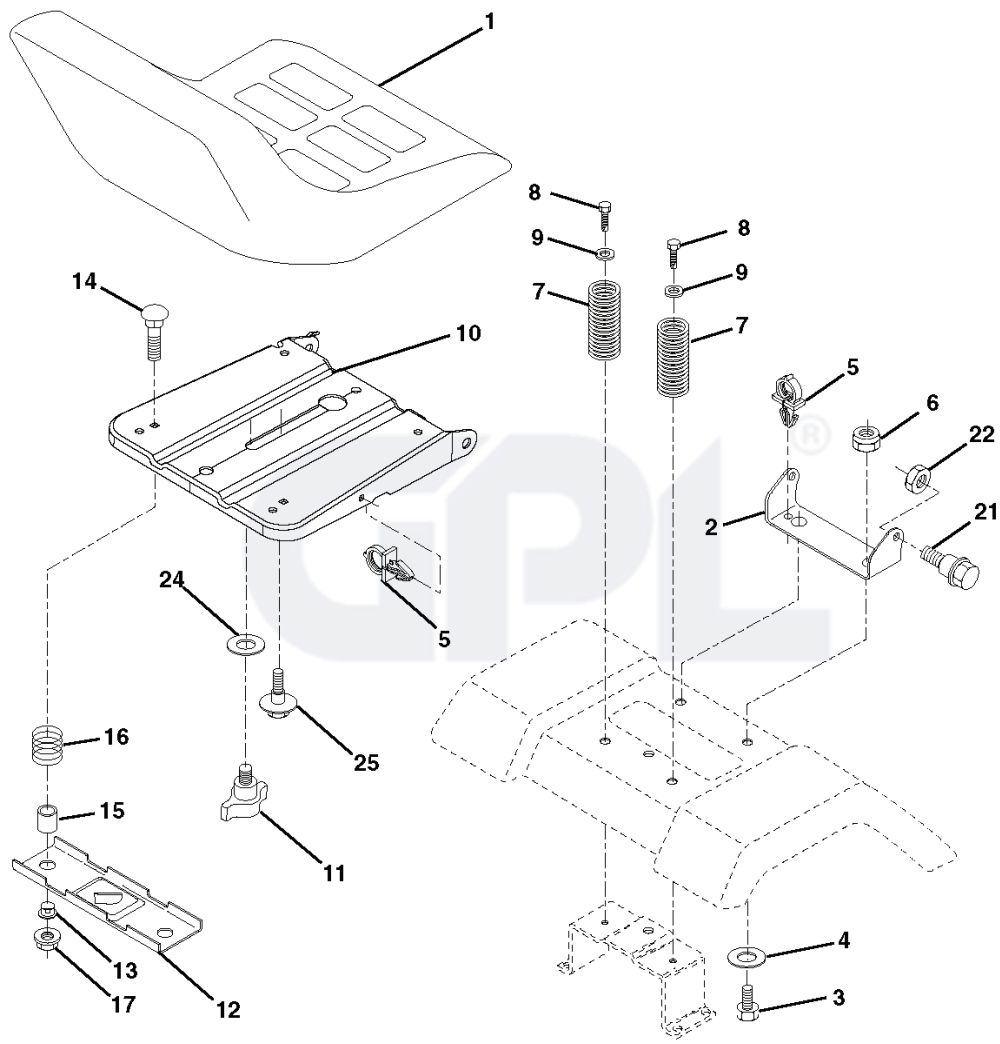

IGNITION SWITCH

POSITION	CIRCUIT	"MAKE"
OFF	M+G+A1	
RUN/OVERRIDE	B+A1	
RUN	B+A1	L+A2
START	B + S + A1	

03051

WIRING INSULATED CLIPS
NOTE: IF WIRING INSULATED CLIPS WERE REMOVED FOR SERVICING OF UNIT, THEY SHOULD BE REPLACED TO PROPERLY SECURE YOUR WIRING.

NON-REMOVABLE CONNECTIONS

RELAY

seat_ft.knob_13

REF.	PART NO.	DESCRIPTION	REMARK	QTY.	KIT
1	532401042	SIEGE CONDUCTEUR		1	
2	532140551	BRACKET		1	
3	871110616	SCREW		1	
4	819131610	WASHER		1	
5	532145006	CLIP		1	
6	873800600	NUT		1	
7	532124181	SPRING		1	
8	817000616	SCREW		1	
9	819131614	WASHER		1	
10	532195530	BERCEAU DE SIEGE CONDUCTEUR		1	
11	532166369	WING NUT		1	
12	532174648	BRACKET		1	
13	532121248	BUSHING		1	
14	872050412	BOLT		1	
15	532134300	SPACER		1	
16	532121250	SPRING		1	
17	532123976	LOCKNUT		1	
21	532171852	BOLT		1	
22	873800500	LOCK NUT		1	
23	871110814	BOLT		1	
24	819171912	WASHER		1	
25	532127018	BOLT		1	