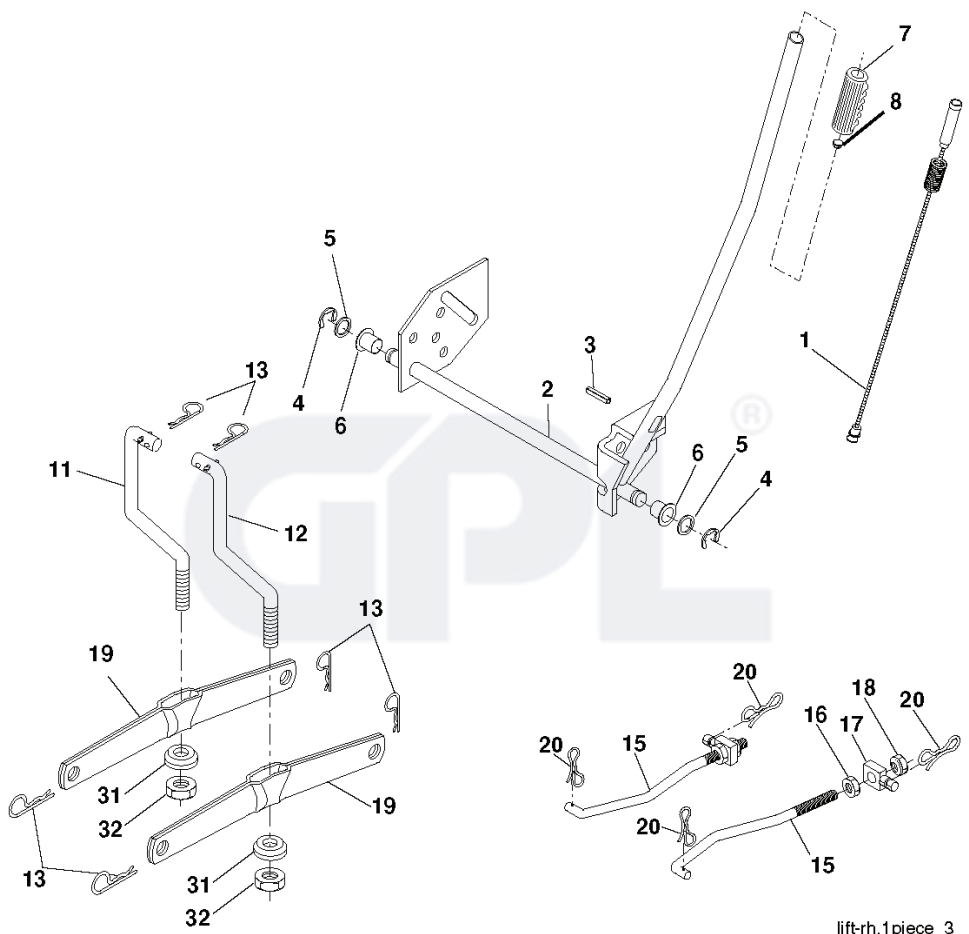

lif-rh.1piece_3

REF.	PART NO.	DESCRIPTION	REMARK	QTY.	KIT
1	532159460	WIRE		1	
2	532159471	LEVER		1	
3	532105767	PIN RETAINING SCREW		1	
4	812000002	RETAINER RING		1	
5	819211621	WASHER		1	
6	532120183	BEARING		1	
7	532109413	GRIP		1	
8	532124526	KNOB		1	
11	532165829	ROD		1	
12	532165831	ROD		1	
13	532124670	RETAINER RING		1	
15	532173288	LINK		1	
16	873350800	NUT		1	
17	532175689	BRACKET		1	
18	873800800	NUT		1	
19	532139868	LEVER		1	
20	532194209	SPRING		1	
31	532169865	BEARING		1	
32	873540600	NUT		1	
	PART NO.		REMARK		KIT