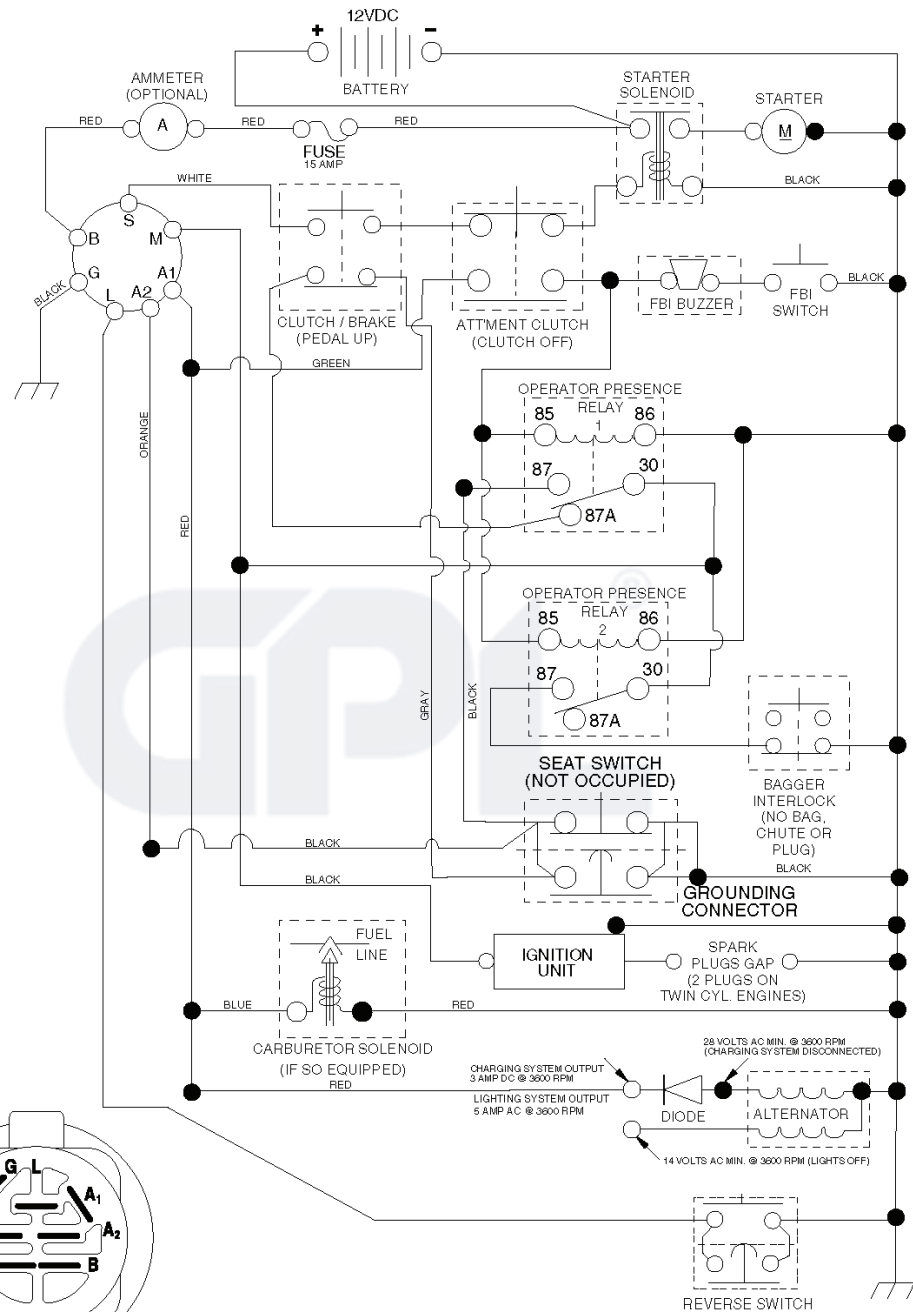

IGNITION SWITCH

POSITION	CIRCUIT	"MAKE"
OFF	M+G+A1	
RUN/OVERRIDE	B+A1	
RUN	B+A1	L+A2
START	B + S + A1	

03051

WIRING INSULATED CLIPS
NOTE: IF WIRING INSULATED CLIPS WERE REMOVED FOR SERVICING OF UNIT, THEY SHOULD BE REPLACED TO PROPERLY SECURE YOUR WIRING.

NON-REMOVABLE CONNECTIONS