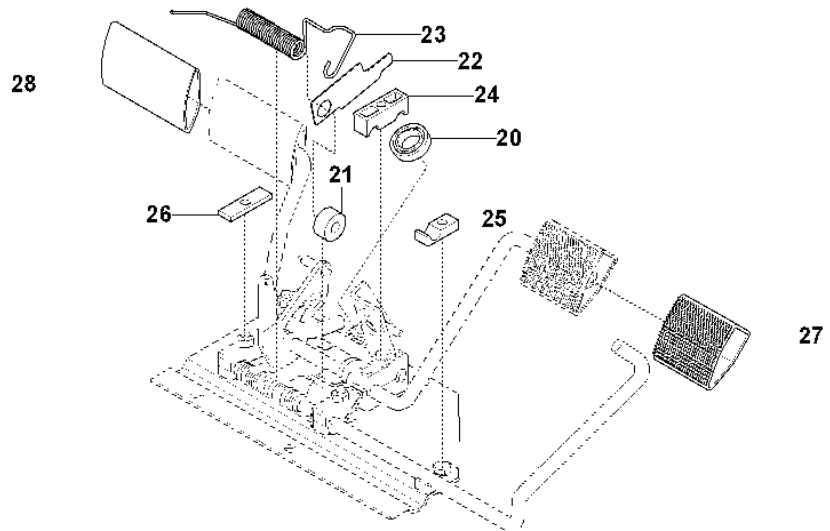

F PF21, PF21 AWD
PEDAL SYSTEM

PEDALS