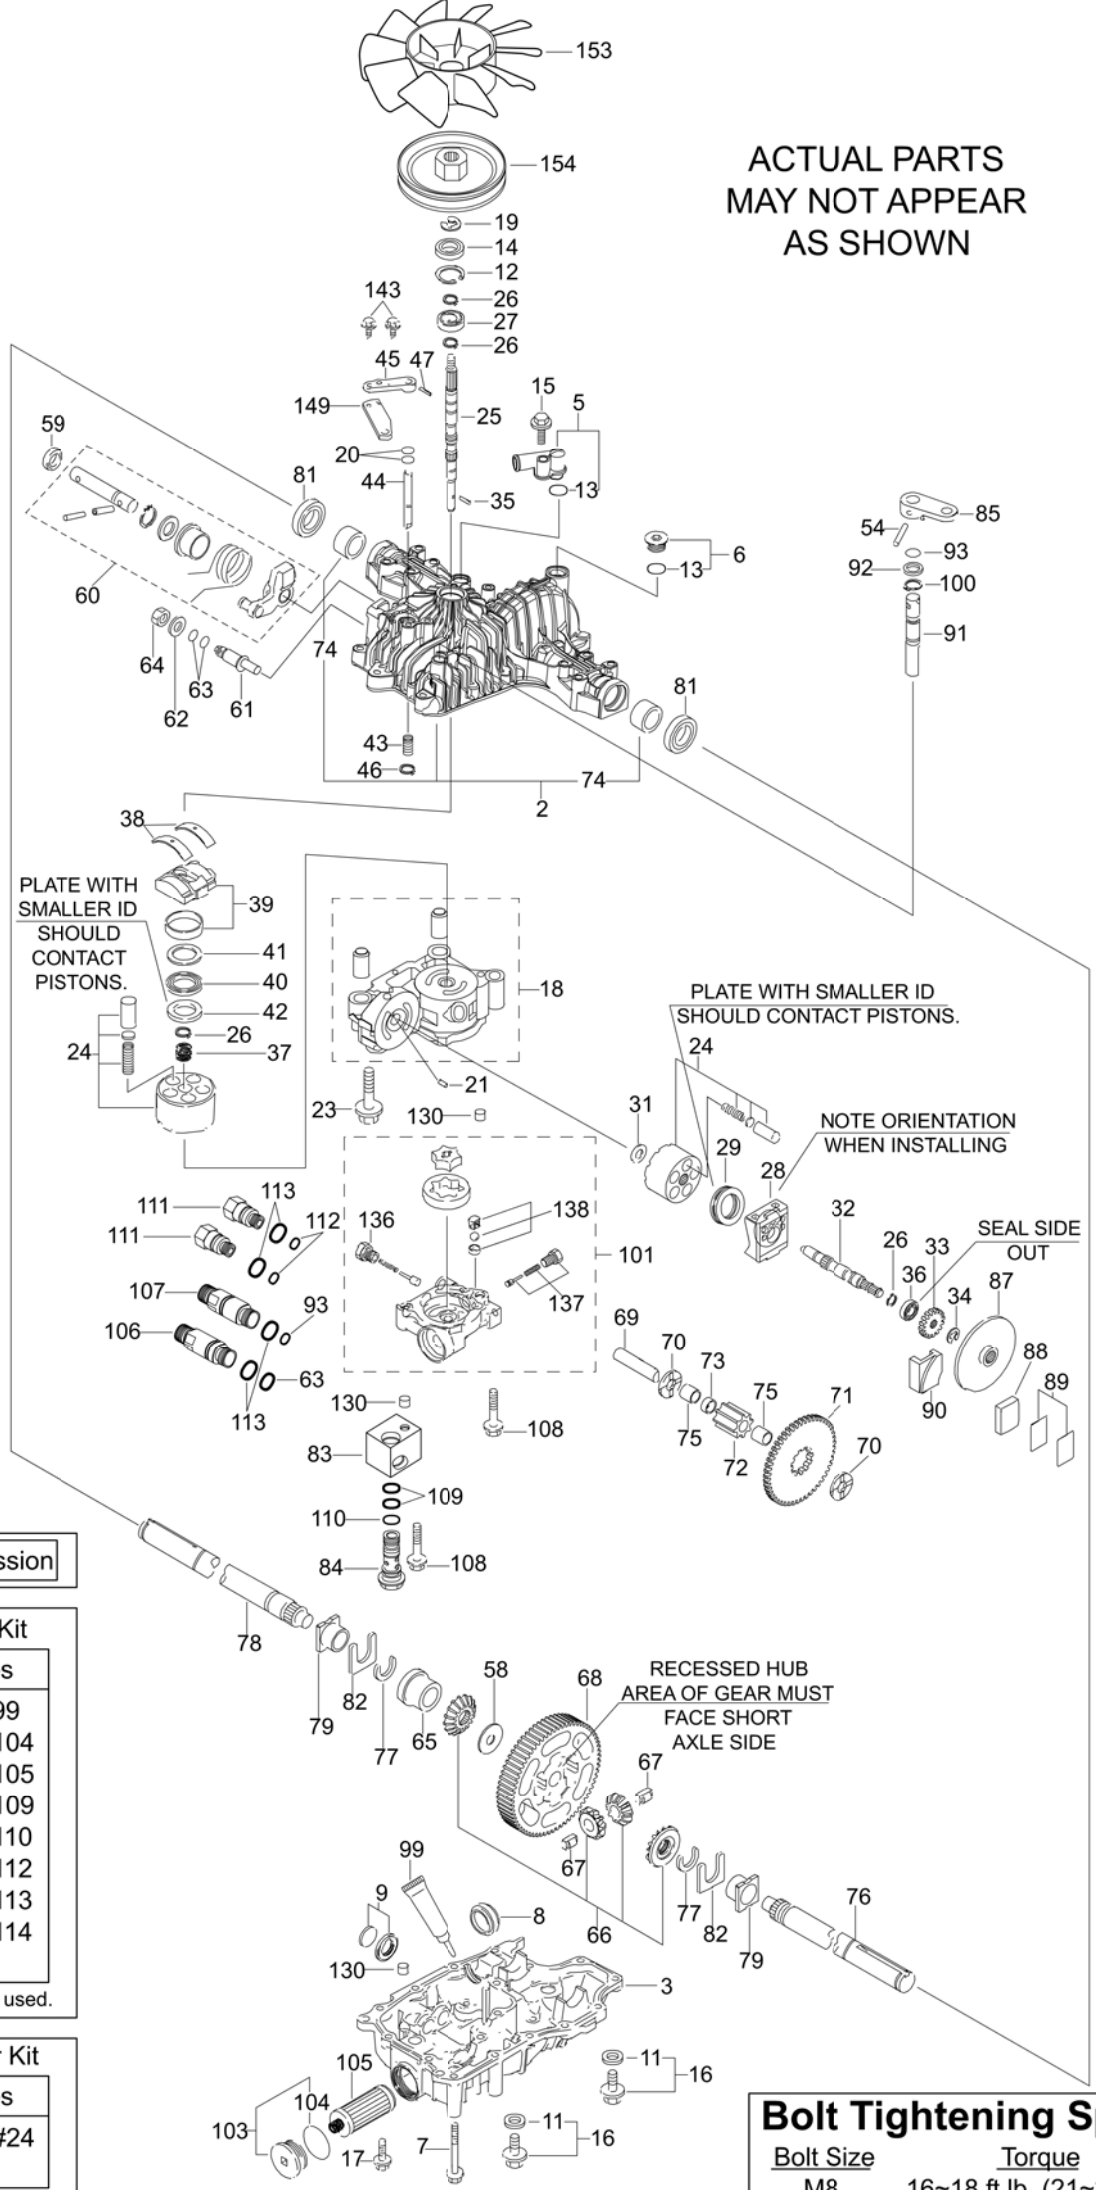

ACTUAL PARTS
MAY NOT APPEAR
AS SHOWN

PLATE WITH SMALLER ID SHOULD CONTACT PISTONS.

PLATE WITH SMALLER ID SHOULD CONTACT PISTONS.

NOTE ORIENTATION WHEN INSTALLING

SEAL SIDE OUT

RECESSED HUB AREA OF GEAR MUST FACE SHORT AXLE SIDE

- 1- **K664GA Transmission**

200- **K664GA Seal Kit**
Kit Includes

#8	#99
#11	#104
#13	#105
#14	#109
#20	#110
#59	#112
#63	#113
#81	#114
#93	

All parts may not be used.

201- **K664GA Repair Kit**
Kit Includes

#18	(2) #24
#200 - Seal Kit	

All parts may not be used.

Bolt Tightening Specs.

Bolt Size	Torque
M8	16~18 ft.lb. (21~24 N.m)
M10	33~47 ft.lb. (45~64 N.m)