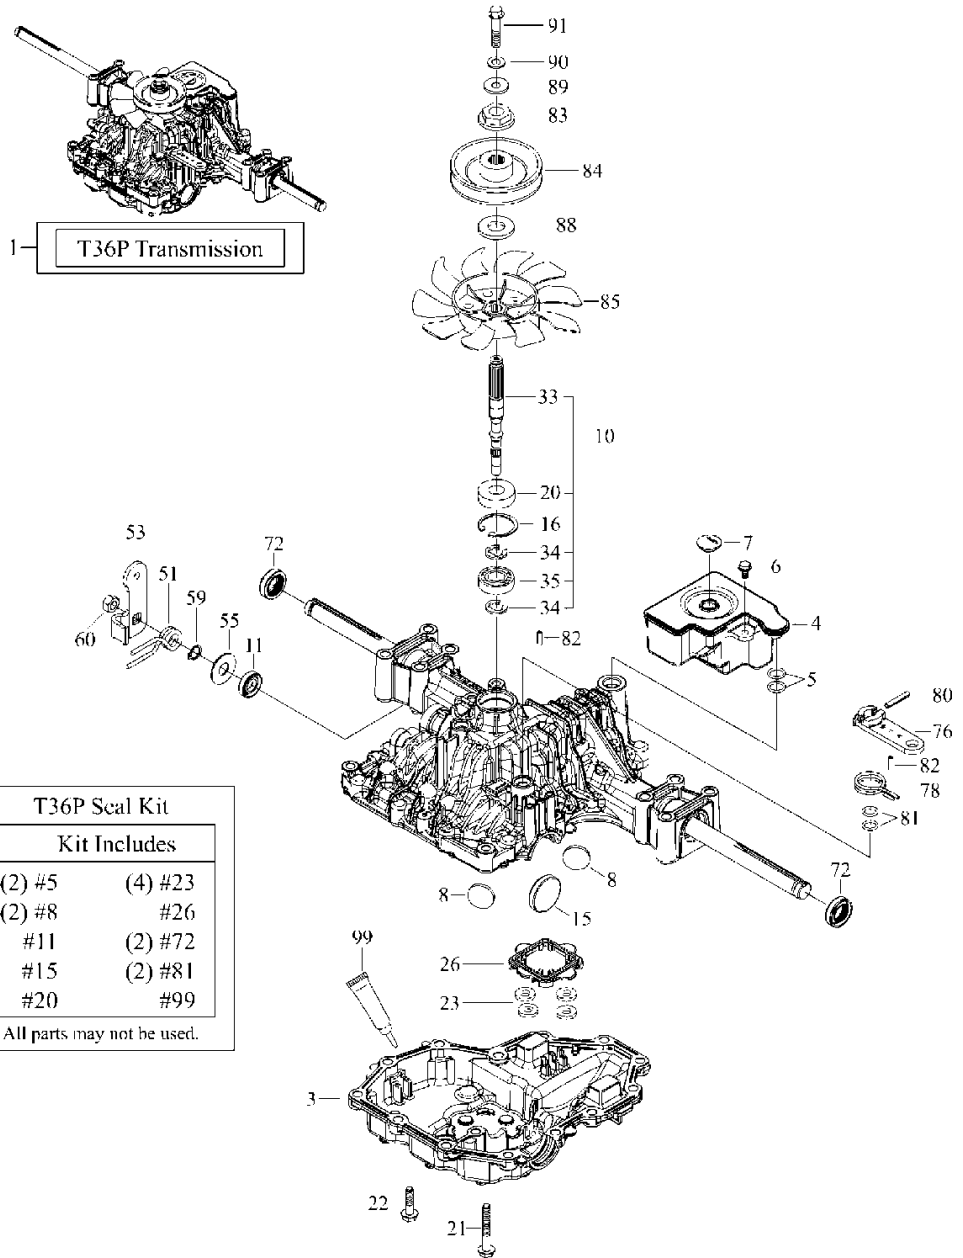

# SPARE PARTS LIST

ACCESSORIES AND TOOLS

T36P, Serial No. 0000001

T36P  
Ser. No. 0000001

## TRANSMISSION

T36P, Serial No. 0000001

Ref	Part No	Description	Remark	QTY KIT
1	585 23 52-01	TRANSMISSION		1
3	582 15 07-01	CASE		1
4	582 15 09-01	RESERVOIR		1
5	585 46 94-01	O-RING		1
6	582 15 11-01	BOLT		1
7	582 15 12-01	CAP		1
8	505 56 39-01	MAGNET		1
10	582 16 43-01	SHAFT ASSY		1
11	582 16 24-01	SEAL		1
15	582 16 25-01	CAP		1
16	586 88 93-01	SNAP RING		1
20	582 16 26-01	SEAL		1
21	535 40 28-51	SCREW		1
22	535 40 28-28	SCREW		1
23	582 16 27-01	MAGNET		1
26	582 16 28-01	FILTER		1
33	582 16 44-01	SHAFT		1
34	582 16 29-01	RING		1
35	582 16 30-01	BEARING		1
51	582 16 31-01	TORSION SPRING		1
53	582 16 32-01	CONTROL LEVER		1
55	582 16 33-01	WASHER		1
59	582 16 34-01	RING		1
60	582 16 35-01	NUT		1
72	582 16 36-01	SEAL		1
76	582 16 37-01	ARM		1
78	535 40 28-39	RETURN SPRING		1
80	535 40 28-40	PIN RETAINING SCREW		1
81	535 41 46-19	O-RING		1
82	535 40 28-41	PIN RETAINING SCREW		1
83	506 98 66-01	DISTANCE		1
84	582 16 40-01	PULLEY		1
85	506 98 68-01	FAN		1
86	506 98 65-01	SPRING WASHER		1
88	582 16 41-01	COLLAR		1
89	578 97 53-01	WASHER		1
90	578 97 52-01	LOCKWASHER		1
91	578 97 51-01	BOLT		1
99	505 34 87-01	SEALING		1
200	582 16 42-01	SEAL KIT		1