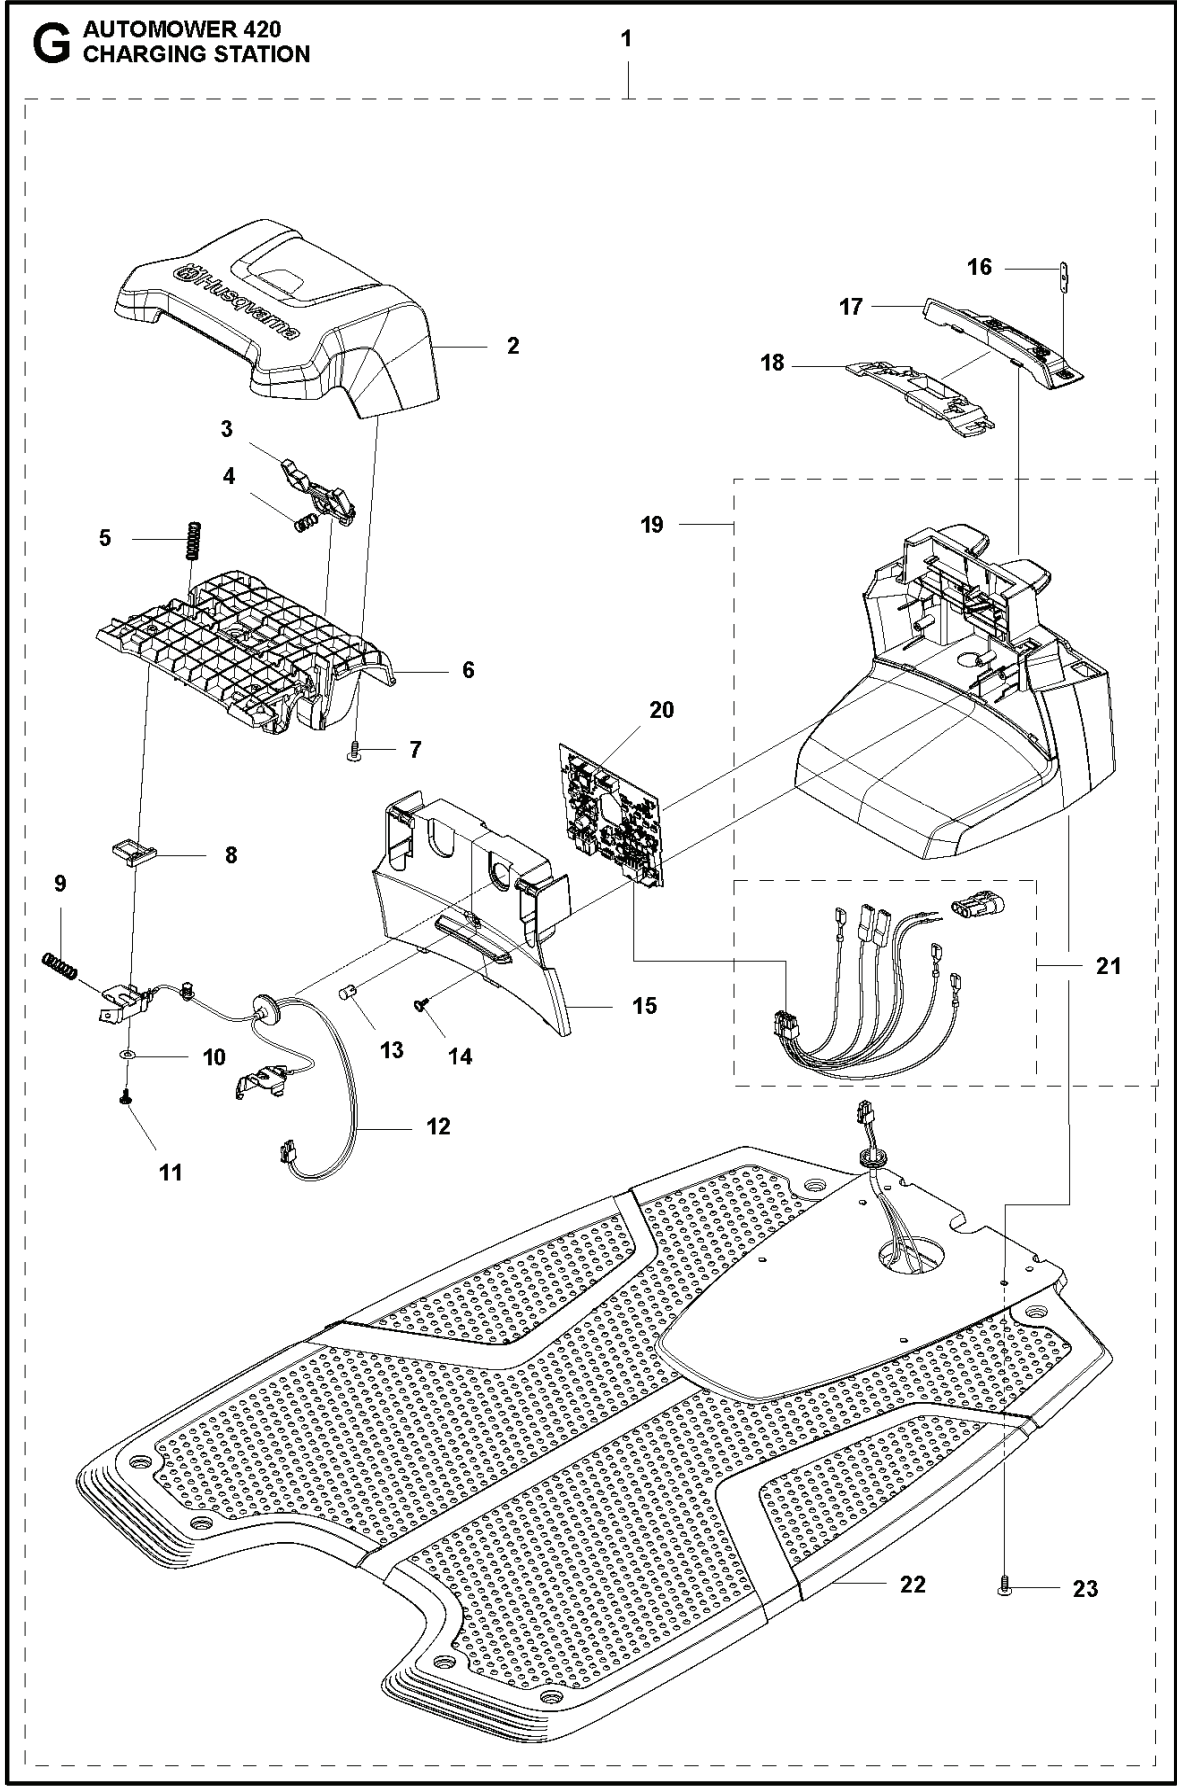

G AUTOMOWER 420
CHARGING STATION

1

ROBOTIC LAWN MOWERS

PXM_REF	PXM_PARTNO	ARTIKELBESKRIVNING	PXM_REMARK	
1	593784702	LADDSTATION	Charging Station	1
2	579448203	HATT	Cap	1
3	579462402	KNAPP	Button	1
4	574487001	FJÄDER	Spring	1
5	580511401	FJÄDER	Spring	2
6	579458004	RAM	Frame	1
7	575543314	SCREW	Screw	4
8	579460502	DISTANSBRICKA	Distance	2
9	580511401	FJÄDER	Spring	2
10	734113741	BRICKA	Washer	2
11	575543314	SCREW	Screw	2
12	585539502	KABLAGE KPL	Loom Charging Contact	1
13	590217201	LINS	Lens	1
14	575543314	SCREW	Screw	2
15	579459704	LOCK	Lid	1
16	580504101	POLSKO	Terminal	3
17	579459801	PAN	Panel	1
18	579459901	HÅLLARE	Holder	1
19	588188801	HUS KPL	Housing KIT	1
20	592894501	KRETSKORT	For 2020, 2019 & 2018. PCBA Charging Station.	1
20	589507802	KRETSKORT	For 2017 & 2016 models	1
21	588478901	KABELSATS	Wiring CS	1
22	590094001	BASE ASSY	Charging Plate	1
23	575543314	SCREW	Screw	4