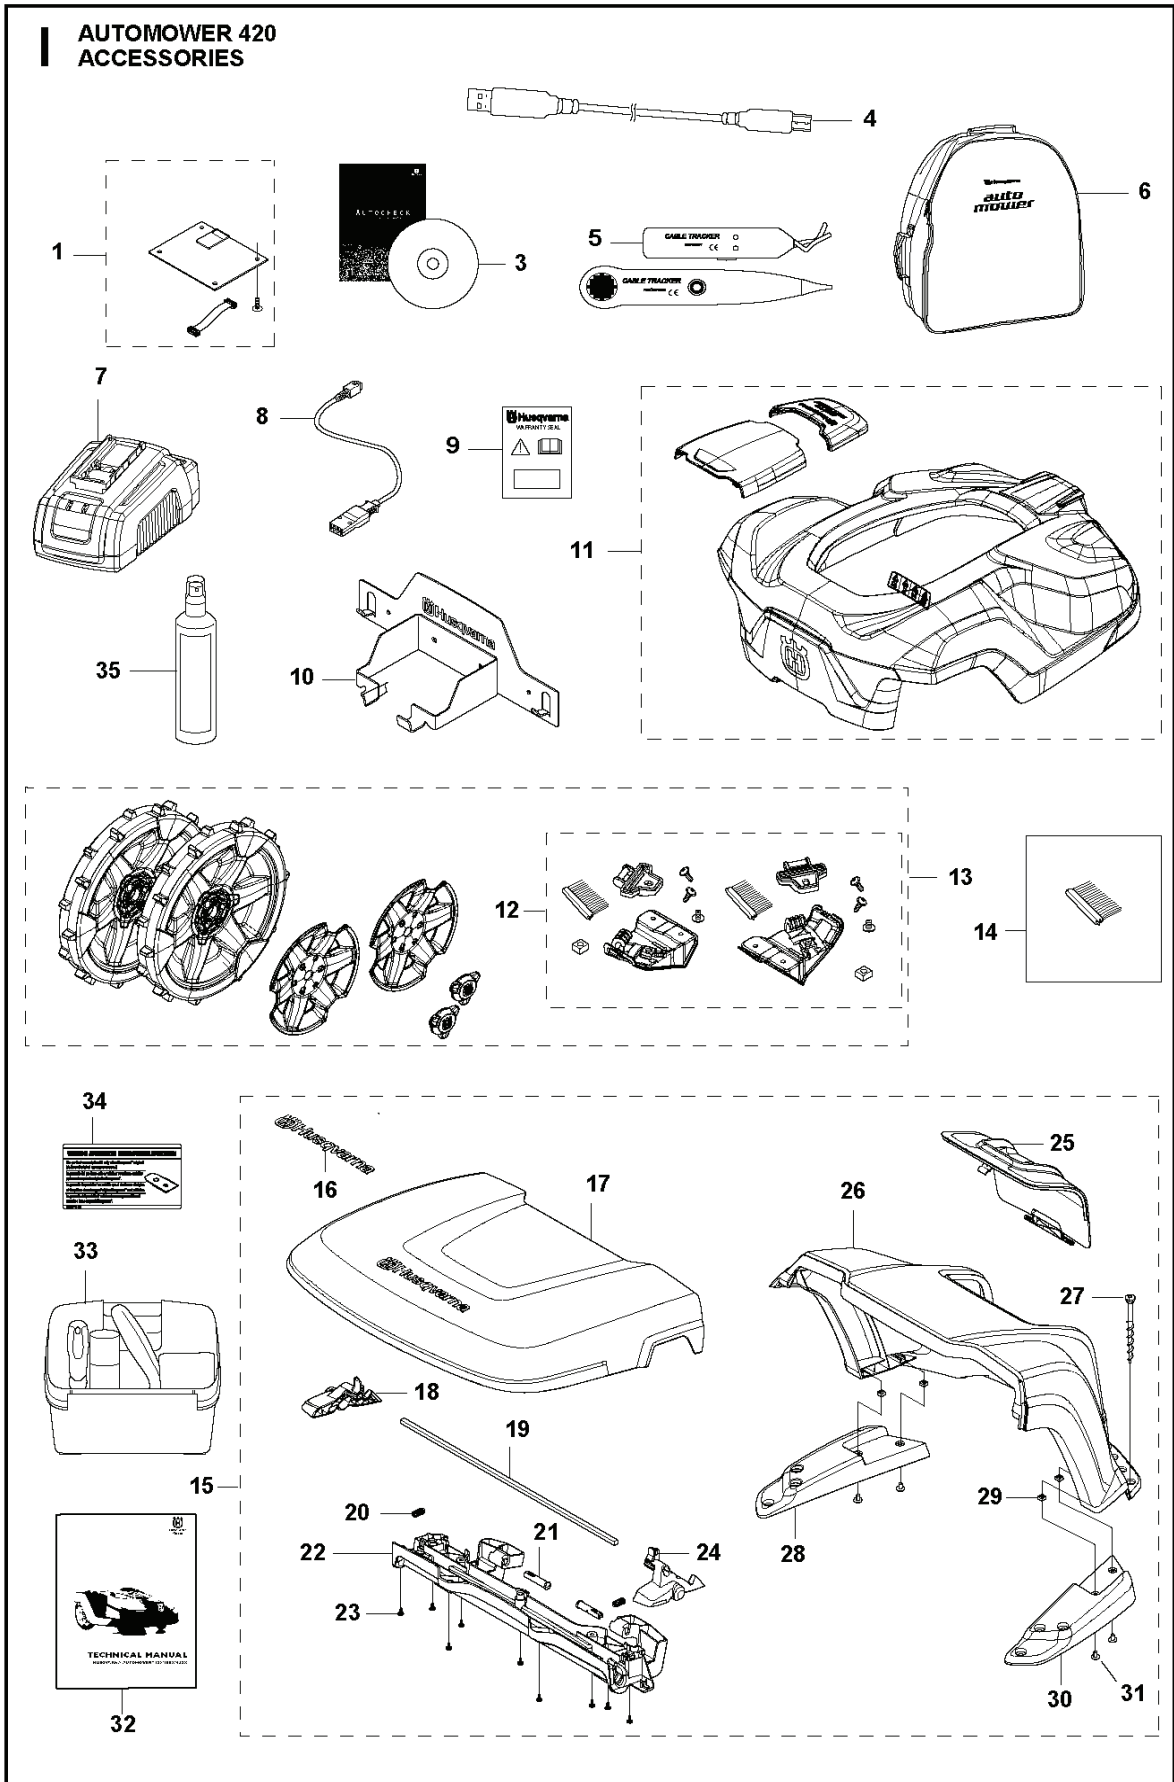

**AUTOMOWER 420
ACCESSORIES**

ROBOTIC LAWN MOWERS

PXM_REF	PXM_PARTNO	ARTIKELBESKRIVNING	PXM_REMARK		
1	586662309	GPS MODULE	AM Connect.KIT. From 2016 models	1	
1	586662307	GPS MODULE	AM Connect. KIT, Up to 2015 models - all markets. From 2016 models -	1	
3	577858103	DVD	DVD Autocheck EXP	1	
4	577518102	KABEL	Service Cable (USB)	1	
5	577606801	TESTUTRUSTNING	Interruption Detector	1	
6	522916701	VÅSKA	Bag	1	
7	588408401	LADDARE	Quick Charger with Battery Test	1	
8	588202601	KABLAGE KPL	Cable Quick Charger	1	
9	580689502	DEKAL	Warranty Seal 1pcs	1	
10	585019702	WALL HANGER	Wall Hanger	1	
11	580965602	BODY KIT	Body KIT White	1	
12	581903102	BORSTSATS	Brush KIT incl. Brush, 6 pcs	0	
13	581889702	WHEEL KIT	Rear Wheel KIT incl. Brush KIT	1	
14	581982002	BORSTSATS	Brush, 6 pcs	1	
15	585019401	HUS	House KIT	1	
16	577469001	DEKAL	Decal	1	
17	586885801	KIT	Cover Lid	1	
18	585324002	HANDTAG	Handle Left	1	
19	585324101	STÅNG	Steel Rod	1	
20	580511401	FJÄDER	Spring	2	
21	585341501	GÅNGJÄRNSPINNE	Hinge Pin	2	
22	585341601	BALK	Beam	1	
23	575543314	SCREW	Screw	9	
24	585324001	HANDTAG	Handle Right	1	
25	585323601	LUCKA	Hatch	1	
26	585323401	KÅPA	Cover Base	1	
27	575238601	SCREW KIT	Screw KIT, 6 pcs	1	
28	585323802	STÖD	Support Base Left	1	
29	503226601	MUTTER 4-KANT	Square Nut	4	
30	585323801	STÖD	Support Base Right	1	
31	535129303	SKRUV IHANM	Screw	4	
33	590855101	SATS	Maintenance and cleaning kit	1	
34	591374101	DEKAL	Original Parts Sticker	1	
34	591374102	DEKAL	Original Parts Sticker	1	
34	591374103	DEKAL	Original Parts Sticker	1	
35	593967901	SPRAY		1