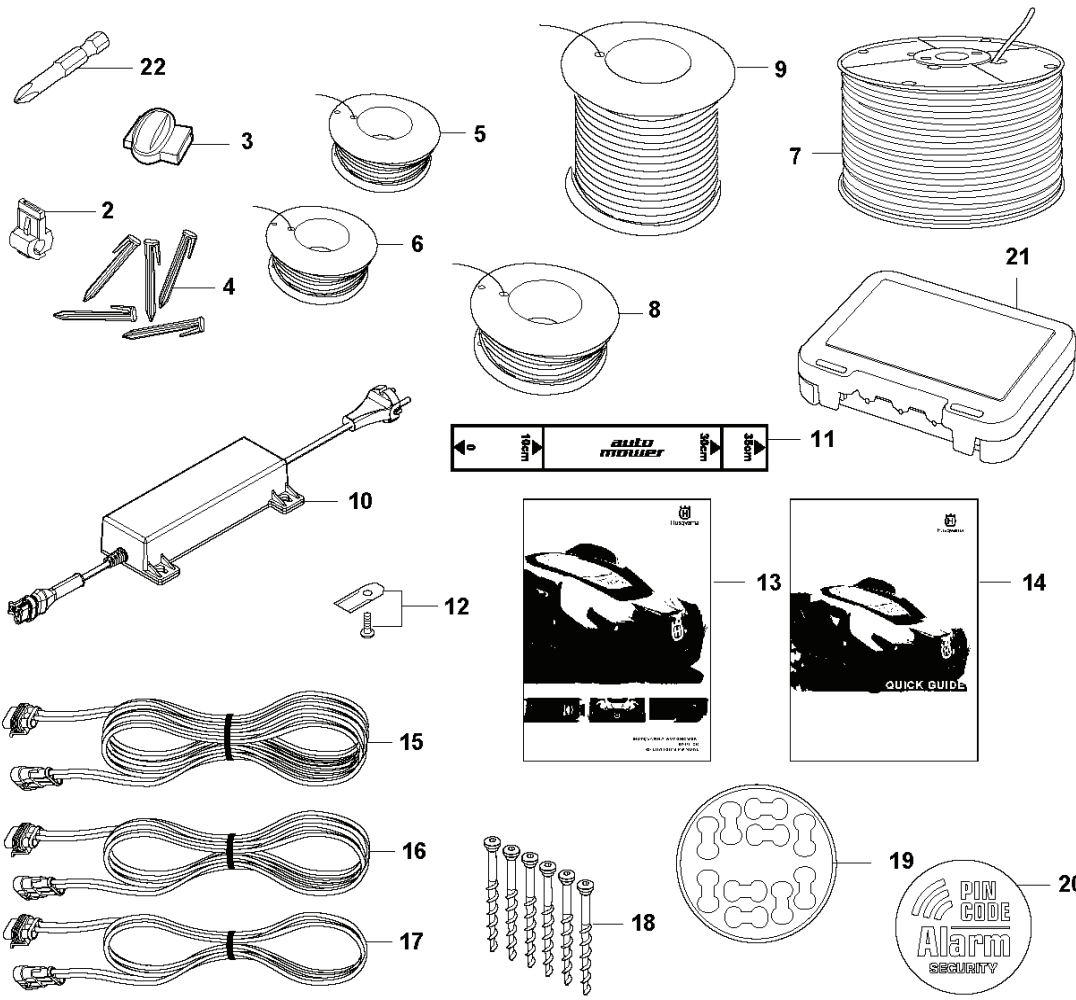

H AUTOMOWER 420 INSTALLATION ACCESSORIES

ROBOTIC LAWN MOWERS

PXM_REF	PXM_PARTNO	ARTIKELBESKRIVNING	PXM_REMARK		
1	967623601	INSTALLATION KIT	Installation KIT S: Wire (150 m), Staples (300 pcs), Connectors (3 pcs), Couplers (5 pcs)	1	
1	967623602	INSTALLATION KIT	Installation KIT M: Wire (250 m), Staples (400 pcs), Connectors (3 pcs), Couplers (5 pcs)	1	
1	967623603	INSTALLATION KIT	Installation KIT L: Wire (400 m), Staples (600 pcs), Connectors (5 pcs), Couplers (5 pcs)	1	
2	535129001	KOPPLING	Loop Wire Connector	1	
2	577864801	KOPPLING	Loop Wire Connectors, Blister Pack, 5pcs	1	
2	535129002	KOPPLING	Loop Wire Connector, Blister Pack, 100 pcs	1	
3	501980201	KOPPLING	Coupler	1	
3	577864701	KOPPLING	Couplers, Blister Pack, 5 pcs	1	
3	501980203	KOPPLING	Couplers, 100 pcs	1	
4	577864201	KLAMMER	Staples, 85 mm, Blister Pack, 100 pcs	1	
4	583973401	KLAMMER	Staples, 85 mm, 100 pcs	1	
5	580662002	VAJER	Wire (150 m)	1	
5	577864302	VAJER	Wire Blister Pack, (50 m)	1	
5	577864301	VAJER	Wire Blister Pack, (150 m)	1	
6	580662001	VAJER	Wire (250 m)	1	
7	593297701	VAJER	Wire Pro 300m	1	
8	522914101	VAJER	Wire (500 m, ~3.4 mm)	1	
9	580662004	VAJER	Wire (800 m)	1	
10	590442301	DRIVENHET	Transformer (EU)	1	
10	590442302	DRIVENHET	Transformer (UK/IRL)	1	
10	590442303	DRIVENHET	Transformer (CH)	1	
10	590442305	DRIVENHET	Transformer (AU/NZ)	1	
11	544177501	MÄTTBAND	Measuring Tape	1	
12	577864603	BLADE SET	Long Life Safety Blades, Blister Pack, 9 pcs	1	
12	577606505	BLADE SET	Long Life Safety Blades, 45 pcs	1	
12	577606604	BLADE SET	Long Life Safety Blades, 300 pcs	1	
15	579825101	KABLAG KPL	Low Voltage Cable 20 meter	1	
17	579825104	KABLAG KPL	Low Voltage Cable (5 m)	1	
16	579825102	KABLAG KPL	Low Volt Cabel 10 meter	1	
17	579825103	KABLAG KPL	Low Volt Cabel 3 meter	1	
18	575238601	SCREW KIT	Screw KIT, 6 pcs	1	
18	597435801	ANKARE	For 2020 models, 6 pcs+Key.	1	
18	577864901	SCREW	For 2019, 2018, 2017 & 2016 models	1	
19	586277901	ETIKETT	Sticker Cable Markers, 10 pcs	1	
20	579571201	DEKAL	Label Alarm	1	
21	590855001	LÅDA	Cable Connector Protection	1	
22	596339801	VERKTYG	Bit for Automower blades MOQ 5 pcs	1