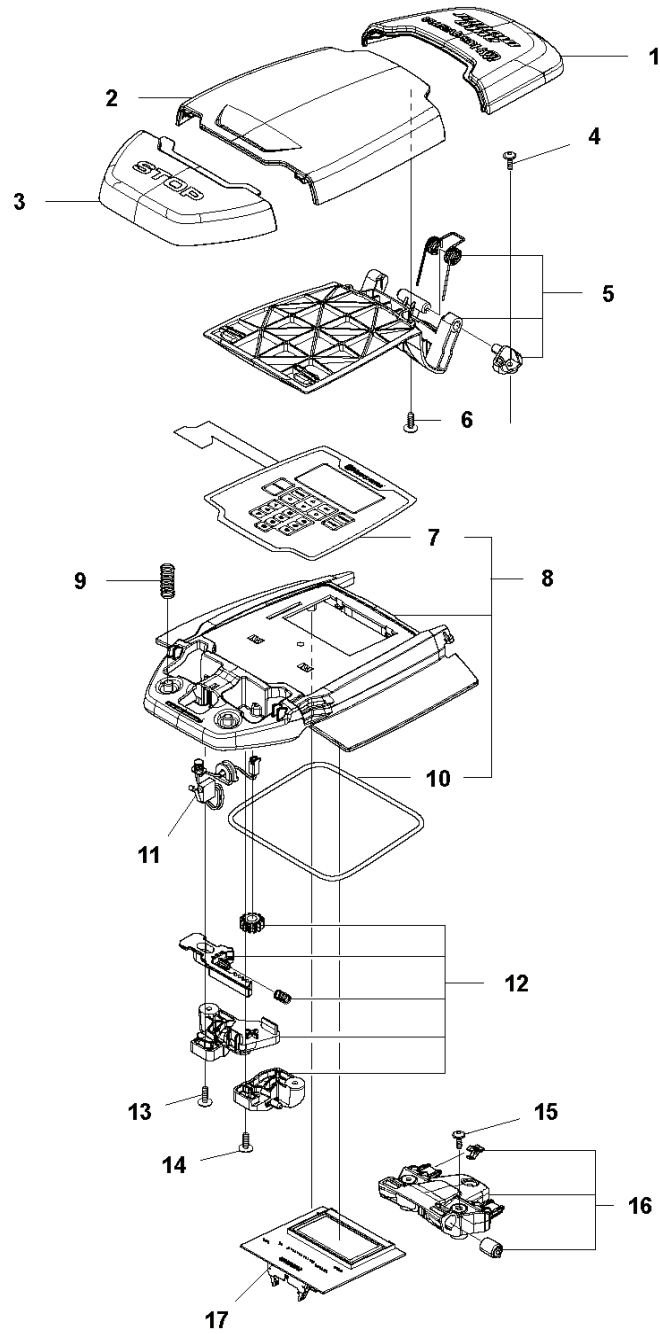

PXM_REF	PXM_PARTNO	ARTIKELBESKRIVNING	PXM_REMARK		
1	580624401	FJÄDER	Spring	1	
2	579564601	LÄNK	Link	1	
3	575543314	SCREW	Screw	3	
4	581621801	LAGERSATS	Bearing KIT	1	
5	579564501	HUS	Housing	1	
6	579666403	BÄLG	Bellows	1	
7	587381401	MOTOR KPL	Cutting Motor ASSY	1	
8	575543314	SCREW	Screw	4	
9	598814401	KNIVDISK	Incl. screws. For 2020 models	1	
9	587378101	KNIVDISK	For 2019, 2018, 2017 & 2016 models	1	
10	590508701	SCREW	Fits to Cutting Disc 597282001	3	
10	535130502	SCREW	Fits to Cutting Disc 587378101	3	
11	588421702	LAGERHUS KPL	Bearing Housing ASSY	1	
12	535076001	SCREW	Screw	1	
13	597449801	HASPLÅT	For 2020 models	1	
13	587378001	HASPLÅT	For 2019, 2018, 2017 & 2016 models	1	
14	587449601	TÄCKLOCKSSATS	Bearing Cover ASSY	1	
15	585297501	O-RING	O-Ring	1	
16	575543314	SCREW	Screw	3	
17	535075703	KULLAGER		1	11
17	593080801	KULLAGER	Tube 50 pcs	1	

C AUTOMOWER 420
CENTER CONSOL

ROBOTIC LAWN MOWERS

PXM_REF	PXM_PARTNO	ARTIKELBESKRIVNING	PXM_REMARK		
1	588797501	KÅPA	Cover	1	
2	579458501	LUCKA	Hatch	1	
3	579458101	KNAPP	Button	1	
4	575543314	SCREW	Screw	2	
5	501065801	HINGE KIT	Hinge KIT	1	
6	575543314	SCREW	Screw	2	
7	579627901	TANGENTBORD	Keyboard	1	
8	581620601	TÄCKLOCKSSATS	Cover KIT	1	
9	535130101	FJÄDER	Spring	2	
10	574874706	TÄTNINGSLIST	Sealing Strip (1 pcs. ~5 mm)	1	
11	574480302	BRYTARE	Switch	1	
12	501066001	LOCK KIT	Locking Plate KIT	1	
13	575543314	SCREW	Screw	1	
14	575543314	SCREW	Screw	1	
15	575543314	SCREW	Screw	3	
16	581620701	SUPPORT KIT	Support KIT	1	
17	592910401	KRETSKORT	For 2020 & 2019	1	
17	588275901	KRETSKORT	For 2018, 2017 & 2016 models	1	