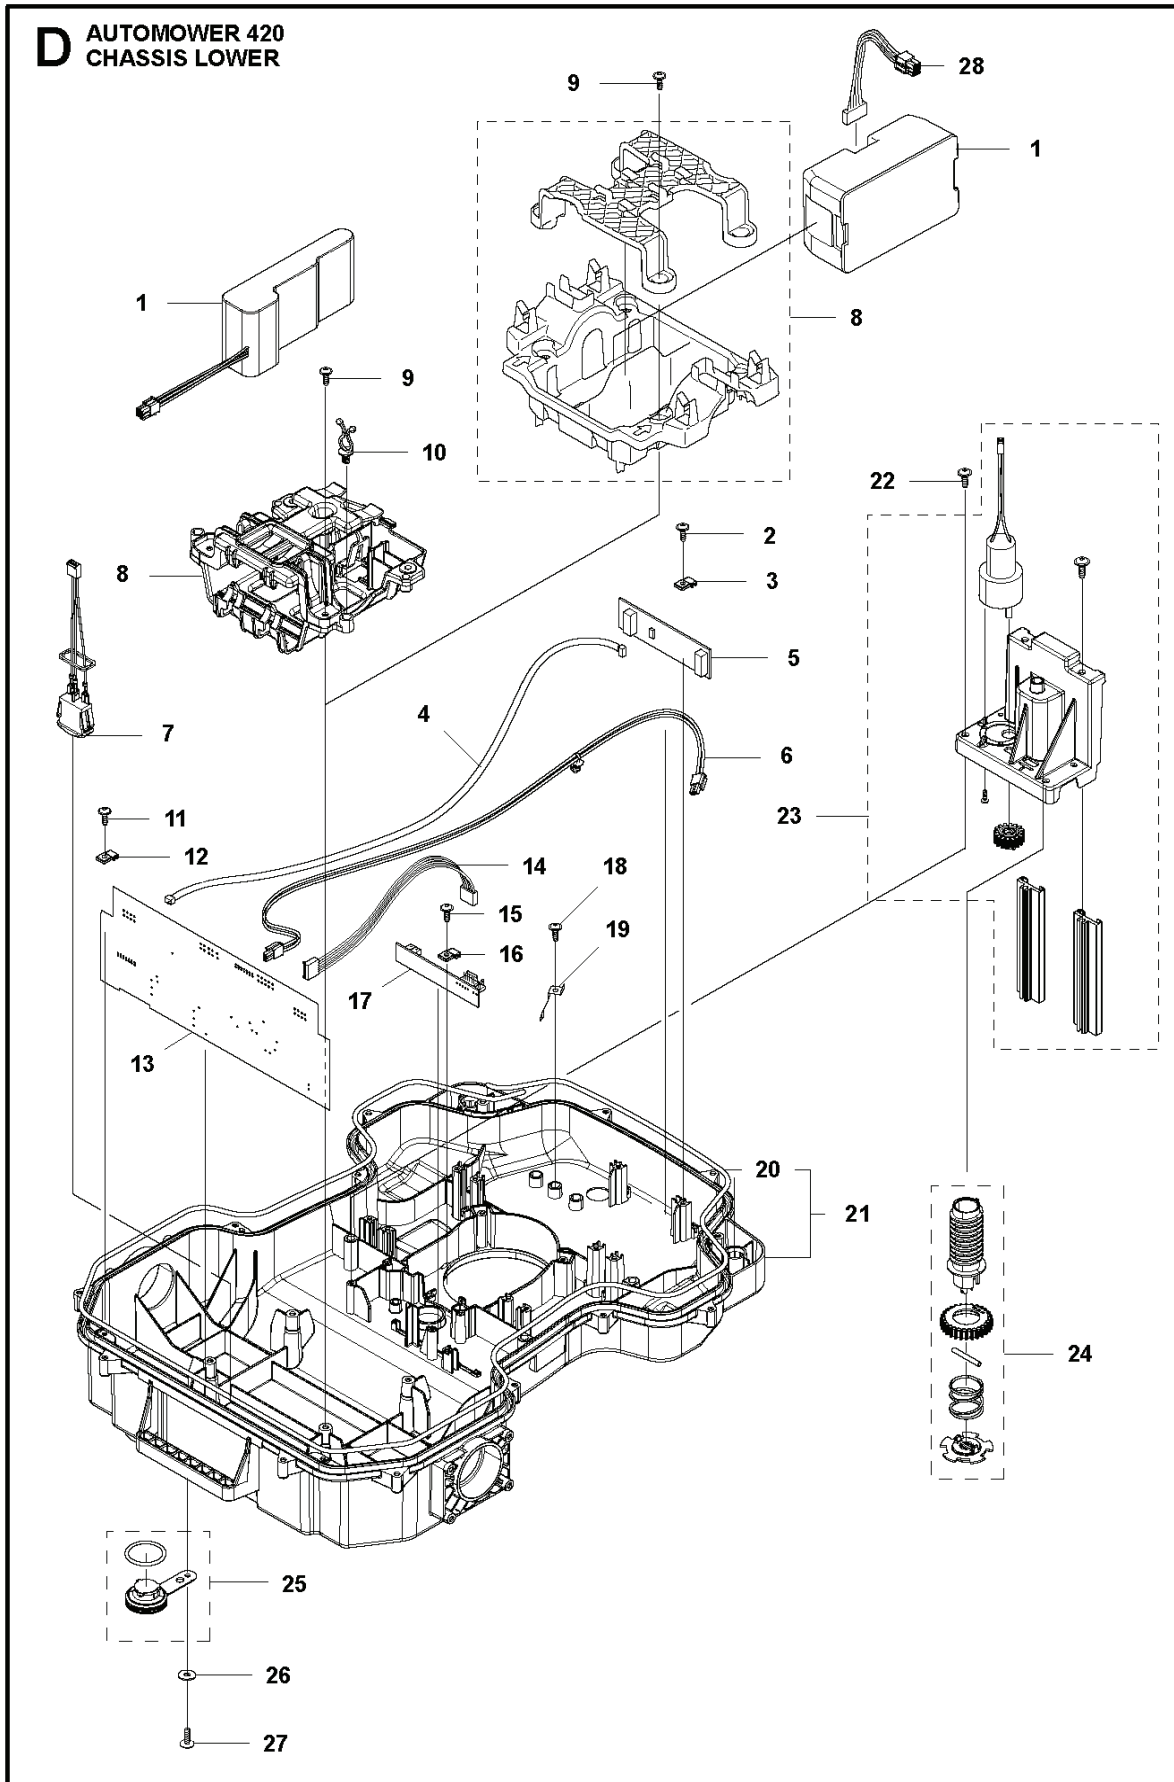

D AUTOMOWER 420
CHASSIS LOWER

ROBOTIC LAWN MOWERS

PXM_REF	PXM_PARTNO	ARTIKELBESKRIVNING	PXM_REMARK		
1	589585201	BATTERI	Up to Serial Number 2035XXXXX	1	
1	593247301	BATTERI	From Serial Number 203581412	1	
2	575543314	SCREW	Screw	2	
3	579529401	ÖVERFALL	Clamp	2	
4	579708201	KABLAGE KPL	Loom	1	
5	588903001	KRETSKORT	Printed Circuit ASSY	1	
6	580370702	KABLAGE KPL	Loom	1	
7	579708701	KABLAGE KPL	Switch, On Off	1	
8	580609602	HÅLLARE	Up to Serial Number 2035XXXXX	1	
8	596494701	HOLDER KIT	From Serial Number 203581412	1	
9	574450101	SKRUV ITXPANT	Screw	5	
10	580682901	HÅLLARE	Holder	7	
11	575543314	SCREW	Screw	2	
12	579529401	ÖVERFALL	Clamp	2	
13	592852601	KRETSKORT	Printed Circuit ASSY	1	
14	579708001	KABLAGE KPL	Loom	1	
15	575543314	SCREW	Screw	1	
16	579529401	ÖVERFALL	Clamp	1	
17	579728502	KRETSKORT	Printed Circuit ASSY	1	
18	575543314	SCREW	Screw	2	
19	581556101	FJÄDER	Spring	2	
20	574874705	TÄTNINGSLIST	Sealing Strip (1 pcs, 5 mm)	1	
21	581621701	CHASSIS KIT	Chassis KIT	1	
22	575543314	SCREW	Screw	4	
23	501068301	MOTOR KPL	Motor ASSY	1	
24	581621601	SCREW KIT	Screw KIT	1	
25	581621202	PLUG KIT	Plug KIT	1	
26	734113741	BRICKA	Washer	1	
27	574450101	SKRUV ITXPANT	Screw	1	
28	591203601	KABLAGE KPL	From Serial Number 203581412	1