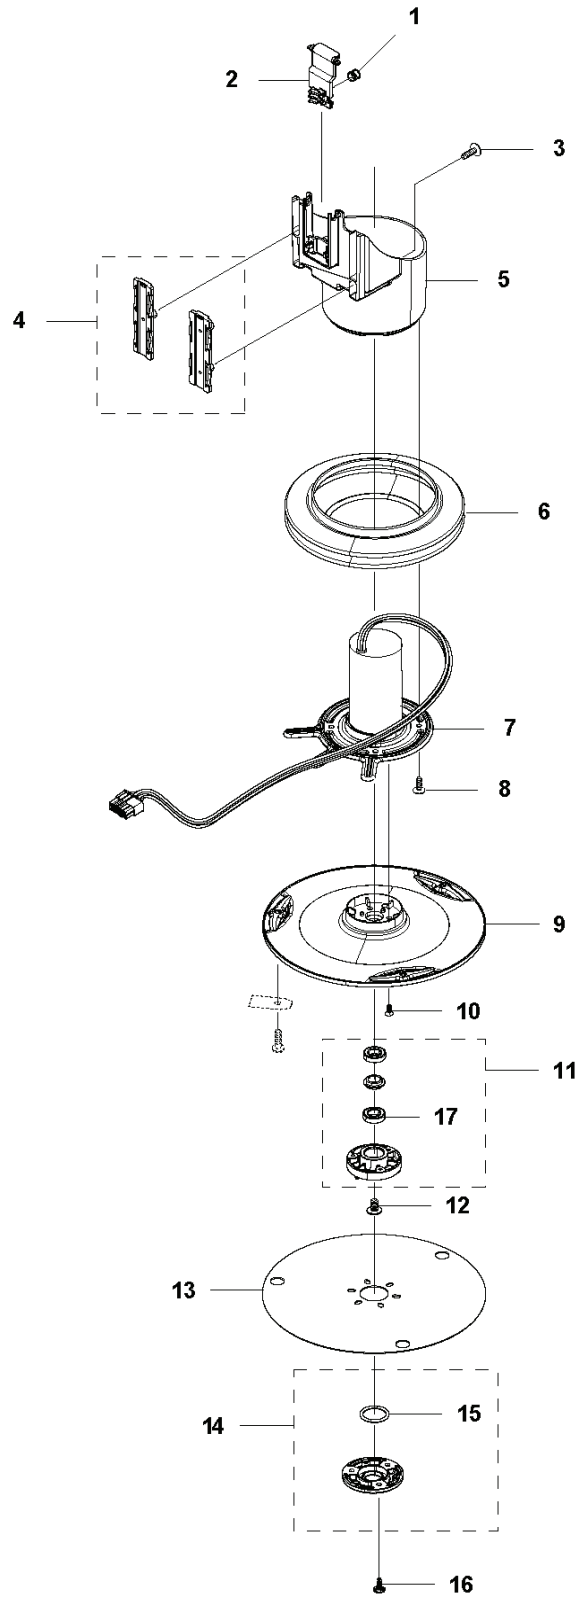

F AUTOMOWER 420
BLADE MOTOR & CUTTING EQUIPMENT

ROBOTIC LAWN MOWERS

PXM_REF	PXM_PARTNO	ARTIKELBESKRIVNING	PXM_REMARK		
1	580624401	FJÄDER	Spring	1	
2	579564601	LÄNK	Link	1	
3	575543314	SCREW	Screw	3	
4	581621801	LAGERSATS	Bearing KIT	1	
5	579564501	HUS	Housing	1	
6	579666403	BÄLG	Bellows	1	
7	587381401	MOTOR KPL	Cutting Motor ASSY	1	
8	575543314	SCREW	Screw	4	
9	598814401	KNIVDISK	Incl. screws. For 2020 models	1	
9	587378101	KNIVDISK	For 2019, 2018, 2017 & 2016 models	1	
10	590508701	SCREW	Fits to Cutting Disc 597282001	3	
10	535130502	SCREW	Fits to Cutting Disc 587378101	3	
11	588421702	LAGERHUS KPL	Bearing Housing ASSY	1	
12	535076001	SCREW	Screw	1	
13	597449801	HASPLÅT	For 2020 models	1	
13	587378001	HASPLÅT	For 2019, 2018, 2017 & 2016 models	1	
14	587449601	TÄCKLOCKSSATS	Bearing Cover ASSY	1	
15	585297501	O-RING	O-Ring	1	
16	575543314	SCREW	Screw	3	
17	535075703	KULLAGER		1	11
17	593080801	KULLAGER	Tube 50 pcs	1