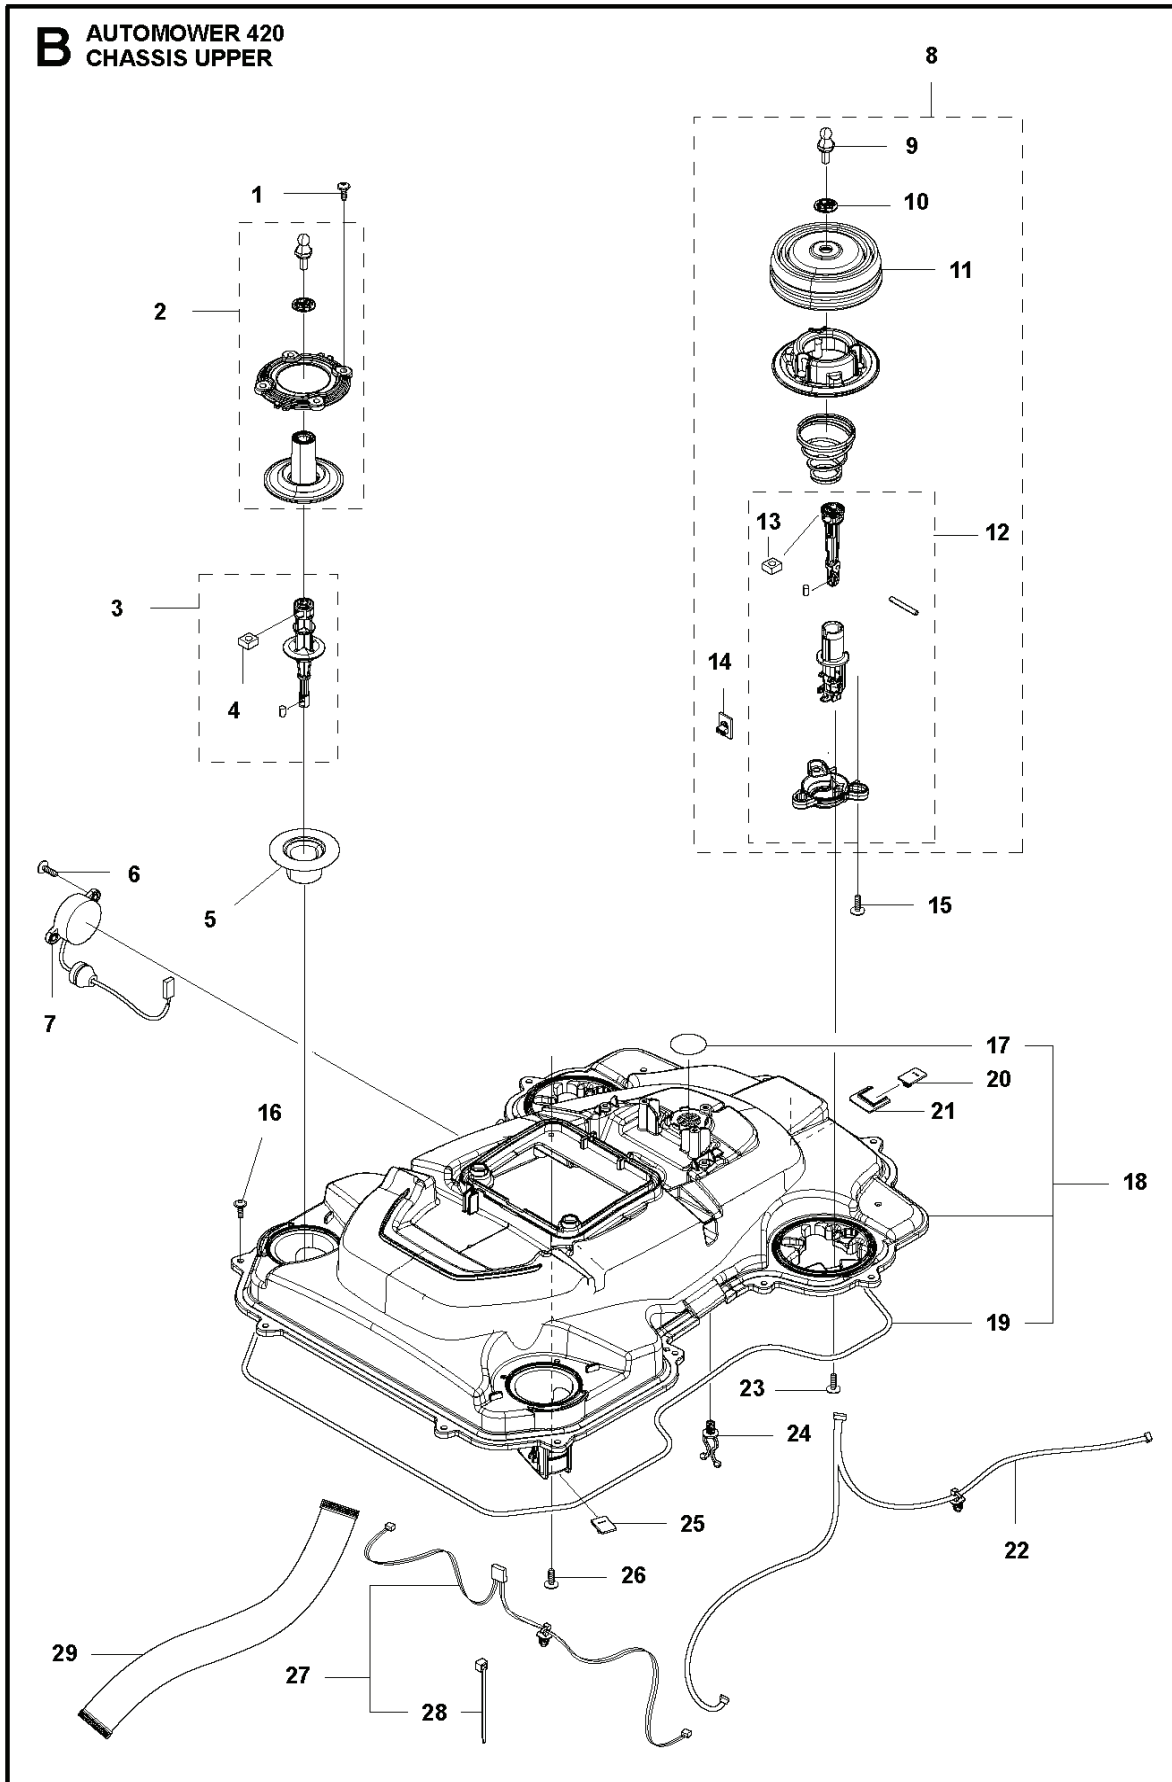

**B AUTOMOWER 420
CHASSIS UPPER**

ROBOTIC LAWN MOWERS

PXM_REF	PXM_PARTNO	ARTIKELBESKRIVNING	PXM_REMARK	
1	574450101	SKRUV ITXPANT	Screw	8
2	501061301	JOYSTICK KIT	Joystick KIT Rear	2
3	501122602	JOYSTICK KIT	Column KIT	2
4	503226601	MUTTER 4-KANT	Square Nut	2
5	535143201	UTSLAGSBEGRÄNSARE	Deflection Limiter	2
6	575543314	SCREW	Screw	2
7	579706302	BUZZER	Buzzer	1
8	581620903	JOYSTICK KIT	Joystick KIT	2
9	580526701	STUD	Stud	2
10	579525701	BRICKA	Washer	2
11	579474601	BÄLG	Bellows	2
12	587448802	JOYSTICK KIT	Rod KIT	2
13	503226601	MUTTER 4-KANT	Square Nut	2
14	592852301	KRETSKORT	Printed Circuit ASSY	2
15	575543314	SCREW	Screw	6
16	574450101	SKRUV ITXPANT	Screw	14
17	577753701	LUFTFILTER	Air Filter KIT 10 pcs	1
18	581620802	CHASSIS KIT	Chassis KIT	1
19	574874705	TÄTNINGSLIST	Sealing Strip (1 pcs. 5 mm)	1
20	592852401	KRETSKORT	Printed Circuit ASSY	1
21	587834901	KLÄMMA	Clip	1
22	581660901	KABLAGE KPL	Loom KIT	1
23	574450101	SKRUV ITXPANT	Screw	6
24	580682901	HÅLLARE	Holder	2
25	592852401	KRETSKORT	Printed Circuit ASSY	1
26	575543314	SCREW	Screw	4
27	581621101	LOOM KIT	Loom KIT	1
28	900238708	BUNTBAND	Tie Wrap	2
29	579706201	KABLAGE KPL	Loom	1