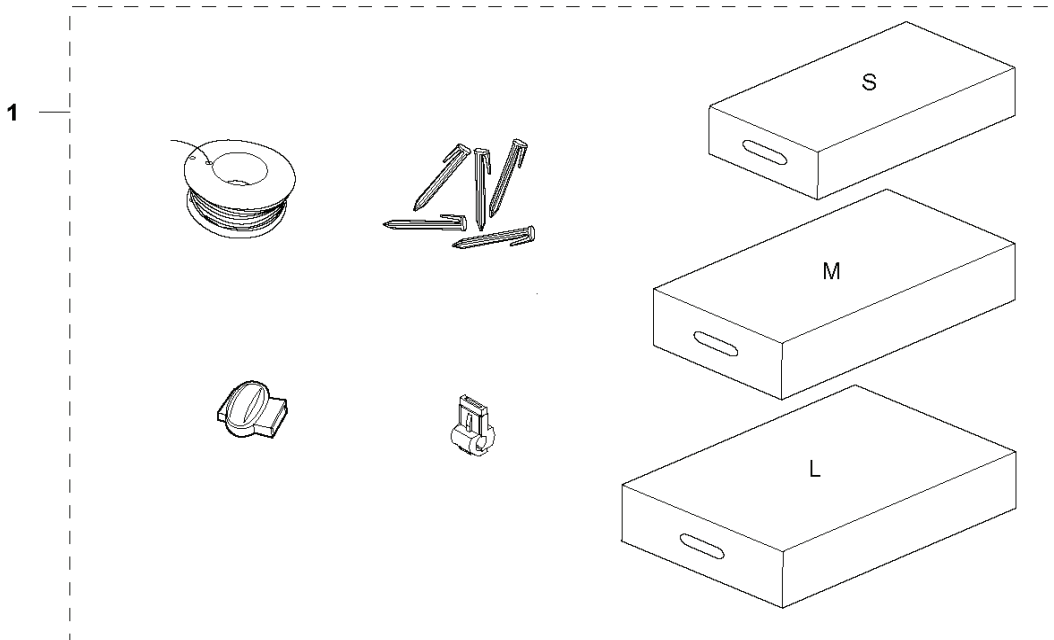

H AUTOMOWER 420 INSTALLATION ACCESSORIES

ROBOTIC LAWN MOWERS

PXM_REF	PXM_PARTNO	ARTIKELBESKRIVNING	PXM_REMARK		
1	967623601	INSTALLATION KIT	Installation KIT S: Wire (150 m), Staples (300 pcs), Connectors (3 pcs), Couplers (5 pcs)	1	
1	967623602	INSTALLATION KIT	Installation KIT M: Wire (250 m), Staples (400 pcs), Connectors (3 pcs), Couplers (5 pcs)	1	
1	967623603	INSTALLATION KIT	Installation KIT L: Wire (400 m), Staples (600 pcs), Connectors (5 pcs), Couplers (5 pcs)	1	
2	535129001	KOPPLING	Loop Wire Connector	1	
2	577864801	KOPPLING	Loop Wire Connectors, Blister Pack, 5pcs	1	
2	535129002	KOPPLING	Loop Wire Connector, Blister Pack, 100 pcs	1	
3	501980201	KOPPLING	Coupler	1	
3	577864701	KOPPLING	Couplers, Blister Pack, 5 pcs	1	
3	501980203	KOPPLING	Couplers, 100 pcs	1	
4	577864201	KLAMMER	Staples, 85 mm, Blister Pack, 100 pcs	1	
4	583973401	KLAMMER	Staples, 85 mm, 100 pcs	1	
5	580662002	VAJER	Wire (150 m)	1	
5	577864302	VAJER	Wire Blister Pack, (50 m)	1	
5	577864301	VAJER	Wire Blister Pack, (150 m)	1	
6	580662001	VAJER	Wire (250 m)	1	
7	593297701	VAJER	Wire Pro 300m	1	
8	522914101	VAJER	Wire (500 m, ~3.4 mm)	1	
9	580662004	VAJER	Wire (800 m)	1	
10	590442301	DRIVENHET	Transformer (EU)	1	
10	590442302	DRIVENHET	Transformer (UK/IRL)	1	
10	590442303	DRIVENHET	Transformer (CH)	1	
10	590442305	DRIVENHET	Transformer (AU/NZ)	1	
11	544177501	MÄTTBAND	Measuring Tape	1	
12	577864603	BLADE SET	Long Life Safety Blades, Blister Pack, 9 pcs	1	
12	577606505	BLADE SET	Long Life Safety Blades, 45 pcs	1	
12	577606604	BLADE SET	Long Life Safety Blades, 300 pcs	1	
15	579825101	KABLAG KPL	Low Voltage Cable 20 meter	1	
17	579825104	KABLAG KPL	Low Voltage Cable (5 m)	1	
16	579825102	KABLAG KPL	Low Volt Cabel 10 meter	1	
17	579825103	KABLAG KPL	Low Volt Cabel 3 meter	1	
18	575238601	SCREW KIT	Screw KIT, 6 pcs	1	
18	597435801	ANKARE	For 2020 models, 6 pcs+Key.	1	
18	577864901	SCREW	For 2019, 2018, 2017 & 2016 models	1	
19	586277901	ETIKETT	Sticker Cable Markers, 10 pcs	1	
20	579571201	DEKAL	Label Alarm	1	
21	590855001	LÅDA	Cable Connector Protection	1	
22	596339801	VERKTYG	Bit for Automower blades MOQ 5 pcs	1