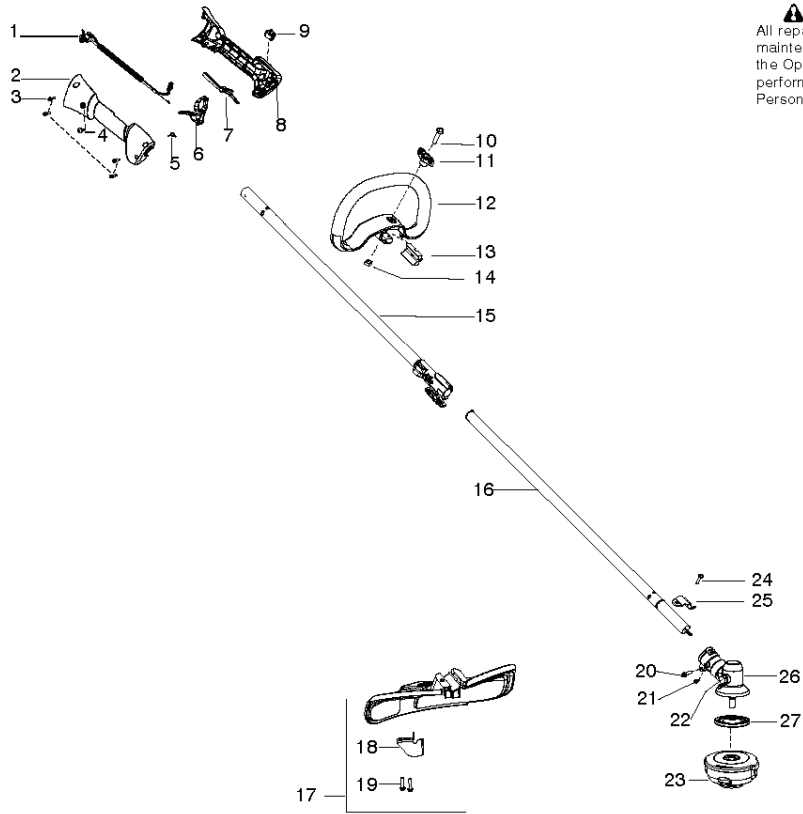

3 LDX, 952715753, 20120100001-current, EU

---

# **SPARE PARTS LIST**

<b>Parts List No.</b> 545192151		<b>Husqvarna</b> ® PARTS LIST	<b>MODEL</b> 128LDX (EU/AU)
<b>Date</b> 1/26/12	<b>Replaces</b> 545192151 - 8/02/11		<b>NOTE :</b> Illustration may differ from actual model due to design changes.

**⚠ WARNING**  
All repairs, adjustments and maintenance not described in the Operator's Manual must be performed by Qualified Service Personnel.

REF.	PART NO.	DESCRIPTION	REMARK	QTY.	KIT
1	576139401	ASSEMBLY	2010-72N AND LOWER. SEE SERVICE REFERENCE	1	
2	545223001	THROTTLE	2010-72N AND LOWER. SEE SERVICE REFERENCE	1	
3	530016449	SCREW	2010-72N AND LOWER. SEE SERVICE REFERENCE	1	
4	530015805	SCREW	2010-72N AND LOWER. SEE SERVICE REFERENCE	1	
5	530016454	RETURN SPRING		1	
6	574355301	TRIGGER	2010-72N AND LOWER. SEE SERVICE REFERENCE	1	
7	574355401	THROTTLE	2010-72N AND LOWER. SEE SERVICE REFERENCE	1	
8	545223201	HOUSING	2010-72N AND LOWER. SEE SERVICE REFERENCE	1	
9	545049309	SWITCH MOMENTARY	2010-72N AND LOWER. SEE SERVICE REFERENCE	1	
10	725238051	SCREW EHHM		1	
11	503879001	KNOB		1	
12	545144303	ASSY - LOOP HANDLE		1	
13	503940301	DISTANCE		1	
14	502197101	SQUARE NUT		1	
15	545003354	DRIVE SHAFT		1	
16	545006067	DRIVE SHAFT		1	
17	545030901	COMBINATION GUARD		1	18, 19, 24
18	530052286	LINE		1	
19	530015814	SCREW		1	
20	530016014	SCREW		1	
21	545003902	SCREW		1	
22	575724601	PLUG		1	
23	537338306	TRIMMER HEAD		1	
24	530015771	SCREW		1	
25	530057554	BRACKET		1	
26	530096295	BEVEL GEAR		1	
27	537234901	DRIVER ASSY		1	