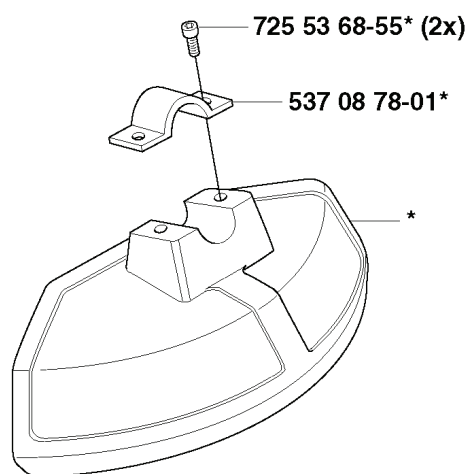

M 付属品

一体型 537 08 76-01