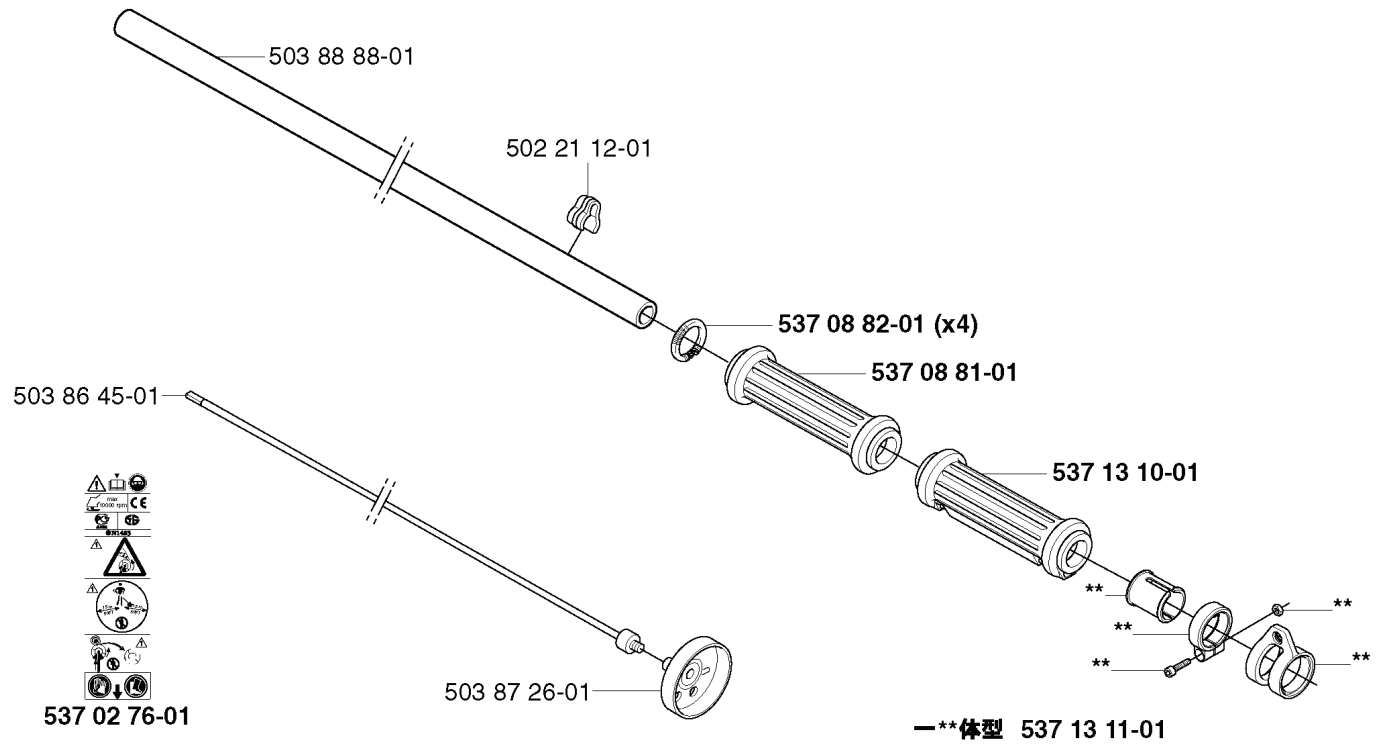

C

—* 体型 503 94 11-01

REF.	PART NO.	DESCRIPTION	REMARK	QTY.	KIT
50394 11-01	503941101	GEAR ASSY		1	
50395 97-01	503959701	SCREW		1	
50394 12-01	503941201	GEAR HOUSING		1	
738 22 96-15	738229615	BALL BEARING		1	
738 21 01-04	738210104	BALL BEARING		1	
735 31 28-10	735312810	CIRCLIP		1	
537 01 30-01	537013001	DRIVER		1	
50394 14-01	503941401	SUPPORT FLANGE		1	
503 23 00-67	503230067	WASHER		1	
503 71 48-01	503714801	NUT BLADE		1	
731 23 12-01	731231201	HEXAGON NUT		1	
537 04 64-01	537046401	COVER		1	
503 20 25-16	503202516	SCREW IHSCM		1	
735 31 25-10	735312510	CIRCLIP		1	
735 31 11-00	735311100	CIRCLIP		1	
537 04 10-01	537041001	GEAR WHEEL KIT		1	
738 21 99-01	738219901	BALL BEARING		1	
738 21 99-00	738219900	BALL BEARING		1	
503 20 02-25	503200225	SCREW IHSCFM		1	
503 20 02-10	503200210	SCREW IHSCFM		1	

D

REF.	PART NO.	DESCRIPTION	REMARK	QTY.	KIT
50398 12-03	503981203	LABEL	322 R	1	
50398 12-12	503981212	LABEL	322 T	1	
50398 12-16	503981216	LABEL	325 R-X	1	
50398 12-13	503981213	LABEL	325 T-X	1	
50397 21-01	503972101	COVER		1	
50396 13-01	503961301	SCREW	2X	1	
50387 18-01	503871801	CYLINDER COVER		1	
50321 75-20	503217520	SCREW IHSCFT	3X	1	
50387 21-01	503872101	HEAT PROTECTOR		1	

B — * 体型 537 13 58-01 (T, T-X)

— * 体型 537 13 09-01 (R, R-X)

REF.	PART NO.	DESCRIPTION	REMARK	QTY.	KIT
537 13 09-01	537130901	WIRING	R, R-X	1	
537 13 38-01	537133801	THROTTLE CABLE	R, R-X	1	

322 T
325 T-X

REF.	PART NO.	DESCRIPTION	REMARK	QTY.	KIT
503 88 88-01	503888801	TUBE		1	
503 86 45-01	503864501	DRIVE SHAFT		1	
537 02 76-01	537027601	LABEL		1	
503 87 26-01	503872601	CLUTCH DRUM ASSY		1	
537 13 11-01	537131101	HOOK		1	
537 13 10-01	537131001	HANDLE		1	
537 08 81-01	537088101	HANDLE		1	
537 08 82-01	537088201	SPRING		4	
502 21 12-01	502211201	STAPLE		1	