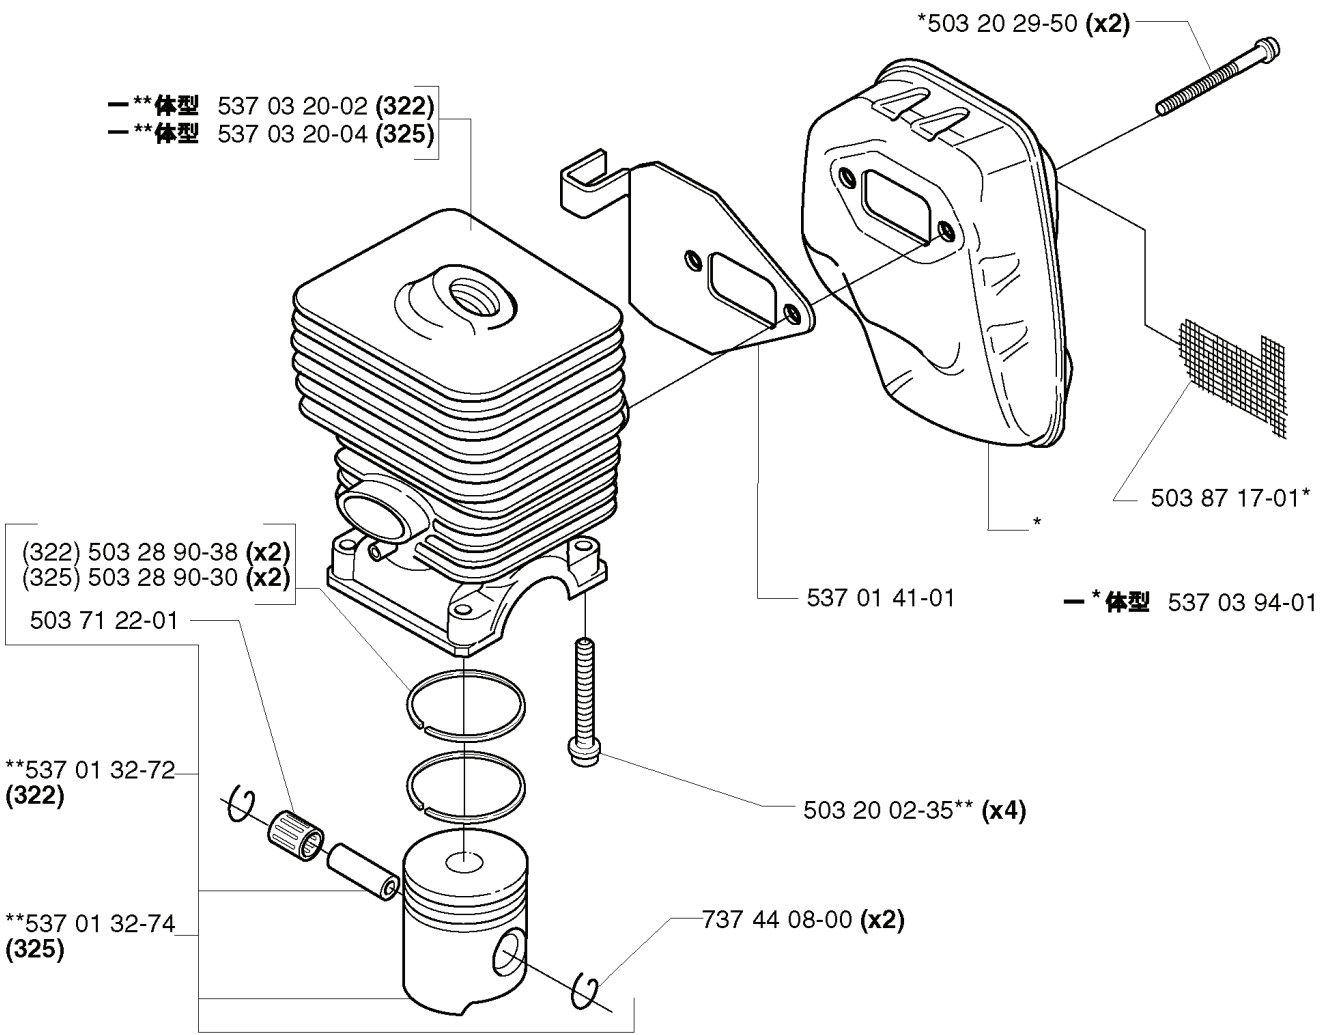

H

REF.	PART NO.	DESCRIPTION	REMARK	QTY.	KIT
537 04 58-01	537045801	COVER	325	1	
503 84 29-01	503842901	SCREW		1	
503 81 60-01	503816001	CLUTCH SPRING		1	
503 84 28-01	503842801	CLUTCH SHOE		2	
537 03 22-01	537032201	CLUTCH ASSY		1	
537 04 68-01	537046801	WASHER		1	
731 71 16-51	731711651	HEXAGON NUT FLANGE		1	
503 87 28-01	503872801	FLYWHEEL		1	
503 21 71-20	503217120	SCREW IHSCT		2	
537 04 67-01	537046701	WASHER		1	
501 48 54-02	501485402	SPARK PLUG CAP		1	
503 23 51-11	503235111	SPARK PLUG	NGK BPMR 7A	1	
503 23 51-08	503235108	SPARK PLUG	CHAMPION RCJ 7Y	1	
537 04 23-01	537042301	IGNITION MODULE		1	

E

REF.	PART NO.	DESCRIPTION	REMARK	QTY.	KIT
502 20 65-03	502206503	SCREW EHMM		1	
502 20 40-01	502204001	KNOB		1	
503 88 80-01	503888001	FILTER COVER		1	
503 88 81-01	503888101	AIR FILTER		1	
503 21 75-16	503217516	SCREW IHSCFT		1	
503 96 25-01	503962501	CHOKE CONTROL		1	
503 89 03-01	503890301	FILTER HOLDER		1	
503 88 79-01	503887901	HUB CAP		1	
503 21 75-50	503217550	SCREW IHSCFT		2	
731 23 14-01	731231401	HEXAGON NUT		1	
503 28 31-10	503283110	CARBURETTOR		1	
503 49 71-01	503497101	GASKET		1	
503 20 03-25	503200325	SCREW IHSCFM		2	
503 22 65-04	503226504	SQUARE NUT		2	
503 94 26-01	503942601	INLET PIPE		1	
503 91 09-01	503910901	INSULATION WALL		1	

J

REF.	PART NO.	DESCRIPTION	REMARK	QTY.	KIT
537 03 20-02	537032002	PISTON	322	1	
537 03 20-04	537032004	PISTON	325	1	
503 28 90-38	503289038	PISTON RING	322	2	
503 28 90-30	503289030	PISTON RING	325	2	
503 71 22-01	503712201	BEARING		1	
537 01 32-72	537013272	PISTON	322	1	
537 01 32-74	537013274	PISTON	325	1	
737 44 08-00	737440800	CIRCLIP		2	
503 20 02-35	503200235	SCREW IHSCFM		4	
537 01 41-01	537014101	GASKET		1	
537 03 94-01	537039401	MUFFLER ASSY		1	
503 87 17-01	503871701	SPARK ARRESTER SCREEN		1	
503 20 29-50	503202950	SCREW IHSCFM		2	