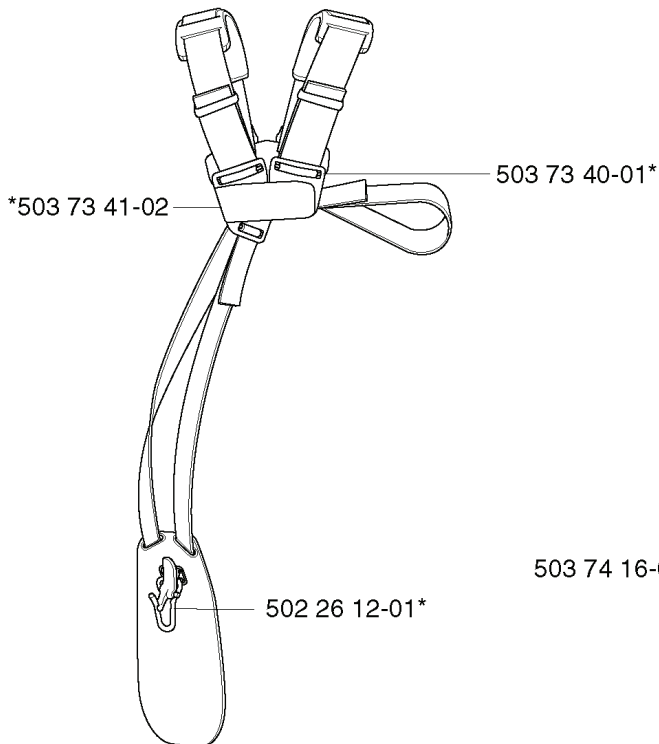

一体型 503 73 63-03 (R, R-X)