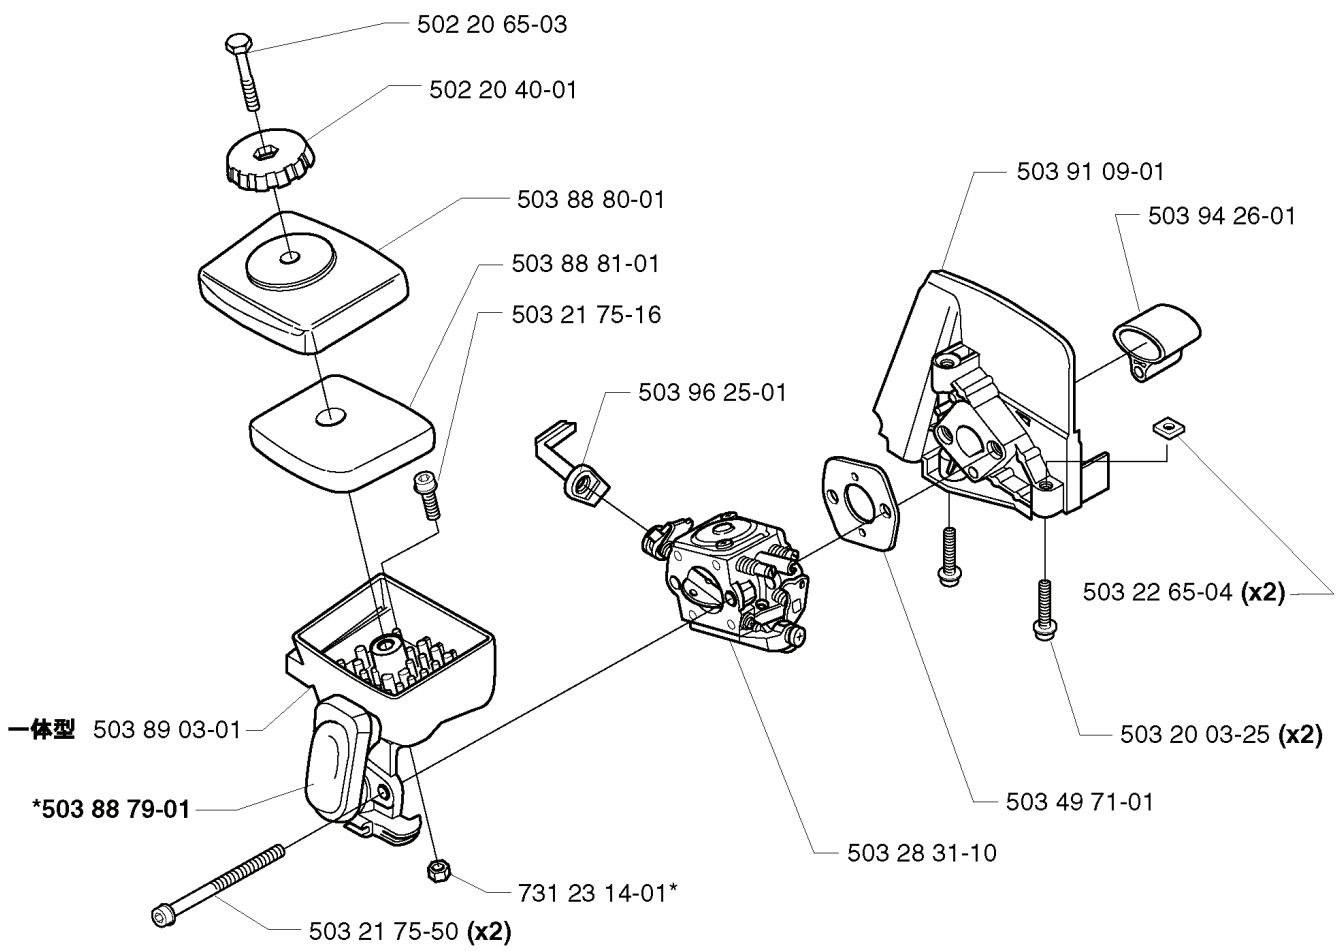

H

REF.	PART NO.	DESCRIPTION	REMARK	QTY.	KIT
537 04 58-01	537045801	COVER	325	1	
503 84 29-01	503842901	SCREW		1	
503 81 60-01	503816001	CLUTCH SPRING		1	
503 84 28-01	503842801	CLUTCH SHOE		2	
537 03 22-01	537032201	CLUTCH ASSY		1	
537 04 68-01	537046801	WASHER		1	
731 71 16-51	731711651	HEXAGON NUT FLANGE		1	
503 87 28-01	503872801	FLYWHEEL		1	
503 21 71-20	503217120	SCREW IHSCT		2	
537 04 67-01	537046701	WASHER		1	
501 48 54-02	501485402	SPARK PLUG CAP		1	
503 23 51-11	503235111	SPARK PLUG	NGK BPMR 7A	1	
503 23 51-08	503235108	SPARK PLUG	CHAMPION RCJ 7Y	1	
537 04 23-01	537042301	IGNITION MODULE		1	

E

REF.	PART NO.	DESCRIPTION	REMARK	QTY.	KIT
502 20 65-03	502206503	SCREW EHMM		1	
502 20 40-01	502204001	KNOB		1	
503 88 80-01	503888001	FILTER COVER		1	
503 88 81-01	503888101	AIR FILTER		1	
503 21 75-16	503217516	SCREW IHSCFT		1	
503 96 25-01	503962501	CHOKE CONTROL		1	
503 89 03-01	503890301	FILTER HOLDER		1	
503 88 79-01	503887901	HUB CAP		1	
503 21 75-50	503217550	SCREW IHSCFT		2	
731 23 14-01	731231401	HEXAGON NUT		1	
503 28 31-10	503283110	CARBURETTOR		1	
503 49 71-01	503497101	GASKET		1	
503 20 03-25	503200325	SCREW IHSCFM		2	
503 22 65-04	503226504	SQUARE NUT		2	
503 94 26-01	503942601	INLET PIPE		1	
503 91 09-01	503910901	INSULATION WALL		1	