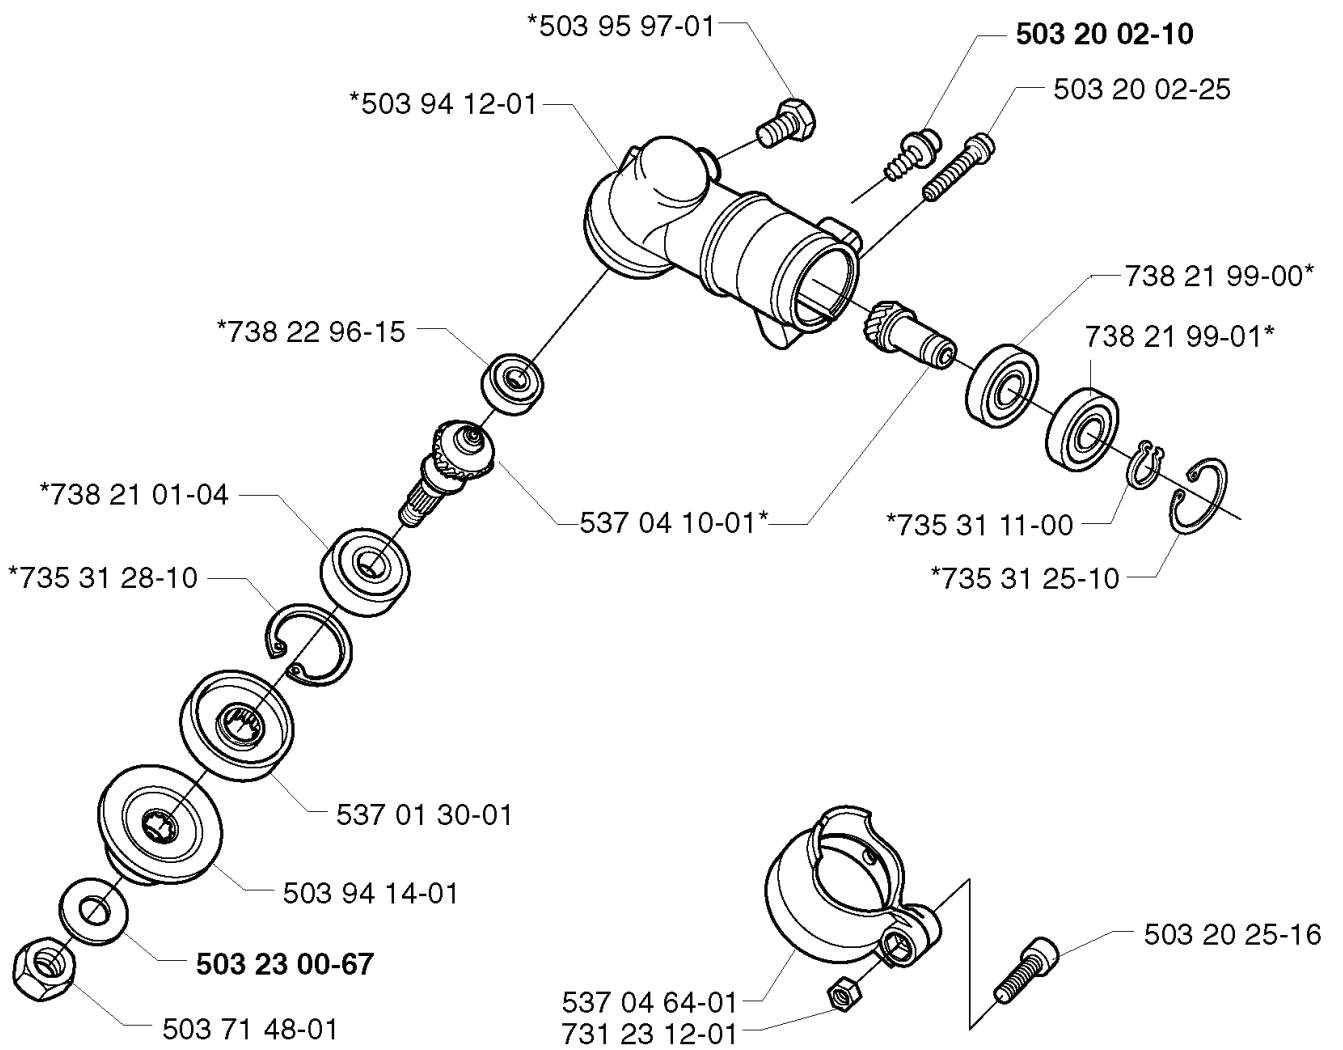

A 322 R
325 R-X

一体型 503 72 43-07

537 02 76-01

REF.	PART NO.	DESCRIPTION	REMARK	QTY.	KIT
503 72 10-03	503721003	HANDLE		2	
503 21 07-45	503210745	SCREW IHSCCT		2	
503 88 88-01	503888801	TUBE		1	
503 86 45-01	503864501	DRIVE SHAFT		1	
537 02 76-01	537027601	LABEL		1	
503 87 26-01	503872601	CLUTCH DRUM ASSY		1	
502 19 71-01	502197101	SQUARE NUT		1	
503 21 75-25	503217525	SCREW IHSCFT		2	
537 13 11-01	537131101	HOOK		1	
503 88 23-01	503882301	BRACKET		1	
537 08 59-01	537085901	HANDLEBAR		1	
503 96 31-01	503963101	BRACKET		1	
503 80 45-01	503804501	BRACKET		2	
502 21 12-01	502211201	STAPLE		1	
503 75 00-01	503750001	HANDLEBAR BRACKET		1	
503 72 29-01	503722901	COVER		1	
502 20 38-01	502203801	KNOB		1	
725 23 86-51	725238651	SCREW EHHM		1	
537 13 32-01	537133201	RUBBER BUSHING		1	
503 21 75-16	503217516	SCREW IHSCFT		4	
503 72 43-07	503724307	HANDLEBAR		1	

C

—* 体型 503 94 11-01

REF.	PART NO.	DESCRIPTION	REMARK	QTY.	KIT
50394 11-01	503941101	GEAR ASSY		1	
50395 97-01	503959701	SCREW		1	
50394 12-01	503941201	GEAR HOUSING		1	
738 22 96-15	738229615	BALL BEARING		1	
738 21 01-04	738210104	BALL BEARING		1	
735 31 28-10	735312810	CIRCLIP		1	
537 01 30-01	537013001	DRIVER		1	
50394 14-01	503941401	SUPPORT FLANGE		1	
503 23 00-67	503230067	WASHER		1	
503 71 48-01	503714801	NUT BLADE		1	
731 23 12-01	731231201	HEXAGON NUT		1	
537 04 64-01	537046401	COVER		1	
503 20 25-16	503202516	SCREW IHSCM		1	
735 31 25-10	735312510	CIRCLIP		1	
735 31 11-00	735311100	CIRCLIP		1	
537 04 10-01	537041001	GEAR WHEEL KIT		1	
738 21 99-01	738219901	BALL BEARING		1	
738 21 99-00	738219900	BALL BEARING		1	
503 20 02-25	503200225	SCREW IHSCFM		1	
503 20 02-10	503200210	SCREW IHSCFM		1	