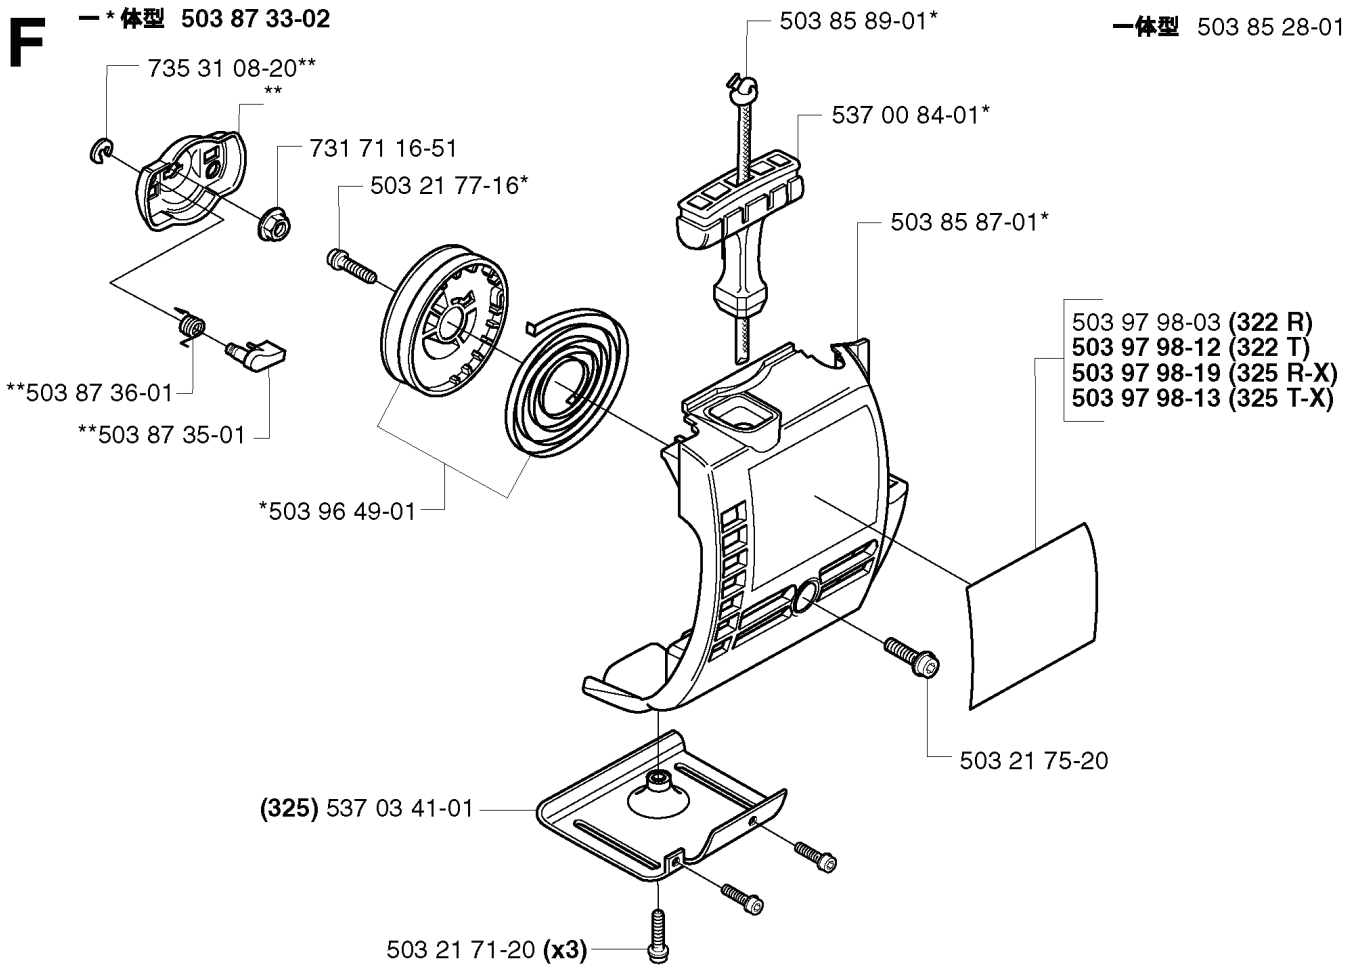

H

REF.	PART NO.	DESCRIPTION	REMARK	QTY.	KIT
537 04 58-01	537045801	COVER	325	1	
503 84 29-01	503842901	SCREW		1	
503 81 60-01	503816001	CLUTCH SPRING		1	
503 84 28-01	503842801	CLUTCH SHOE		2	
537 03 22-01	537032201	CLUTCH ASSY		1	
537 04 68-01	537046801	WASHER		1	
731 71 16-51	731711651	HEXAGON NUT FLANGE		1	
503 87 28-01	503872801	FLYWHEEL		1	
503 21 71-20	503217120	SCREW IHSCT		2	
537 04 67-01	537046701	WASHER		1	
501 48 54-02	501485402	SPARK PLUG CAP		1	
503 23 51-11	503235111	SPARK PLUG	NGK BPMR 7A	1	
503 23 51-08	503235108	SPARK PLUG	CHAMPION RCJ 7Y	1	
537 04 23-01	537042301	IGNITION MODULE		1	

F

—* 体型 503 87 33-02

—体型 503 85 28-01

REF.	PART NO.	DESCRIPTION	REMARK	QTY.	KIT
503 87 33-02	503873302	BRIDGE		1	
735 31 08-20	735310820	E-CLIP		1	
731 71 16-51	731711651	HEXAGON NUT FLANGE		1	
503 21 77-16	503217716	SCREW IH SCT		1	
503 87 36-01	503873601	SPRING		1	
503 87 35-01	503873501	STARTER PAWL		1	
503 96 49-01	503964901	STARTER PULLEY		1	
537 03 41-01	537034101	PROTECTIVE PLATE	325	1	
503 21 71-20	503217120	SCREW IH SCT		3	
503 21 75-20	503217520	SCREW IH SCFT		1	
503 97 98-13	503979813	DECAL	325 T-X	1	
503 97 98-19	503979819	DECAL	325 R-X	1	
503 97 98-12	503979812	DECAL	322 T	1	
503 97 98-03	503979803	DECAL	322 R	1	
503 85 87-01	503858701	STARTER HOUSING		1	
537 00 84-01	537008401	STARTER HANDLE		1	
503 85 89-01	503858901	STARTER ROPE		1	
503 85 28-01	503852801	STARTER ASSY		1	