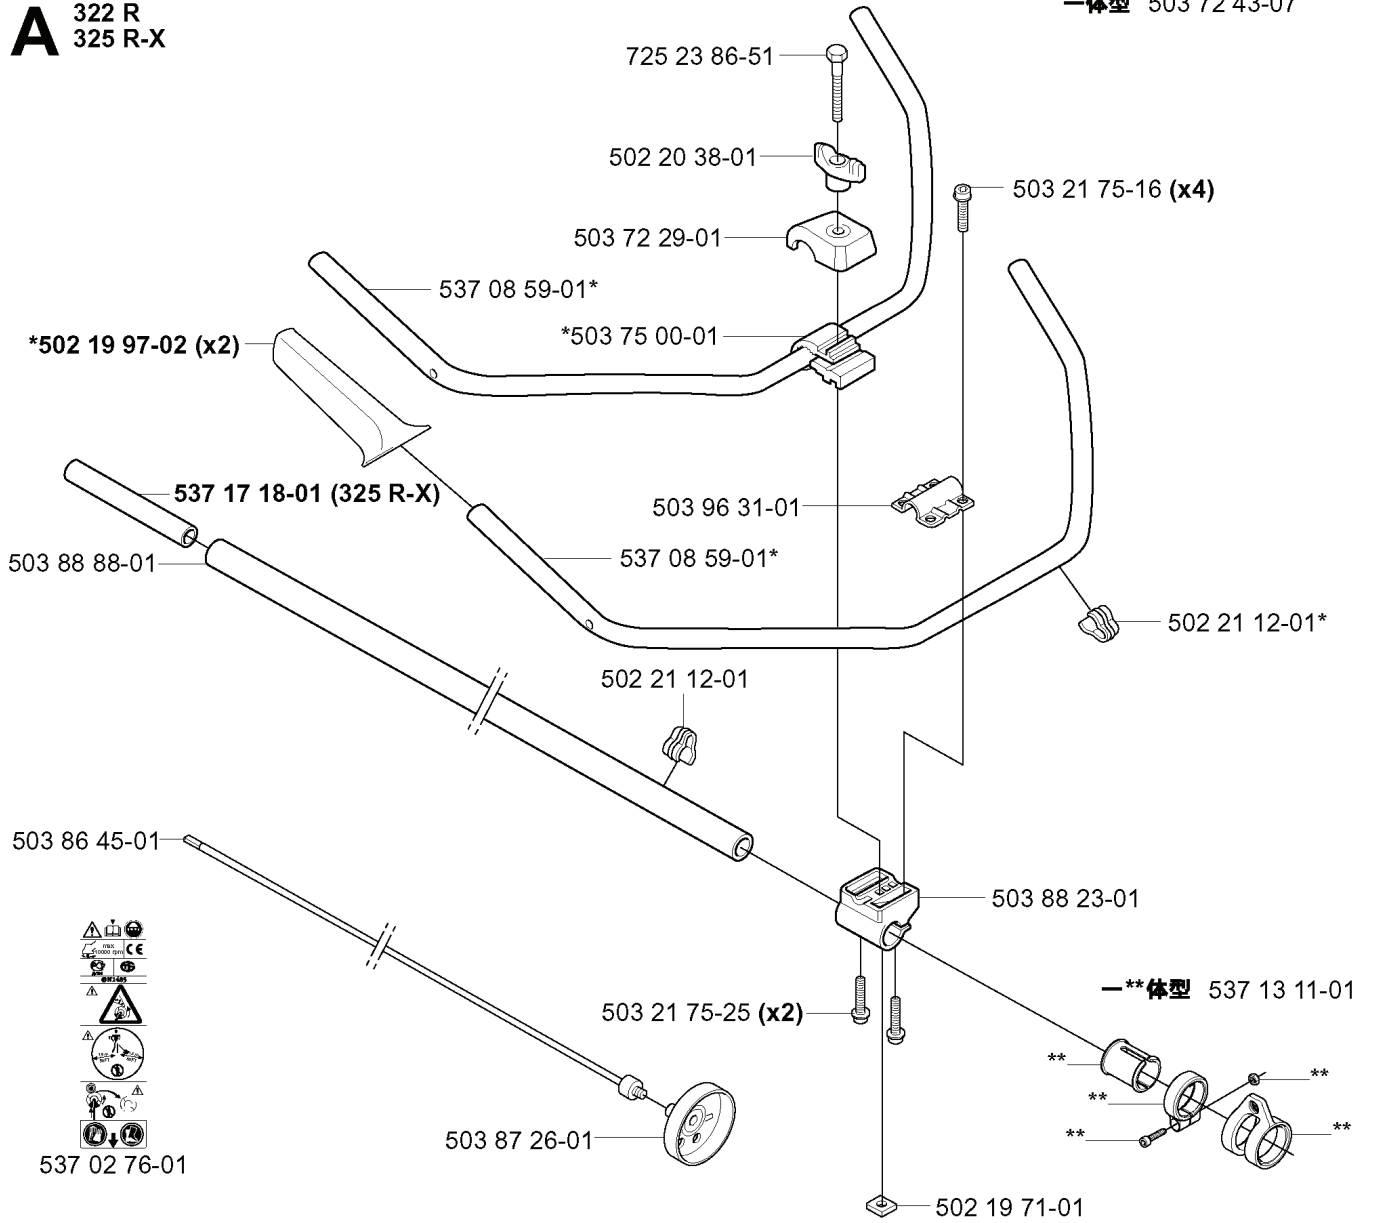

A 322 R
325 R-X

一体型 503 72 43-07