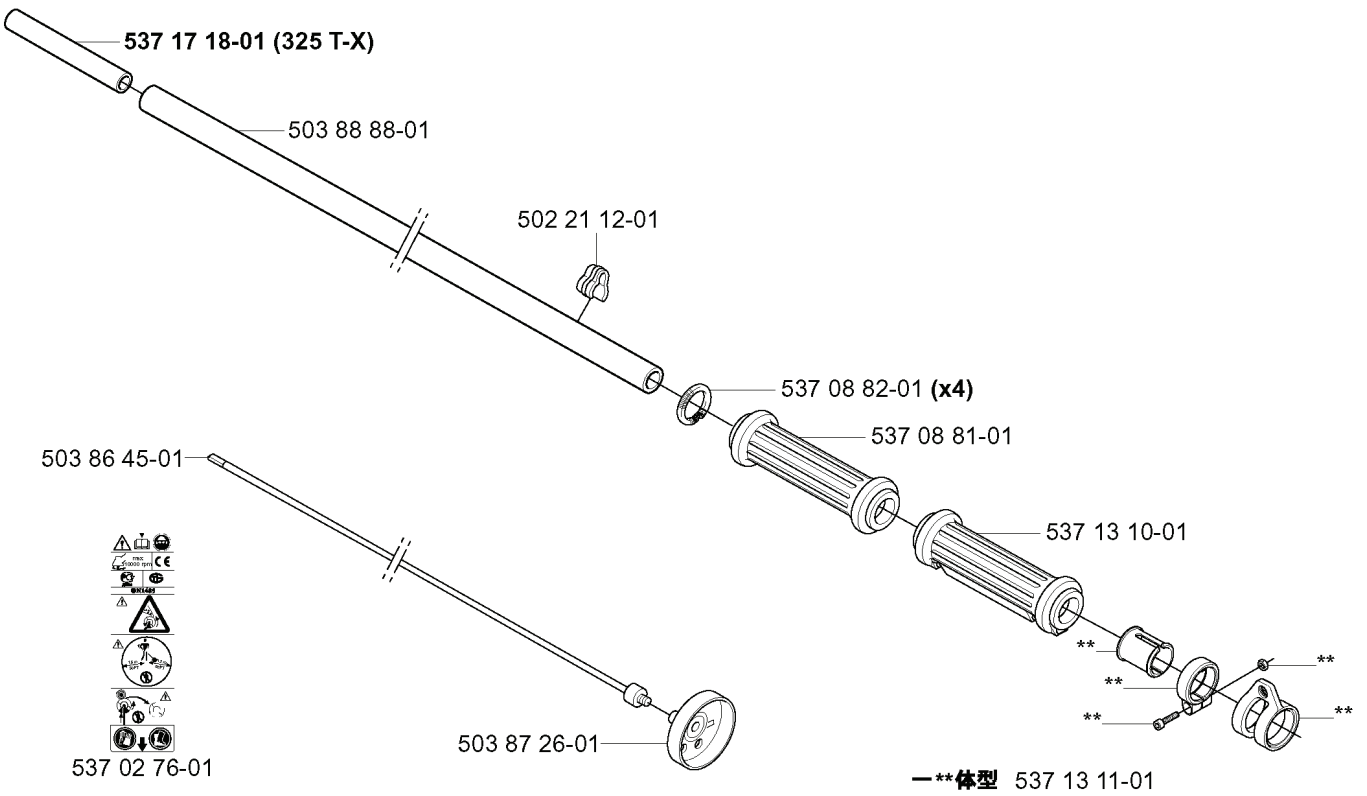

322 T, 20010500001-Current

SPARE PARTS LIST

E

REF.	PART NO.	DESCRIPTION	REMARK	QTY.	KIT
502 20 65-03	502206503	SCREW EHMM		1	
502 20 40-01	502204001	KNOB		1	
503 88 80-01	503888001	FILTER COVER		1	
503 88 81-01	503888101	AIR FILTER		1	
503 21 75-16	503217516	SCREW IHSCFT		1	
503 96 25-01	503962501	CHOKE CONTROL		1	
503 89 03-01	503890301	FILTER HOLDER		1	
503 88 79-01	503887901	HUB CAP		1	
503 21 75-50	503217550	SCREW IHSCFT		2	
731 23 14-01	731231401	HEXAGON NUT		1	
503 28 31-10	503283110	CARBURETTOR		1	
503 49 71-01	503497101	GASKET		1	
503 20 03-25	503200325	SCREW IHSCFM		2	
503 22 65-04	503226504	SQUARE NUT		2	
503 94 26-01	503942601	INLET PIPE		1	
503 91 09-01	503910901	INSULATION WALL		1	

322 T
325 T-X

REF.	PART NO.	DESCRIPTION	REMARK	QTY.	KIT
537 17 18-01	537171801	INNERHYLSA	325 T-X	1	
503 86 45-01	503864501	DRIVE SHAFT		1	
537 02 76-01	537027601	LABEL		1	
503 87 26-01	503872601	CLUTCH DRUM ASSY		1	
537 13 11-01	537131101	HOOK		1	
537 13 10-01	537131001	HANDLE		1	
537 08 81-01	537088101	HANDLE		1	
537 08 82-01	537088201	SPRING		4	
502 21 12-01	502211201	STAPLE		1	
503 88 88-01	503888801	TUBE		1	