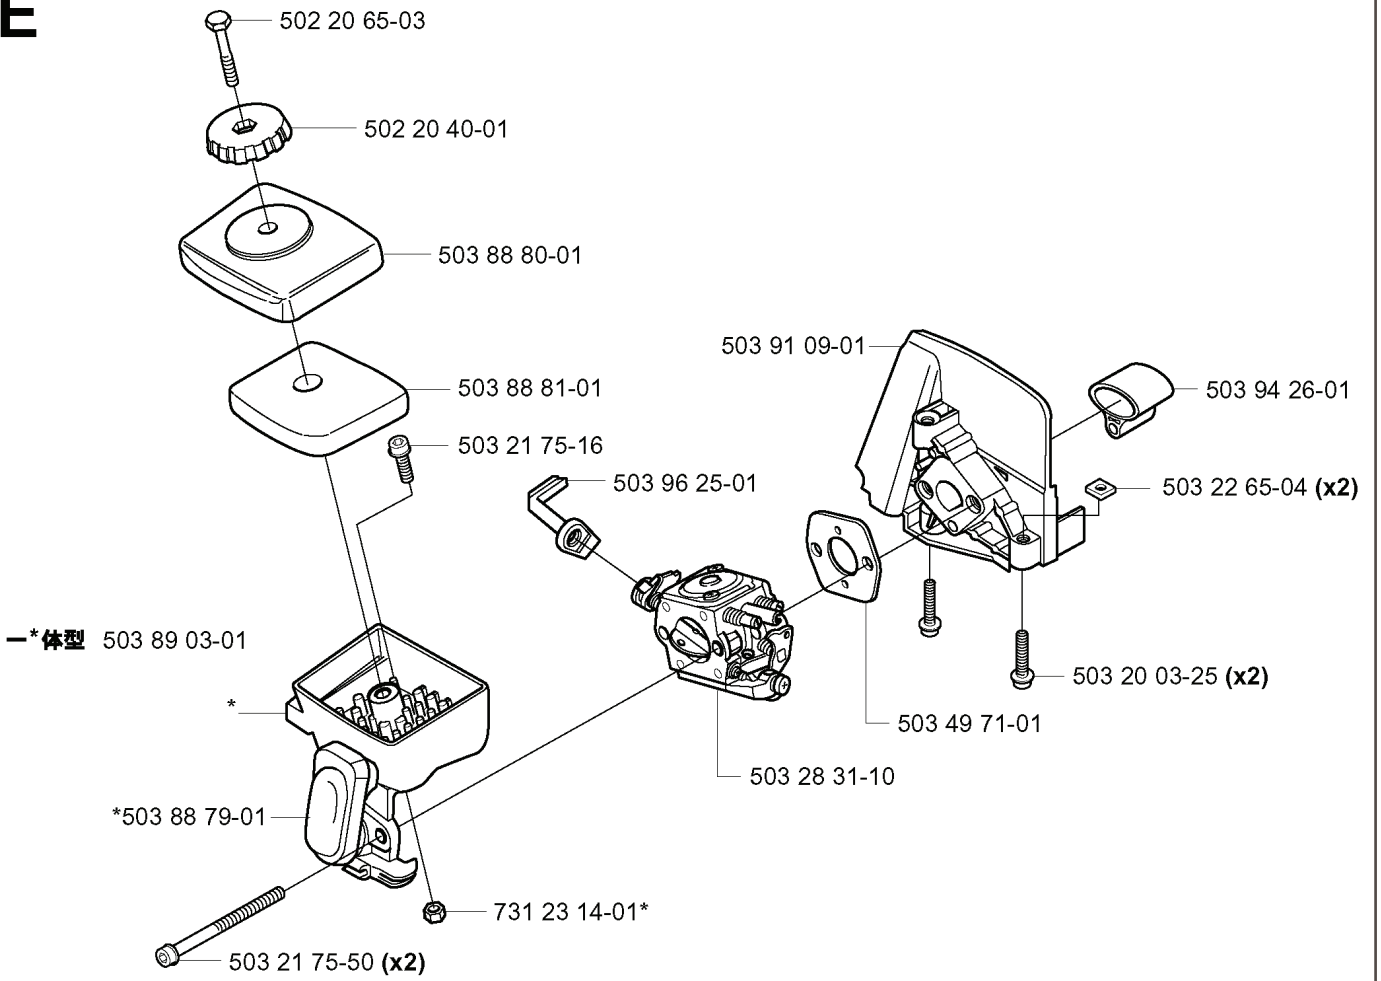

322 T, 20010500001-Current

SPARE PARTS LIST

E

REF.	PART NO.	DESCRIPTION	REMARK	QTY.	KIT
502 20 65-03	502206503	SCREW EHMM		1	
502 20 40-01	502204001	KNOB		1	
503 88 80-01	503888001	FILTER COVER		1	
503 88 81-01	503888101	AIR FILTER		1	
503 21 75-16	503217516	SCREW IHSCFT		1	
503 96 25-01	503962501	CHOKE CONTROL		1	
503 89 03-01	503890301	FILTER HOLDER		1	
503 88 79-01	503887901	HUB CAP		1	
503 21 75-50	503217550	SCREW IHSCFT		2	
731 23 14-01	731231401	HEXAGON NUT		1	
503 28 31-10	503283110	CARBURETTOR		1	
503 49 71-01	503497101	GASKET		1	
503 20 03-25	503200325	SCREW IHSCFM		2	
503 22 65-04	503226504	SQUARE NUT		2	
503 94 26-01	503942601	INLET PIPE		1	
503 91 09-01	503910901	INSULATION WALL		1	

322 T
325 T-X

REF.	PART NO.	DESCRIPTION	REMARK	QTY.	KIT
537 17 18-01	537171801	INNERHYLSA	325 T-X	1	
503 86 45-01	503864501	DRIVE SHAFT		1	
537 02 76-01	537027601	LABEL		1	
503 87 26-01	503872601	CLUTCH DRUM ASSY		1	
537 13 11-01	537131101	HOOK		1	
537 13 10-01	537131001	HANDLE		1	
537 08 81-01	537088101	HANDLE		1	
537 08 82-01	537088201	SPRING		4	
502 21 12-01	502211201	STAPLE		1	
503 88 88-01	503888801	TUBE		1	