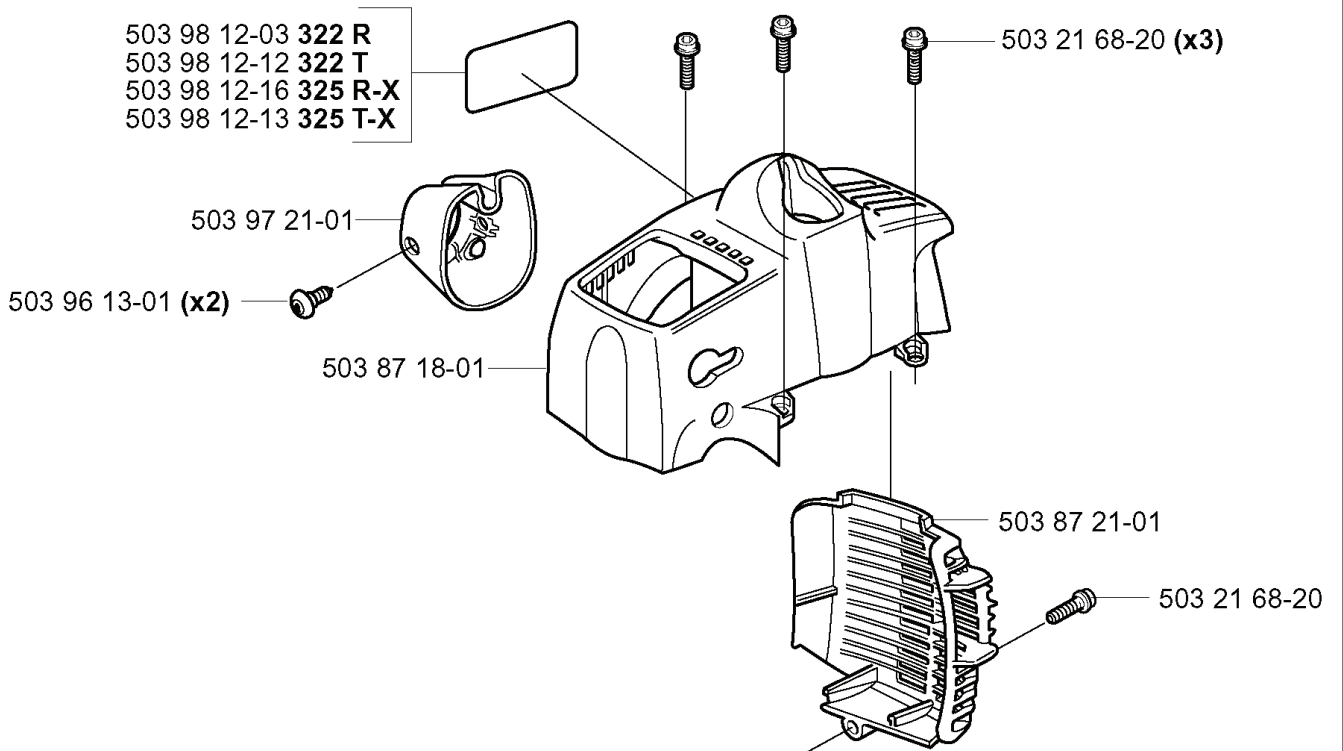

R

一体型 503 28 31-10

ZAMA C1Q - EL 11

REF.	PART NO.	DESCRIPTION	REMARK	QTY.	KIT
503 28 31-10	503283110	CARBURETTOR		1	
537 02 09-01	537020901	SHAFT ASSY		1	
537 02 11-01	537021101	VALVE		1	
503 47 90-01	503479001	SCREW		1	
503 48 18-01	503481801	SCREW		1	
537 01 98-01	537019801	LEVER		1	
503 47 89-01	503478901	COLLAR		1	
537 01 26-01	537012601	SPRING		1	
537 01 25-01	537012501	BALL		1	
503 53 57-01	503535701	STRAINER	531 00 45-53	1	
537 02 00-01	537020001	DIAPHRAGM PUMP	531 00 45-52 531 00 45-53	1	
537 02 01-01	537020101	GASKET	531 00 45-52 531 00 45-53	1	
537 02 02-01	537020201	COVER		1	
503 47 96-01	503479601	SCREW		1	
537 02 07-01	537020701	SCREW		1	
503 48 11-01	503481101	PIECE		1	
503 47 92-01	503479201	SCREW		1	
537 01 96-01	537019601	SHAFT ASSY		1	
537 01 99-01	537019901	VALVE		1	
537 01 97-01	537019701	SPRING		1	
503 75 53-01	503755301	SCREW		1	
537 02 10-01	537021001	SPRING		1	
537 04 90-01	537049001	LEVER		1	
503 48 19-01	503481901	COLLAR		1	
537 02 06-01	537020601	SCREW		1	
503 97 40-01	503974001	WASHER		1	
537 02 16-01	537021601	LIMITER CAP		1	
537 02 05-01	537020501	SCREW		1	
503 48 08-01	503480801	SPRING		1	
537 02 08-01	537020801	PLUG	531 00 45-53	1	
503 47 97-01	503479701	VALVE	531 00 45-53	1	
537 02 03-01	537020301	SPRING	531 00 45-53	1	
503 66 59-01	503665901	LEVER	531 00 45-53	1	
503 48 00-01	503480001	PIN RETAINING SCREW	531 00 45-53	1	
503 48 01-01	503480101	SCREW		1	
537 02 04-01	537020401	GASKET	531 00 45-52 531 00 45-53	1	
537 04 89-01	537048901	DIAPHRAGM	531 00 45-52 531 00 45-53	1	
503 97 43-01	503974301	COVER		1	
503 48 05-01	503480501	SCREW		2	

D

REF.	PART NO.	DESCRIPTION	REMARK	QTY.	KIT
50398 12-03	503981203	LABEL	322 R	1	
50398 12-12	503981212	LABEL	322 T	1	
50398 12-16	503981216	LABEL	325 R-X	1	
50398 12-13	503981213	LABEL	325 T-X	1	
50397 21-01	503972101	COVER		1	
50396 13-01	503961301	SCREW		2	
50387 18-01	503871801	CYLINDER COVER		1	
50321 68-20	503216820	SCREW IHSCFT		1	
50387 21-01	503872101	HEAT PROTECTOR		1	