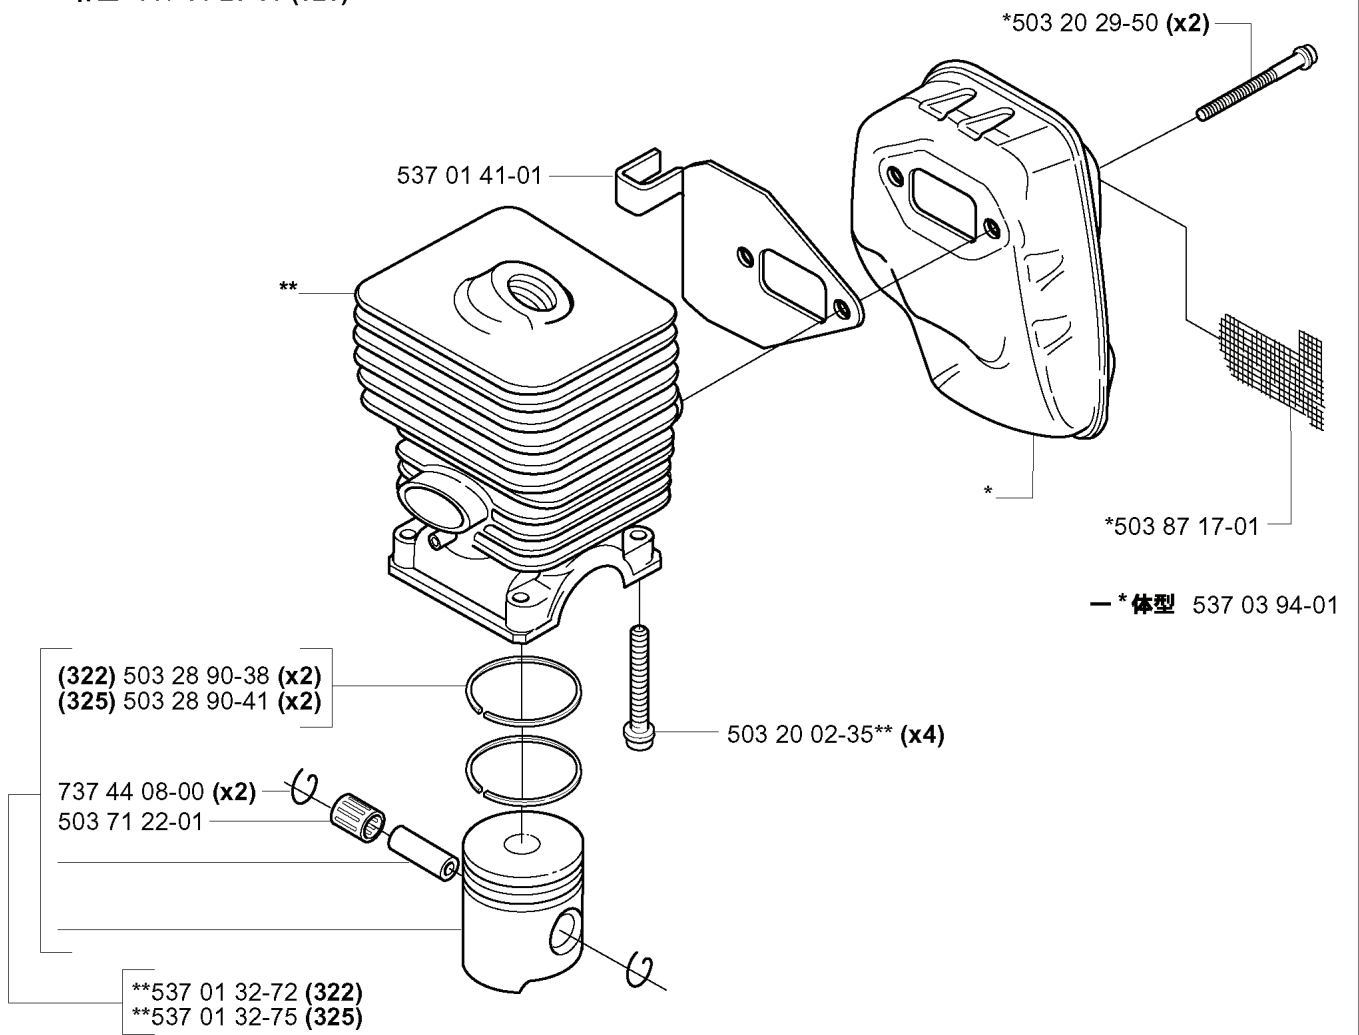

J -**体型 537 03 20-02 (322)
-**体型 537 03 20-05 (325)