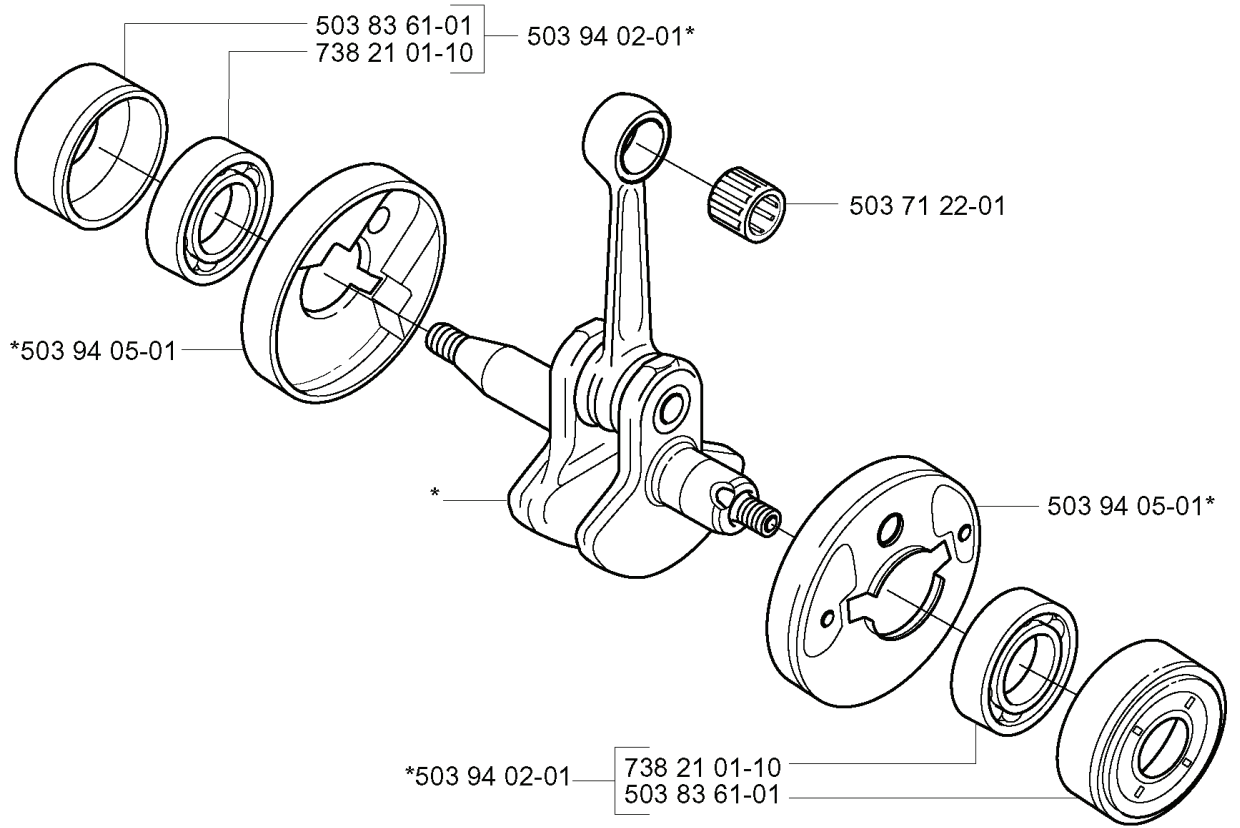

H

REF.	PART NO.	DESCRIPTION	REMARK	QTY.	KIT
537 04 58-01	537045801	COVER	325	1	
501 48 54-02	501485402	SPARK PLUG CAP		1	
503 84 29-01	503842901	SCREW		1	
537 04 67-01	537046701	WASHER		1	
503 81 60-01	503816001	CLUTCH SPRING		1	
503 84 28-01	503842801	CLUTCH SHOE		2	
537 03 22-01	537032201	CLUTCH ASSY		1	
503 87 28-01	503872801	FLYWHEEL		1	
731 71 16-51	731711651	HEXAGON NUT FLANGE		1	
537 04 68-01	537046801	WASHER		1	
503 21 71-16	503217116	SCREW IHSCT		2	
503 23 51-11	503235111	SPARK PLUG	NGK BPMR 7A	1	
503 23 51-08	503235108	SPARK PLUG	CHAMPION RCJ 7Y	1	
537 04 23-01	537042301	IGNITION MODULE		1	

C

—* 体型 503 94 11-01

REF.	PART NO.	DESCRIPTION	REMARK	QTY.	KIT
503 94 11-01	503941101	GEAR ASSY		1	
503 95 97-01	503959701	SCREW		1	
503 94 12-01	503941201	GEAR HOUSING		1	
738 22 96-15	738229615	BALL BEARING		1	
738 21 01-04	738210104	BALL BEARING		1	
735 31 28-10	735312810	CIRCLIP		1	
503 71 48-01	503714801	NUT BLADE		1	
503 23 00-67	503230067	WASHER		1	
503 94 14-01	503941401	SUPPORT FLANGE		1	
537 01 30-01	537013001	DRIVER		1	
537 04 10-01	537041001	GEAR WHEEL KIT		1	
537 04 64-01	537046401	COVER		1	
731 23 12-01	731231201	HEXAGON NUT		1	
503 20 25-16	503202516	SCREW IHSCM		1	
735 31 25-10	735312510	CIRCLIP		1	
735 31 11-00	735311100	CIRCLIP		1	
738 21 99-01	738219901	BALL BEARING		1	
738 21 99-00	738219900	BALL BEARING		1	
503 20 02-25	503200225	SCREW IHSCFM		1	
503 20 02-10	503200210	SCREW IHSCFM		1	

—*体型 503 85 24-73

REF.	PART NO.	DESCRIPTION	REMARK	QTY.	KIT
503 85 24-73	503852473	CRANKSHAFT ASSY		1	
503 83 61-01	503836101	BEARING CAGE		1	
738 21 01-10	738210110	BALL BEARING		1	
503 94 05-01	503940501	CUP		1	
503 71 22-01	503712201	BEARING		1	
503 94 02-01	503940201	BEARING CAGE		1	