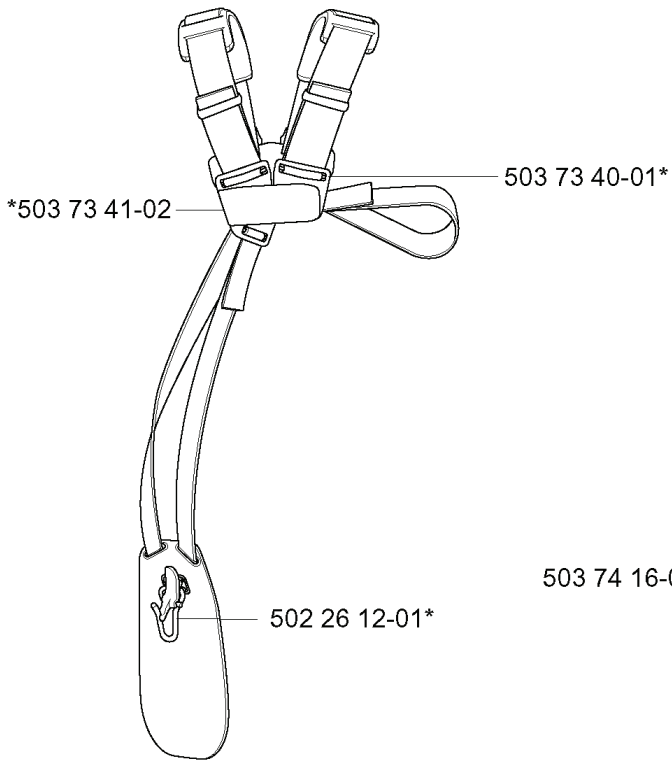

—* 体型 503 73 63-03 (R, R-X)