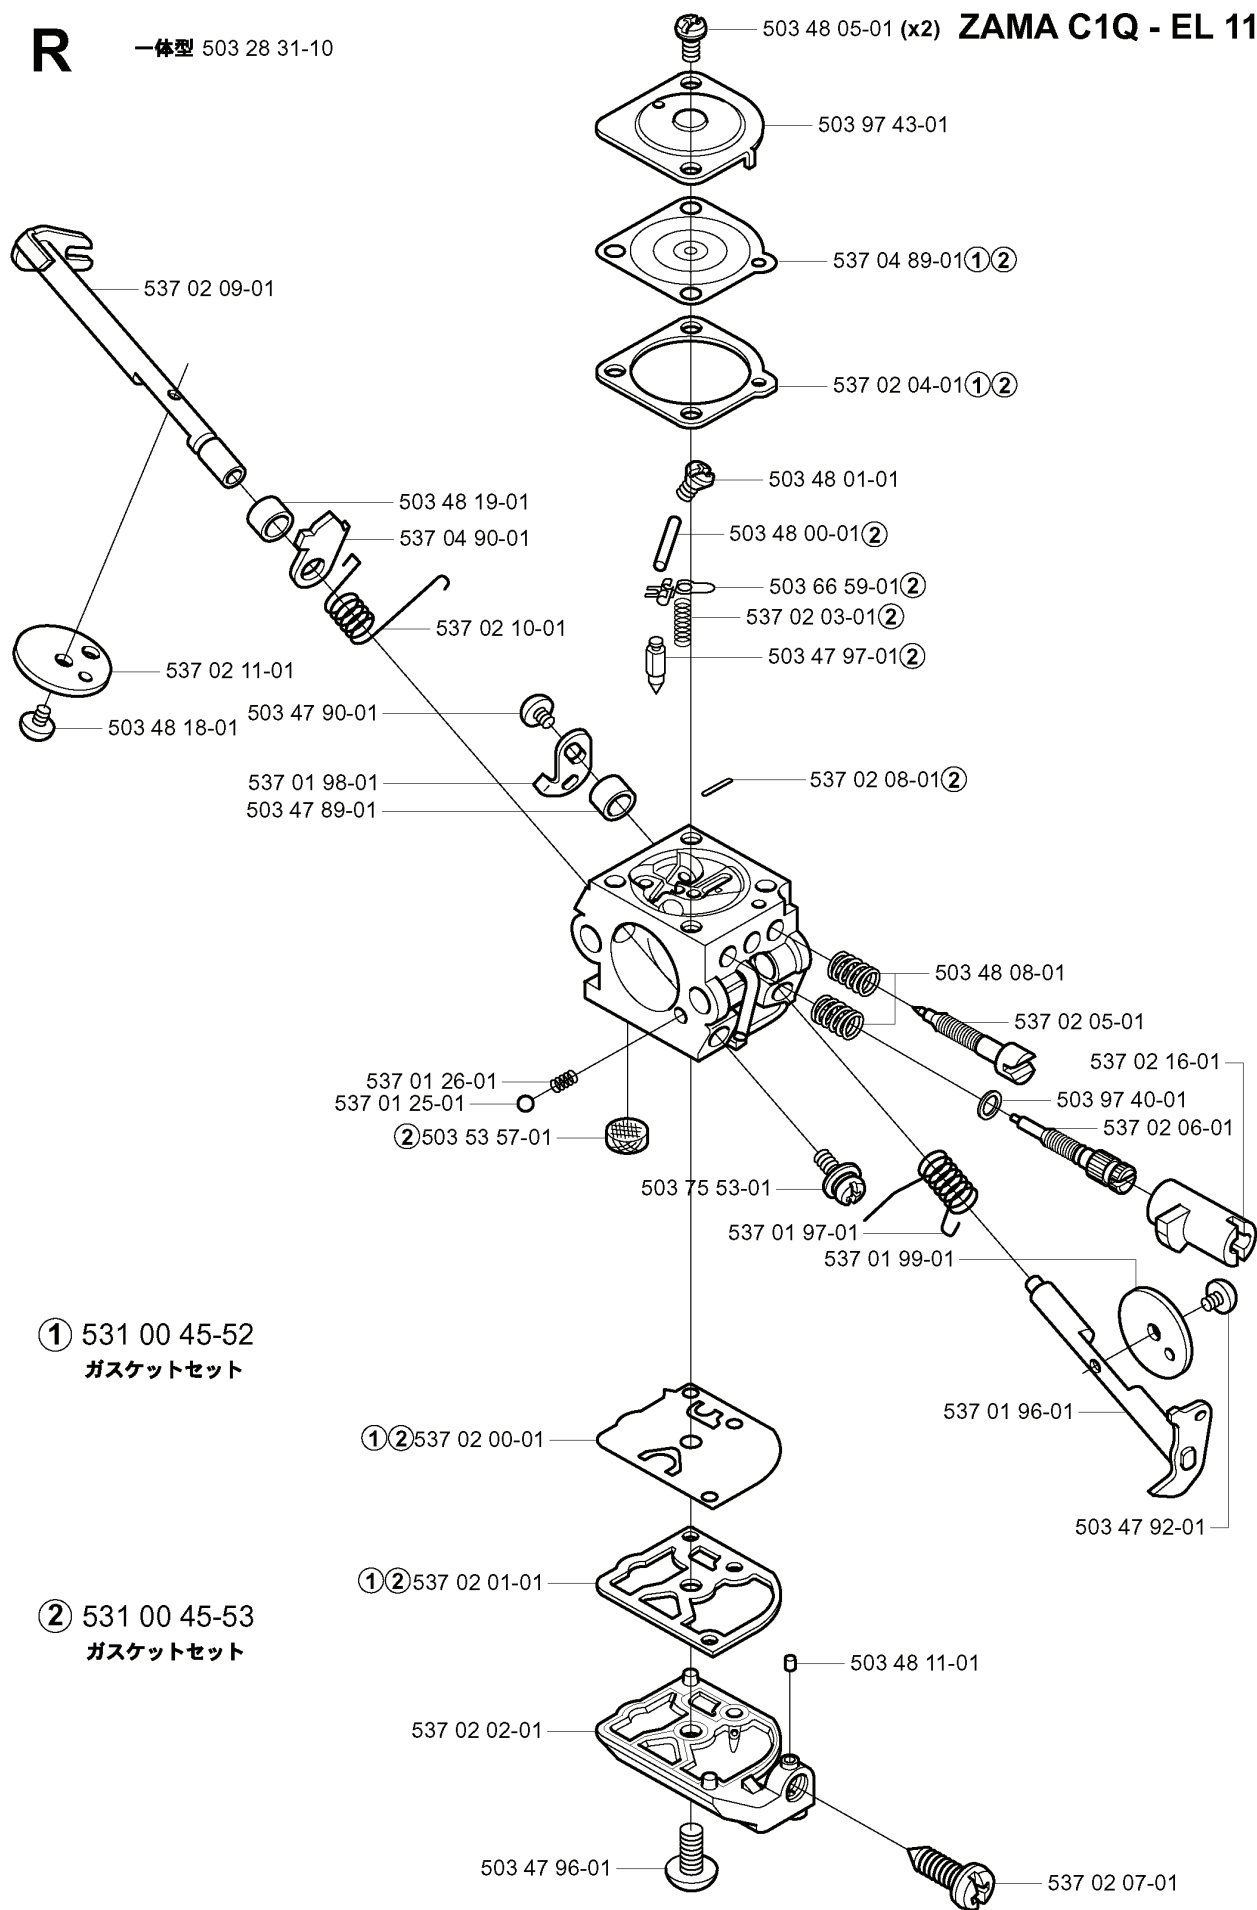

R

一体型 503 28 31-10

ZAMA C1Q - EL 11

REF.	PART NO.	DESCRIPTION	REMARK	QTY.	KIT
503 28 31-10	503283110	CARBURETTOR		1	
537 02 09-01	537020901	SHAFT ASSY		1	
537 02 11-01	537021101	VALVE		1	
503 47 90-01	503479001	SCREW		1	
503 48 18-01	503481801	SCREW		1	
537 01 98-01	537019801	LEVER		1	
503 47 89-01	503478901	COLLAR		1	
537 01 26-01	537012601	SPRING		1	
537 01 25-01	537012501	BALL		1	
503 53 57-01	503535701	STRAINER	531 00 45-53	1	
537 02 00-01	537020001	DIAPHRAGM PUMP	531 00 45-52 531 00 45-53	1	
537 02 01-01	537020101	GASKET	531 00 45-52 531 00 45-53	1	
537 02 02-01	537020201	COVER		1	
503 47 96-01	503479601	SCREW		1	
537 02 07-01	537020701	SCREW		1	
503 48 11-01	503481101	PIECE		1	
503 47 92-01	503479201	SCREW		1	
537 01 96-01	537019601	SHAFT ASSY		1	
537 01 99-01	537019901	VALVE		1	
537 01 97-01	537019701	SPRING		1	
503 75 53-01	503755301	SCREW		1	
537 02 10-01	537021001	SPRING		1	
537 04 90-01	537049001	LEVER		1	
503 48 19-01	503481901	COLLAR		1	
537 02 06-01	537020601	SCREW		1	
503 97 40-01	503974001	WASHER		1	
537 02 16-01	537021601	LIMITER CAP		1	
537 02 05-01	537020501	SCREW		1	
503 48 08-01	503480801	SPRING		1	
537 02 08-01	537020801	PLUG	531 00 45-53	1	
503 47 97-01	503479701	VALVE	531 00 45-53	1	
537 02 03-01	537020301	SPRING	531 00 45-53	1	
503 66 59-01	503665901	LEVER	531 00 45-53	1	
503 48 00-01	503480001	PIN RETAINING SCREW	531 00 45-53	1	
503 48 01-01	503480101	SCREW		1	
537 02 04-01	537020401	GASKET	531 00 45-52 531 00 45-53	1	
537 04 89-01	537048901	DIAPHRAGM	531 00 45-52 531 00 45-53	1	
503 97 43-01	503974301	COVER		1	
503 48 05-01	503480501	SCREW		2	