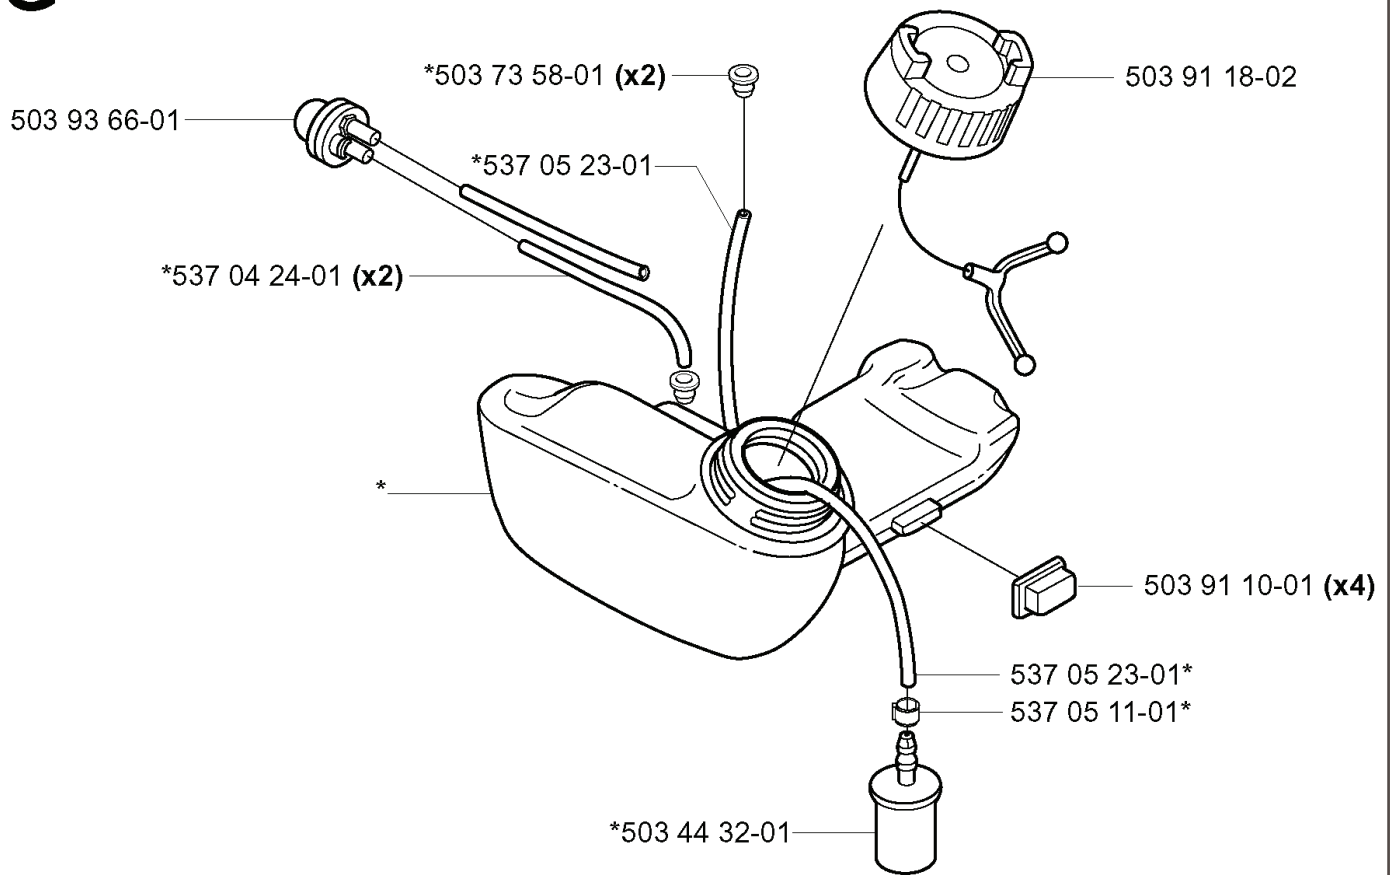

G —*体型 537 06 86-01