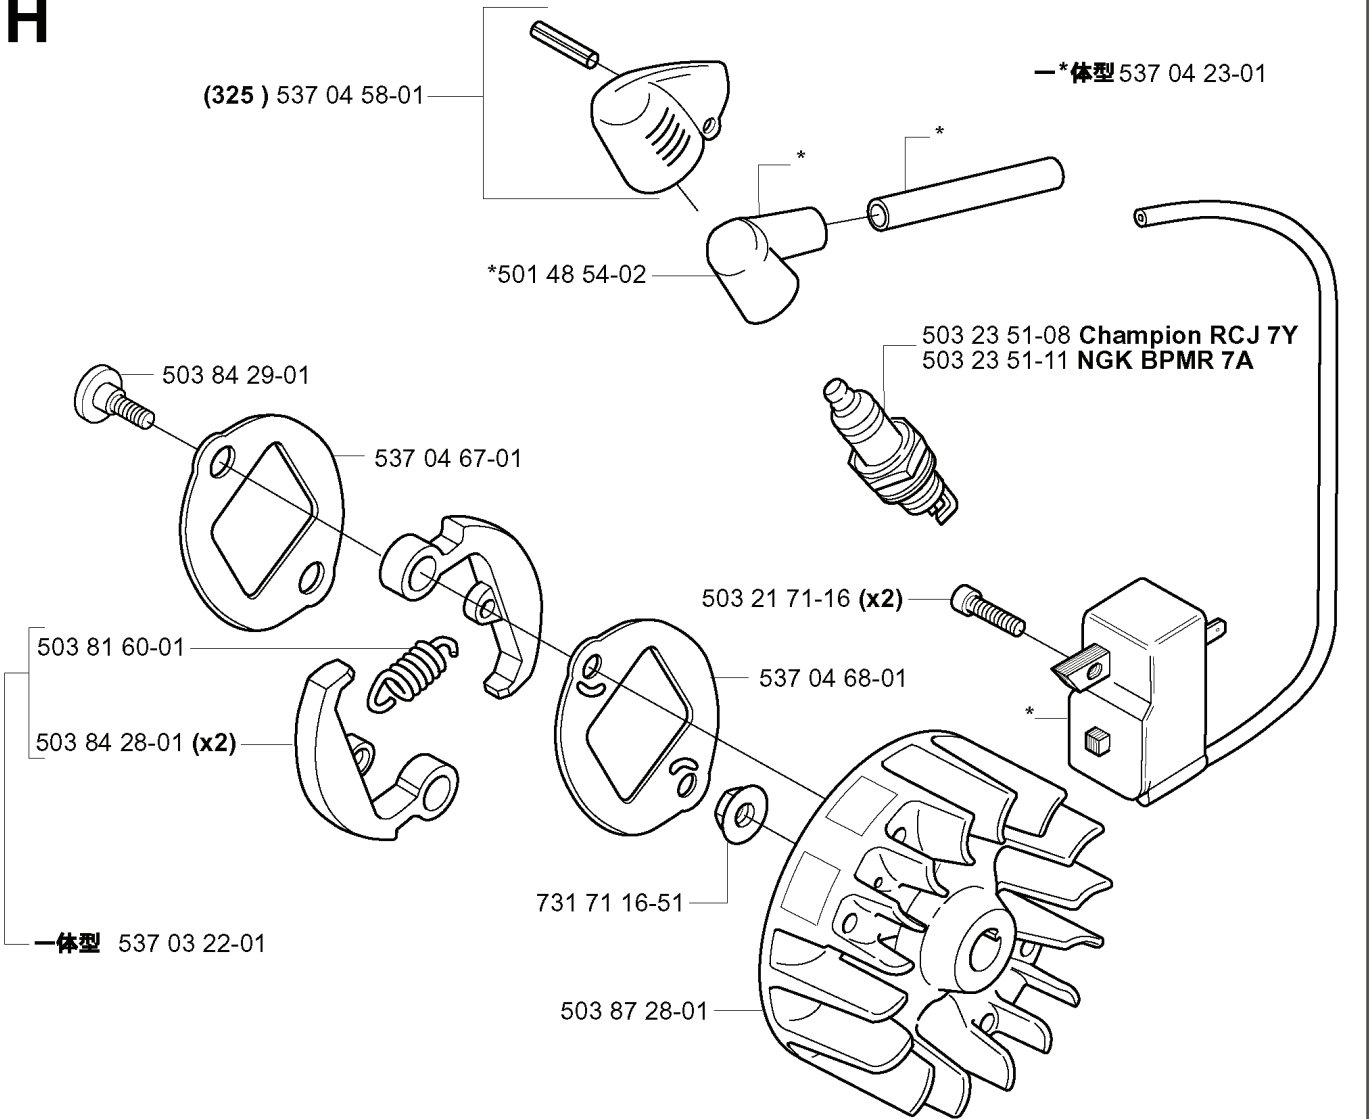

G —*体型 537 06 86-01

REF.	PART NO.	DESCRIPTION	REMARK	QTY.	KIT
537 06 86-01	537068601	FUEL TANK		1	
503 93 66-01	503936601	PURGE		1	
537 04 24-01	537042401	FUEL HOSE		2	
503 44 32-01	503443201	FUEL FILTER		1	
537 05 11-01	537051101	HOSE CLAMP		1	
503 91 10-01	503911001	SUSPENSION		4	
537 05 23-01	537052301	FUEL HOSE		1	
503 73 58-01	503735801	BUSHING		2	
503 91 18-02	503911802	TANK CAP		1	

A 322 R
325 R-X

一体型 503 72 43-07

REF.	PART NO.	DESCRIPTION	REMARK	QTY.	KIT
502 19 97-02	502199702	HANDLE		2	
537 17 18-01	537171801	INNERHYLSA	325 R-X	1	
503 88 88-01	503888801	TUBE		1	
503 86 45-01	503864501	DRIVE SHAFT		1	
537 02 76-01	537027601	LABEL		1	
503 87 26-01	503872601	CLUTCH DRUM ASSY		1	
503 21 75-25	503217525	SCREW IHSCFT		2	
502 21 12-01	502211201	STAPLE		1	
537 08 59-01	537085901	HANDLEBAR		1	
503 96 31-01	503963101	BRACKET		1	
503 75 00-01	503750001	HANDLEBAR BRACKET		1	
503 72 29-01	503722901	COVER		1	
502 20 38-01	502203801	KNOB		1	
725 23 86-51	725238651	SCREW EHHM		1	
503 88 23-01	503882301	BRACKET		1	
502 19 71-01	502197101	SQUARE NUT		1	
537 13 11-01	537131101	HOOK		1	
503 21 75-16	503217516	SCREW IHSCFT		4	
503 72 43-07	503724307	HANDLEBAR		1	

H

REF.	PART NO.	DESCRIPTION	REMARK	QTY.	KIT
537 04 58-01	537045801	COVER	325	1	
501 48 54-02	501485402	SPARK PLUG CAP		1	
503 84 29-01	503842901	SCREW		1	
537 04 67-01	537046701	WASHER		1	
503 81 60-01	503816001	CLUTCH SPRING		1	
503 84 28-01	503842801	CLUTCH SHOE		2	
537 03 22-01	537032201	CLUTCH ASSY		1	
503 87 28-01	503872801	FLYWHEEL		1	
731 71 16-51	731711651	HEXAGON NUT FLANGE		1	
537 04 68-01	537046801	WASHER		1	
503 21 71-16	503217116	SCREW IHSCT		2	
503 23 51-11	503235111	SPARK PLUG	NGK BPMR 7A	1	
503 23 51-08	503235108	SPARK PLUG	CHAMPION RCJ 7Y	1	
537 04 23-01	537042301	IGNITION MODULE		1	