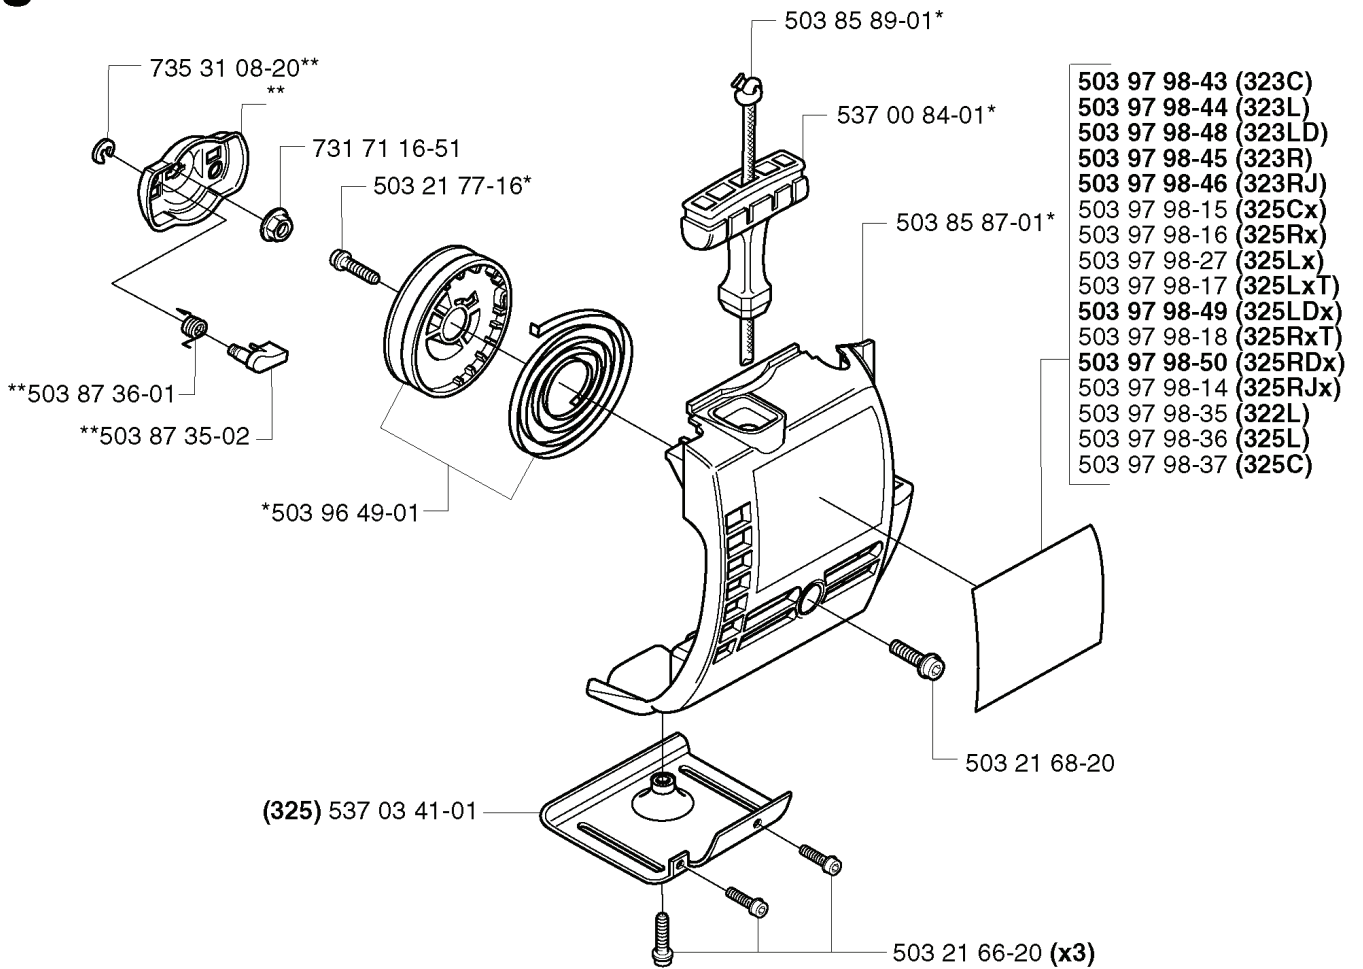

323 C, 20020100001-20051800000

SPARE PARTS LIST

N *compl 537 04 11-01
**compl 537 04 12-03

REF.	PART NO.	DESCRIPTION	REMARK	QTY.	KIT
537 04 11-01	537041101	CRANKCASE		1	
537 04 12-03	537041203	CLUTCH COVER		1	
503 21 68-20	503216820	SCREW IHSCFT		3	
537 03 23-01	537032301	CLAMPING SLEEVE ASSY		1	
503 21 68-25	503216825	SCREW IHSCFT		2	
537 03 24-01	537032401	INSULATOR		1	
503 21 66-20	503216620	SCREW IHSCFT		1	
503 87 26-01	503872601	CLUTCH DRUM ASSY		1	
503 21 71-16	503217116	SCREW IHSCFT		1	
537 07 36-01	537073601	SPRING		1	

J

****compl 503 87 33-02**

***compl 503 85 28-01**

REF.	PART NO.	DESCRIPTION	REMARK	QTY.	KIT
503 87 33-02	503873302	BRIDGE		1	
735 31 08-20	735310820	E-CLIP		1	
731 71 16-51	731711651	HEXAGON NUT FLANGE		1	
503 21 77-16	503217716	SCREW IH SCT		1	
503 87 36-01	503873601	SPRING		1	
503 87 35-02	503873502	STARTER PAWL		1	
503 96 49-01	503964901	STARTER PULLEY		1	
537 03 41-01	537034101	PROTECTIVE PLATE	325	1	
503 21 66-20	503216620	SCREW IH SCT		3	
503 21 68-20	503216820	SCREW IH SCFT		1	
503 97 98-37	503979837	DECAL	325C	1	
503 97 98-36	503979836	DECAL	325L	1	
503 97 98-35	503979835	DECAL	322L	1	
503 97 98-14	503979814	DECAL	325R JX	1	
503 97 98-50	503979850	DECAL	325RDX	1	
503 97 98-18	503979818	DECAL	325RXT	1	
503 97 98-49	503979849	DECAL	325LDX	1	
503 97 98-17	503979817	DECAL	325LXT	1	
503 97 98-27	503979827	DECAL	325LX	1	
503 97 98-16	503979816	DECAL	325RX	1	
503 97 98-15	503979815	DECAL	325CX	1	
503 97 98-46	503979846	DECAL	323RJ	1	
503 97 98-45	503979845	DECAL	323R	1	
503 97 98-48	503979848	DECAL	323LD	1	
503 97 98-44	503979844	DECAL	323L	1	
503 97 98-43	503979843	DECAL	323C	1	
503 85 87-01	503858701	STARTER HOUSING		1	
537 00 84-01	537008401	STARTER HANDLE		1	
503 85 89-01	503858901	STARTER ROPE		1	
503 85 28-01	503852801	STARTER ASSY		1	