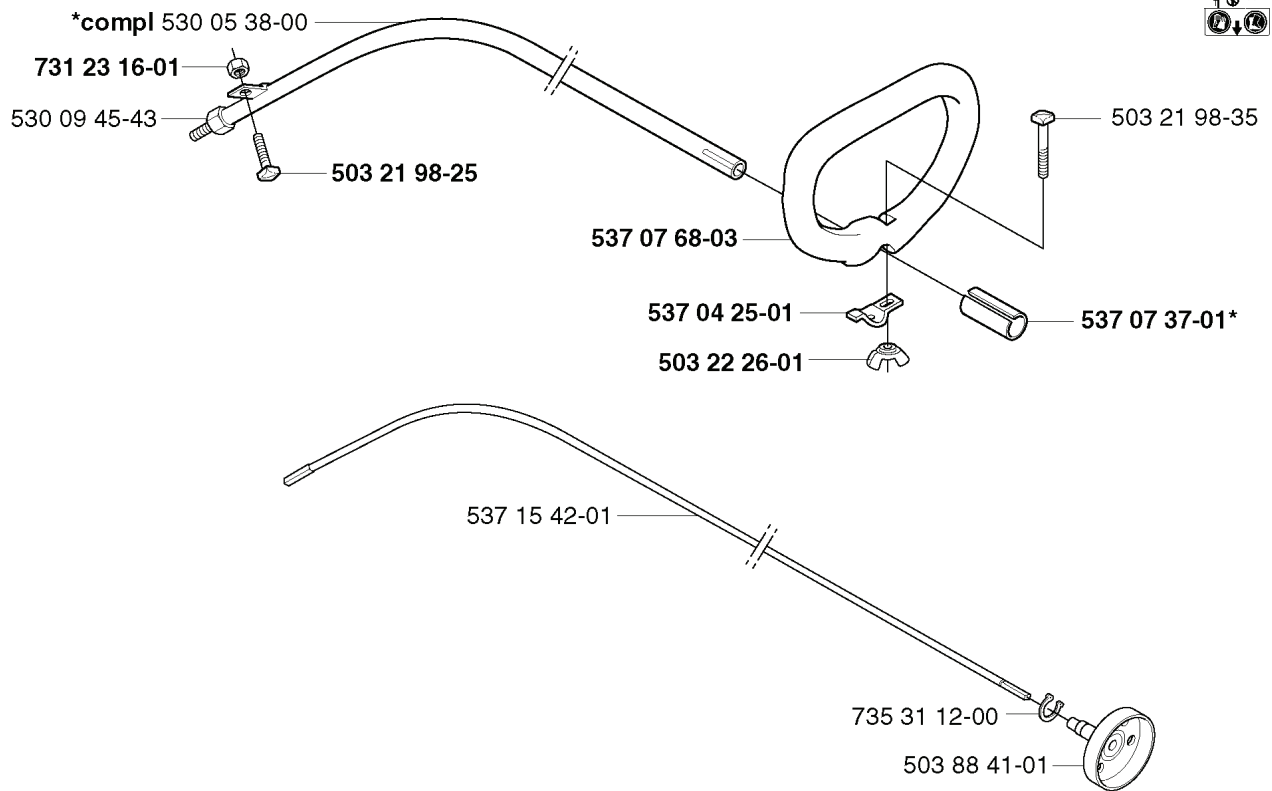

325Cx

***compl 537 07 65-01**

503 79 56-01 537 02 76-03

REF.	PART NO.	DESCRIPTION	REMARK	QTY.	KIT
537 07 65-01	537076501	BEARING HOUSING		1	
725 23 70-51	725237051	SCREW		1	
537 07 62-01	537076201	BEARING HOUSING		1	
503 20 07-30	503200730	SCREW IHSCFM		1	
537 07 64-01	537076401	BLADE SHAFT		1	
503 25 05-01	503250501	BALL BEARING		2	
735 31 27-01	735312701	CIRCLIP		1	
537 11 46-01	537114601	WASHER		1	
537 11 47-01	537114701	NUT		1	
537 07 63-01	537076301	DRIVER		1	
503 84 69-02	503846902	SHAFT		1	
503 88 41-01	503884101	CLUTCH DRUM		1	
735 31 12-00	735311200	CIRCLIP		1	
503 22 26-01	503222601	NUT		1	
537 04 25-01	537042501	ATTACHMENT PLATE		1	
537 07 68-02	537076802	HANDLE		1	
503 21 98-35	503219835	SCREW		1	
537 07 74-01	537077401	TUBE		1	
503 79 56-01	503795601	LABEL		1	
537 02 76-03	537027603	LABEL		1	

P *compl 503 85 24-74

REF.	PART NO.	DESCRIPTION	REMARK	QTY.	KIT
503 85 24-74	503852474	CRANKSHAFT ASSY		1	
738 21 01-10	738210110	BALL BEARING		1	
503 94 05-01	503940501	CUP		1	
503 94 02-01	503940201	BEARING CAGE		1	
503 83 61-01	503836101	BEARING CAGE		1	
503 71 22-01	503712201	BEARING		1	

A 323C
325C

503 79 56-01 537 02 76-03

REF.	PART NO.	DESCRIPTION	REMARK	QTY.	KIT
530 05 38-00	530053800	SHAFT		1	
731 23 16-01	731231601	HEXAGON NUT		1	
530 09 45-43	530094543	DRIVER		1	
503 21 98-25	503219825	SCREW		1	
537 15 42-01	537154201	SHAFT		1	
503 88 41-01	503884101	CLUTCH DRUM		1	
735 31 12-00	735311200	CIRCLIP		1	
503 22 26-01	503222601	NUT		1	
537 04 25-01	537042501	ATTACHMENT PLATE		1	
537 07 68-03	537076803	HANDLE		1	
537 07 37-01	537073701	SPACING TUBE		1	
503 21 98-35	503219835	SCREW		1	
537 02 76-03	537027603	LABEL		1	
503 79 56-01	503795601	LABEL		1	