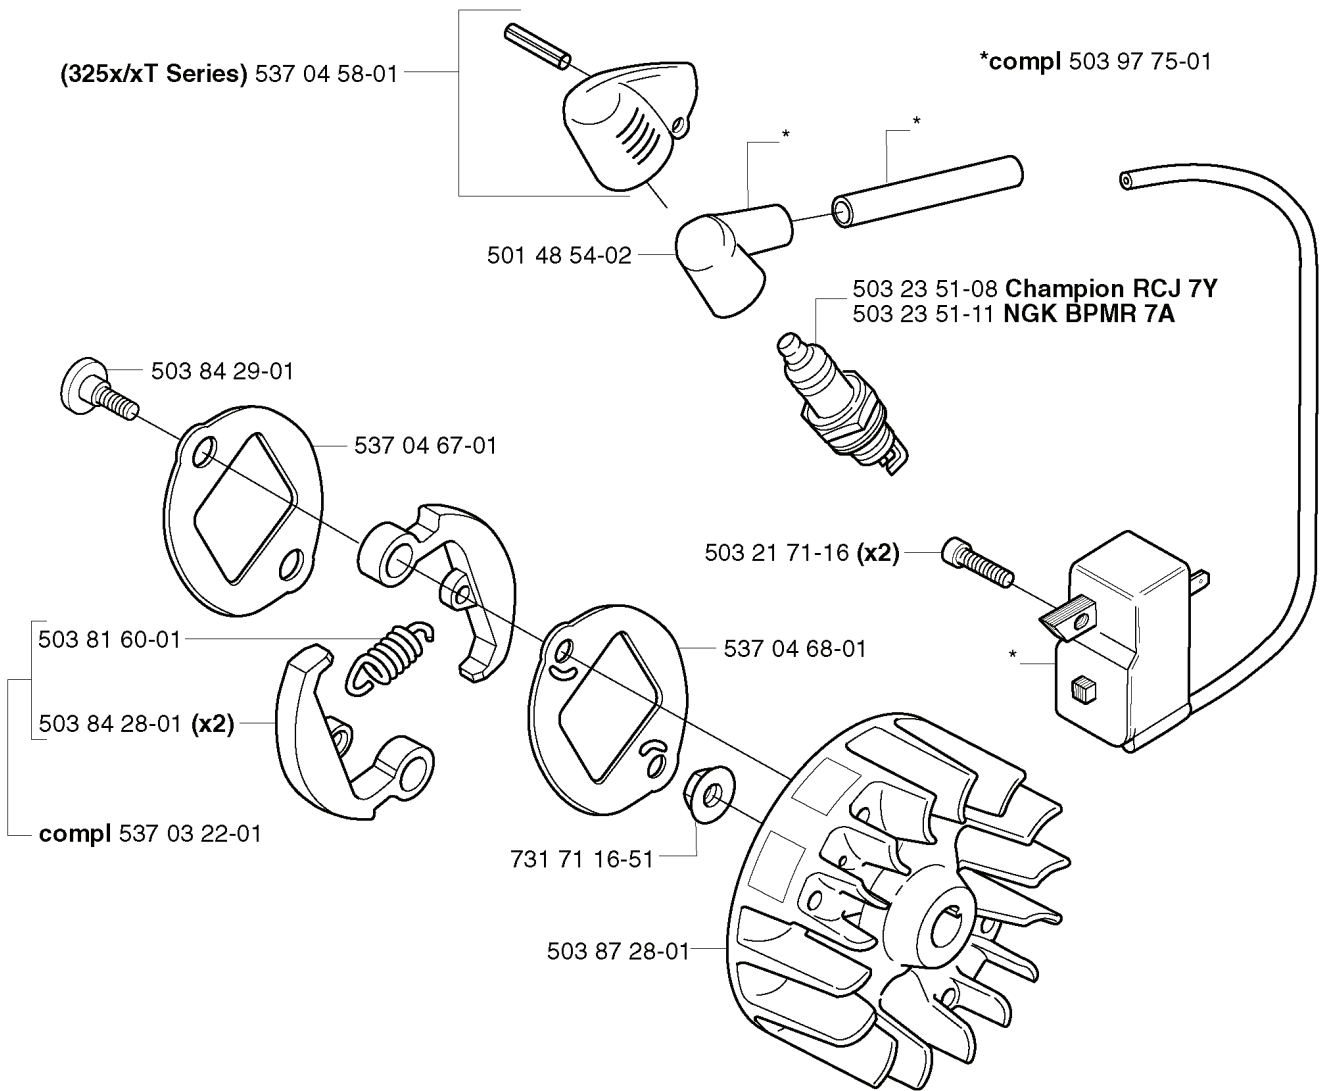

323 C, 20020100001-20051800000

SPARE PARTS LIST

N *compl 537 04 11-01
**compl 537 04 12-03

REF.	PART NO.	DESCRIPTION	REMARK	QTY.	KIT
537 04 11-01	537041101	CRANKCASE		1	
537 04 12-03	537041203	CLUTCH COVER		1	
503 21 68-20	503216820	SCREW IHSCFT		3	
537 03 23-01	537032301	CLAMPING SLEEVE ASSY		1	
503 21 68-25	503216825	SCREW IHSCFT		2	
537 03 24-01	537032401	INSULATOR		1	
503 21 66-20	503216620	SCREW IHSCFT		1	
503 87 26-01	503872601	CLUTCH DRUM ASSY		1	
503 21 71-16	503217116	SCREW IHSCFT		1	
537 07 36-01	537073601	SPRING		1	

503 81 60-01

537 04 68-01

503 84 28-01 (x2)

compl 537 03 22-01

731 71 16-51

503 87 28-01

REF.	PART NO.	DESCRIPTION	REMARK	QTY.	KIT
5370458-01	537045801	COVER	325X/XT SERIES	1	
5014854-02	501485402	SPARK PLUG CAP		1	
5038429-01	503842901	SCREW		1	
5370467-01	537046701	WASHER		1	
5038160-01	503816001	CLUTCH SPRING		1	
5038428-01	503842801	CLUTCH SHOE		2	
5370322-01	537032201	CLUTCH ASSY		1	
7317116-51	731711651	HEXAGON NUT FLANGE		1	
5038728-01	503872801	FLYWHEEL		1	
5370468-01	537046801	WASHER		1	
5032171-16	503217116	SCREW IHSCT		2	
5032351-11	503235111	SPARK PLUG	NGK BPMR 7A	1	
5032351-08	503235108	SPARK PLUG	CHAMPION RCJ 7Y	1	
5039775-01	503977501	ELECTRONIC MODULE		1	