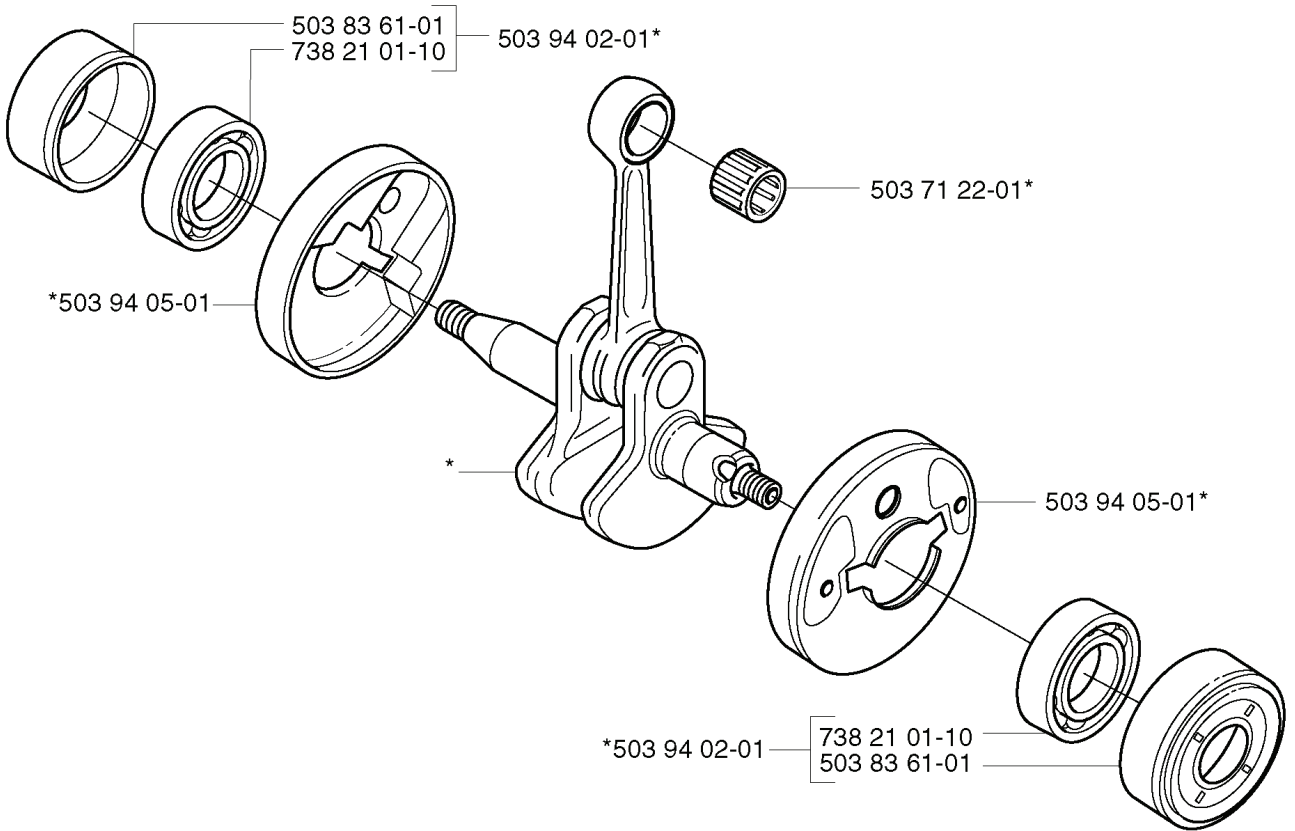

325Cx

***compl 537 07 65-01**

503 79 56-01 537 02 76-03

REF.	PART NO.	DESCRIPTION	REMARK	QTY.	KIT
537 07 65-01	537076501	BEARING HOUSING		1	
725 23 70-51	725237051	SCREW		1	
537 07 62-01	537076201	BEARING HOUSING		1	
503 20 07-30	503200730	SCREW IHSCFM		1	
537 07 64-01	537076401	BLADE SHAFT		1	
503 25 05-01	503250501	BALL BEARING		2	
735 31 27-01	735312701	CIRCLIP		1	
537 11 46-01	537114601	WASHER		1	
537 11 47-01	537114701	NUT		1	
537 07 63-01	537076301	DRIVER		1	
503 84 69-02	503846902	SHAFT		1	
503 88 41-01	503884101	CLUTCH DRUM		1	
735 31 12-00	735311200	CIRCLIP		1	
503 22 26-01	503222601	NUT		1	
537 04 25-01	537042501	ATTACHMENT PLATE		1	
537 07 68-02	537076802	HANDLE		1	
503 21 98-35	503219835	SCREW		1	
537 07 74-01	537077401	TUBE		1	
503 79 56-01	503795601	LABEL		1	
537 02 76-03	537027603	LABEL		1	

P *compl 503 85 24-74

REF.	PART NO.	DESCRIPTION	REMARK	QTY.	KIT
503 85 24-74	503852474	CRANKSHAFT ASSY		1	
738 21 01-10	738210110	BALL BEARING		1	
503 94 05-01	503940501	CUP		1	
503 94 02-01	503940201	BEARING CAGE		1	
503 83 61-01	503836101	BEARING CAGE		1	
503 71 22-01	503712201	BEARING		1	

A 323C
325C

503 79 56-01 537 02 76-03

REF.	PART NO.	DESCRIPTION	REMARK	QTY.	KIT
530 05 38-00	530053800	SHAFT		1	
731 23 16-01	731231601	HEXAGON NUT		1	
530 09 45-43	530094543	DRIVER		1	
503 21 98-25	503219825	SCREW		1	
537 15 42-01	537154201	SHAFT		1	
503 88 41-01	503884101	CLUTCH DRUM		1	
735 31 12-00	735311200	CIRCLIP		1	
503 22 26-01	503222601	NUT		1	
537 04 25-01	537042501	ATTACHMENT PLATE		1	
537 07 68-03	537076803	HANDLE		1	
537 07 37-01	537073701	SPACING TUBE		1	
503 21 98-35	503219835	SCREW		1	
537 02 76-03	537027603	LABEL		1	
503 79 56-01	503795601	LABEL		1	