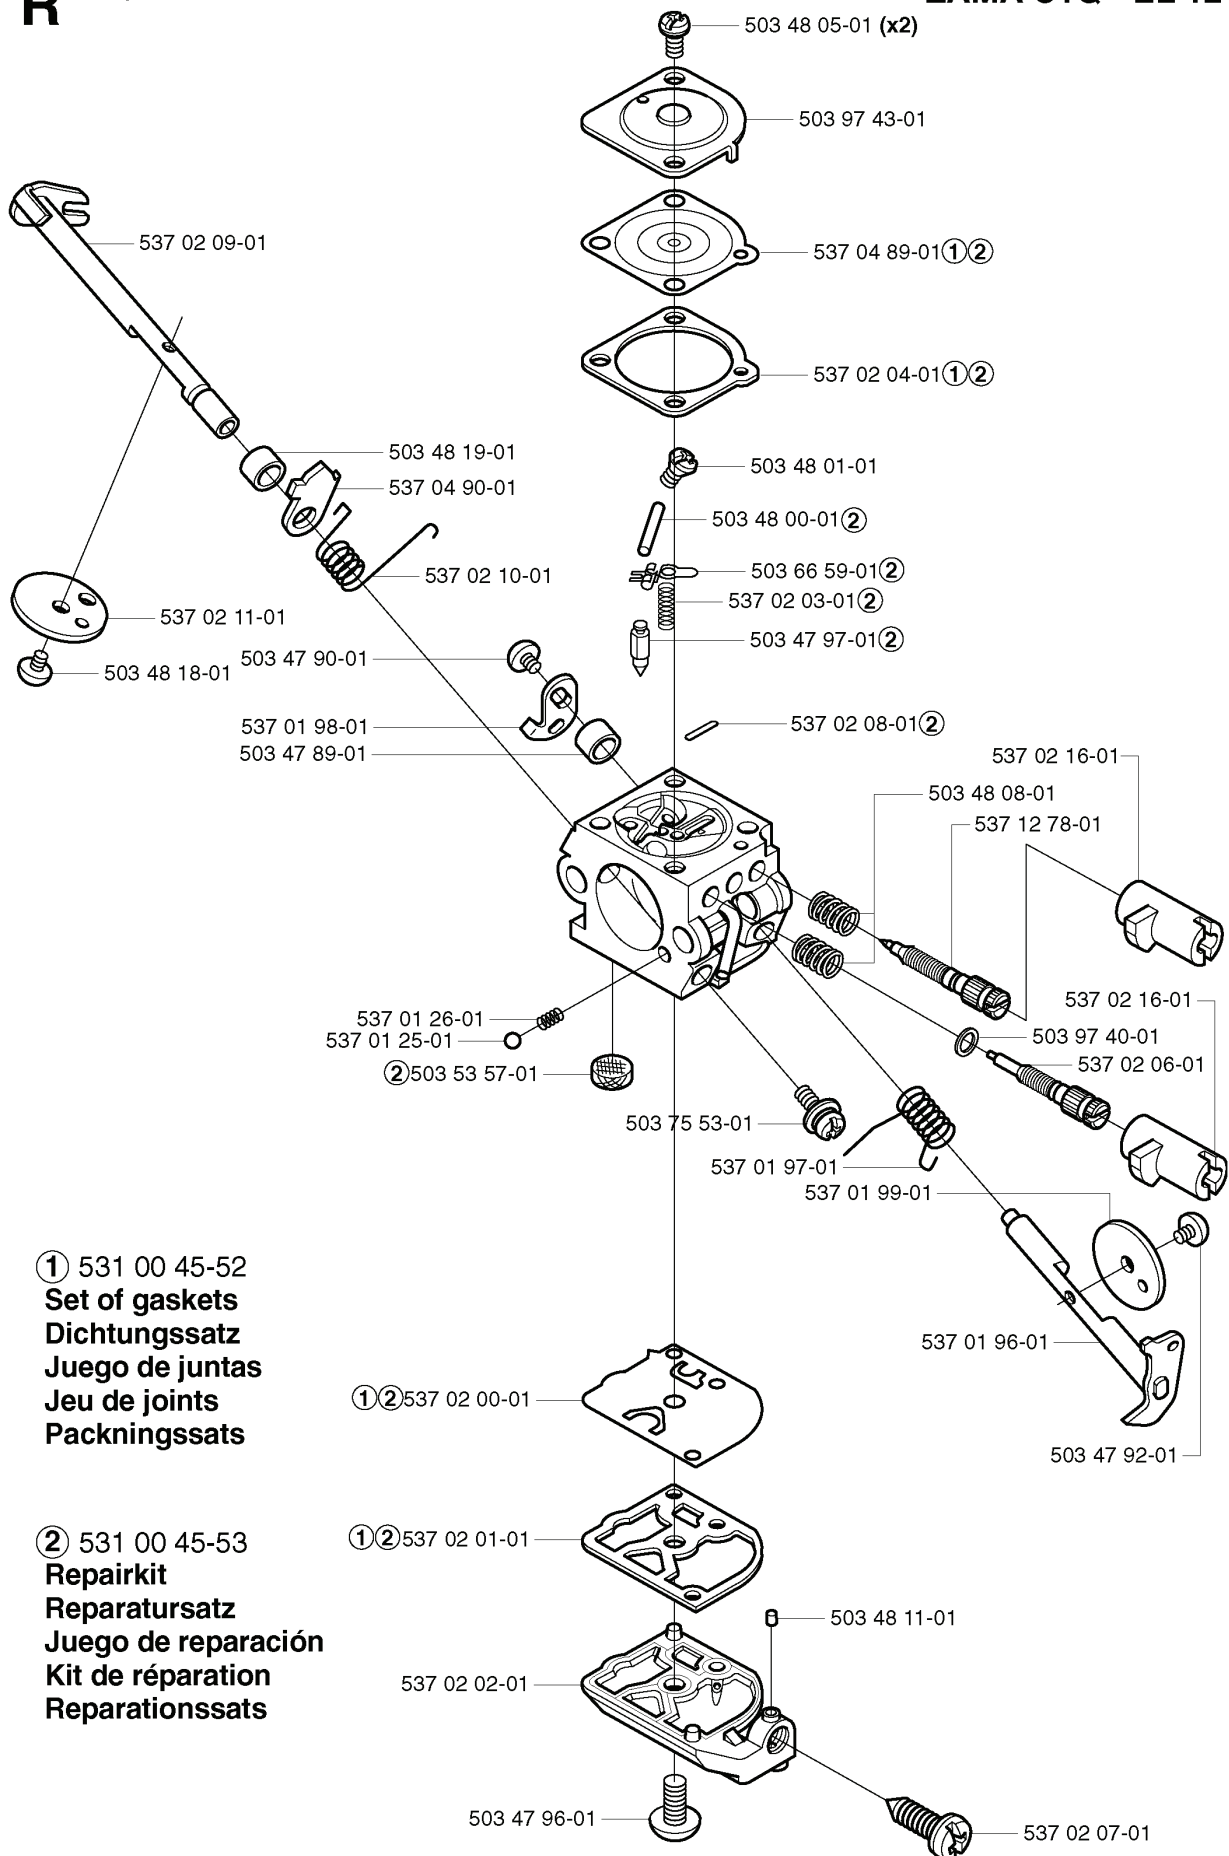

R compl 503 28 31-11

ZAMA C1Q - EL 12

① 531 00 45-52
Set of gaskets
Dichtungssatz
Juego de juntas
Jeu de joints
Packningssats

② 531 00 45-53
Repairkit
Reparatursatz
Juego de reparación
Kit de réparation
Reparationsats