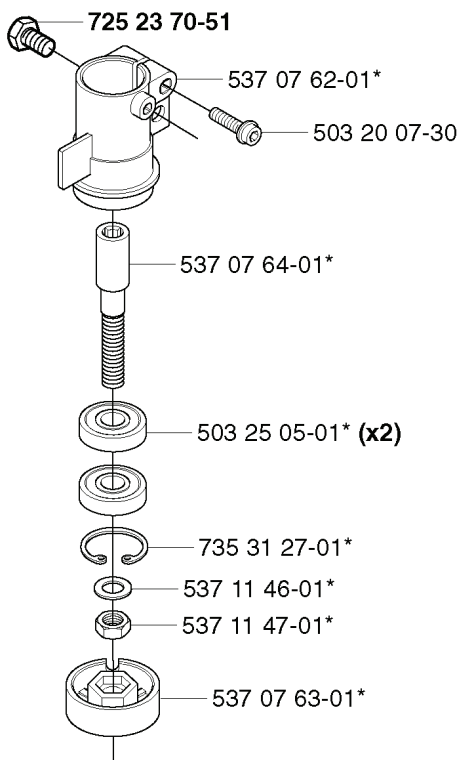

325Cx

***compl 537 07 65-01**

503 79 56-01 537 02 76-03

REF.	PART NO.	DESCRIPTION	REMARK	QTY.	KIT
537 07 65-01	537076501	BEARING HOUSING		1	
725 23 70-51	725237051	SCREW		1	
537 07 62-01	537076201	BEARING HOUSING		1	
503 20 07-30	503200730	SCREW IHSCFM		1	
537 07 64-01	537076401	BLADE SHAFT		1	
503 25 05-01	503250501	BALL BEARING		2	
735 31 27-01	735312701	CIRCLIP		1	
537 11 46-01	537114601	WASHER		1	
537 11 47-01	537114701	NUT		1	
537 07 63-01	537076301	DRIVER		1	
503 84 69-02	503846902	SHAFT		1	
503 88 41-01	503884101	CLUTCH DRUM		1	
735 31 12-00	735311200	CIRCLIP		1	
503 22 26-01	503222601	NUT		1	
537 04 25-01	537042501	ATTACHMENT PLATE		1	
537 07 68-02	537076802	HANDLE		1	
503 21 98-35	503219835	SCREW		1	
537 07 74-01	537077401	TUBE		1	
503 79 56-01	503795601	LABEL		1	
537 02 76-03	537027603	LABEL		1	