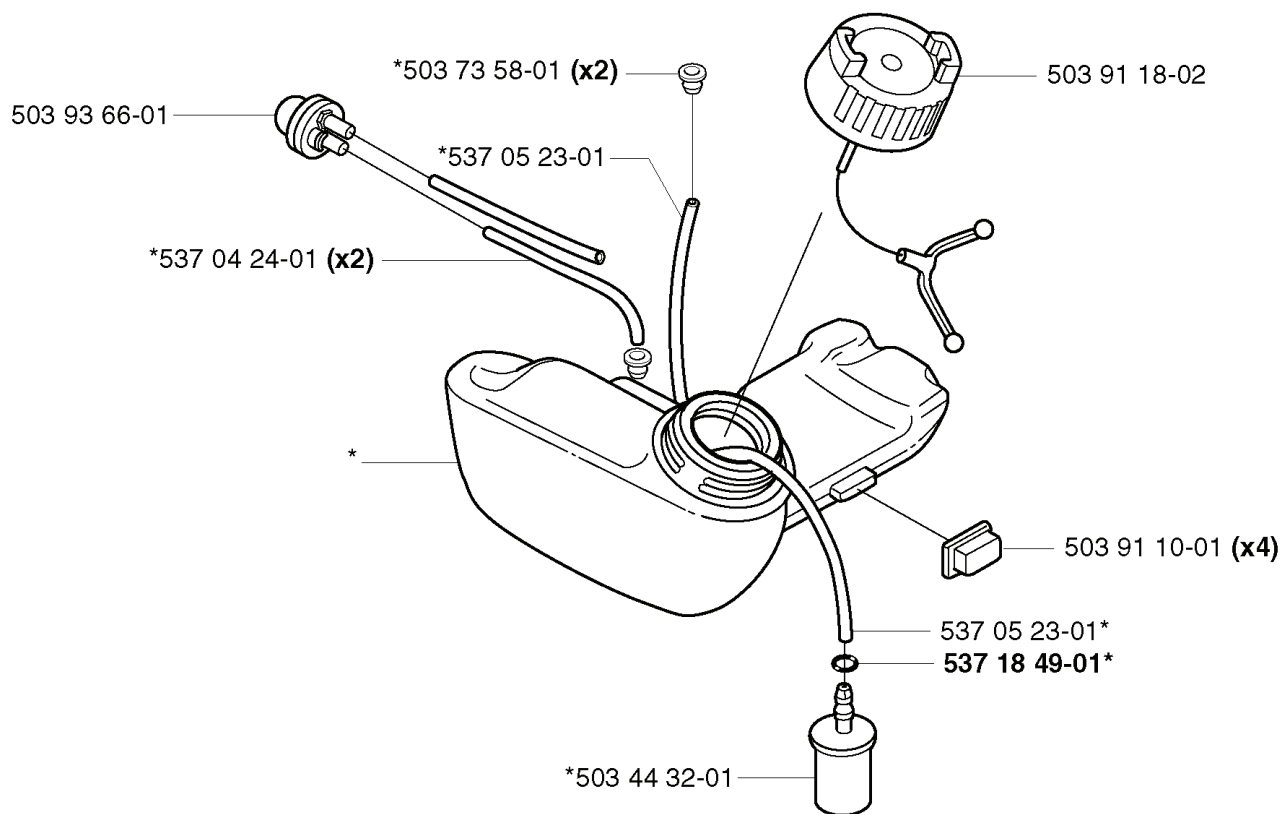

323 C, 20020100001-20051800000

SPARE PARTS LIST

N *compl 537 04 11-01
**compl 537 04 12-03

REF.	PART NO.	DESCRIPTION	REMARK	QTY.	KIT
537 04 11-01	537041101	CRANKCASE		1	
537 04 12-03	537041203	CLUTCH COVER		1	
503 21 68-20	503216820	SCREW IHSCFT		3	
537 03 23-01	537032301	CLAMPING SLEEVE ASSY		1	
503 21 68-25	503216825	SCREW IHSCFT		2	
537 03 24-01	537032401	INSULATOR		1	
503 21 66-20	503216620	SCREW IHSCFT		1	
503 87 26-01	503872601	CLUTCH DRUM ASSY		1	
503 21 71-16	503217116	SCREW IHSCFT		1	
537 07 36-01	537073601	SPRING		1	

503 81 60-01

537 04 68-01

503 84 28-01 (x2)

compl 537 03 22-01

731 71 16-51

503 87 28-01

REF.	PART NO.	DESCRIPTION	REMARK	QTY.	KIT
5370458-01	537045801	COVER	325X/XT SERIES	1	
5014854-02	501485402	SPARK PLUG CAP		1	
5038429-01	503842901	SCREW		1	
5370467-01	537046701	WASHER		1	
5038160-01	503816001	CLUTCH SPRING		1	
5038428-01	503842801	CLUTCH SHOE		2	
5370322-01	537032201	CLUTCH ASSY		1	
7317116-51	731711651	HEXAGON NUT FLANGE		1	
5038728-01	503872801	FLYWHEEL		1	
5370468-01	537046801	WASHER		1	
5032171-16	503217116	SCREW IHSCT		2	
5032351-11	503235111	SPARK PLUG	NGK BPMR 7A	1	
5032351-08	503235108	SPARK PLUG	CHAMPION RCJ 7Y	1	
5039775-01	503977501	ELECTRONIC MODULE		1	

K *compl 537 06 86-01

REF.	PART NO.	DESCRIPTION	REMARK	QTY.	KIT
5370686-01	537068601	FUEL TANK		1	
5037358-01	503735801	BUSHING		2	
5039366-01	503936601	PURGE		1	
5370424-01	537042401	FUEL HOSE		2	
5034432-01	503443201	FUEL FILTER		1	
5371849-01	537184901	O-RING		1	
5370523-01	537052301	FUEL HOSE		1	
5039110-01	503911001	SUSPENSION		4	
5039118-02	503911802	TANK CAP		1	