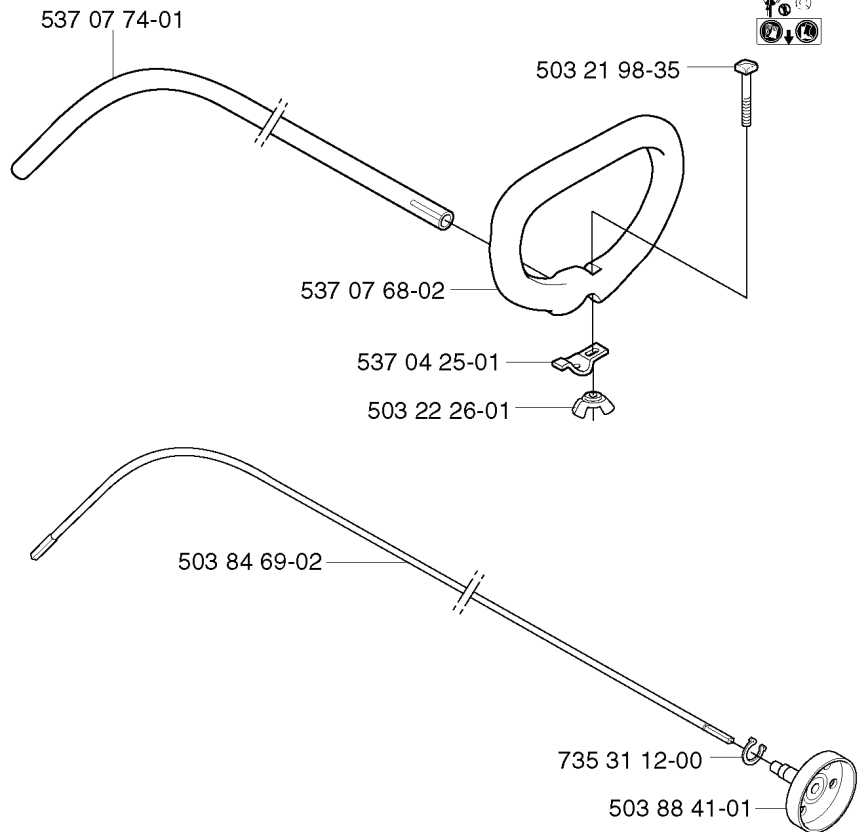

503 79 56-01 537 02 76-03