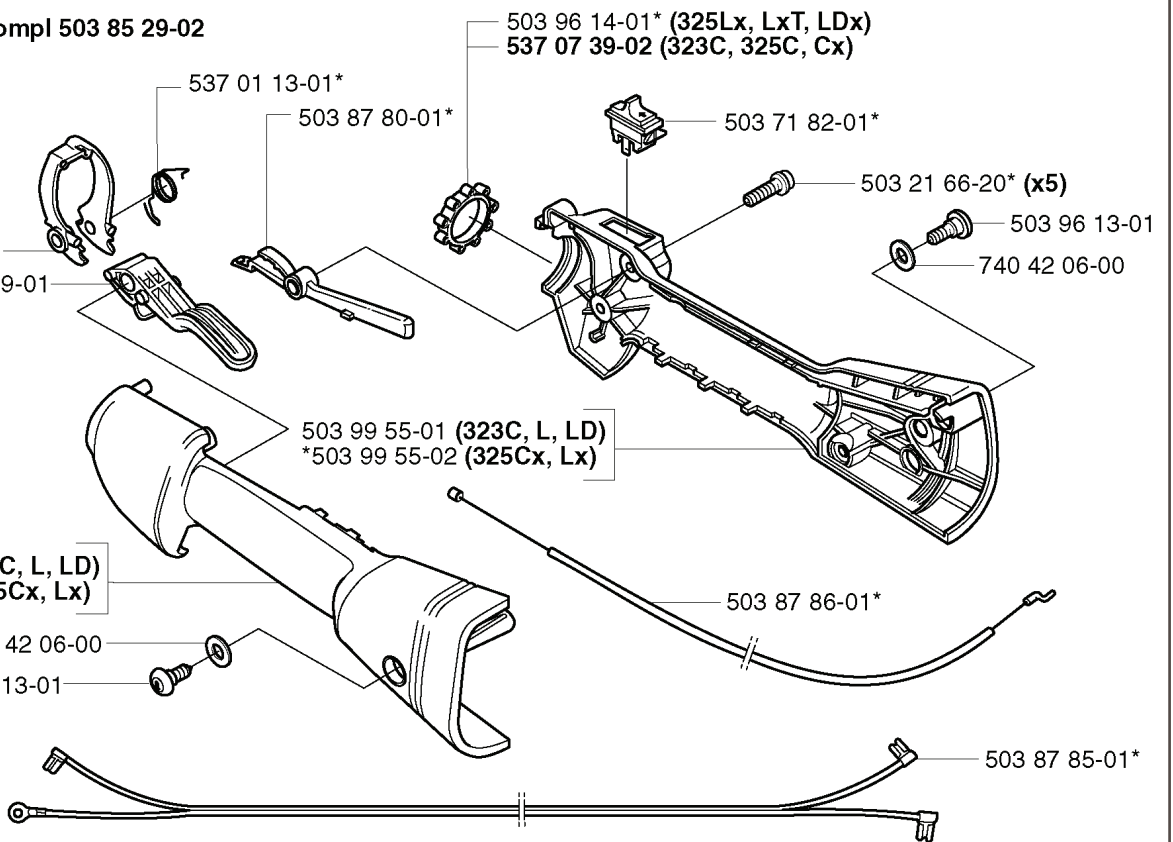

A 323C
325C

503 79 56-01 537 02 76-03

REF.	PART NO.	DESCRIPTION	REMARK	QTY.	KIT
530 05 38-00	530053800	SHAFT		1	
731 23 16-01	731231601	HEXAGON NUT		1	
530 09 45-43	530094543	DRIVER		1	
503 21 98-25	503219825	SCREW		1	
537 15 42-01	537154201	SHAFT		1	
503 88 41-01	503884101	CLUTCH DRUM		1	
735 31 12-00	735311200	CIRCLIP		1	
503 22 26-01	503222601	NUT		1	
537 04 25-01	537042501	ATTACHMENT PLATE		1	
537 07 68-03	537076803	HANDLE		1	
537 07 37-01	537073701	SPACING TUBE		1	
503 21 98-35	503219835	SCREW		1	
537 02 76-03	537027603	LABEL		1	
503 79 56-01	503795601	LABEL		1	

503 71 82-01*

503 21 66-20* (x5)

503 96 13-01

740 42 06-00

503 99 55-01 (323C, L, LD)

*503 99 55-02 (325Cx, Lx)

503 99 56-01 (323C, L, LD)

*503 99 56-02 (325Cx, Lx)

740 42 06-00

503 96 13-01

503 87 86-01*

503 87 85-01*

REF.	PART NO.	DESCRIPTION	REMARK	QTY.	KIT
503 85 29-02	503852902	HANDLE		1	
503 91 81-01	503918101	THROTTLE LEVER		1	
503 87 79-01	503877901	THROTTLE TRIGGER		1	
503 99 56-01	503995601	HANDLE HALF	323C, L, LD	1	
503 99 56-02	503995602	HANDLE HALF	325CX, LX	1	
503 99 55-02	503995502	HANDLE HALF	325CX, LX	1	
503 99 55-01	503995501	HANDLE HALF	323C, L, LD	1	
503 87 80-01	503878001	THROTTLE LOCKOUT		1	
537 01 13-01	537011301	RECOIL SPRING		1	
503 96 14-01	503961401	ABSORBER	325LX, LXT, LDX	1	
537 07 39-02	537073902	ANTIVIBRATION ELEMENT	323C, 325C, CX	1	
503 87 86-01	503878601	THROTTLE CABLE ASSY		1	
503 87 85-01	503878501	SHORT CIRCUIT CABLE		1	
740 42 06-00	740420600	O-RING		1	
503 96 13-01	503961301	SCREW		1	
503 21 66-20	503216620	SCREW IH SCT		5	
503 71 82-01	503718201	SWITCH		1	