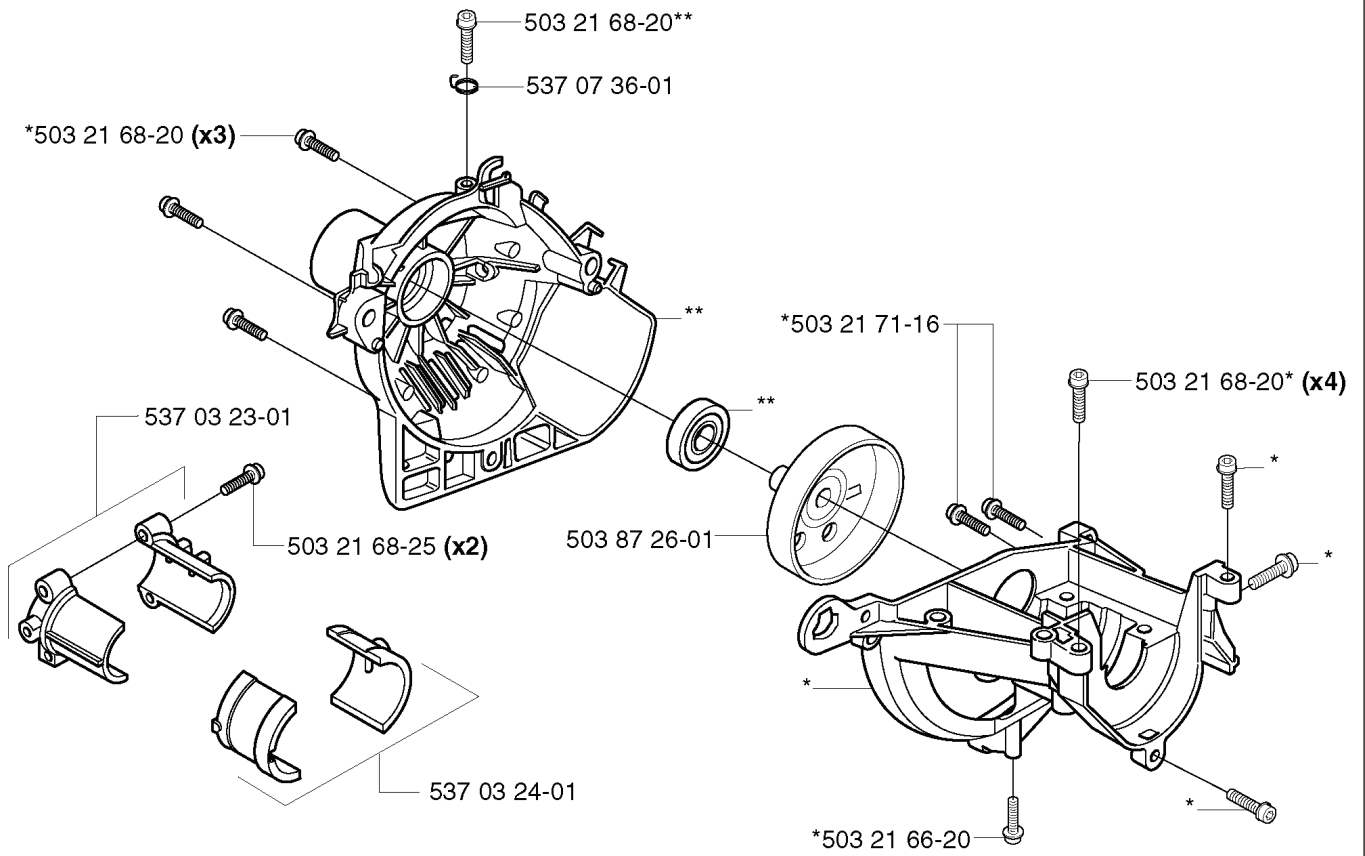

323 C, 20020100001-20051800000

SPARE PARTS LIST

N *compl 537 04 11-01
**compl 537 04 12-03

REF.	PART NO.	DESCRIPTION	REMARK	QTY.	KIT
537 04 11-01	537041101	CRANKCASE		1	
537 04 12-03	537041203	CLUTCH COVER		1	
503 21 68-20	503216820	SCREW IHSCFT		3	
537 03 23-01	537032301	CLAMPING SLEEVE ASSY		1	
503 21 68-25	503216825	SCREW IHSCFT		2	
537 03 24-01	537032401	INSULATOR		1	
503 21 66-20	503216620	SCREW IHSCFT		1	
503 87 26-01	503872601	CLUTCH DRUM ASSY		1	
503 21 71-16	503217116	SCREW IHSCFT		1	
537 07 36-01	537073601	SPRING		1	

J

****compl 503 87 33-02**

***compl 503 85 28-01**

REF.	PART NO.	DESCRIPTION	REMARK	QTY.	KIT
503 87 33-02	503873302	BRIDGE		1	
735 31 08-20	735310820	E-CLIP		1	
731 71 16-51	731711651	HEXAGON NUT FLANGE		1	
503 21 77-16	503217716	SCREW IH SCT		1	
503 87 36-01	503873601	SPRING		1	
503 87 35-02	503873502	STARTER PAWL		1	
503 96 49-01	503964901	STARTER PULLEY		1	
537 03 41-01	537034101	PROTECTIVE PLATE	325	1	
503 21 66-20	503216620	SCREW IH SCT		3	
503 21 68-20	503216820	SCREW IH SCFT		1	
503 97 98-37	503979837	DECAL	325C	1	
503 97 98-36	503979836	DECAL	325L	1	
503 97 98-35	503979835	DECAL	322L	1	
503 97 98-14	503979814	DECAL	325R JX	1	
503 97 98-50	503979850	DECAL	325RDX	1	
503 97 98-18	503979818	DECAL	325RXT	1	
503 97 98-49	503979849	DECAL	325LDX	1	
503 97 98-17	503979817	DECAL	325LXT	1	
503 97 98-27	503979827	DECAL	325LX	1	
503 97 98-16	503979816	DECAL	325RX	1	
503 97 98-15	503979815	DECAL	325CX	1	
503 97 98-46	503979846	DECAL	323RJ	1	
503 97 98-45	503979845	DECAL	323R	1	
503 97 98-48	503979848	DECAL	323LD	1	
503 97 98-44	503979844	DECAL	323L	1	
503 97 98-43	503979843	DECAL	323C	1	
503 85 87-01	503858701	STARTER HOUSING		1	
537 00 84-01	537008401	STARTER HANDLE		1	
503 85 89-01	503858901	STARTER ROPE		1	
503 85 28-01	503852801	STARTER ASSY		1	