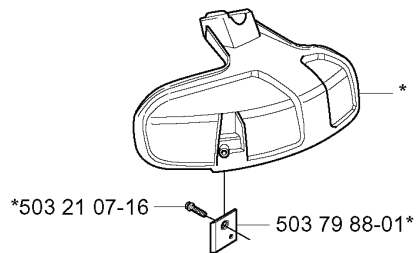

*compl 503 97 71-01
 323L
 323LD
 325Lx
 325LDx

REF.	PART NO.	DESCRIPTION	REMARK	QTY.	KIT
537 29 95-01	537299501	SAW BLADE GUARD	323R 325RX 325RDX	1	
503 93 42-02	503934202	COMBINATION GUARD	323R 323RJ 325RX 325RJX 325RDX	1	
503 79 88-01	503798801	BLADE		1	
502 27 22-01	502272201	SAW BLADE GUARD		1	
537 29 34-01	537293401	ADAPTER		1	
537 04 75-01	537047501	CLAMP		1	
725 23 68-71	725236871	SCREW EHHM		2	
537 18 96-01	537189601	TRIMMER GUARD	323C	1	
537 07 67-01	537076701	TRIMMER GUARD	325CX	1	
503 21 07-16	503210716	SCREW IHSCCT		1	
503 97 71-01	503977101	TRIMMER GUARD ASSY	323L 323LD 325LX 325LDX	1	
503 21 75-16	503217516	SCREW IHSCFT		1	
530 05 22-86	530052286	LINE		1	