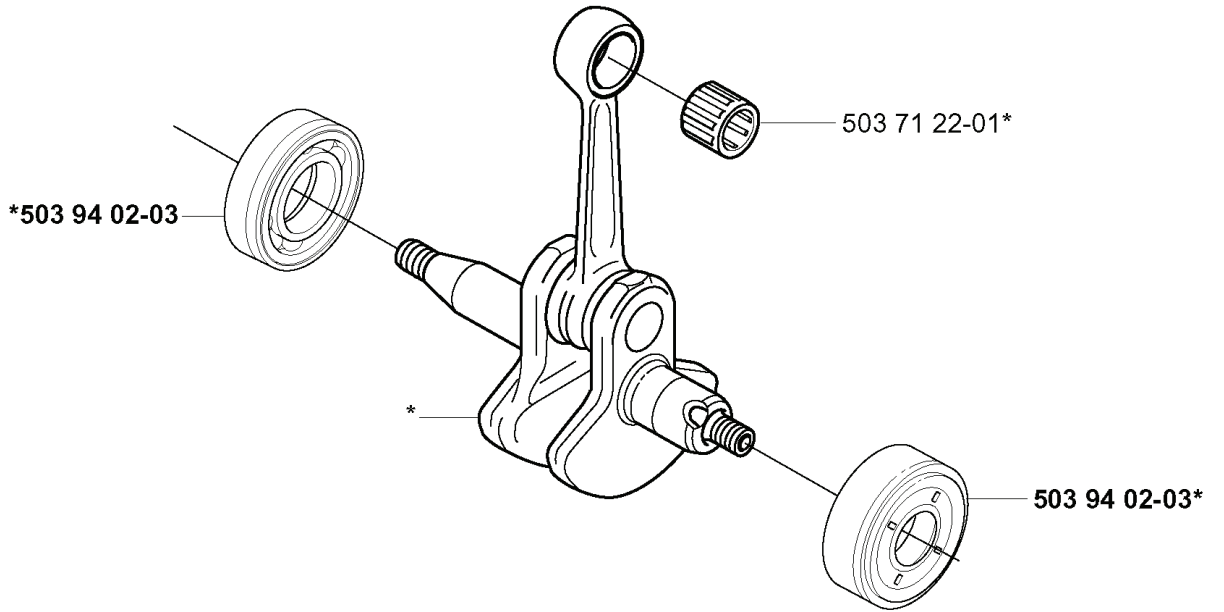

323 C, 20051800001-20080900000

SPARE PARTS LIST

S

*compl 503 85 24-75

REF.	PART NO.	DESCRIPTION	REMARK	QTY.	KIT
503 85 24-75	503852475	CRANKSHAFT ASSY		1	
503 94 02-03	503940203	BEARING CAGE		1	
503 71 22-01	503712201	BEARING		1	

T

Duo Balance

*compl 537 27 57-01

*compl 537 27 57-03 (USA)

compl 502 02 28-01

REF.	PART NO.	DESCRIPTION	REMARK	QTY.	KIT
537 27 57-01	537275701	HARNESS		1	
537 27 57-03	537275703	HARNESS	USA	1	
537 17 54-01	537175401	HIP PAD		3	
537 27 59-01	537275901	HIP PAD		1	
503 99 61-03	503996103	BAND		1	
503 99 61-01	503996101	BAND		1	
537 28 84-01	537288401	BUCKLE		1	
537 28 83-01	537288301	BUCKLE		1	
537 11 35-01	537113501	RETAINER		1	
735 31 09-20	735310920	E-CLIP		1	
502 02 29-02	502022902	HOOK		1	
502 02 38-01	502023801	SPRING		1	
502 02 30-02	502023002	LOCK		1	
502 02 28-01	502022801	HOOK		1	

Q ***compl 537 03 20-08

REF.	PART NO.	DESCRIPTION	REMARK	QTY.	KIT
537 03 20-08	537032008	CYLINDER		1	
503 28 90-43	503289043	PISTON RING		2	
737 44 08-00	737440800	CIRCLIP		2	
503 71 22-01	503712201	BEARING		1	
537 37 65-04	537376504	PISTON		1	
725 53 37-55	725533755	SCREW IHSCM		4	
537 01 41-01	537014101	GASKET		1	
537 16 19-01	537161901	MUFFLER ASSY		1	
537 03 94-01	537039401	MUFFLER ASSY	CAT.	1	
537 15 99-01	537159901	SPARK ARRESTER SCREEN		1	
503 87 17-01	503871701	SPARK ARRESTER SCREEN	CAT.	1	
503 20 29-50	503202950	SCREW IHSCFM		2	