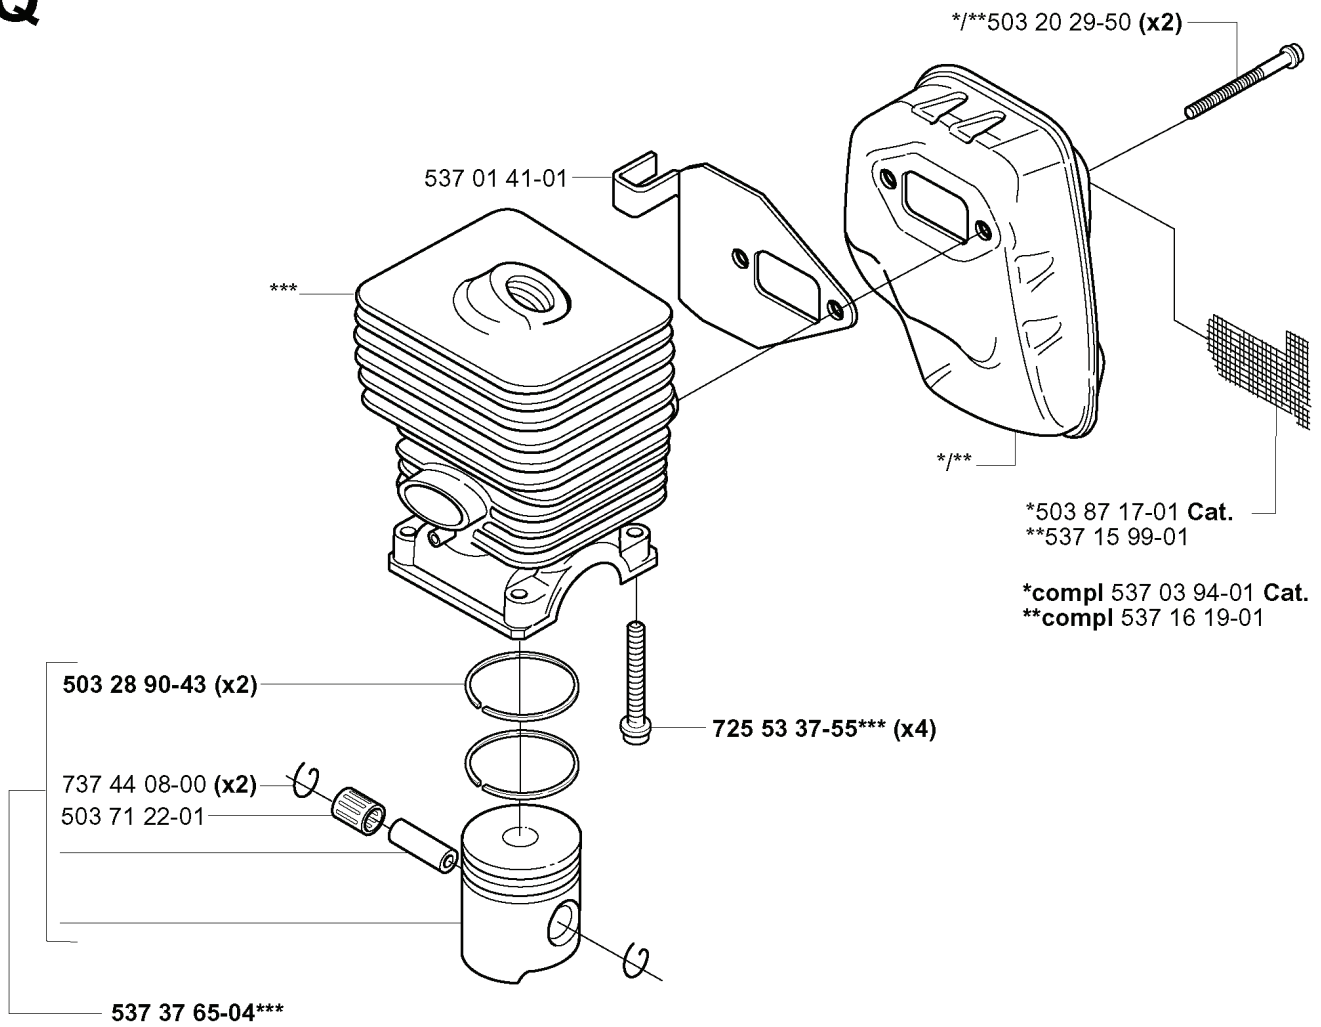

323 C, 20051800001-20080900000

SPARE PARTS LIST

S

*compl 503 85 24-75

REF.	PART NO.	DESCRIPTION	REMARK	QTY.	KIT
503 85 24-75	503852475	CRANKSHAFT ASSY		1	
503 94 02-03	503940203	BEARING CAGE		1	
503 71 22-01	503712201	BEARING		1	

T

Duo Balance

*compl 537 27 57-01

*compl 537 27 57-03 (USA)

compl 502 02 28-01

REF.	PART NO.	DESCRIPTION	REMARK	QTY.	KIT
537 27 57-01	537275701	HARNESS		1	
537 27 57-03	537275703	HARNESS	USA	1	
537 17 54-01	537175401	HIP PAD		3	
537 27 59-01	537275901	HIP PAD		1	
503 99 61-03	503996103	BAND		1	
503 99 61-01	503996101	BAND		1	
537 28 84-01	537288401	BUCKLE		1	
537 28 83-01	537288301	BUCKLE		1	
537 11 35-01	537113501	RETAINER		1	
735 31 09-20	735310920	E-CLIP		1	
502 02 29-02	502022902	HOOK		1	
502 02 38-01	502023801	SPRING		1	
502 02 30-02	502023002	LOCK		1	
502 02 28-01	502022801	HOOK		1	

Q ***compl 537 03 20-08

REF.	PART NO.	DESCRIPTION	REMARK	QTY.	KIT
537 03 20-08	537032008	CYLINDER		1	
503 28 90-43	503289043	PISTON RING		2	
737 44 08-00	737440800	CIRCLIP		2	
503 71 22-01	503712201	BEARING		1	
537 37 65-04	537376504	PISTON		1	
725 53 37-55	725533755	SCREW IHSCM		4	
537 01 41-01	537014101	GASKET		1	
537 16 19-01	537161901	MUFFLER ASSY		1	
537 03 94-01	537039401	MUFFLER ASSY	CAT.	1	
537 15 99-01	537159901	SPARK ARRESTER SCREEN		1	
503 87 17-01	503871701	SPARK ARRESTER SCREEN	CAT.	1	
503 20 29-50	503202950	SCREW IHSCFM		2	