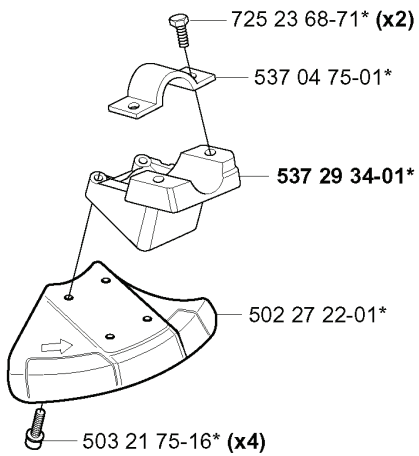

T Accessories
Zubehöre
Accessoires
Accesorios
Tillbehör

*compl 537 29 95-01
323R
325Rx
325RDx