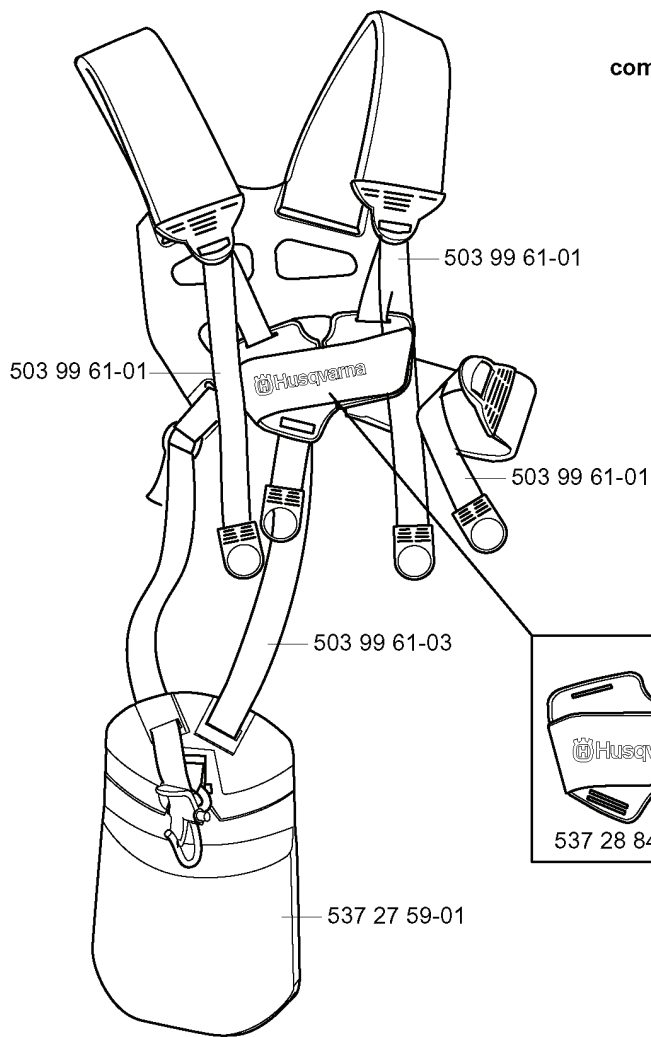

323 C, 20051800001-20080900000

SPARE PARTS LIST

S

*compl 503 85 24-75

REF.	PART NO.	DESCRIPTION	REMARK	QTY.	KIT
503 85 24-75	503852475	CRANKSHAFT ASSY		1	
503 94 02-03	503940203	BEARING CAGE		1	
503 71 22-01	503712201	BEARING		1	

T

Duo Balance

*compl 537 27 57-01

*compl 537 27 57-03 (USA)

compl 502 02 28-01

REF.	PART NO.	DESCRIPTION	REMARK	QTY.	KIT
537 27 57-01	537275701	HARNESS		1	
537 27 57-03	537275703	HARNESS	USA	1	
537 17 54-01	537175401	HIP PAD		3	
537 27 59-01	537275901	HIP PAD		1	
503 99 61-03	503996103	BAND		1	
503 99 61-01	503996101	BAND		1	
537 28 84-01	537288401	BUCKLE		1	
537 28 83-01	537288301	BUCKLE		1	
537 11 35-01	537113501	RETAINER		1	
735 31 09-20	735310920	E-CLIP		1	
502 02 29-02	502022902	HOOK		1	
502 02 38-01	502023801	SPRING		1	
502 02 30-02	502023002	LOCK		1	
502 02 28-01	502022801	HOOK		1	

Q ***compl 537 03 20-08

REF.	PART NO.	DESCRIPTION	REMARK	QTY.	KIT
537 03 20-08	537032008	CYLINDER		1	
503 28 90-43	503289043	PISTON RING		2	
737 44 08-00	737440800	CIRCLIP		2	
503 71 22-01	503712201	BEARING		1	
537 37 65-04	537376504	PISTON		1	
725 53 37-55	725533755	SCREW IHSCM		4	
537 01 41-01	537014101	GASKET		1	
537 16 19-01	537161901	MUFFLER ASSY		1	
537 03 94-01	537039401	MUFFLER ASSY	CAT.	1	
537 15 99-01	537159901	SPARK ARRESTER SCREEN		1	
503 87 17-01	503871701	SPARK ARRESTER SCREEN	CAT.	1	
503 20 29-50	503202950	SCREW IHSCFM		2	