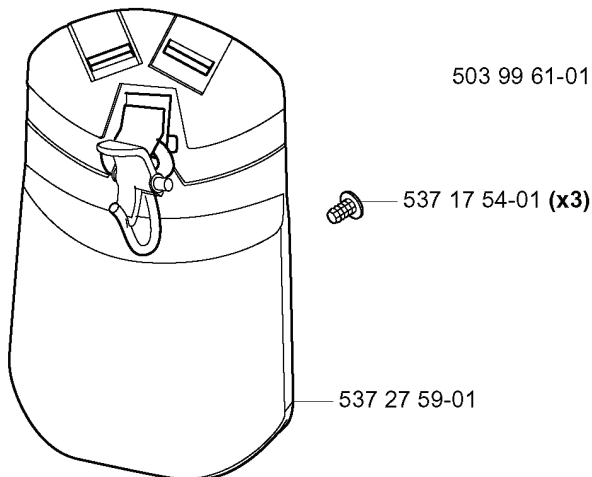

323 C, 20051800001-20080900000

SPARE PARTS LIST

S

*compl 503 85 24-75

REF.	PART NO.	DESCRIPTION	REMARK	QTY.	KIT
503 85 24-75	503852475	CRANKSHAFT ASSY		1	
503 94 02-03	503940203	BEARING CAGE		1	
503 71 22-01	503712201	BEARING		1	

T

Duo Balance

*compl 537 27 57-01

*compl 537 27 57-03 (USA)

compl 502 02 28-01

REF.	PART NO.	DESCRIPTION	REMARK	QTY.	KIT
537 27 57-01	537275701	HARNESS		1	
537 27 57-03	537275703	HARNESS	USA	1	
537 17 54-01	537175401	HIP PAD		3	
537 27 59-01	537275901	HIP PAD		1	
503 99 61-03	503996103	BAND		1	
503 99 61-01	503996101	BAND		1	
537 28 84-01	537288401	BUCKLE		1	
537 28 83-01	537288301	BUCKLE		1	
537 11 35-01	537113501	RETAINER		1	
735 31 09-20	735310920	E-CLIP		1	
502 02 29-02	502022902	HOOK		1	
502 02 38-01	502023801	SPRING		1	
502 02 30-02	502023002	LOCK		1	
502 02 28-01	502022801	HOOK		1	

Q ***compl 537 03 20-08

REF.	PART NO.	DESCRIPTION	REMARK	QTY.	KIT
537 03 20-08	537032008	CYLINDER		1	
503 28 90-43	503289043	PISTON RING		2	
737 44 08-00	737440800	CIRCLIP		2	
503 71 22-01	503712201	BEARING		1	
537 37 65-04	537376504	PISTON		1	
725 53 37-55	725533755	SCREW IHSCM		4	
537 01 41-01	537014101	GASKET		1	
537 16 19-01	537161901	MUFFLER ASSY		1	
537 03 94-01	537039401	MUFFLER ASSY	CAT.	1	
537 15 99-01	537159901	SPARK ARRESTER SCREEN		1	
503 87 17-01	503871701	SPARK ARRESTER SCREEN	CAT.	1	
503 20 29-50	503202950	SCREW IHSCFM		2	