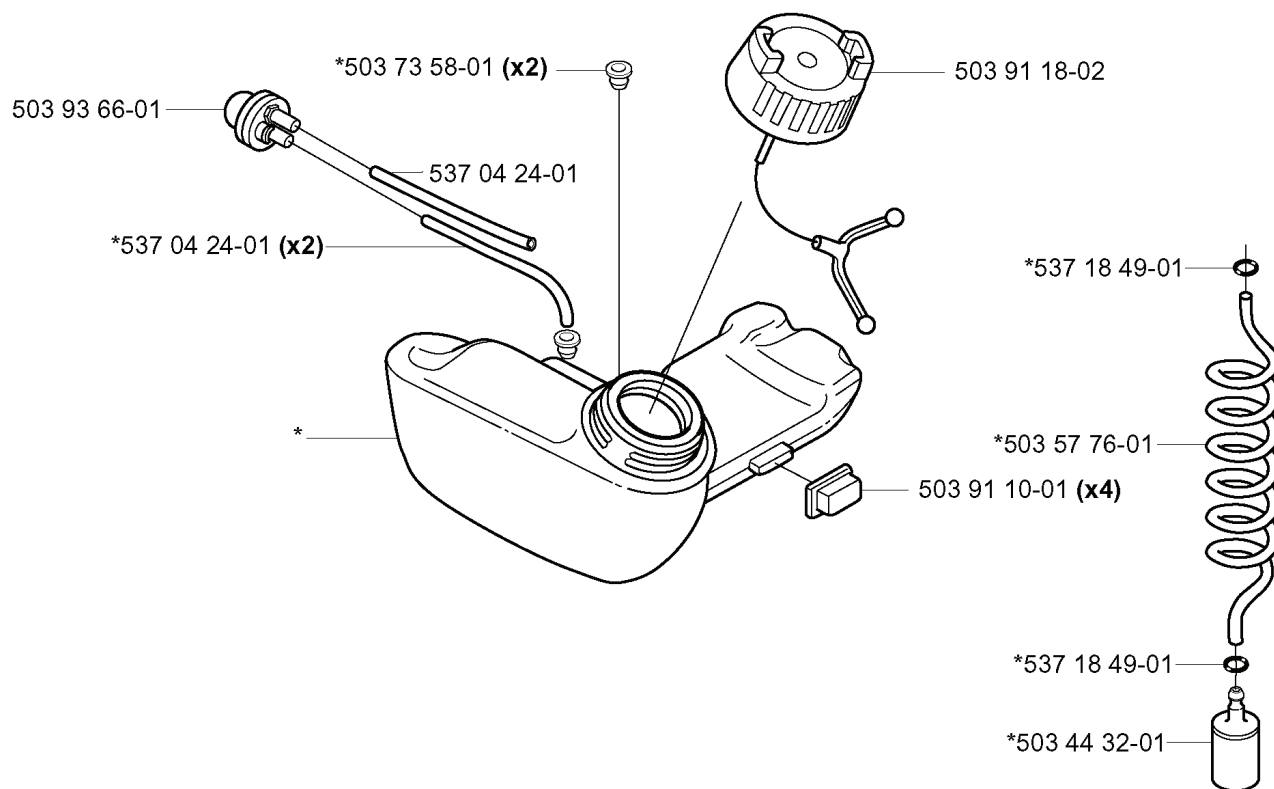

N *compl 537 06 86-02