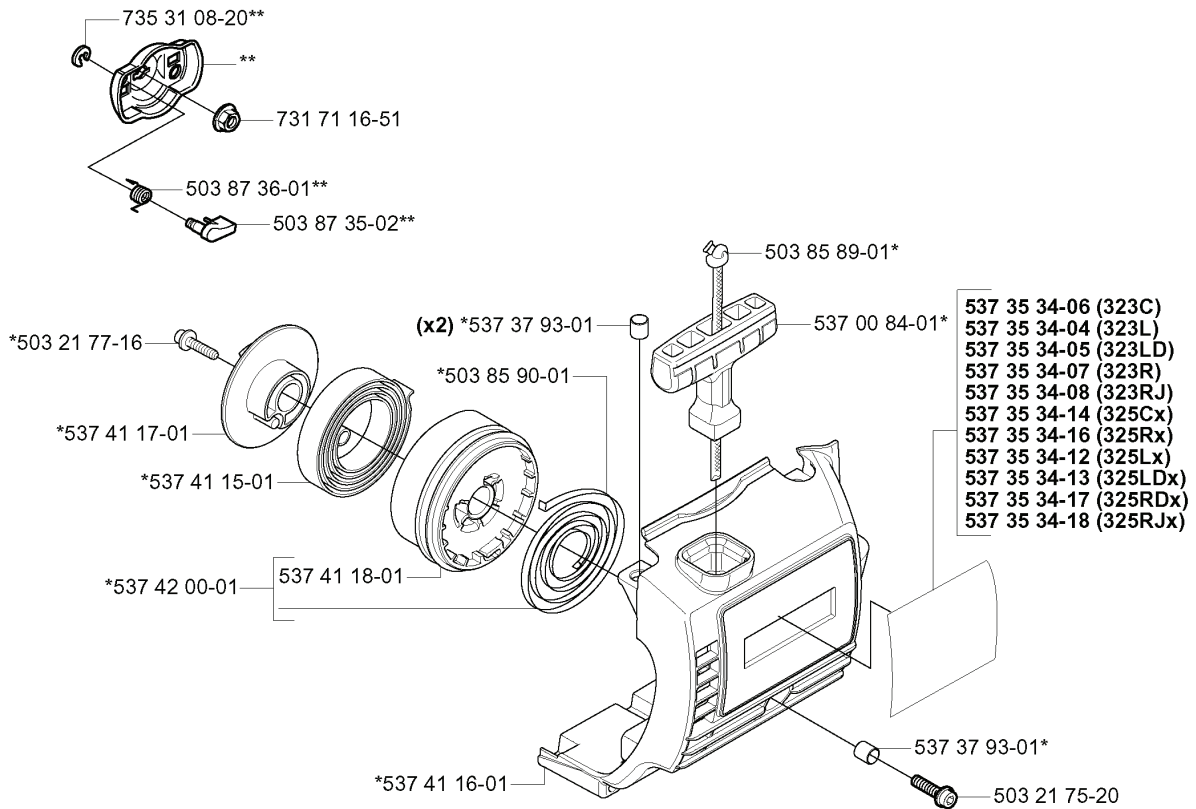

M

*compl 537 41 21-01

**compl 503 87 33-02