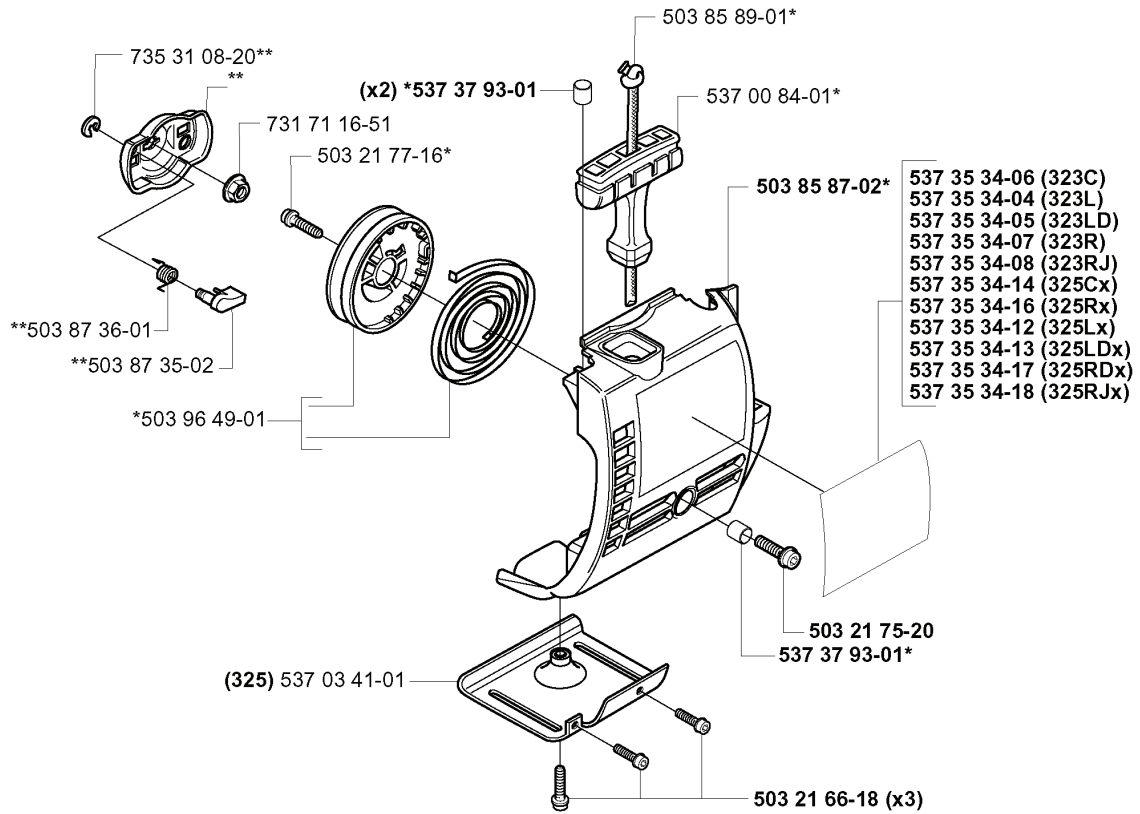

L

**compl 503 87 33-02

*compl 503 85 28-04