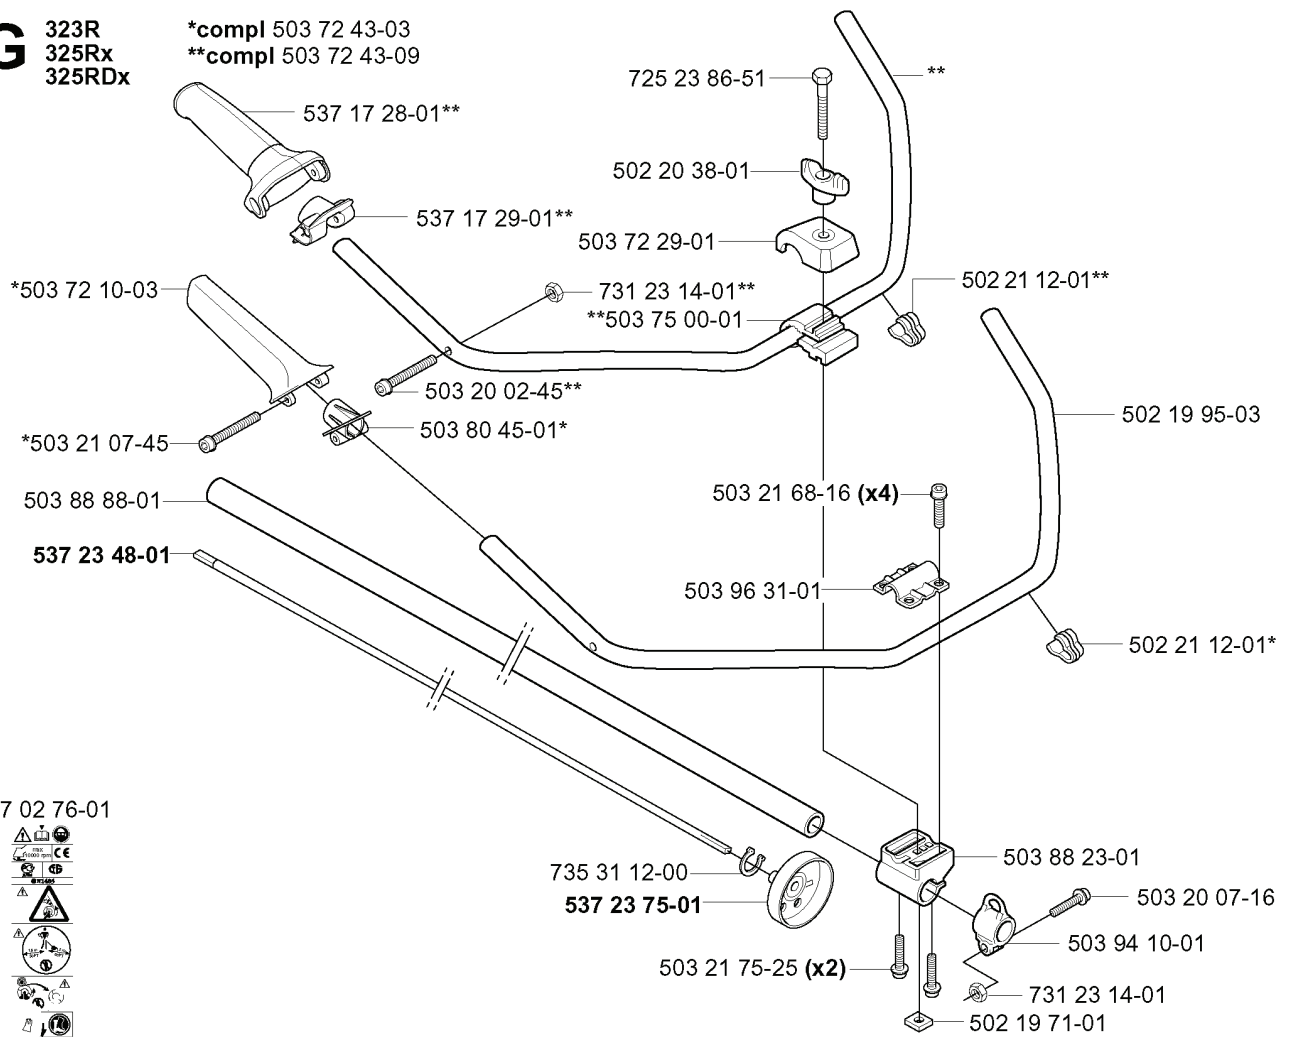

G 323R
325Rx
325RDx

*compl 503 72 43-03
**compl 503 72 43-09