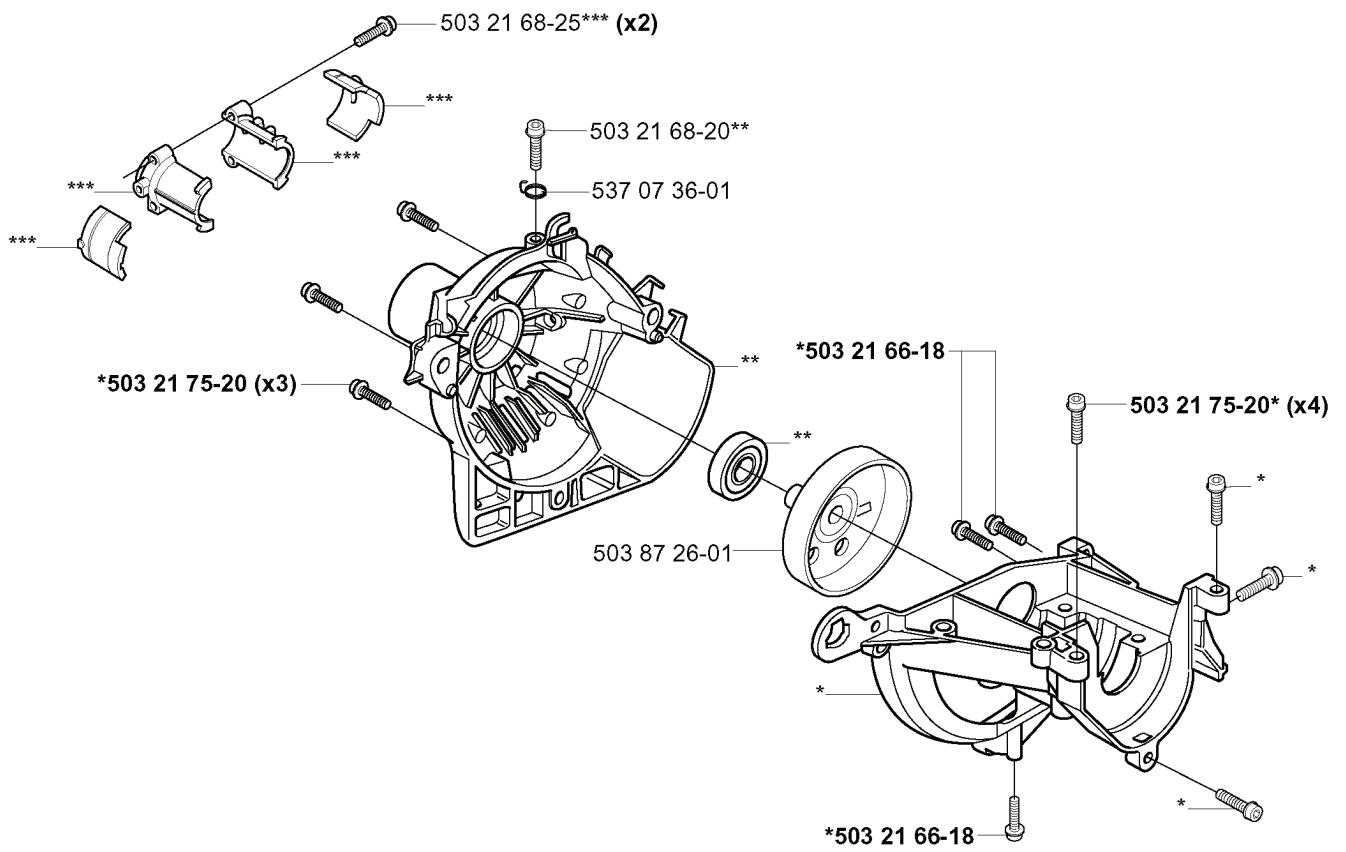

R *compl 537 04 11-02
**compl 537 04 12-03
***compl 537 30 96-01