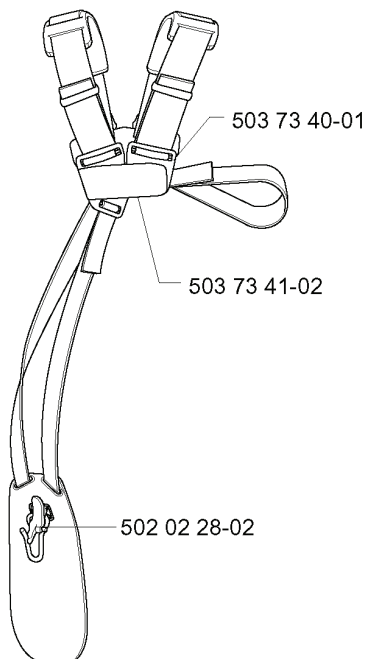

T Accessories
 Zubehöre
 Accessoires
 Accesorios
 Tillbehör

Olja Luftfilter
 Oil Airfilter
 Öl Luftfilter
 Aceite Filtro Air
 Huile Filtera aire

537 31 29-01 (200-275 mm)

*compl 501 78 33-01

compl 537 21 63-01
 compl 537 21 63-02 (USA)

REF.	PART NO.	DESCRIPTION	REMARK	QTY.	KIT
531 00 92-48	531009248	FILTER OIL		1	
537 21 63-01	537216301	HARNESS		1	
537 21 63-02	537216302	HARNESS	USA	1	
503 73 40-01	503734001	FRONT PIECE		1	
503 73 41-02	503734102	BUCKLE		1	
502 02 28-02	502022802	WELT HOOK		1	
503 97 64-01	503976401	GREASE		1	
501 60 02-03	501600203	SCREWDRIVER		1	
502 28 59-01	502285901	STOP		1	
537 21 62-02	537216202	HARNESS	USA	1	
537 21 62-01	537216201	HARNESS		1	
503 21 83-16	503218316	SCREW		1	
501 78 33-01	501783301	SUSPENSION BAIL		1	
537 31 29-01	537312901	TRANSPORT GUARD	200-275 MM	1	
503 80 17-01	503801701	GREASE	323C, 325CX	1	
502 21 58-01	502215801	WRENCH		1	
502 11 46-02	502114602	SOCKET WRENCH		1	

REF.	PART NO.	DESCRIPTION	REMARK	QTY.	KIT
530 05 38-00	530053800	SHAFT		1	
731 23 16-01	731231601	HEXAGON NUT		1	
530 09 45-43	530094543	DRIVER	RJ/RJX	1	
503 79 56-01	503795601	LABEL	L/LX	1	
503 21 98-25	503219825	SCREW		1	
537 07 68-03	537076803	HANDLE	RJ/RJX	1	
530 03 85-99	530038599	BRACKET		1	
537 23 75-01	537237501	CLUTCH DRUM ASSY		1	
735 31 12-00	735311200	CIRCLIP		1	
503 22 26-01	503222601	NUT	RJ/RJX	3	
537 21 45-01	537214501	DRIVE SHAFT	RJ/RJX	1	
503 21 98-35	503219835	SCREW	RJ/RJX	1	
537 07 37-01	537073701	SPACING TUBE	RJ/RJX	1	
537 29 48-02	537294802	LABEL		1	