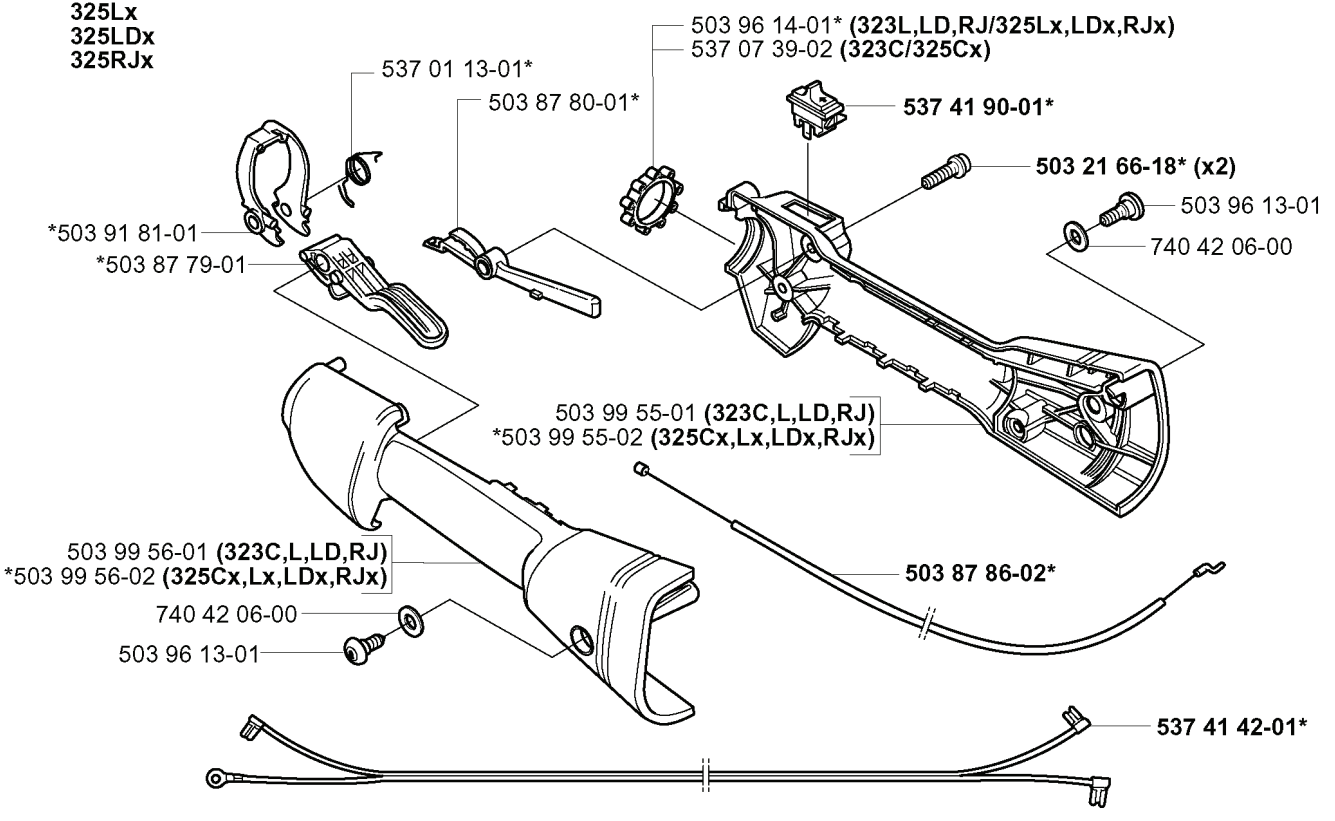

F

323C
323L
323LD
323RJ
325Cx
325Lx
325LDx
325RJx

*compl 537 44 38-02