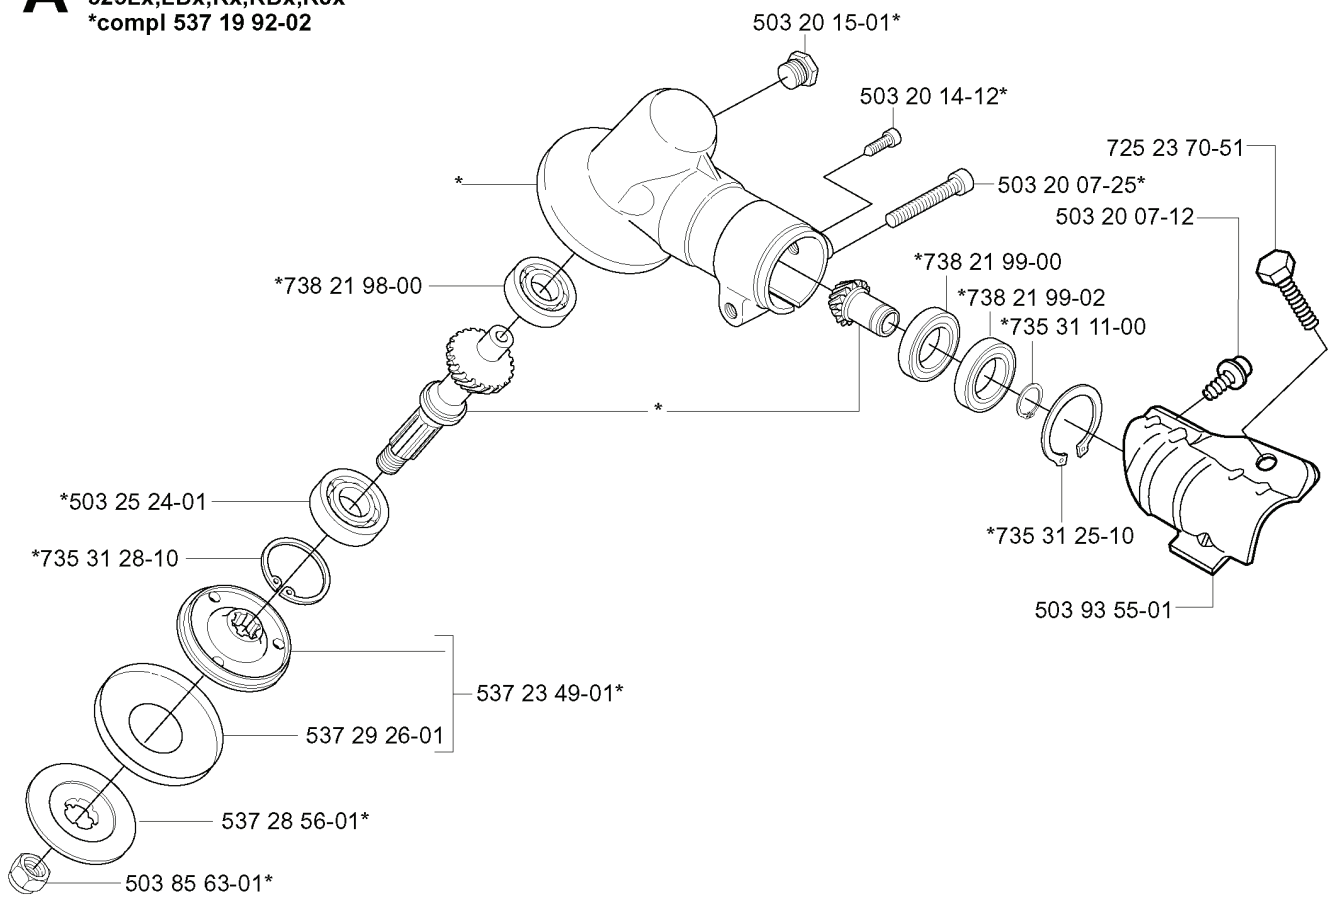

A 323L,LD,R,RJ
325Lx,LDx,Rx,RDx,RJx
*compl 537 19 92-02