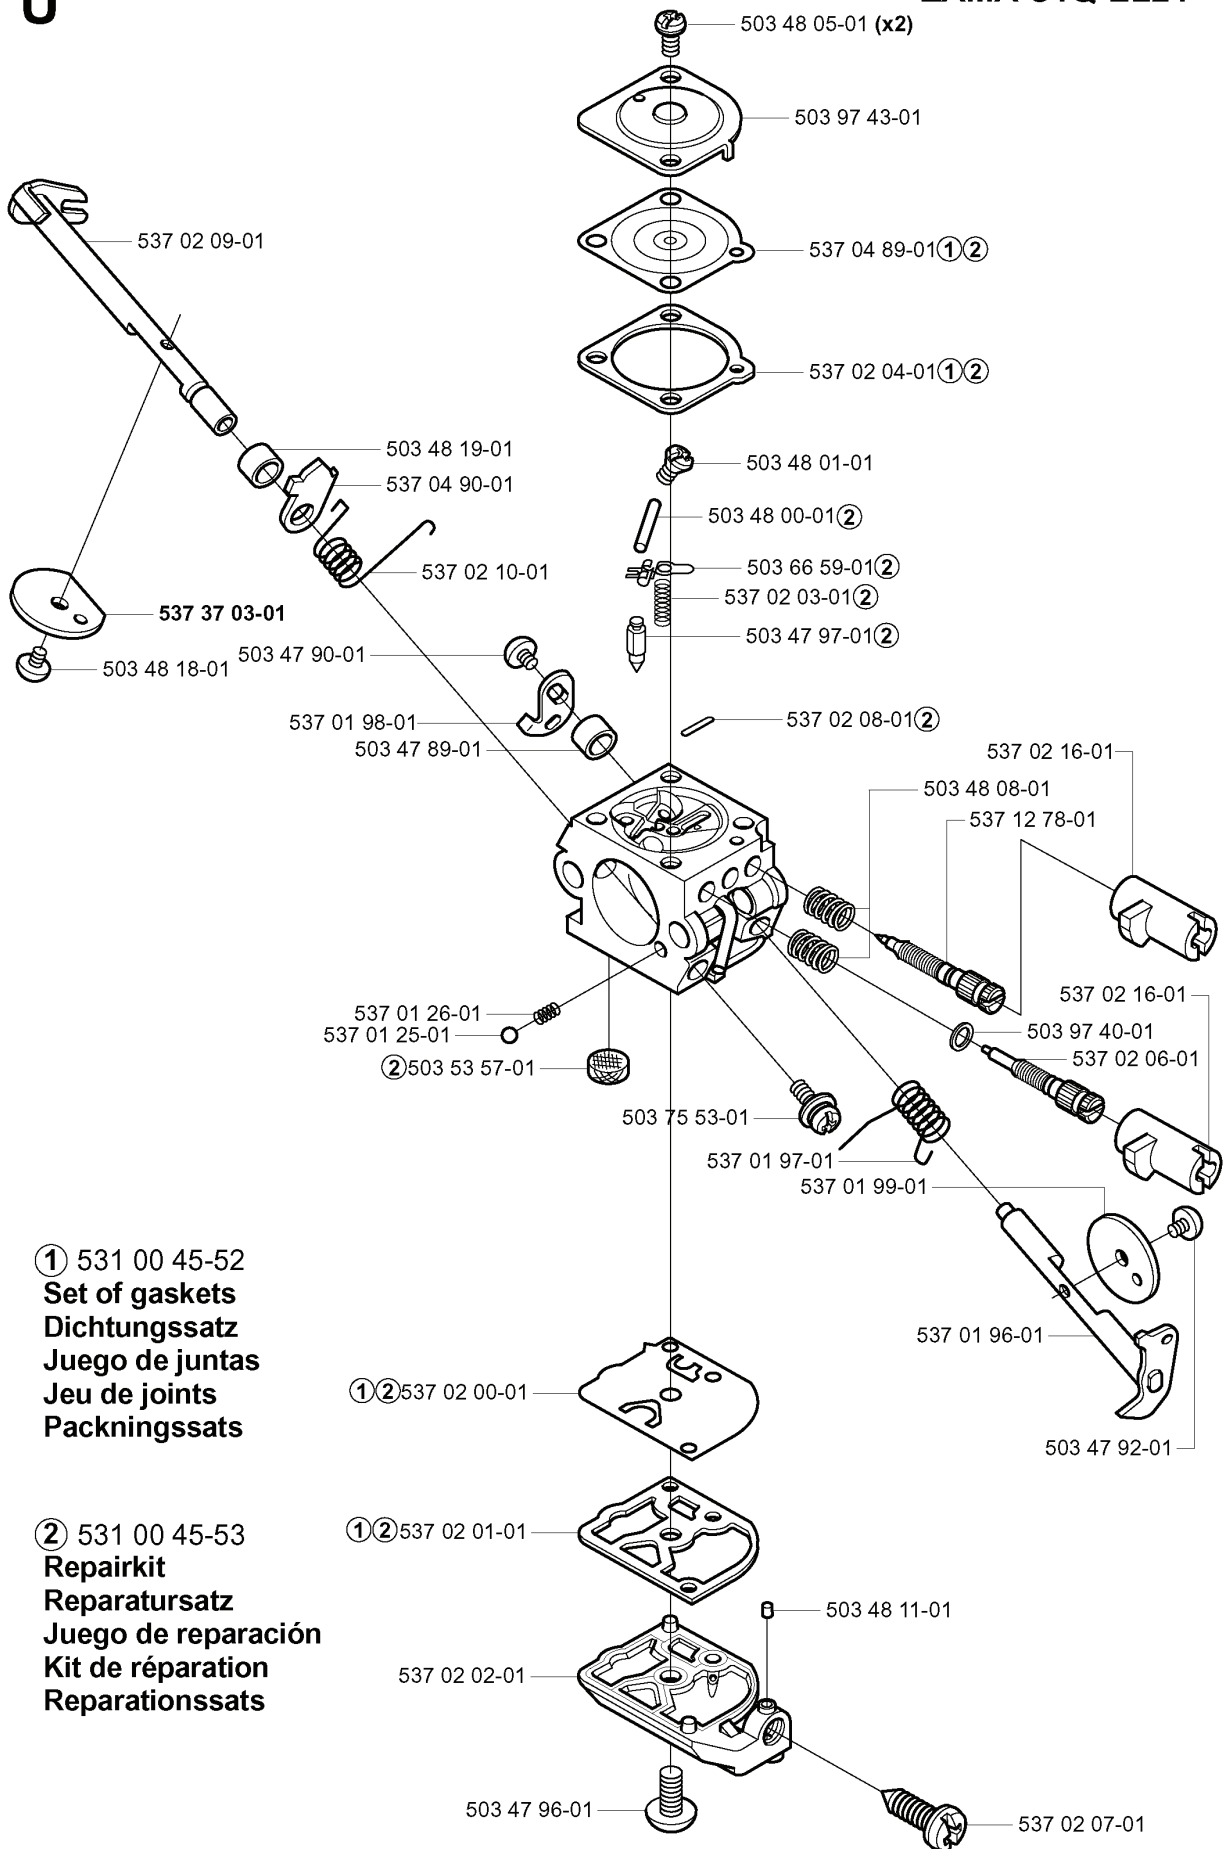

U *compl 503 28 34-01 ZAMA C1Q-EL24

ZAMA C1Q-EL24

① 531 00 45-52
Set of gaskets
Dichtungssatz
Juego de juntas
Jeu de joints
Packningssatz

② 531 00 45-53
Repairkit
Reparatursatz
Juego de reparación
Kit de réparation
Reparatıonsatz