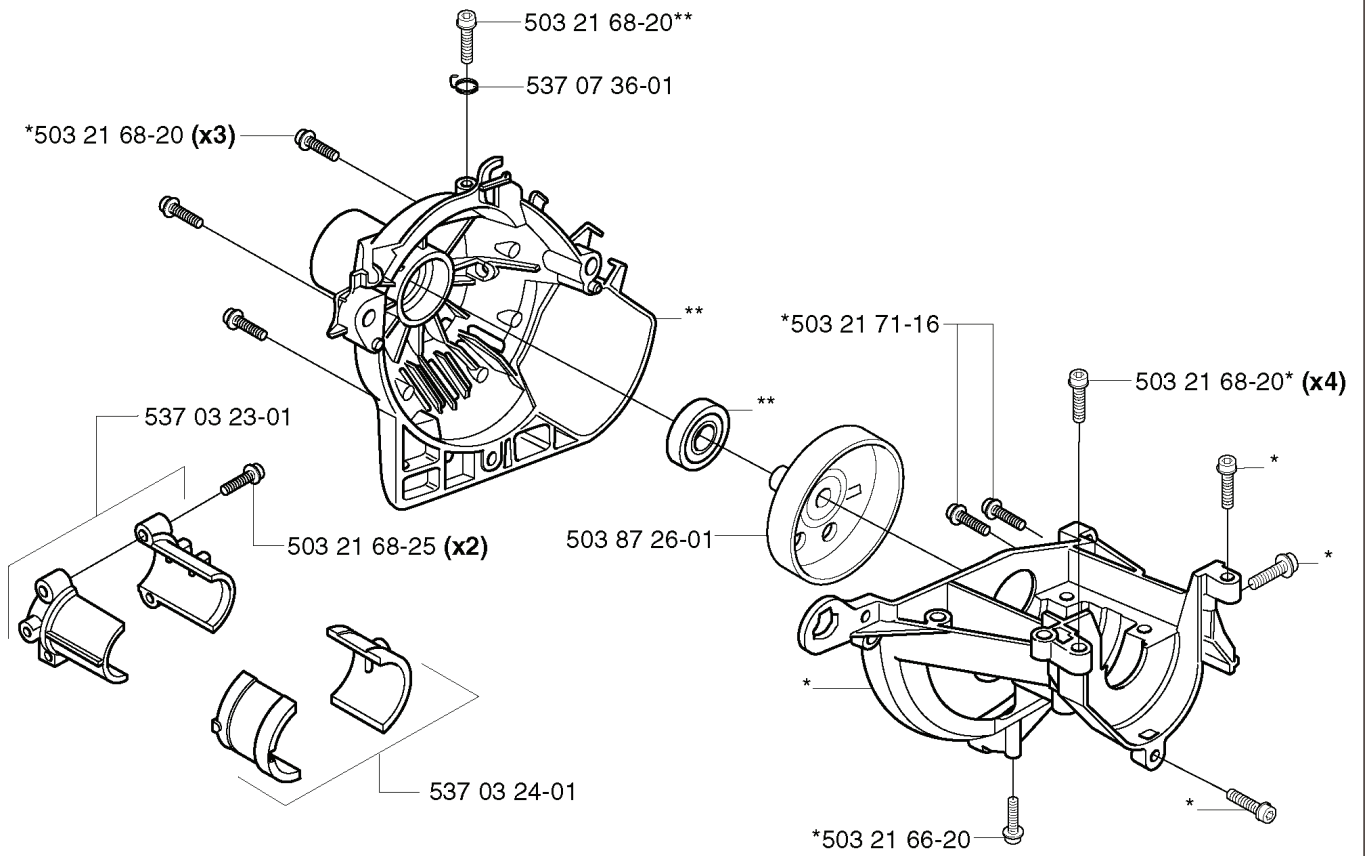

A 323C
325C

503 79 56-01 537 02 76-03

REF.	PART NO.	DESCRIPTION	REMARK	QTY.	KIT
530 05 38-00	530053800	SHAFT		1	
731 23 16-01	731231601	HEXAGON NUT		1	
530 09 45-43	530094543	DRIVER		1	
503 21 98-25	503219825	SCREW		1	
537 15 42-01	537154201	SHAFT		1	
503 88 41-01	503884101	CLUTCH DRUM		1	
735 31 12-00	735311200	CIRCLIP		1	
503 22 26-01	503222601	NUT		1	
537 04 25-01	537042501	ATTACHMENT PLATE		1	
537 07 68-03	537076803	HANDLE		1	
537 07 37-01	537073701	SPACING TUBE		1	
503 21 98-35	503219835	SCREW		1	
537 02 76-03	537027603	LABEL		1	
503 79 56-01	503795601	LABEL		1	

740 42 06-00

503 96 13-01

503 87 86-01*

503 87 85-01*

REF.	PART NO.	DESCRIPTION	REMARK	QTY.	KIT
503 85 29-02	503852902	HANDLE		1	
503 91 81-01	503918101	THROTTLE LEVER		1	
503 87 79-01	503877901	THROTTLE TRIGGER		1	
503 99 56-01	503995601	HANDLE HALF	323C, L, LD	1	
503 99 56-02	503995602	HANDLE HALF	325CX, LX	1	
503 96 13-01	503961301	SCREW		1	
503 99 55-02	503995502	HANDLE HALF	325CX, LX	1	
503 99 55-01	503995501	HANDLE HALF	323C, L, LD	1	
503 87 80-01	503878001	THROTTLE LOCKOUT		1	
537 01 13-01	537011301	RECOIL SPRING		1	
503 96 14-01	503961401	ABSORBER	325LX, LXT, LDX	1	
537 07 39-02	537073902	ANTIVIBRATION ELEMENT	323C, 325C, CX	1	
503 87 86-01	503878601	THROTTLE CABLE ASSY		1	
503 87 85-01	503878501	SHORT CIRCUIT CABLE		1	
740 42 06-00	740420600	O-RING		1	
503 21 66-20	503216620	SCREW IH SCT		5	
503 71 82-01	503718201	SWITCH		1	

N *compl 537 04 11-01
**compl 537 04 12-03

REF.	PART NO.	DESCRIPTION	REMARK	QTY.	KIT
537 04 11-01	537041101	CRANKCASE		1	
537 04 12-03	537041203	CLUTCH COVER		1	
537 03 23-01	537032301	CLAMPING SLEEVE ASSY		1	
503 21 68-25	503216825	SCREW IHSCFT		2	
537 03 24-01	537032401	INSULATOR		1	
503 21 66-20	503216620	SCREW IHSCFT		1	
503 87 26-01	503872601	CLUTCH DRUM ASSY		1	
503 21 68-20	503216820	SCREW IHSCFT		4	
503 21 71-16	503217116	SCREW IHSCFT		1	
537 07 36-01	537073601	SPRING		1	