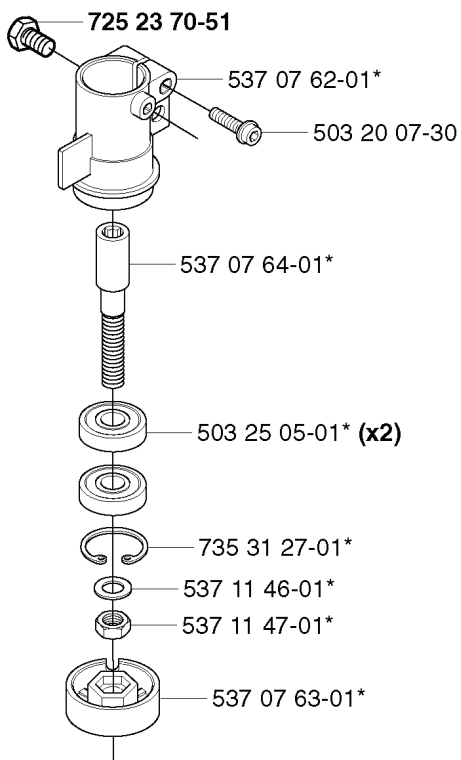

325Cx

*compl 537 07 65-01