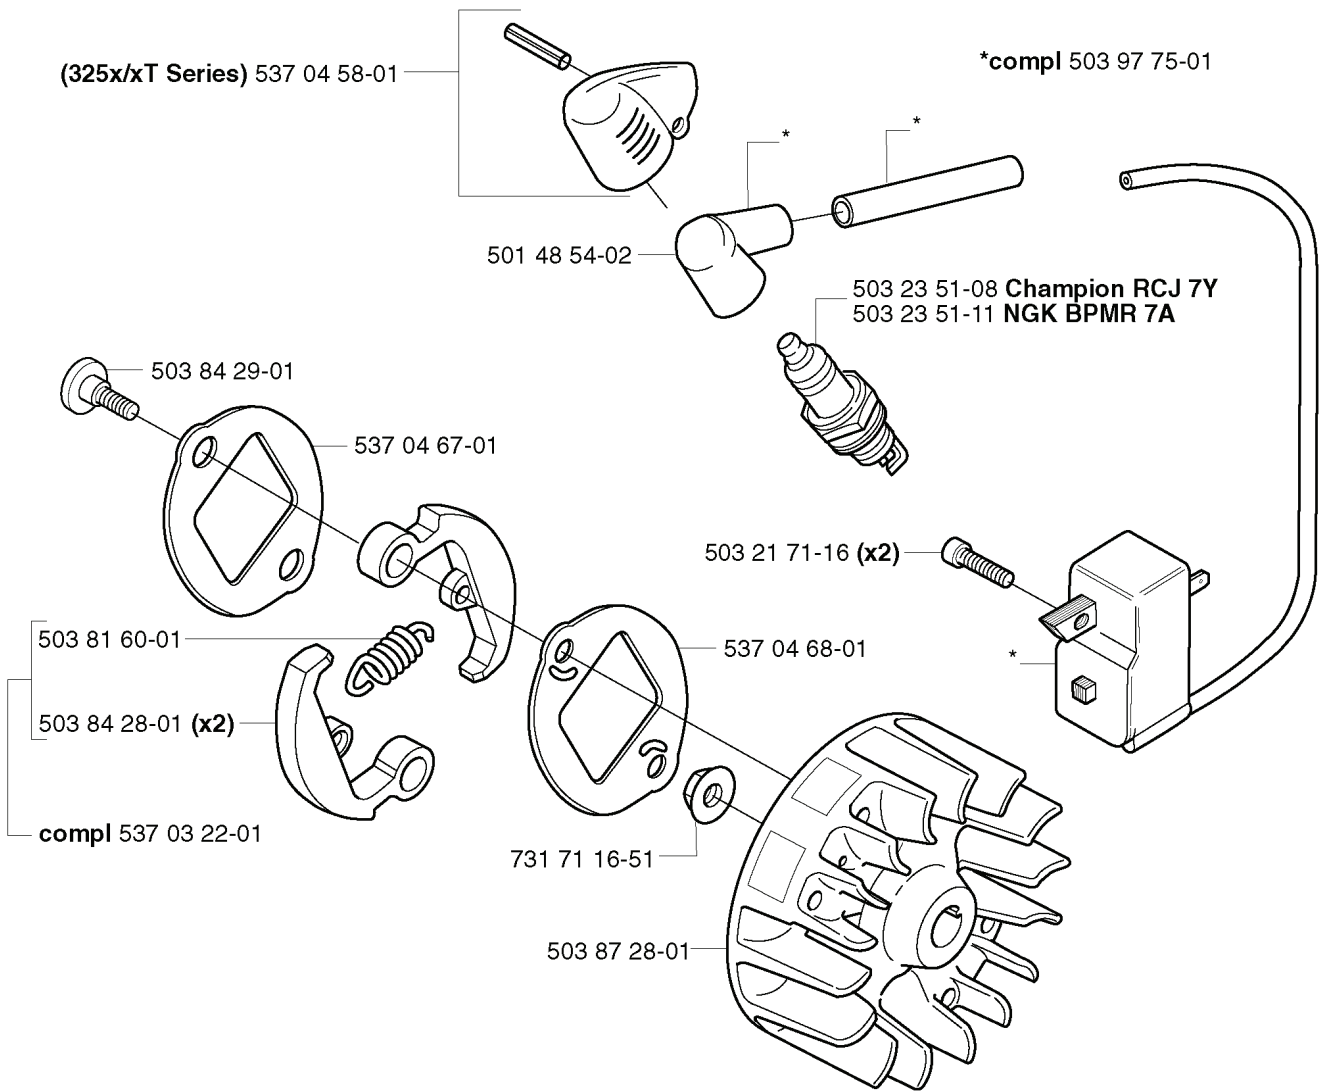

503 81 60-01

537 04 68-01

503 84 28-01 (x2)

compl 537 03 22-01

731 71 16-51

503 87 28-01

REF.	PART NO.	DESCRIPTION	REMARK	QTY.	KIT
5370458-01	537045801	COVER	325X/XT SERIES	1	
5014854-02	501485402	SPARK PLUG CAP		1	
5038429-01	503842901	SCREW		1	
5370467-01	537046701	WASHER		1	
5038160-01	503816001	CLUTCH SPRING		1	
5038428-01	503842801	CLUTCH SHOE		2	
5370322-01	537032201	CLUTCH ASSY		1	
7317116-51	731711651	HEXAGON NUT FLANGE		1	
5038728-01	503872801	FLYWHEEL		1	
5370468-01	537046801	WASHER		1	
5032171-16	503217116	SCREW IHSCT		2	
5032351-11	503235111	SPARK PLUG	NGK BPMR 7A	1	
5032351-08	503235108	SPARK PLUG	CHAMPION RCJ 7Y	1	
5039775-01	503977501	ELECTRONIC MODULE		1	