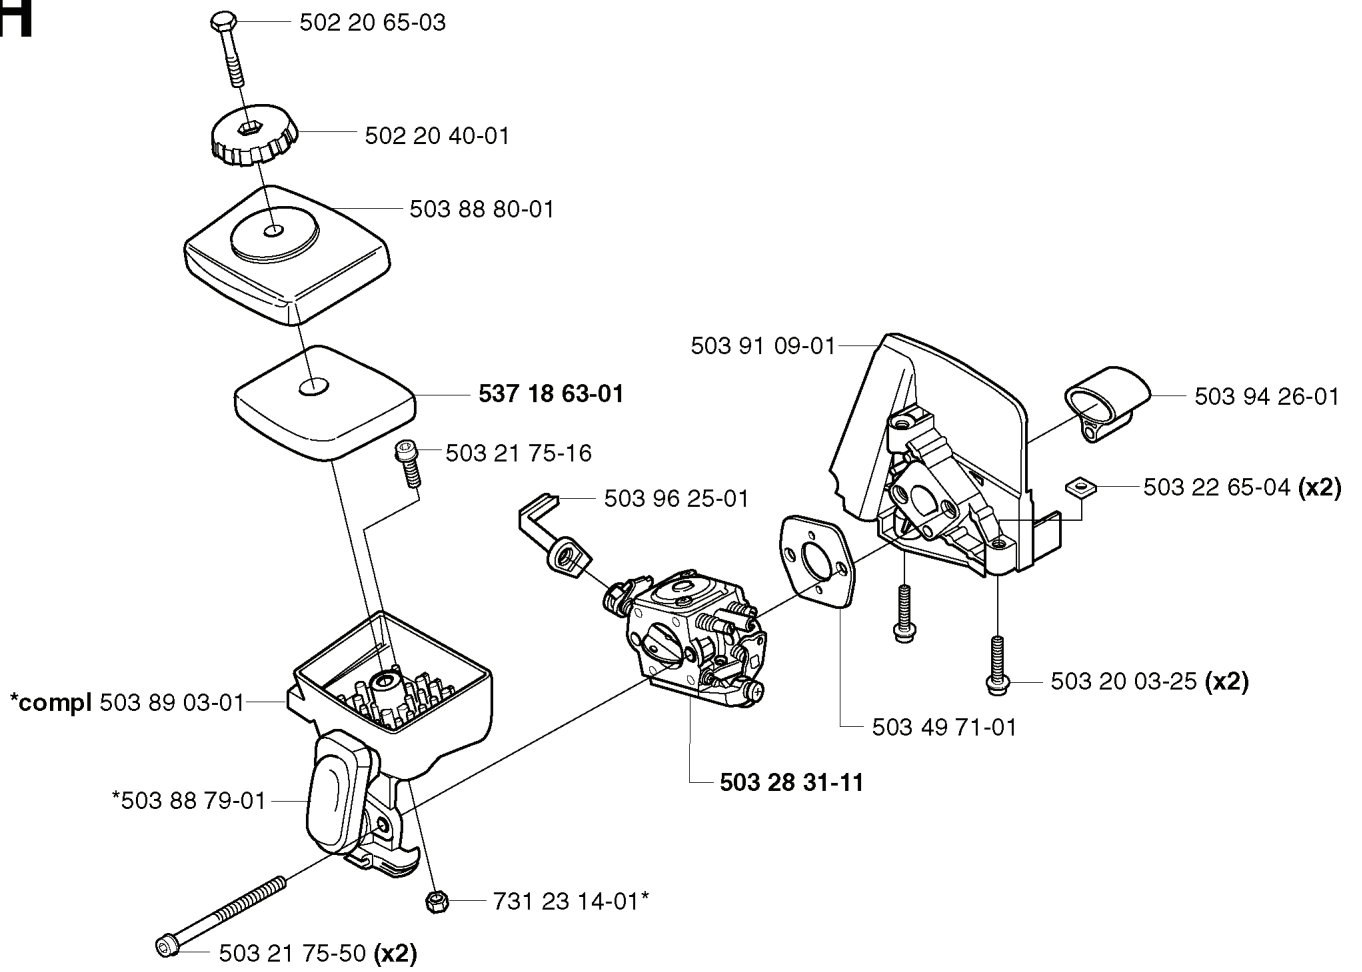

325Cx

***compl 537 07 65-01**

503 79 56-01 537 02 76-03

REF.	PART NO.	DESCRIPTION	REMARK	QTY.	KIT
537 07 65-01	537076501	BEARING HOUSING		1	
725 23 70-51	725237051	SCREW		1	
537 07 62-01	537076201	BEARING HOUSING		1	
503 20 07-30	503200730	SCREW IHSCFM		1	
537 07 64-01	537076401	BLADE SHAFT		1	
503 25 05-01	503250501	BALL BEARING		2	
735 31 27-01	735312701	CIRCLIP		1	
537 11 46-01	537114601	WASHER		1	
537 11 47-01	537114701	NUT		1	
537 07 63-01	537076301	DRIVER		1	
503 84 69-02	503846902	SHAFT		1	
503 88 41-01	503884101	CLUTCH DRUM		1	
735 31 12-00	735311200	CIRCLIP		1	
503 22 26-01	503222601	NUT		1	
537 04 25-01	537042501	ATTACHMENT PLATE		1	
537 07 68-02	537076802	HANDLE		1	
503 21 98-35	503219835	SCREW		1	
537 07 74-01	537077401	TUBE		1	
503 79 56-01	503795601	LABEL		1	
537 02 76-03	537027603	LABEL		1	

H

REF.	PART NO.	DESCRIPTION	REMARK	QTY.	KIT
502 20 65-03	502206503	SCREW EHHM		1	
502 20 40-01	502204001	KNOB		1	
503 88 80-01	503888001	FILTER COVER		1	
537 18 63-01	537186301	AIR FILTER		1	
503 21 75-16	503217516	SCREW IHSCFT		1	
503 89 03-01	503890301	FILTER HOLDER		1	
503 88 79-01	503887901	HUB CAP		1	
503 21 75-50	503217550	SCREW IHSCFT		2	
731 23 14-01	731231401	HEXAGON NUT		1	
503 28 31-11	503283111	CARBURETTOR		1	
503 49 71-01	503497101	GASKET		1	
503 20 03-25	503200325	SCREW IHSCFM		2	
503 96 25-01	503962501	CHOKE CONTROL		1	
503 91 09-01	503910901	INSULATION WALL		1	
503 22 65-04	503226504	SQUARE NUT		2	
503 94 26-01	503942601	INLET PIPE		1	