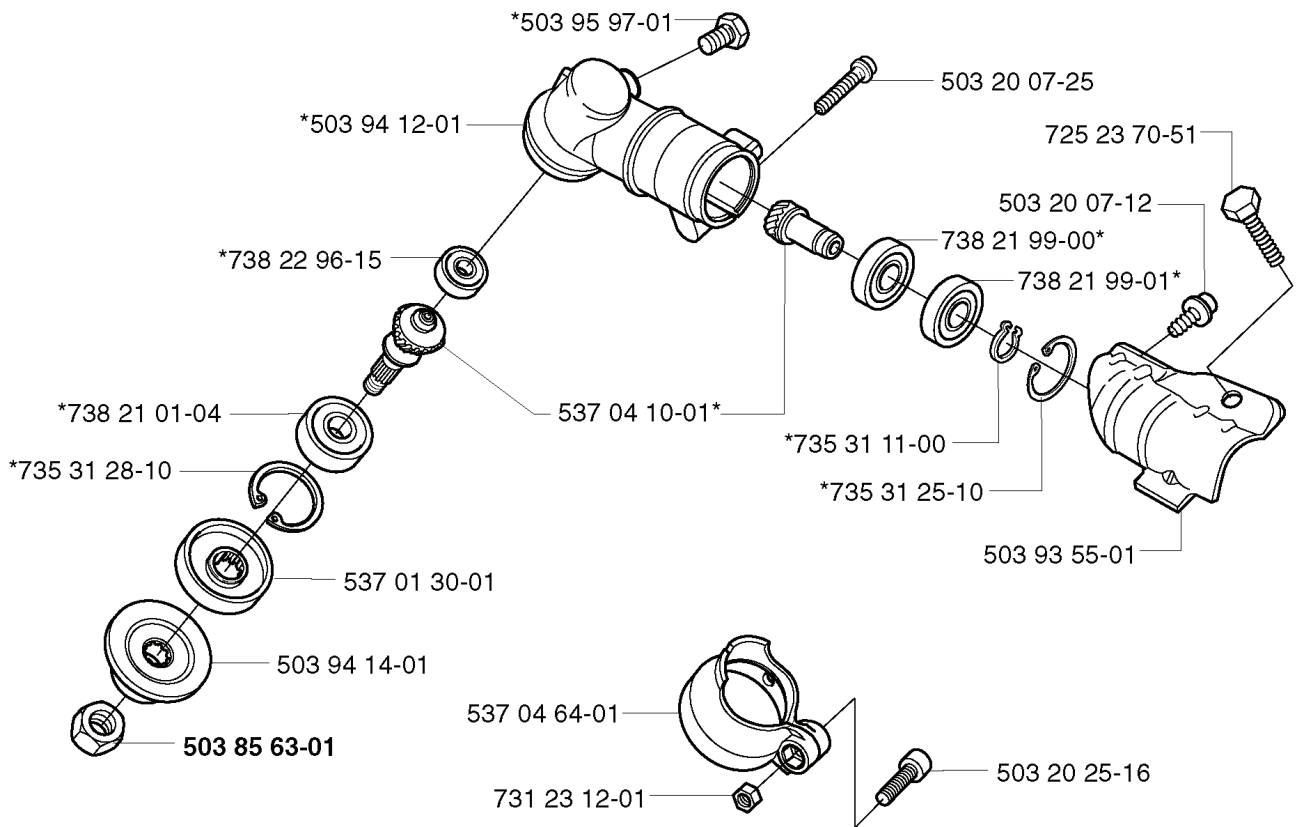

F *compl 503 94 11-01