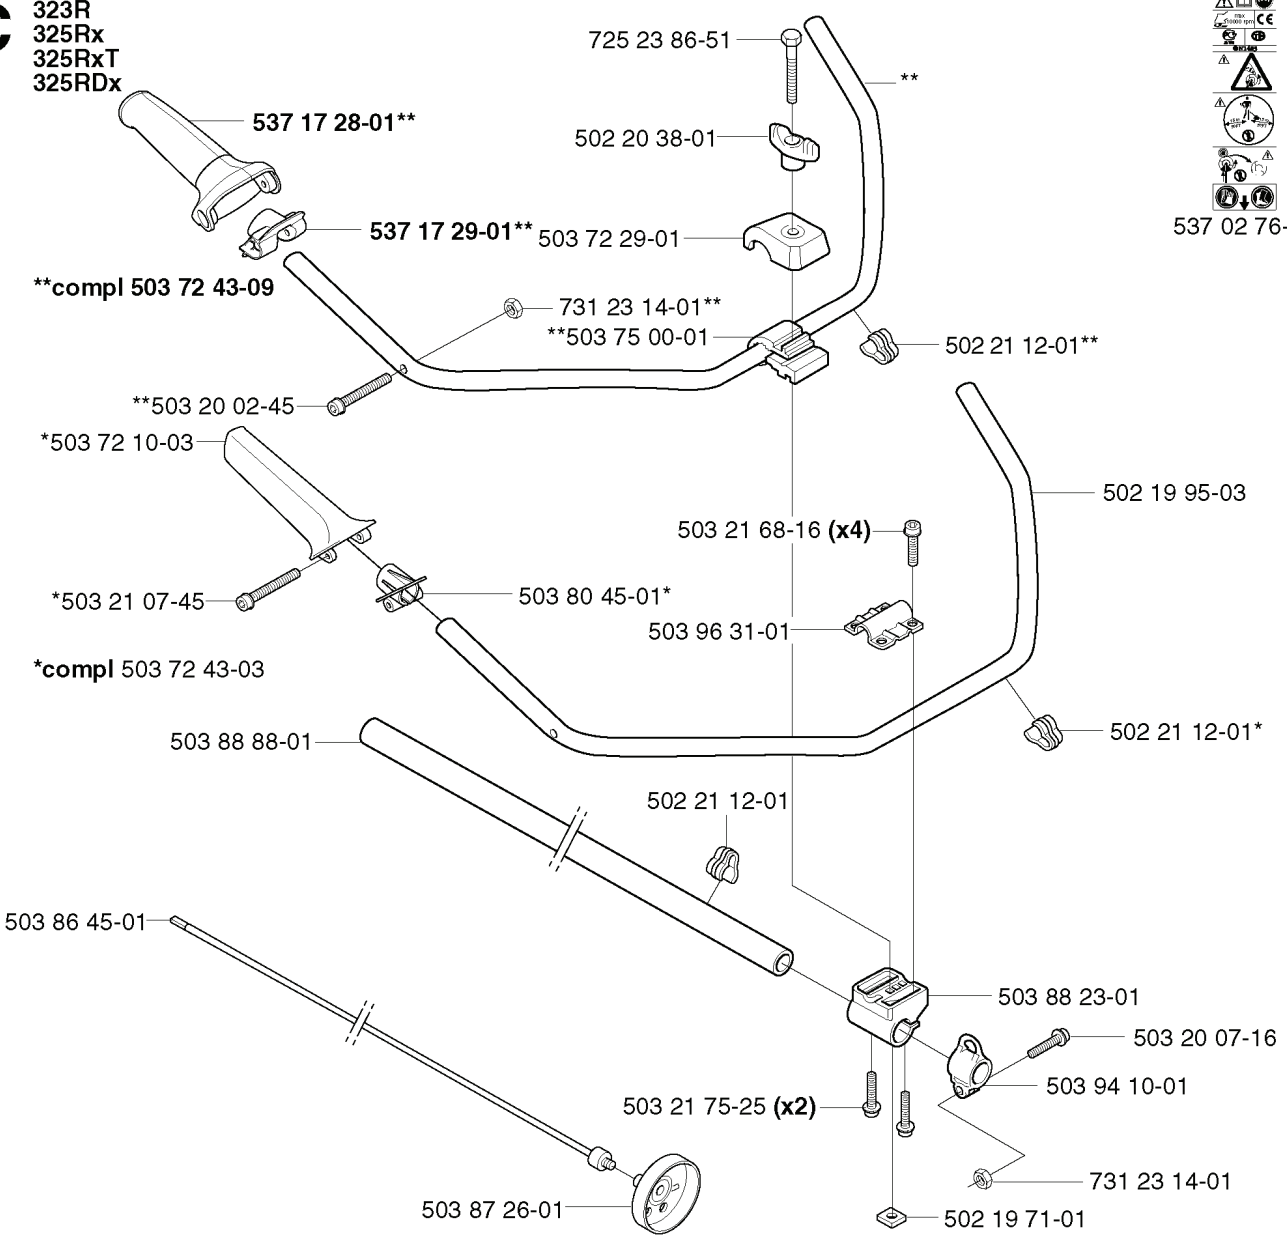

325 CX, 20020100001-20020100000

SPARE PARTS LIST

C 323R
325Rx
325RxT
325RDx

REF.	PART NO.	DESCRIPTION	REMARK	QTY.	KIT
537 17 28-01	537172801	HANDLE		1	
503 72 43-09	503724309	HANDLEBAR		1	
503 20 02-45	503200245	SCREW IHSCFM		1	
503 72 10-03	503721003	HANDLE		1	
503 21 07-45	503210745	SCREW IH SCT		1	
503 72 43-03	503724303	HANDLEBAR PART ASSY		1	
503 88 88-01	503888801	TUBE		1	
503 86 45-01	503864501	DRIVE SHAFT		1	
503 87 26-01	503872601	CLUTCH DRUM ASSY		1	
503 21 75-25	503217525	SCREW IHSCFT		2	
502 21 12-01	502211201	STAPLE		1	
503 80 45-01	503804501	BRACKET		1	
537 17 29-01	537172901	COVER		1	
725 23 86-51	725238651	SCREW EHHM		1	
502 20 38-01	502203801	KNOB		1	
503 72 29-01	503722901	COVER		1	
503 75 00-01	503750001	HANDLEBAR BRACKET		1	
503 21 68-16	503216816	SCREW IH SCT		4	
503 96 31-01	503963101	BRACKET		1	
502 19 71-01	502197101	SQUARE NUT		1	
731 23 14-01	731231401	HEXAGON NUT		1	
503 94 10-01	503941001	HOOK		1	
503 20 07-16	503200716	SCREW IHSCFM		1	
503 88 23-01	503882301	BRACKET		1	
502 19 95-03	502199503	HANDLEBAR		1	
537 02 76-01	537027601	LABEL		1	

A 323C
325C

503 79 56-01 537 02 76-03

REF.	PART NO.	DESCRIPTION	REMARK	QTY.	KIT
530 05 38-00	530053800	SHAFT		1	
731 23 16-01	731231601	HEXAGON NUT		1	
530 09 45-43	530094543	DRIVER		1	
503 21 98-25	503219825	SCREW		1	
537 15 42-01	537154201	SHAFT		1	
503 88 41-01	503884101	CLUTCH DRUM		1	
735 31 12-00	735311200	CIRCLIP		1	
503 22 26-01	503222601	NUT		1	
537 04 25-01	537042501	ATTACHMENT PLATE		1	
537 07 68-03	537076803	HANDLE		1	
537 07 37-01	537073701	SPACING TUBE		1	
503 21 98-35	503219835	SCREW		1	
537 02 76-03	537027603	LABEL		1	
503 79 56-01	503795601	LABEL		1	