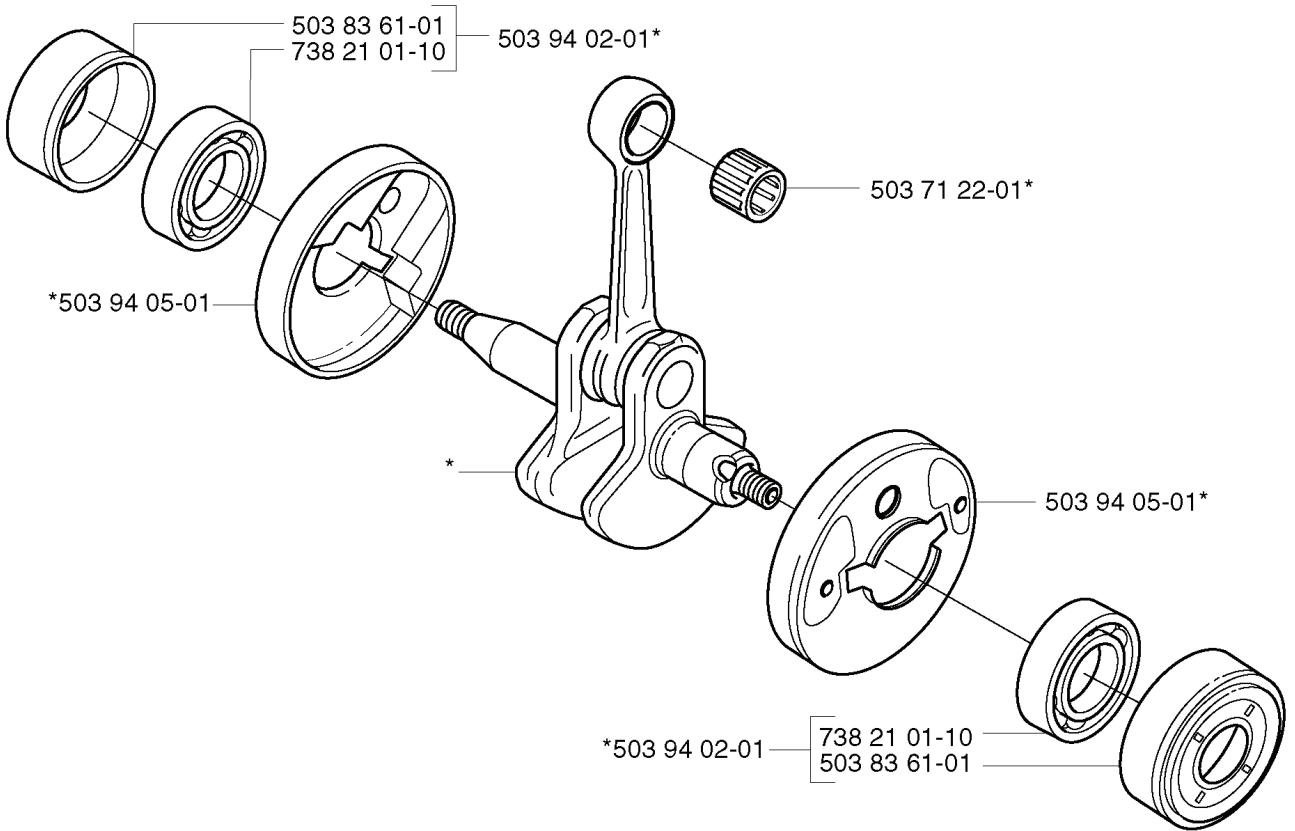

P *compl 503 85 24-74