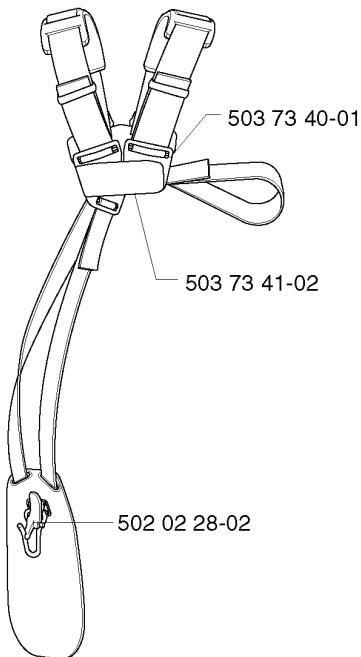

compl 503 73 63-03
compl 503 73 63-04 (USA)