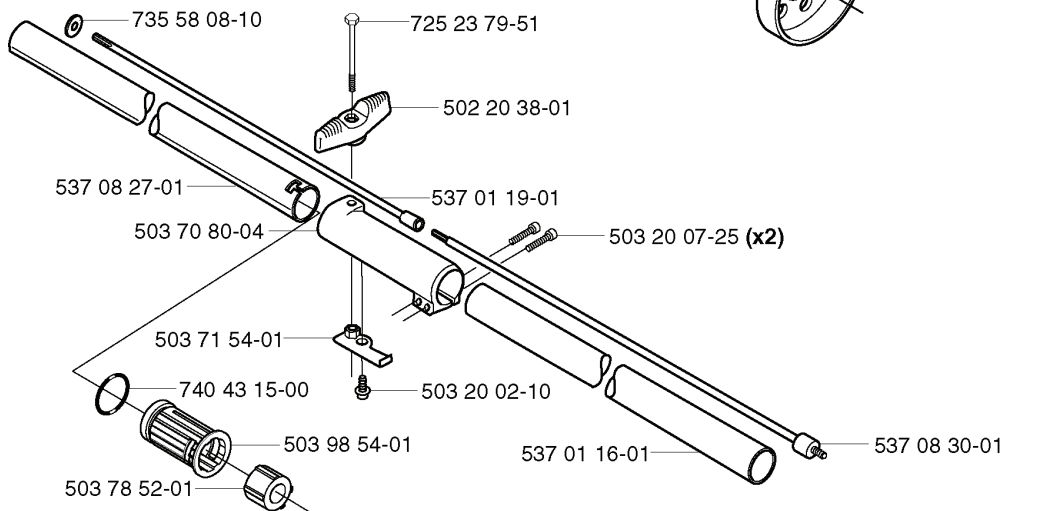

537 10 10-01 (RJx)

503 79 56-01 (L/Lx)

537 02 76-01