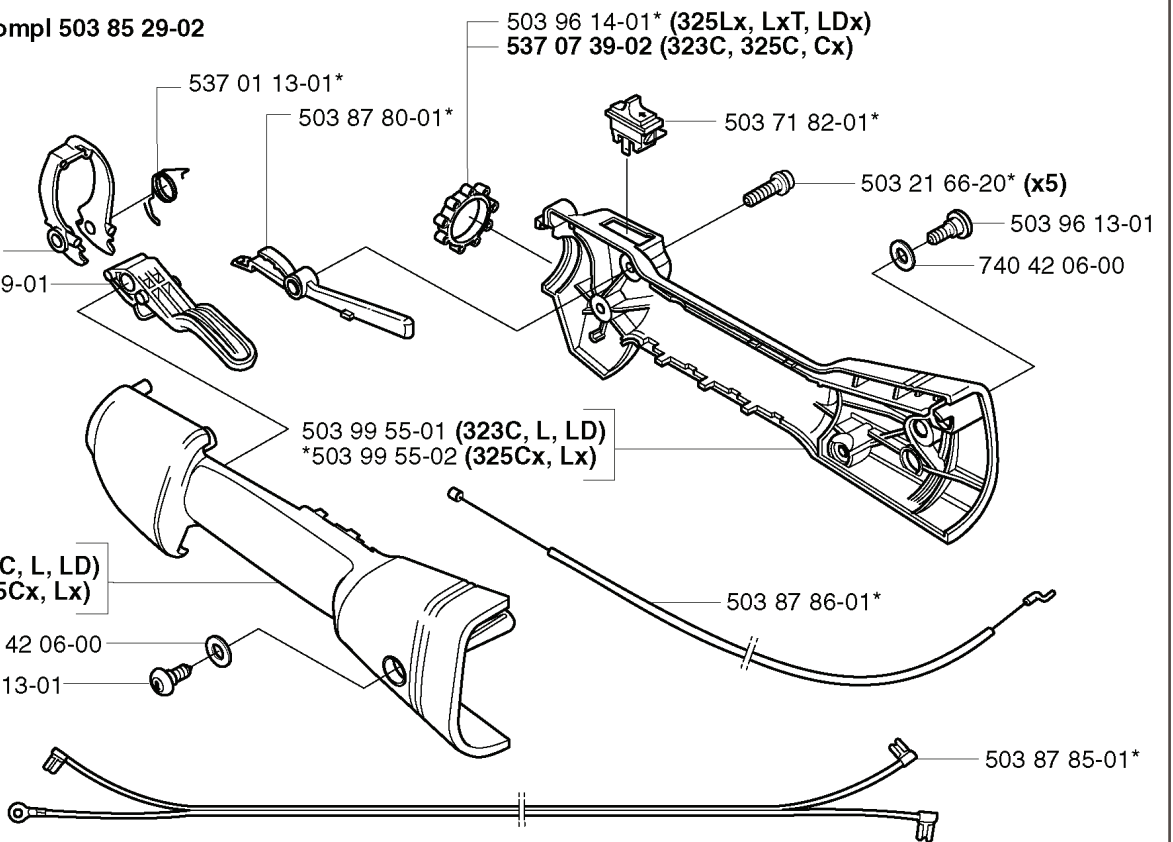

A 323C
325C

503 79 56-01 537 02 76-03

REF.	PART NO.	DESCRIPTION	REMARK	QTY.	KIT
530 05 38-00	530053800	SHAFT		1	
731 23 16-01	731231601	HEXAGON NUT		1	
530 09 45-43	530094543	DRIVER		1	
503 21 98-25	503219825	SCREW		1	
537 15 42-01	537154201	SHAFT		1	
503 88 41-01	503884101	CLUTCH DRUM		1	
735 31 12-00	735311200	CIRCLIP		1	
503 22 26-01	503222601	NUT		1	
537 04 25-01	537042501	ATTACHMENT PLATE		1	
537 07 68-03	537076803	HANDLE		1	
537 07 37-01	537073701	SPACING TUBE		1	
503 21 98-35	503219835	SCREW		1	
537 02 76-03	537027603	LABEL		1	
503 79 56-01	503795601	LABEL		1	

740 42 06-00

503 96 13-01

503 87 86-01*

503 87 85-01*

REF.	PART NO.	DESCRIPTION	REMARK	QTY.	KIT
503 85 29-02	503852902	HANDLE		1	
503 91 81-01	503918101	THROTTLE LEVER		1	
503 87 79-01	503877901	THROTTLE TRIGGER		1	
503 99 56-01	503995601	HANDLE HALF	323C, L, LD	1	
503 99 56-02	503995602	HANDLE HALF	325CX, LX	1	
503 96 13-01	503961301	SCREW		1	
503 99 55-02	503995502	HANDLE HALF	325CX, LX	1	
503 99 55-01	503995501	HANDLE HALF	323C, L, LD	1	
503 87 80-01	503878001	THROTTLE LOCKOUT		1	
537 01 13-01	537011301	RECOIL SPRING		1	
503 96 14-01	503961401	ABSORBER	325LX, LXT, LDX	1	
537 07 39-02	537073902	ANTIVIBRATION ELEMENT	323C, 325C, CX	1	
503 87 86-01	503878601	THROTTLE CABLE ASSY		1	
503 87 85-01	503878501	SHORT CIRCUIT CABLE		1	
740 42 06-00	740420600	O-RING		1	
503 21 66-20	503216620	SCREW IH SCT		5	
503 71 82-01	503718201	SWITCH		1	