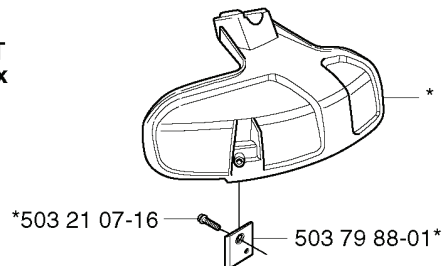

*compl 503 97 71-01
322L
323L
323LD
325Lx
325LxT
325LDx

REF.	PART NO.	DESCRIPTION	REMARK	QTY.	KIT
537 02 21-01	537022101	SAW BLADE GUARD		1	
503 21 75-16	503217516	SCREW IHSCFT		4	
503 93 42-02	503934202	COMBINATION GUARD		1	
502 27 22-01	502272201	SAW BLADE GUARD		1	
537 00 55-01	537005501	ADAPTER		1	
537 04 75-01	537047501	CLAMP		1	
725 23 68-71	725236871	SCREW EHHM		2	
537 07 67-01	537076701	TRIMMER GUARD		1	
503 97 71-01	503977101	TRIMMER GUARD ASSY		1	
503 21 07-16	503210716	SCREW IHSCFT		1	
503 79 88-01	503798801	BLADE		1	
530 05 22-86	530052286	LINE		1	
537 02 61-01	537026101	TRIMMER GUARD		1	