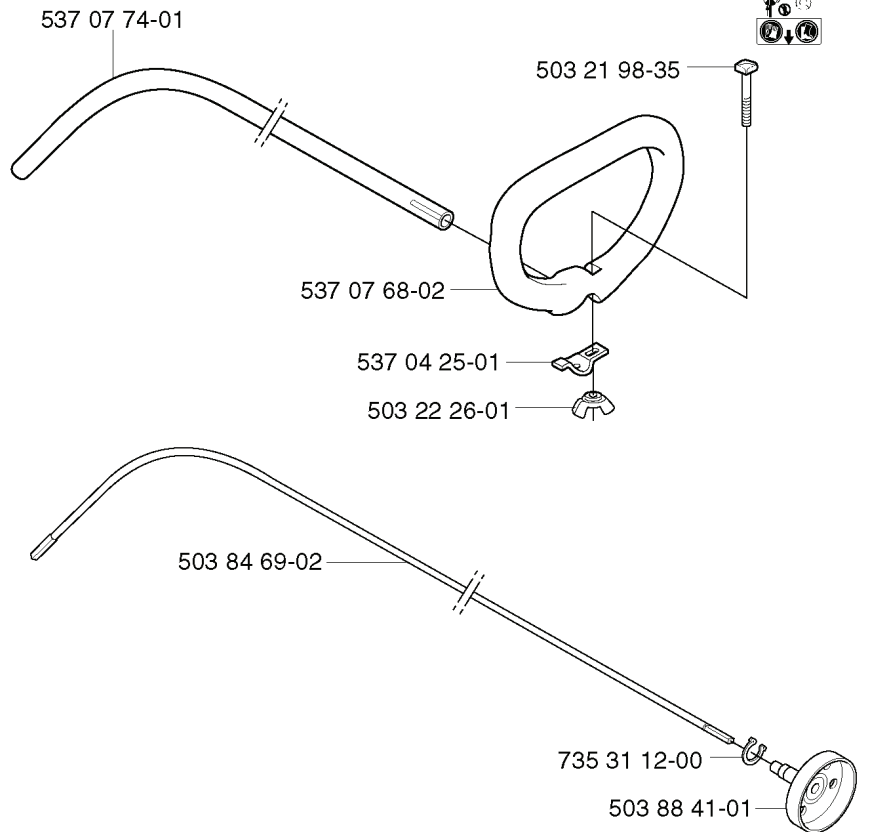

F *compl 503 94 11-01

REF.	PART NO.	DESCRIPTION	REMARK	QTY.	KIT
5039411-01	503941101	GEAR ASSY		1	
5039597-01	503959701	SCREW		1	
5039412-01	503941201	GEAR HOUSING		1	
7382296-15	738229615	BALL BEARING		1	
7382101-04	738210104	BALL BEARING		1	
7353128-10	735312810	CIRCLIP		1	
5370130-01	537013001	DRIVER		1	
5039414-01	503941401	SUPPORT FLANGE		1	
5038563-01	503856301	NUT		1	
7312312-01	731231201	HEXAGON NUT		1	
5370464-01	537046401	COVER		1	
5032025-16	503202516	SCREW IHSCM		1	
5039355-01	503935501	CLAMP GUARD		1	
7353125-10	735312510	CIRCLIP		1	
7353111-00	735311100	CIRCLIP		1	
5370410-01	537041001	GEAR WHEEL KIT		1	
7382199-01	738219901	BALL BEARING		1	
7382199-00	738219900	BALL BEARING		1	
5032007-12	503200712	SCREW IHSCFM		1	
7252370-51	725237051	SCREW		1	
5032007-25	503200725	SCREW IHSCFM		1	

325Cx

***compl 537 07 65-01**

503 79 56-01 537 02 76-03

REF.	PART NO.	DESCRIPTION	REMARK	QTY.	KIT
537 07 65-01	537076501	BEARING HOUSING		1	
725 23 70-51	725237051	SCREW		1	
537 07 62-01	537076201	BEARING HOUSING		1	
503 20 07-30	503200730	SCREW IHSCFM		1	
537 07 64-01	537076401	BLADE SHAFT		1	
503 25 05-01	503250501	BALL BEARING		2	
735 31 27-01	735312701	CIRCLIP		1	
537 11 46-01	537114601	WASHER		1	
537 11 47-01	537114701	NUT		1	
537 07 63-01	537076301	DRIVER		1	
503 84 69-02	503846902	SHAFT		1	
503 88 41-01	503884101	CLUTCH DRUM		1	
735 31 12-00	735311200	CIRCLIP		1	
503 22 26-01	503222601	NUT		1	
537 04 25-01	537042501	ATTACHMENT PLATE		1	
537 07 68-02	537076802	HANDLE		1	
503 21 98-35	503219835	SCREW		1	
537 07 74-01	537077401	TUBE		1	
503 79 56-01	503795601	LABEL		1	
537 02 76-03	537027603	LABEL		1	