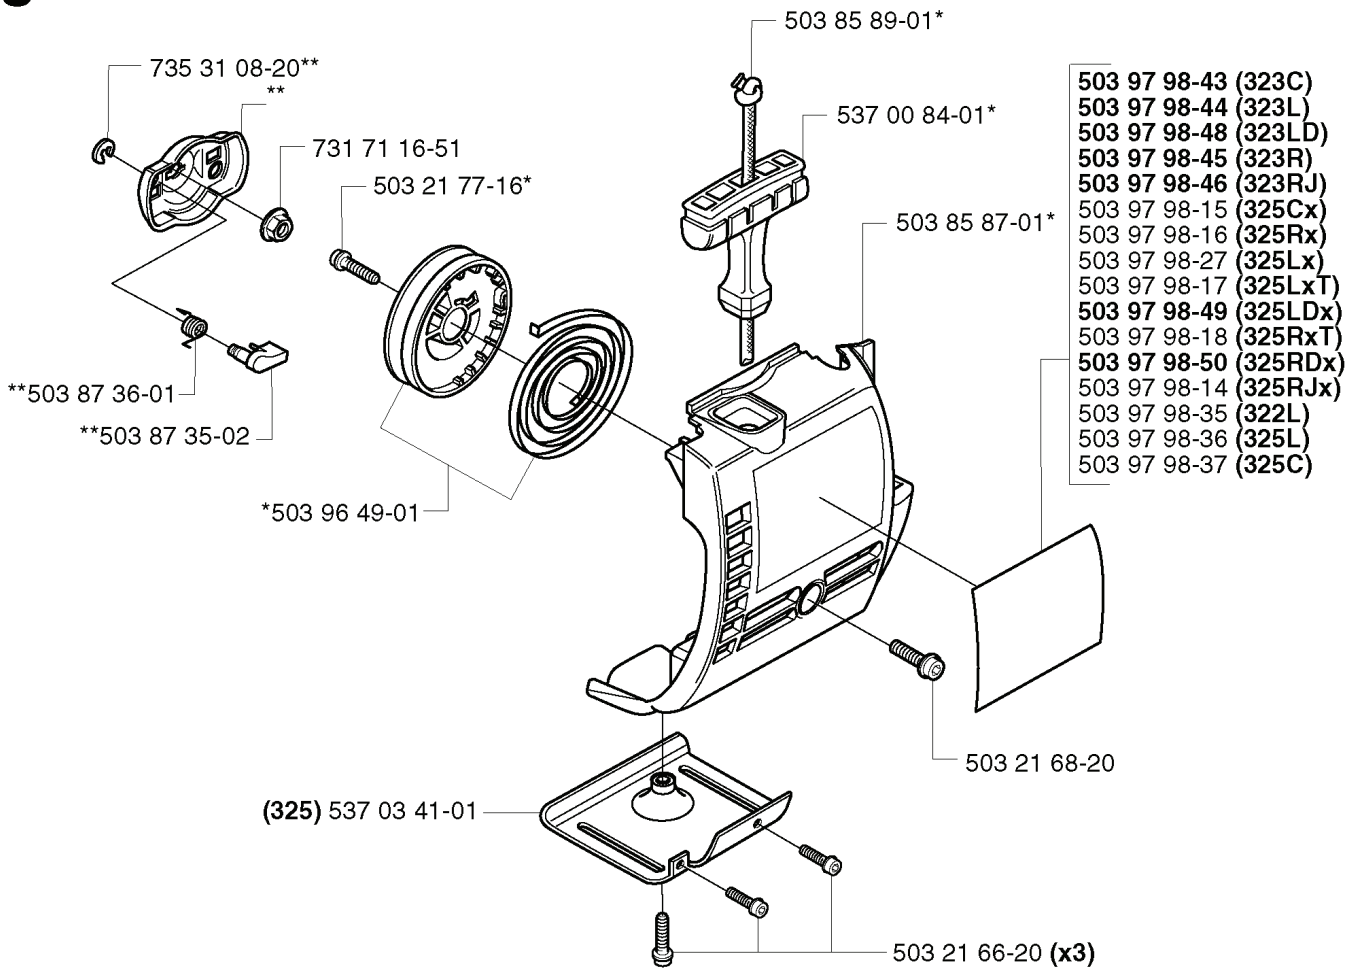

J

**compl 503 87 33-02

*compl 503 85 28-01