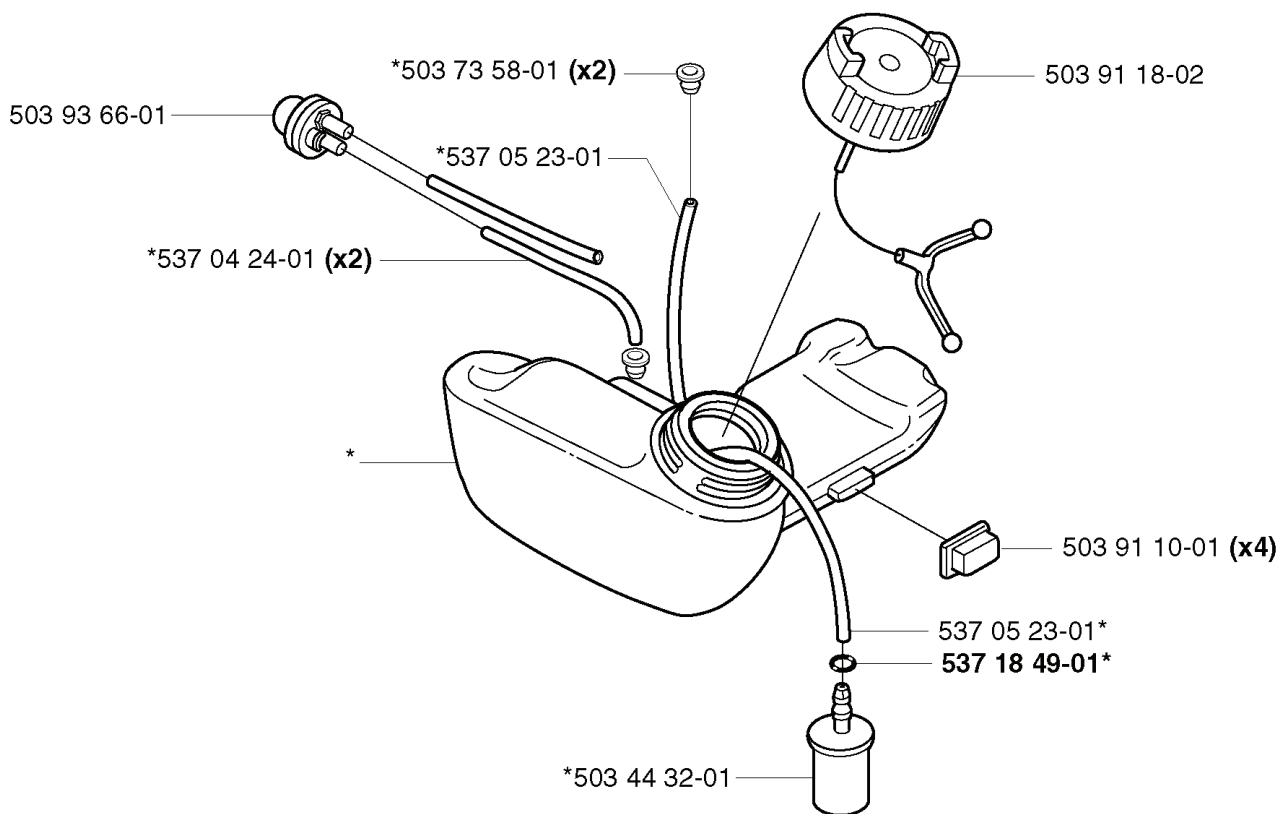

K *compl 537 06 86-01