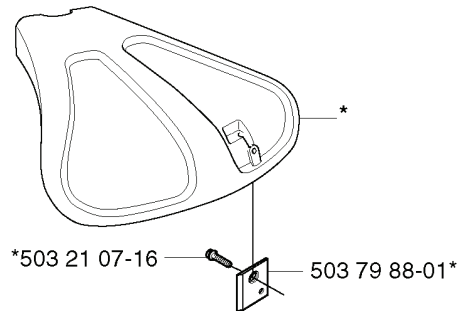

*compl 537 07 67-01
325Cx