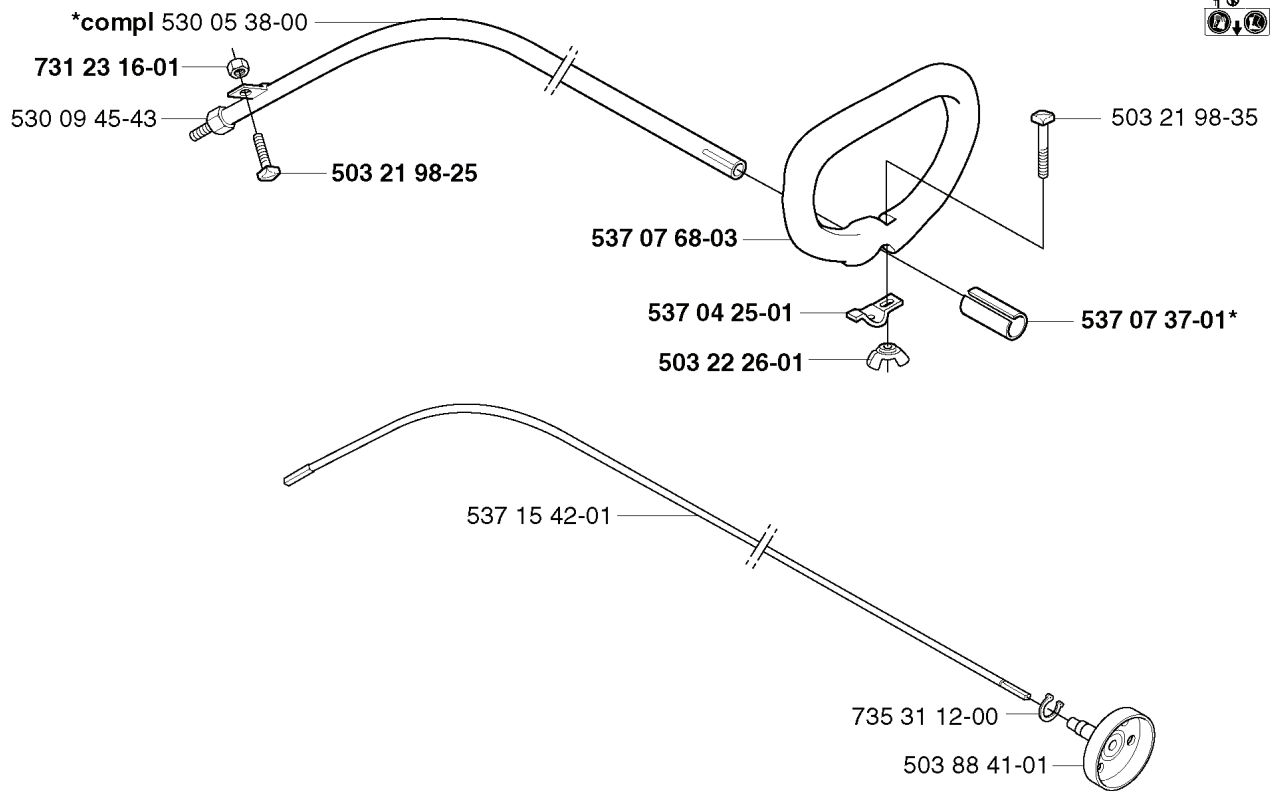

325 CX, 20020100001-20020100000

SPARE PARTS LIST

C 323R
325Rx
325RxT
325RDx

REF.	PART NO.	DESCRIPTION	REMARK	QTY.	KIT
537 17 28-01	537172801	HANDLE		1	
503 72 43-09	503724309	HANDLEBAR		1	
503 20 02-45	503200245	SCREW IHSCFM		1	
503 72 10-03	503721003	HANDLE		1	
503 21 07-45	503210745	SCREW IH SCT		1	
503 72 43-03	503724303	HANDLEBAR PART ASSY		1	
503 88 88-01	503888801	TUBE		1	
503 86 45-01	503864501	DRIVE SHAFT		1	
503 87 26-01	503872601	CLUTCH DRUM ASSY		1	
503 21 75-25	503217525	SCREW IHSCFT		2	
502 21 12-01	502211201	STAPLE		1	
503 80 45-01	503804501	BRACKET		1	
537 17 29-01	537172901	COVER		1	
725 23 86-51	725238651	SCREW EHHM		1	
502 20 38-01	502203801	KNOB		1	
503 72 29-01	503722901	COVER		1	
503 75 00-01	503750001	HANDLEBAR BRACKET		1	
503 21 68-16	503216816	SCREW IH SCT		4	
503 96 31-01	503963101	BRACKET		1	
502 19 71-01	502197101	SQUARE NUT		1	
731 23 14-01	731231401	HEXAGON NUT		1	
503 94 10-01	503941001	HOOK		1	
503 20 07-16	503200716	SCREW IHSCFM		1	
503 88 23-01	503882301	BRACKET		1	
502 19 95-03	502199503	HANDLEBAR		1	
537 02 76-01	537027601	LABEL		1	

A 323C
325C

503 79 56-01 537 02 76-03

REF.	PART NO.	DESCRIPTION	REMARK	QTY.	KIT
530 05 38-00	530053800	SHAFT		1	
731 23 16-01	731231601	HEXAGON NUT		1	
530 09 45-43	530094543	DRIVER		1	
503 21 98-25	503219825	SCREW		1	
537 15 42-01	537154201	SHAFT		1	
503 88 41-01	503884101	CLUTCH DRUM		1	
735 31 12-00	735311200	CIRCLIP		1	
503 22 26-01	503222601	NUT		1	
537 04 25-01	537042501	ATTACHMENT PLATE		1	
537 07 68-03	537076803	HANDLE		1	
537 07 37-01	537073701	SPACING TUBE		1	
503 21 98-35	503219835	SCREW		1	
537 02 76-03	537027603	LABEL		1	
503 79 56-01	503795601	LABEL		1	