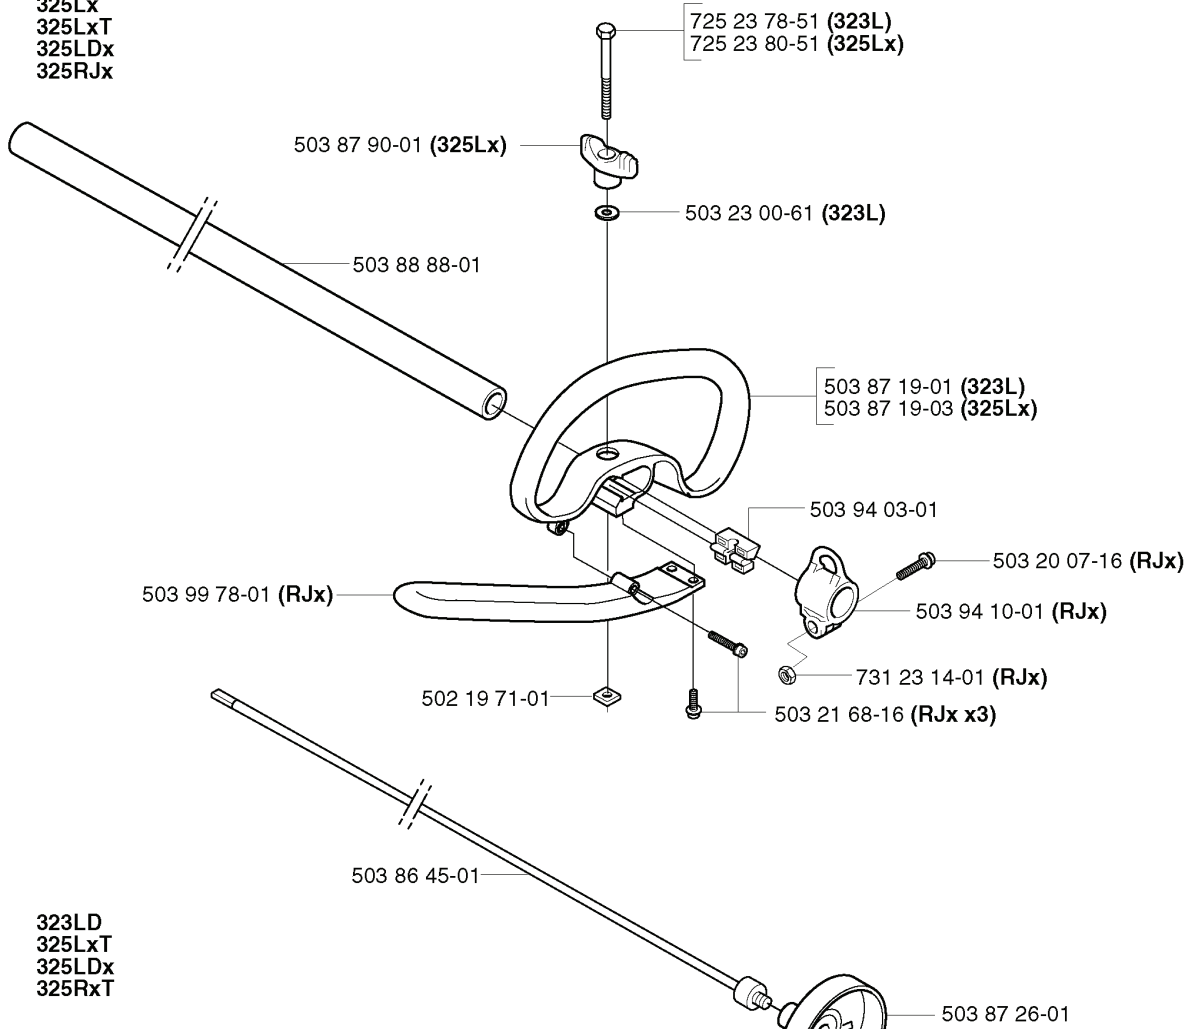

B

322L
323L
323LD
325Lx
325LxT
325LDx
325RJx

323LD
325LxT
325LDx
325RxT