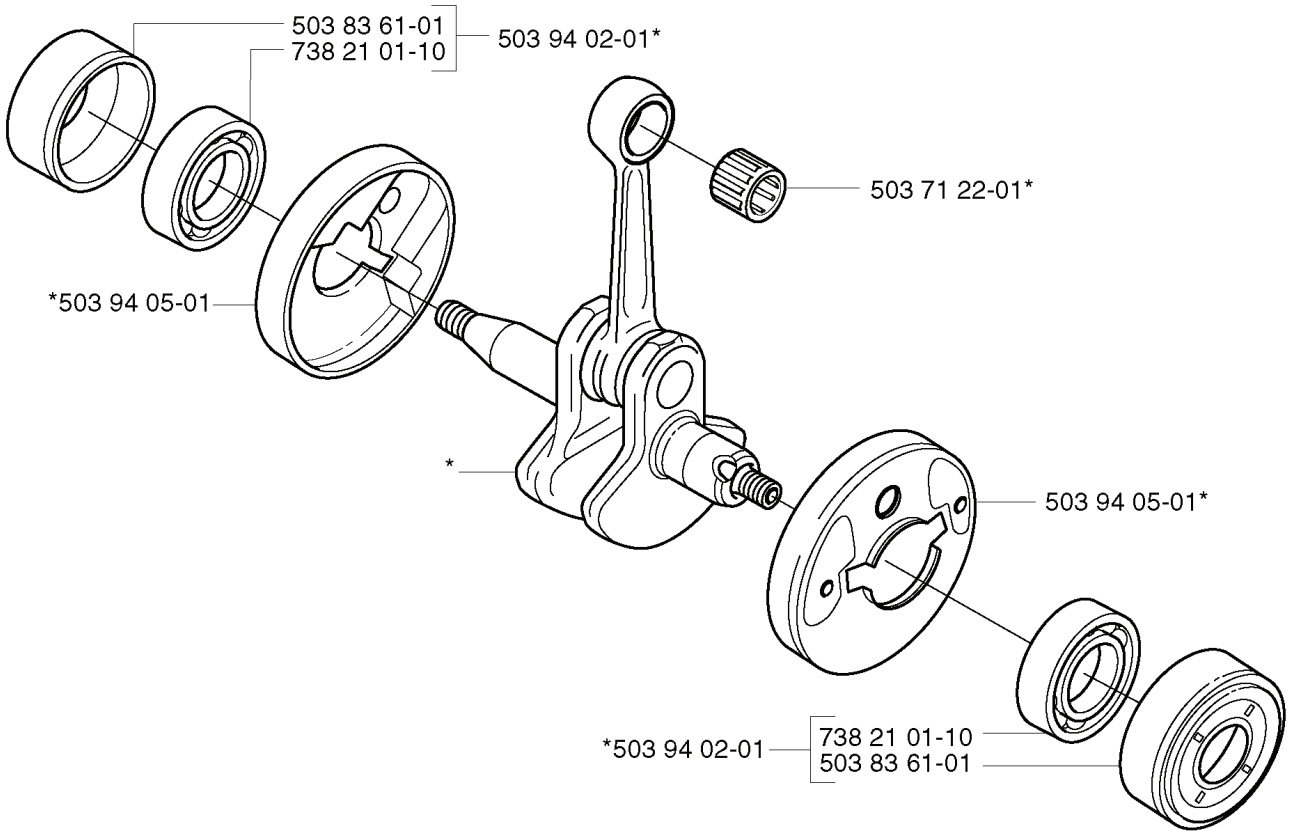

325 CX, 20020100001-20051800000

SPARE PARTS LIST

H

REF.	PART NO.	DESCRIPTION	REMARK	QTY.	KIT
502 20 65-03	502206503	SCREW EHHM		1	
502 20 40-01	502204001	KNOB		1	
503 88 80-01	503888001	FILTER COVER		1	
537 18 63-01	537186301	AIR FILTER		1	
503 21 75-16	503217516	SCREW IHSCFT		1	
503 89 03-01	503890301	FILTER HOLDER		1	
503 88 79-01	503887901	HUB CAP		1	
503 21 75-50	503217550	SCREW IHSCFT		2	
731 23 14-01	731231401	HEXAGON NUT		1	
503 28 31-11	503283111	CARBURETTOR		1	
503 49 71-01	503497101	GASKET		1	
503 20 03-25	503200325	SCREW IHSCFM		2	
503 96 25-01	503962501	CHOKE CONTROL		1	
503 91 09-01	503910901	INSULATION WALL		1	
503 22 65-04	503226504	SQUARE NUT		2	
503 94 26-01	503942601	INLET PIPE		1	

P *compl 503 85 24-74

REF.	PART NO.	DESCRIPTION	REMARK	QTY.	KIT
503 85 24-74	503852474	CRANKSHAFT ASSY		1	
503 83 61-01	503836101	BEARING CAGE		1	
503 94 02-01	503940201	BEARING CAGE		1	
738 21 01-10	738210110	BALL BEARING		1	
503 94 05-01	503940501	CUP		1	
503 71 22-01	503712201	BEARING		1	

M ***compl 537 03 20-05

REF.	PART NO.	DESCRIPTION	REMARK	QTY.	KIT
537 03 20-05	537032005	PISTON		1	
537 01 41-01	537014101	GASKET		1	
503 28 90-41	503289041	PISTON RING		2	
737 44 08-00	737440800	CIRCLIP		2	
503 71 22-01	503712201	BEARING		1	
537 01 32-75	537013275	PISTON		1	
503 20 07-35	503200735	SCREW IHSCFM		4	
537 16 19-01	537161901	MUFFLER ASSY		1	
537 03 94-01	537039401	MUFFLER ASSY	CAT.	1	
537 15 99-01	537159901	SPARK ARRESTER SCREEN		1	
503 87 17-01	503871701	SPARK ARRESTER SCREEN	CAT.	1	
503 20 29-50	503202950	SCREW IHSCFM		2	