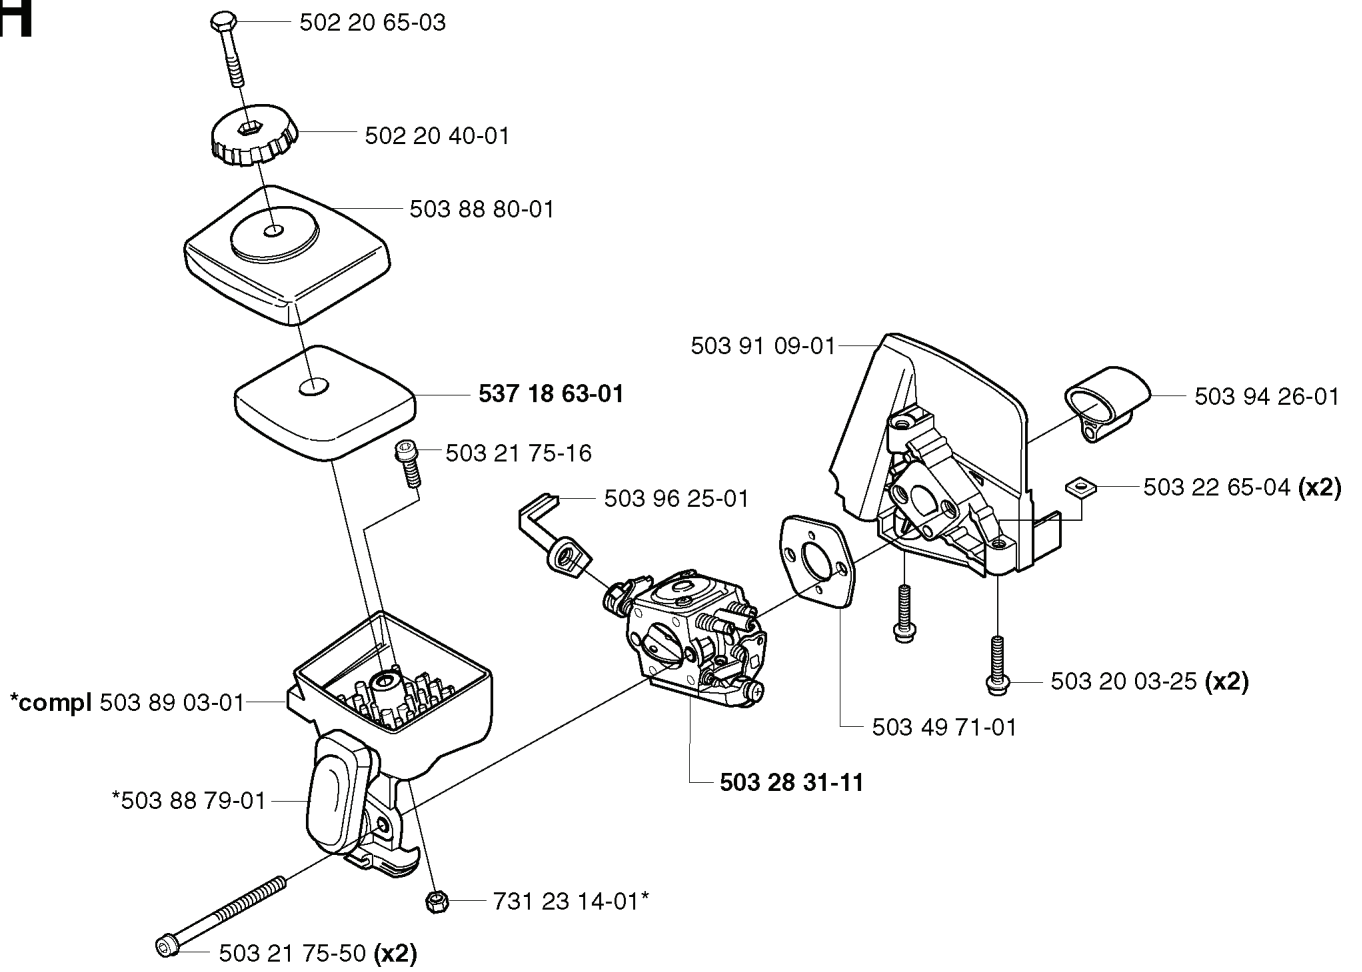

325 CX, 20020100001-20051800000

SPARE PARTS LIST

H

REF.	PART NO.	DESCRIPTION	REMARK	QTY.	KIT
502 20 65-03	502206503	SCREW EHHM		1	
502 20 40-01	502204001	KNOB		1	
503 88 80-01	503888001	FILTER COVER		1	
537 18 63-01	537186301	AIR FILTER		1	
503 21 75-16	503217516	SCREW IHSCFT		1	
503 89 03-01	503890301	FILTER HOLDER		1	
503 88 79-01	503887901	HUB CAP		1	
503 21 75-50	503217550	SCREW IHSCFT		2	
731 23 14-01	731231401	HEXAGON NUT		1	
503 28 31-11	503283111	CARBURETTOR		1	
503 49 71-01	503497101	GASKET		1	
503 20 03-25	503200325	SCREW IHSCFM		2	
503 96 25-01	503962501	CHOKE CONTROL		1	
503 91 09-01	503910901	INSULATION WALL		1	
503 22 65-04	503226504	SQUARE NUT		2	
503 94 26-01	503942601	INLET PIPE		1	

P *compl 503 85 24-74

REF.	PART NO.	DESCRIPTION	REMARK	QTY.	KIT
503 85 24-74	503852474	CRANKSHAFT ASSY		1	
503 83 61-01	503836101	BEARING CAGE		1	
503 94 02-01	503940201	BEARING CAGE		1	
738 21 01-10	738210110	BALL BEARING		1	
503 94 05-01	503940501	CUP		1	
503 71 22-01	503712201	BEARING		1	

A 323C
325C

503 79 56-01 537 02 76-03

REF.	PART NO.	DESCRIPTION	REMARK	QTY.	KIT
530 05 38-00	530053800	SHAFT		1	
731 23 16-01	731231601	HEXAGON NUT		1	
530 09 45-43	530094543	DRIVER		1	
503 21 98-25	503219825	SCREW		1	
537 15 42-01	537154201	SHAFT		1	
503 88 41-01	503884101	CLUTCH DRUM		1	
735 31 12-00	735311200	CIRCLIP		1	
503 22 26-01	503222601	NUT		1	
537 04 25-01	537042501	ATTACHMENT PLATE		1	
537 07 68-03	537076803	HANDLE		1	
537 07 37-01	537073701	SPACING TUBE		1	
503 21 98-35	503219835	SCREW		1	
537 02 76-03	537027603	LABEL		1	
503 79 56-01	503795601	LABEL		1	