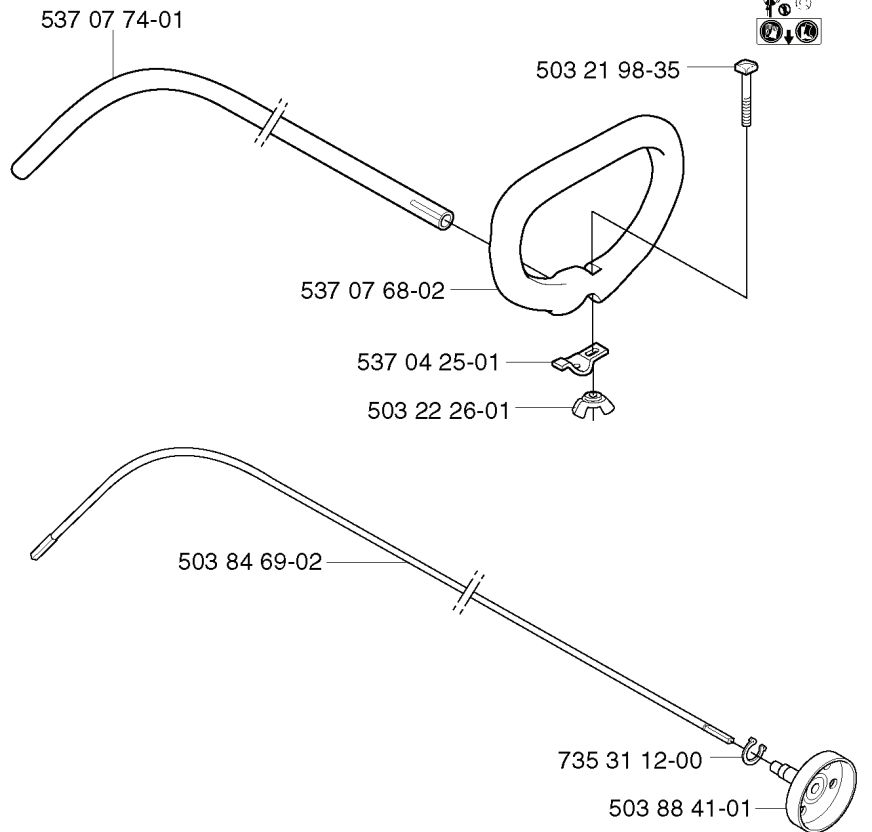

325Cx

***compl 537 07 65-01**

503 79 56-01 537 02 76-03

REF.	PART NO.	DESCRIPTION	REMARK	QTY.	KIT
537 07 65-01	537076501	BEARING HOUSING		1	
725 23 70-51	725237051	SCREW		1	
537 07 62-01	537076201	BEARING HOUSING		1	
503 20 07-30	503200730	SCREW IHSCFM		1	
537 07 64-01	537076401	BLADE SHAFT		1	
503 25 05-01	503250501	BALL BEARING		2	
735 31 27-01	735312701	CIRCLIP		1	
537 11 46-01	537114601	WASHER		1	
537 11 47-01	537114701	NUT		1	
537 07 63-01	537076301	DRIVER		1	
503 84 69-02	503846902	SHAFT		1	
503 88 41-01	503884101	CLUTCH DRUM		1	
735 31 12-00	735311200	CIRCLIP		1	
503 22 26-01	503222601	NUT		1	
537 04 25-01	537042501	ATTACHMENT PLATE		1	
537 07 68-02	537076802	HANDLE		1	
503 21 98-35	503219835	SCREW		1	
537 07 74-01	537077401	TUBE		1	
503 79 56-01	503795601	LABEL		1	
537 02 76-03	537027603	LABEL		1	