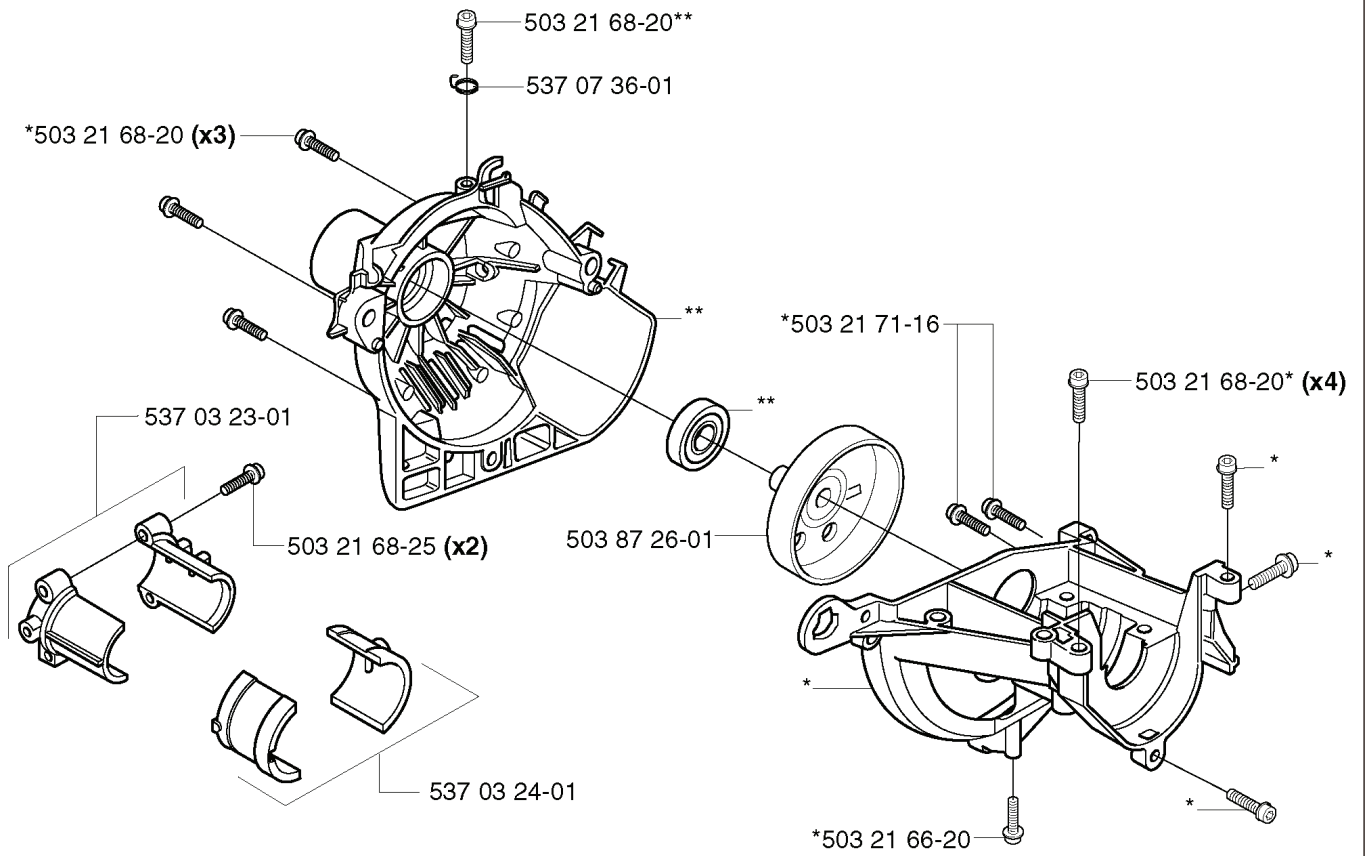

325Cx

***compl 537 07 65-01**

503 79 56-01 537 02 76-03

REF.	PART NO.	DESCRIPTION	REMARK	QTY.	KIT
537 07 65-01	537076501	BEARING HOUSING		1	
725 23 70-51	725237051	SCREW		1	
537 07 62-01	537076201	BEARING HOUSING		1	
503 20 07-30	503200730	SCREW IHSCFM		1	
537 07 64-01	537076401	BLADE SHAFT		1	
503 25 05-01	503250501	BALL BEARING		2	
735 31 27-01	735312701	CIRCLIP		1	
537 11 46-01	537114601	WASHER		1	
537 11 47-01	537114701	NUT		1	
537 07 63-01	537076301	DRIVER		1	
503 84 69-02	503846902	SHAFT		1	
503 88 41-01	503884101	CLUTCH DRUM		1	
735 31 12-00	735311200	CIRCLIP		1	
503 22 26-01	503222601	NUT		1	
537 04 25-01	537042501	ATTACHMENT PLATE		1	
537 07 68-02	537076802	HANDLE		1	
503 21 98-35	503219835	SCREW		1	
537 07 74-01	537077401	TUBE		1	
503 79 56-01	503795601	LABEL		1	
537 02 76-03	537027603	LABEL		1	

N *compl 537 04 11-01
**compl 537 04 12-03

REF.	PART NO.	DESCRIPTION	REMARK	QTY.	KIT
537 04 11-01	537041101	CRANKCASE		1	
537 04 12-03	537041203	CLUTCH COVER		1	
537 03 23-01	537032301	CLAMPING SLEEVE ASSY		1	
503 21 68-25	503216825	SCREW IHSCFT		2	
537 03 24-01	537032401	INSULATOR		1	
503 21 66-20	503216620	SCREW IHSCFT		1	
503 87 26-01	503872601	CLUTCH DRUM ASSY		1	
503 21 71-16	503217116	SCREW IHSCFT		1	
537 07 36-01	537073601	SPRING		1	
503 21 68-20	503216820	SCREW IHSCFT		1	