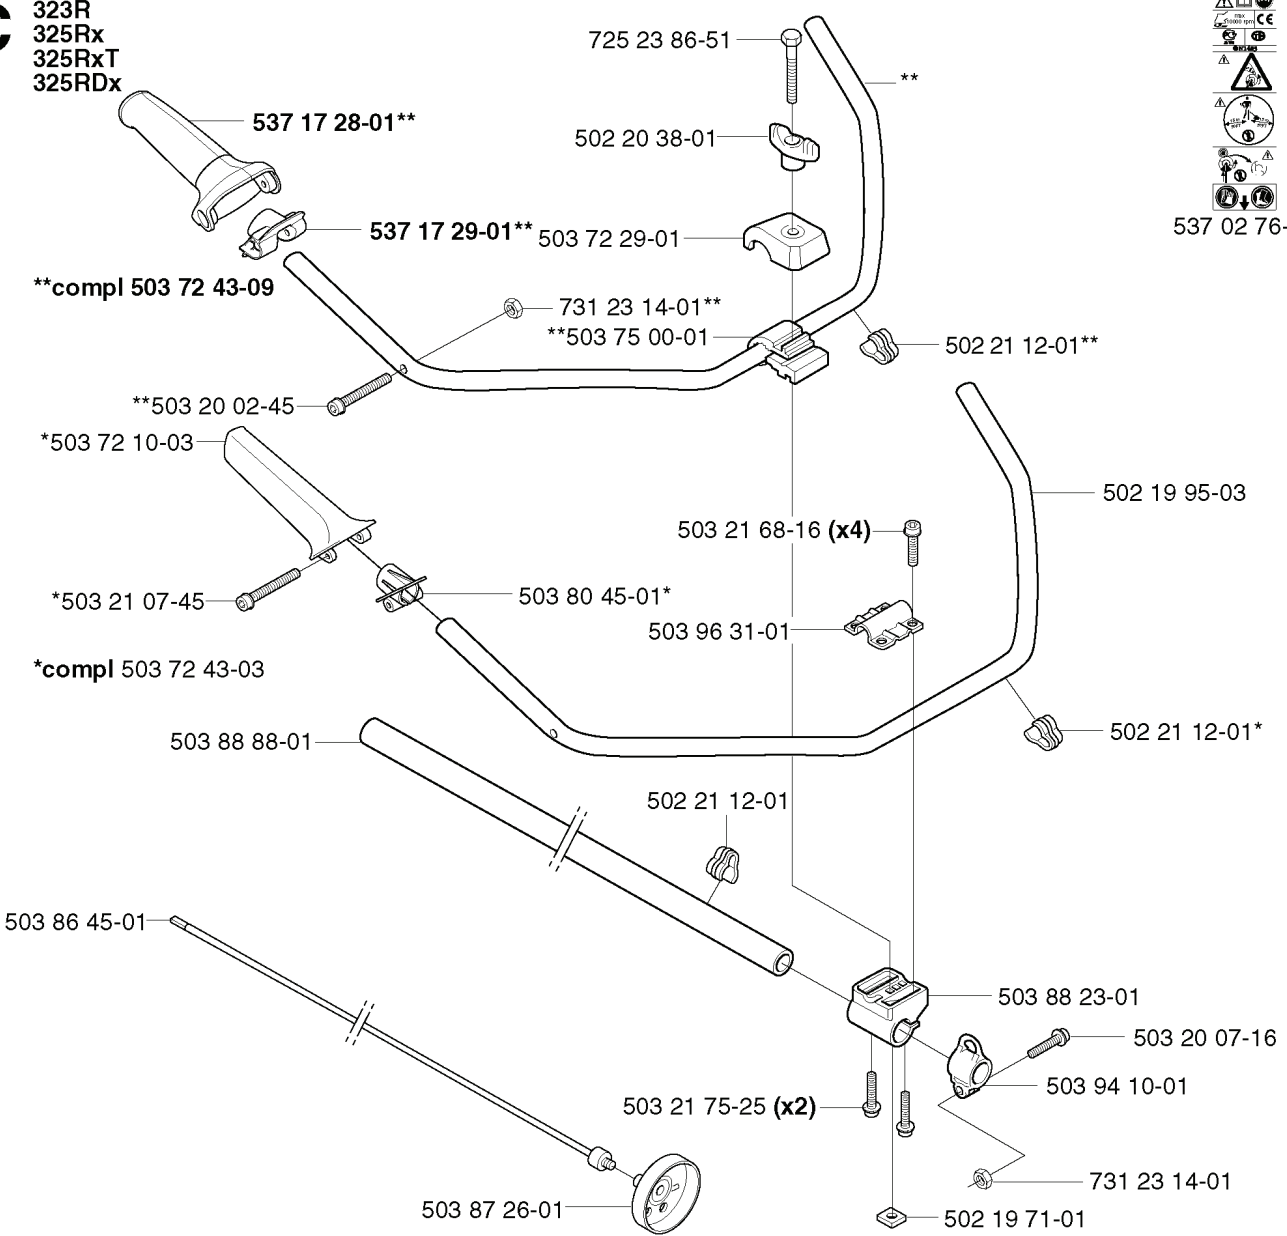

C 323R
325Rx
325RxT
325RDx