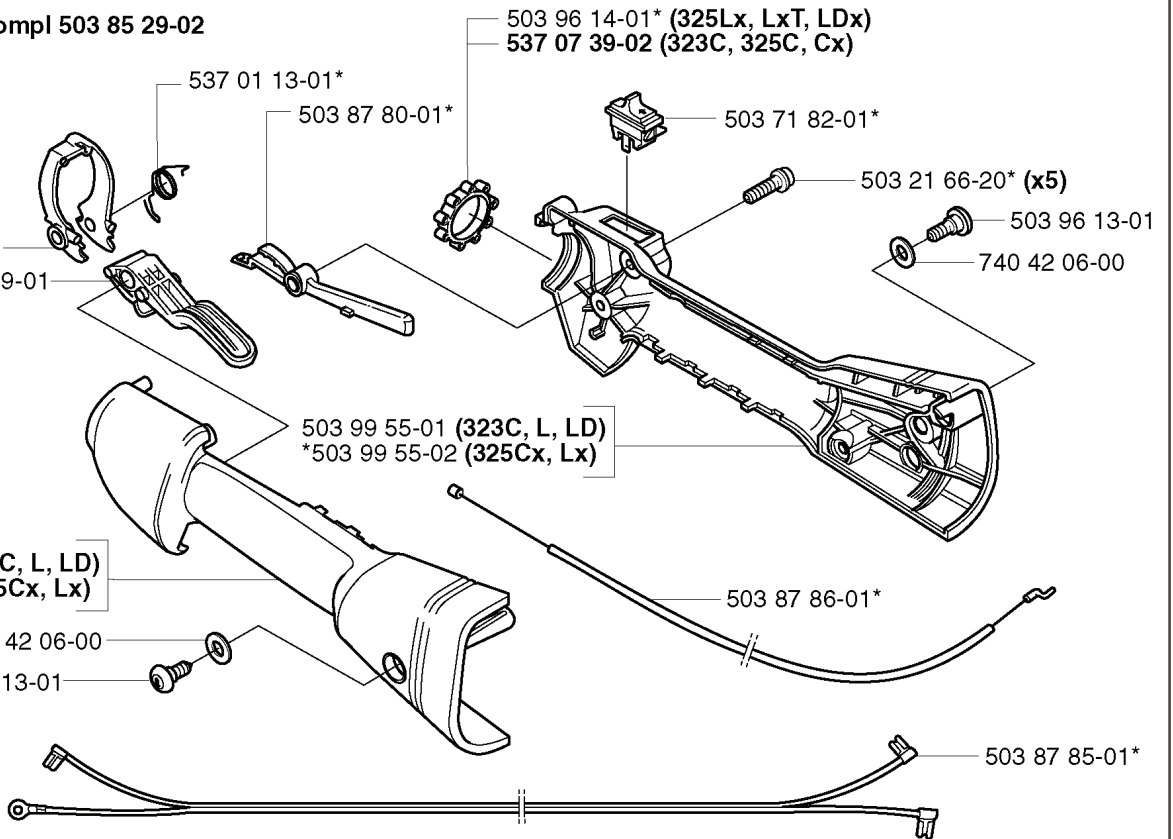

A 323C
325C

503 79 56-01 537 02 76-03

REF.	PART NO.	DESCRIPTION	REMARK	QTY.	KIT
530 05 38-00	530053800	SHAFT		1	
731 23 16-01	731231601	HEXAGON NUT		1	
530 09 45-43	530094543	DRIVER		1	
503 21 98-25	503219825	SCREW		1	
537 15 42-01	537154201	SHAFT		1	
503 88 41-01	503884101	CLUTCH DRUM		1	
735 31 12-00	735311200	CIRCLIP		1	
503 22 26-01	503222601	NUT		1	
537 04 25-01	537042501	ATTACHMENT PLATE		1	
537 07 68-03	537076803	HANDLE		1	
537 07 37-01	537073701	SPACING TUBE		1	
503 21 98-35	503219835	SCREW		1	
537 02 76-03	537027603	LABEL		1	
503 79 56-01	503795601	LABEL		1	

503 71 82-01*

503 21 66-20* (x5)

503 96 13-01

740 42 06-00

503 99 55-01 (323C, L, LD)

*503 99 55-02 (325Cx, Lx)

503 99 56-01 (323C, L, LD)

*503 99 56-02 (325Cx, Lx)

740 42 06-00

503 96 13-01

503 87 86-01*

503 87 85-01*

REF.	PART NO.	DESCRIPTION	REMARK	QTY.	KIT
503 85 29-02	503852902	HANDLE		1	
503 91 81-01	503918101	THROTTLE LEVER		1	
503 87 79-01	503877901	THROTTLE TRIGGER		1	
503 99 56-01	503995601	HANDLE HALF	323C, L, LD	1	
503 99 56-02	503995602	HANDLE HALF	325CX, LX	1	
503 96 13-01	503961301	SCREW		1	
503 99 55-02	503995502	HANDLE HALF	325CX, LX	1	
503 99 55-01	503995501	HANDLE HALF	323C, L, LD	1	
503 87 80-01	503878001	THROTTLE LOCKOUT		1	
537 01 13-01	537011301	RECOIL SPRING		1	
503 96 14-01	503961401	ABSORBER	325LX, LXT, LDX	1	
537 07 39-02	537073902	ANTIVIBRATION ELEMENT	323C, 325C, CX	1	
503 87 86-01	503878601	THROTTLE CABLE ASSY		1	
503 87 85-01	503878501	SHORT CIRCUIT CABLE		1	
740 42 06-00	740420600	O-RING		1	
503 21 66-20	503216620	SCREW IH SCT		5	
503 71 82-01	503718201	SWITCH		1	