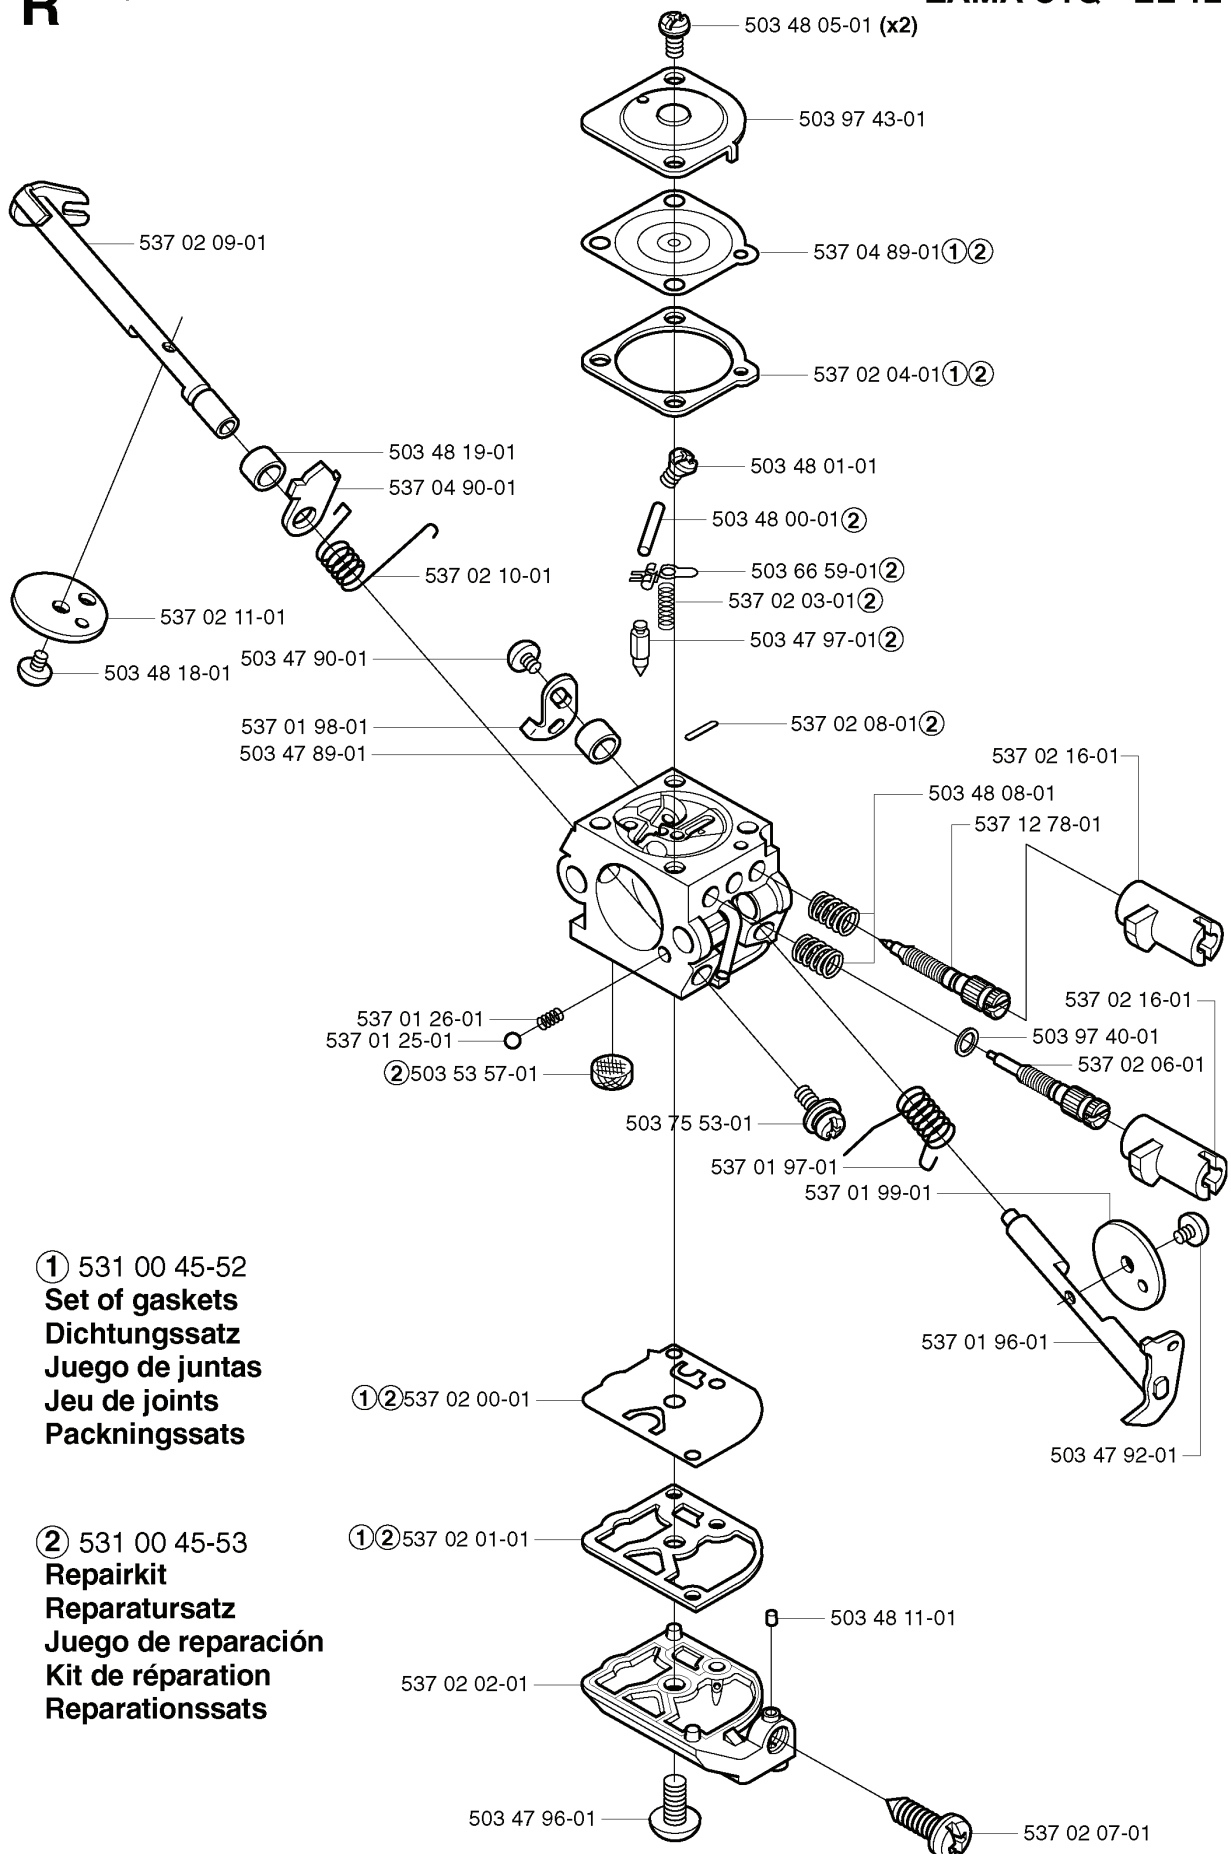

R compl 503 28 31-11

ZAMA C1Q - EL 12

① 531 00 45-52
Set of gaskets
Dichtungssatz
Juego de juntas
Jeu de joints
Packningssats

② 531 00 45-53
Repairkit
Reparatursatz
Juego de reparación
Kit de réparation
Reparatıonssats