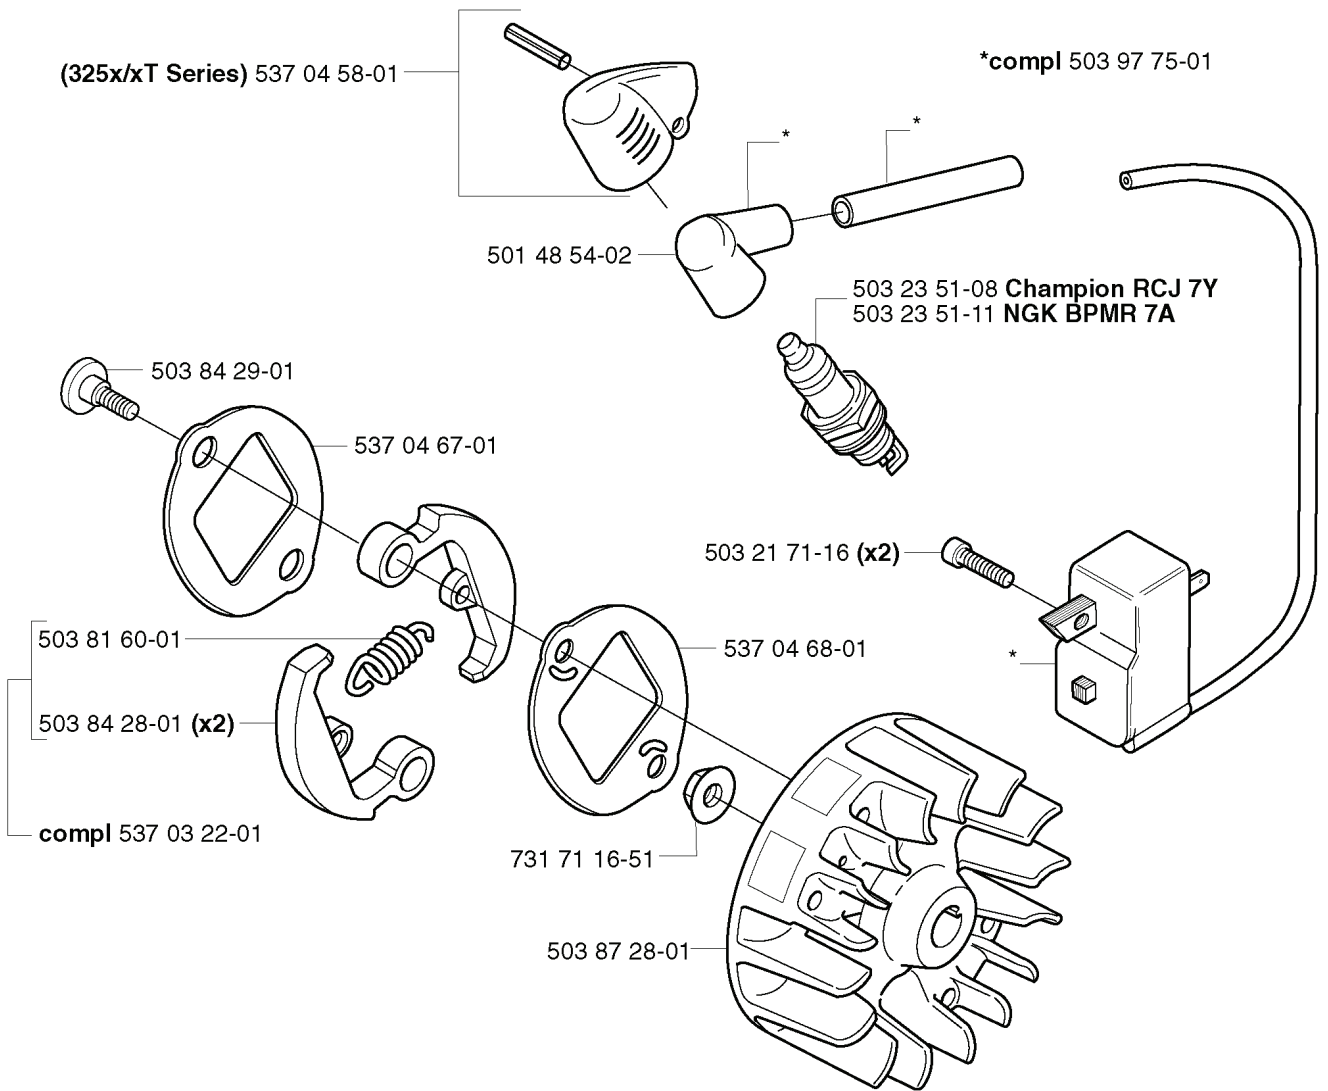

503 81 60-01

537 04 68-01

503 84 28-01 (x2)

compl 537 03 22-01

731 71 16-51

503 87 28-01

REF.	PART NO.	DESCRIPTION	REMARK	QTY.	KIT
5370458-01	537045801	COVER	325X/XT SERIES	1	
5014854-02	501485402	SPARK PLUG CAP		1	
5038429-01	503842901	SCREW		1	
5370467-01	537046701	WASHER		1	
5038160-01	503816001	CLUTCH SPRING		1	
5038428-01	503842801	CLUTCH SHOE		2	
5370322-01	537032201	CLUTCH ASSY		1	
7317116-51	731711651	HEXAGON NUT FLANGE		1	
5038728-01	503872801	FLYWHEEL		1	
5370468-01	537046801	WASHER		1	
5032171-16	503217116	SCREW IHSCT		2	
5032351-11	503235111	SPARK PLUG	NGK BPMR 7A	1	
5032351-08	503235108	SPARK PLUG	CHAMPION RCJ 7Y	1	
5039775-01	503977501	ELECTRONIC MODULE		1	

**J**

**\*\*compl 503 87 33-02**

**\*compl 503 85 28-01**

REF.	PART NO.	DESCRIPTION	REMARK	QTY.	KIT
503 87 33-02	503873302	BRIDGE		1	
735 31 08-20	735310820	E-CLIP		1	
731 71 16-51	731711651	HEXAGON NUT FLANGE		1	
503 21 77-16	503217716	SCREW IH SCT		1	
503 87 36-01	503873601	SPRING		1	
503 87 35-02	503873502	STARTER PAWL		1	
503 96 49-01	503964901	STARTER PULLEY		1	
537 03 41-01	537034101	PROTECTIVE PLATE	325	1	
503 21 66-20	503216620	SCREW IH SCT		3	
503 21 68-20	503216820	SCREW IH SCFT		1	
503 97 98-37	503979837	DECAL	325C	1	
503 97 98-36	503979836	DECAL	325L	1	
503 97 98-35	503979835	DECAL	322L	1	
503 97 98-14	503979814	DECAL	325R JX	1	
503 97 98-50	503979850	DECAL	325RDX	1	
503 97 98-18	503979818	DECAL	325RXT	1	
503 97 98-49	503979849	DECAL	325LDX	1	
503 97 98-17	503979817	DECAL	325LXT	1	
503 97 98-27	503979827	DECAL	325LX	1	
503 97 98-16	503979816	DECAL	325RX	1	
503 97 98-15	503979815	DECAL	325CX	1	
503 97 98-46	503979846	DECAL	323RJ	1	
503 97 98-45	503979845	DECAL	323R	1	
503 97 98-48	503979848	DECAL	323LD	1	
503 97 98-44	503979844	DECAL	323L	1	
503 97 98-43	503979843	DECAL	323C	1	
503 85 87-01	503858701	STARTER HOUSING		1	
537 00 84-01	537008401	STARTER HANDLE		1	
503 85 89-01	503858901	STARTER ROPE		1	
503 85 28-01	503852801	STARTER ASSY		1	