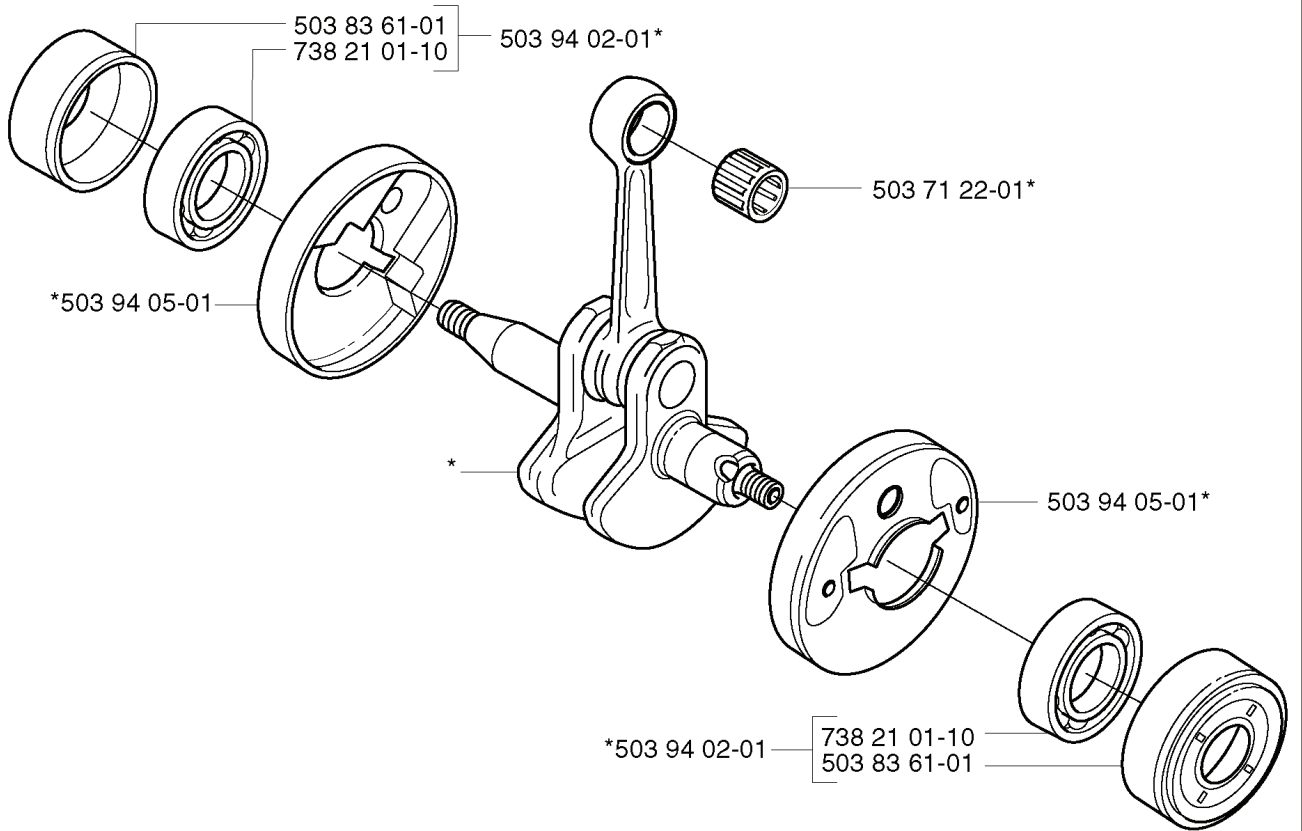

P *compl 503 85 24-74