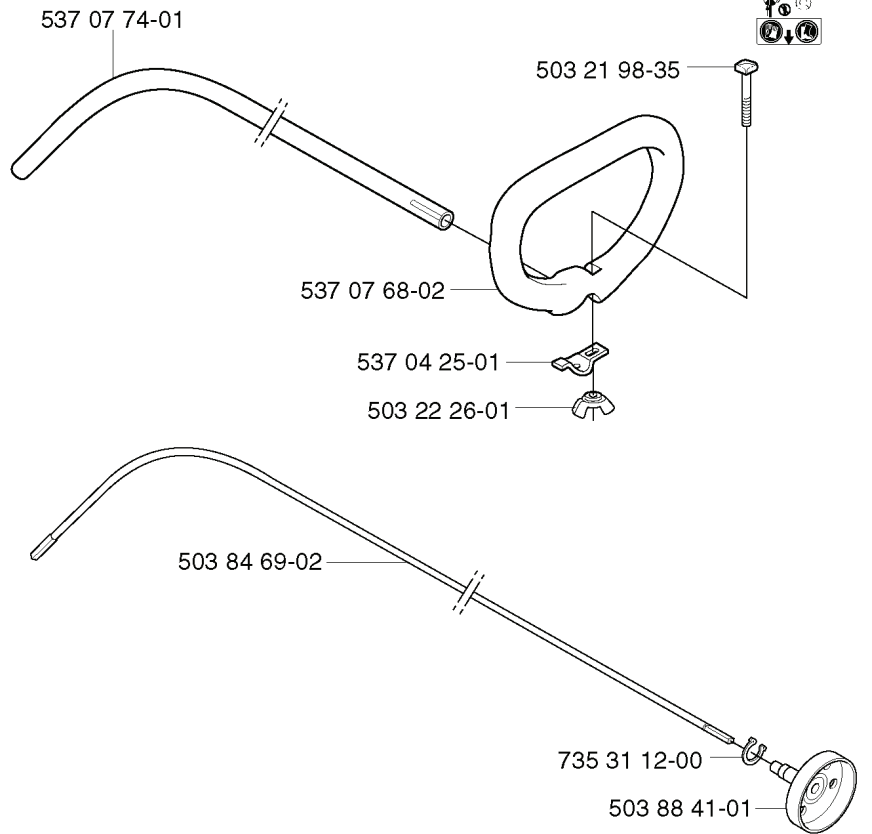

**N** \*compl 537 04 11-01  
\*\*compl 537 04 12-03

---

REF.	PART NO.	DESCRIPTION	REMARK	QTY.	KIT
537 04 11-01	537041101	CRANKCASE		1	
537 04 12-03	537041203	CLUTCH COVER		1	
537 03 23-01	537032301	CLAMPING SLEEVE ASSY		1	
503 21 68-25	503216825	SCREW IHSCFT		2	
537 03 24-01	537032401	INSULATOR		1	
503 21 66-20	503216620	SCREW IHSCFT		1	
503 87 26-01	503872601	CLUTCH DRUM ASSY		1	
503 21 68-20	503216820	SCREW IHSCFT		4	
503 21 71-16	503217116	SCREW IHSCFT		1	
537 07 36-01	537073601	SPRING		1	

**325Cx**

**\*compl 537 07 65-01**

503 79 56-01 537 02 76-03

REF.	PART NO.	DESCRIPTION	REMARK	QTY.	KIT
537 07 65-01	537076501	BEARING HOUSING		1	
725 23 70-51	725237051	SCREW		1	
537 07 62-01	537076201	BEARING HOUSING		1	
503 20 07-30	503200730	SCREW IHSCFM		1	
537 07 64-01	537076401	BLADE SHAFT		1	
503 25 05-01	503250501	BALL BEARING		2	
735 31 27-01	735312701	CIRCLIP		1	
537 11 46-01	537114601	WASHER		1	
537 11 47-01	537114701	NUT		1	
537 07 63-01	537076301	DRIVER		1	
503 84 69-02	503846902	SHAFT		1	
503 88 41-01	503884101	CLUTCH DRUM		1	
735 31 12-00	735311200	CIRCLIP		1	
503 22 26-01	503222601	NUT		1	
537 04 25-01	537042501	ATTACHMENT PLATE		1	
537 07 68-02	537076802	HANDLE		1	
503 21 98-35	503219835	SCREW		1	
537 07 74-01	537077401	TUBE		1	
503 79 56-01	503795601	LABEL		1	
537 02 76-03	537027603	LABEL		1	

**A** 323C  
325C

503 79 56-01 537 02 76-03

---

REF.	PART NO.	DESCRIPTION	REMARK	QTY.	KIT
530 05 38-00	530053800	SHAFT		1	
731 23 16-01	731231601	HEXAGON NUT		1	
530 09 45-43	530094543	DRIVER		1	
503 21 98-25	503219825	SCREW		1	
537 15 42-01	537154201	SHAFT		1	
503 88 41-01	503884101	CLUTCH DRUM		1	
735 31 12-00	735311200	CIRCLIP		1	
503 22 26-01	503222601	NUT		1	
537 04 25-01	537042501	ATTACHMENT PLATE		1	
537 07 68-03	537076803	HANDLE		1	
537 07 37-01	537073701	SPACING TUBE		1	
503 21 98-35	503219835	SCREW		1	
537 02 76-03	537027603	LABEL		1	
503 79 56-01	503795601	LABEL		1	