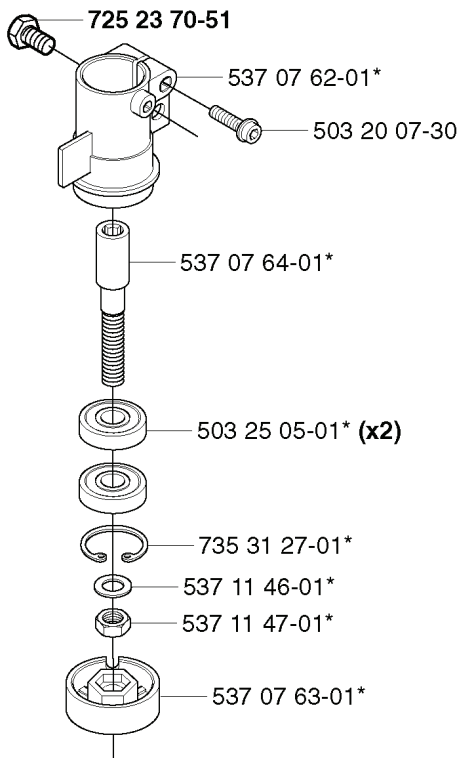

**N** \*compl 537 04 11-01  
\*\*compl 537 04 12-03

---

REF.	PART NO.	DESCRIPTION	REMARK	QTY.	KIT
537 04 11-01	537041101	CRANKCASE		1	
537 04 12-03	537041203	CLUTCH COVER		1	
537 03 23-01	537032301	CLAMPING SLEEVE ASSY		1	
503 21 68-25	503216825	SCREW IHSCFT		2	
537 03 24-01	537032401	INSULATOR		1	
503 21 66-20	503216620	SCREW IHSCFT		1	
503 87 26-01	503872601	CLUTCH DRUM ASSY		1	
503 21 68-20	503216820	SCREW IHSCFT		4	
503 21 71-16	503217116	SCREW IHSCFT		1	
537 07 36-01	537073601	SPRING		1	

**325Cx**

**\*compl 537 07 65-01**

503 79 56-01 537 02 76-03

REF.	PART NO.	DESCRIPTION	REMARK	QTY.	KIT
537 07 65-01	537076501	BEARING HOUSING		1	
725 23 70-51	725237051	SCREW		1	
537 07 62-01	537076201	BEARING HOUSING		1	
503 20 07-30	503200730	SCREW IHSCFM		1	
537 07 64-01	537076401	BLADE SHAFT		1	
503 25 05-01	503250501	BALL BEARING		2	
735 31 27-01	735312701	CIRCLIP		1	
537 11 46-01	537114601	WASHER		1	
537 11 47-01	537114701	NUT		1	
537 07 63-01	537076301	DRIVER		1	
503 84 69-02	503846902	SHAFT		1	
503 88 41-01	503884101	CLUTCH DRUM		1	
735 31 12-00	735311200	CIRCLIP		1	
503 22 26-01	503222601	NUT		1	
537 04 25-01	537042501	ATTACHMENT PLATE		1	
537 07 68-02	537076802	HANDLE		1	
503 21 98-35	503219835	SCREW		1	
537 07 74-01	537077401	TUBE		1	
503 79 56-01	503795601	LABEL		1	
537 02 76-03	537027603	LABEL		1	

**A** 323C  
325C

503 79 56-01 537 02 76-03

---

REF.	PART NO.	DESCRIPTION	REMARK	QTY.	KIT
530 05 38-00	530053800	SHAFT		1	
731 23 16-01	731231601	HEXAGON NUT		1	
530 09 45-43	530094543	DRIVER		1	
503 21 98-25	503219825	SCREW		1	
537 15 42-01	537154201	SHAFT		1	
503 88 41-01	503884101	CLUTCH DRUM		1	
735 31 12-00	735311200	CIRCLIP		1	
503 22 26-01	503222601	NUT		1	
537 04 25-01	537042501	ATTACHMENT PLATE		1	
537 07 68-03	537076803	HANDLE		1	
537 07 37-01	537073701	SPACING TUBE		1	
503 21 98-35	503219835	SCREW		1	
537 02 76-03	537027603	LABEL		1	
503 79 56-01	503795601	LABEL		1	