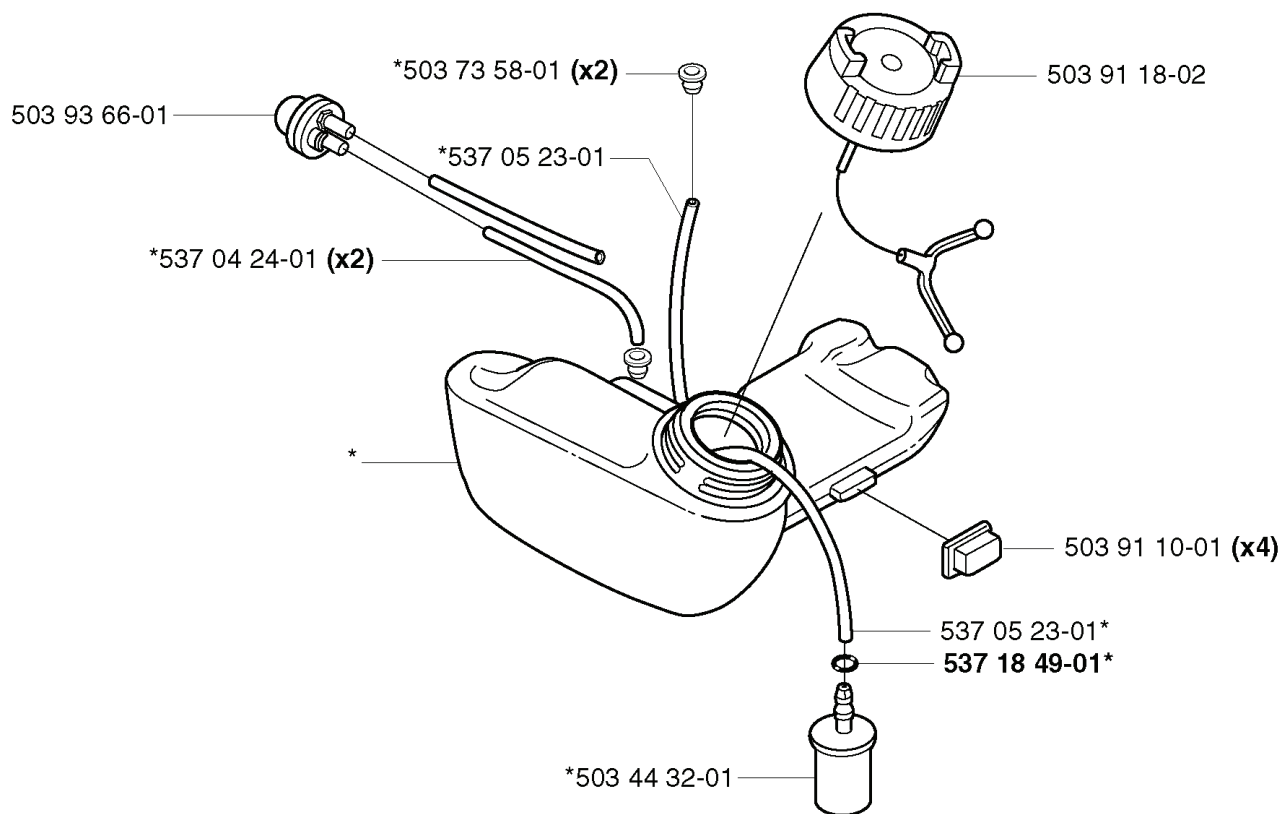

K *compl 537 06 86-01