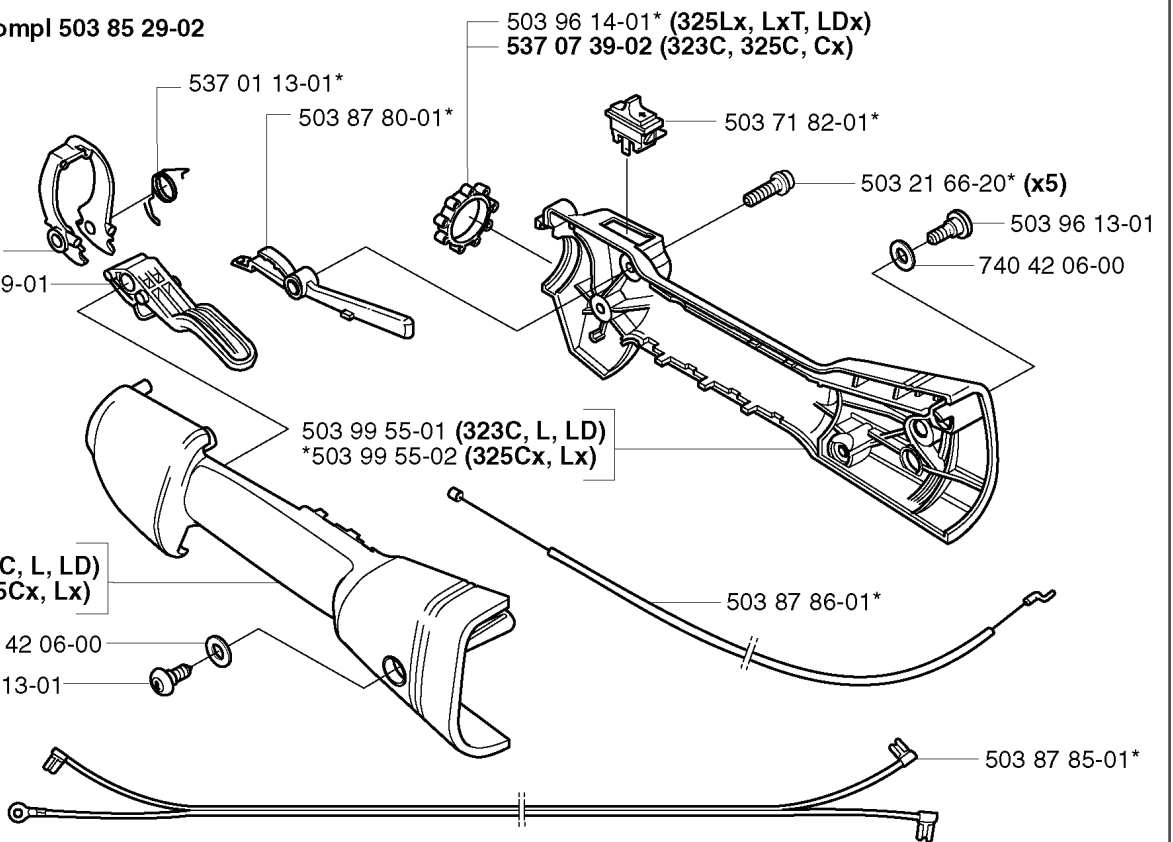

D

322L *compl 503 85 29-02

323C

323L

323LD

325C, Cx

325L, Lx

325LxT

325LDx

325RJx

*503 91 81-01

*503 87 79-01

537 01 13-01*

503 87 80-01*

503 96 14-01* (325Lx, LxT, LDx)

537 07 39-02 (323C, 325C, Cx)

503 71 82-01*

503 21 66-20* (x5)

503 96 13-01

740 42 06-00

503 99 55-01 (323C, L, LD)

*503 99 55-02 (325Cx, Lx)

503 99 56-01 (323C, L, LD)

*503 99 56-02 (325Cx, Lx)

740 42 06-00

503 96 13-01

503 87 86-01*

503 87 85-01*