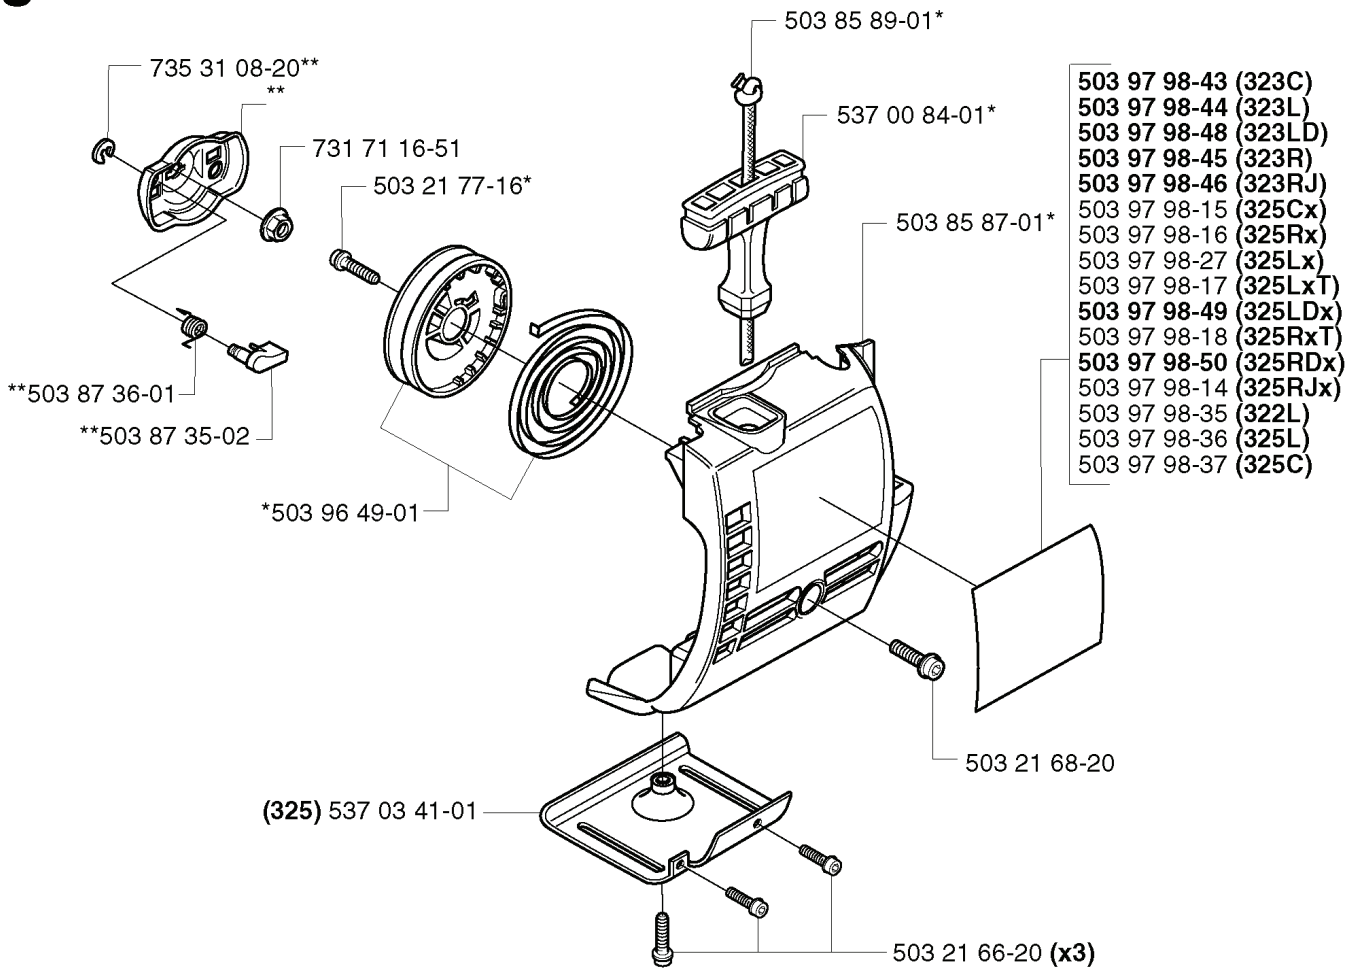

503 81 60-01

537 04 68-01

503 84 28-01 (x2)

compl 537 03 22-01

731 71 16-51

503 87 28-01

REF.	PART NO.	DESCRIPTION	REMARK	QTY.	KIT
5370458-01	537045801	COVER	325X/XT SERIES	1	
5014854-02	501485402	SPARK PLUG CAP		1	
5038429-01	503842901	SCREW		1	
5370467-01	537046701	WASHER		1	
5038160-01	503816001	CLUTCH SPRING		1	
5038428-01	503842801	CLUTCH SHOE		2	
5370322-01	537032201	CLUTCH ASSY		1	
7317116-51	731711651	HEXAGON NUT FLANGE		1	
5038728-01	503872801	FLYWHEEL		1	
5370468-01	537046801	WASHER		1	
5032171-16	503217116	SCREW IHSCT		2	
5032351-11	503235111	SPARK PLUG	NGK BPMR 7A	1	
5032351-08	503235108	SPARK PLUG	CHAMPION RCJ 7Y	1	
5039775-01	503977501	ELECTRONIC MODULE		1	

**J**

**\*\*compl 503 87 33-02**

**\*compl 503 85 28-01**

REF.	PART NO.	DESCRIPTION	REMARK	QTY.	KIT
503 87 33-02	503873302	BRIDGE		1	
735 31 08-20	735310820	E-CLIP		1	
731 71 16-51	731711651	HEXAGON NUT FLANGE		1	
503 21 77-16	503217716	SCREW IH SCT		1	
503 87 36-01	503873601	SPRING		1	
503 87 35-02	503873502	STARTER PAWL		1	
503 96 49-01	503964901	STARTER PULLEY		1	
537 03 41-01	537034101	PROTECTIVE PLATE	325	1	
503 21 66-20	503216620	SCREW IH SCT		3	
503 21 68-20	503216820	SCREW IH SCFT		1	
503 97 98-37	503979837	DECAL	325C	1	
503 97 98-36	503979836	DECAL	325L	1	
503 97 98-35	503979835	DECAL	322L	1	
503 97 98-14	503979814	DECAL	325R JX	1	
503 97 98-50	503979850	DECAL	325RDX	1	
503 97 98-18	503979818	DECAL	325RXT	1	
503 97 98-49	503979849	DECAL	325LDX	1	
503 97 98-17	503979817	DECAL	325LXT	1	
503 97 98-27	503979827	DECAL	325LX	1	
503 97 98-16	503979816	DECAL	325RX	1	
503 97 98-15	503979815	DECAL	325CX	1	
503 97 98-46	503979846	DECAL	323RJ	1	
503 97 98-45	503979845	DECAL	323R	1	
503 97 98-48	503979848	DECAL	323LD	1	
503 97 98-44	503979844	DECAL	323L	1	
503 97 98-43	503979843	DECAL	323C	1	
503 85 87-01	503858701	STARTER HOUSING		1	
537 00 84-01	537008401	STARTER HANDLE		1	
503 85 89-01	503858901	STARTER ROPE		1	
503 85 28-01	503852801	STARTER ASSY		1	