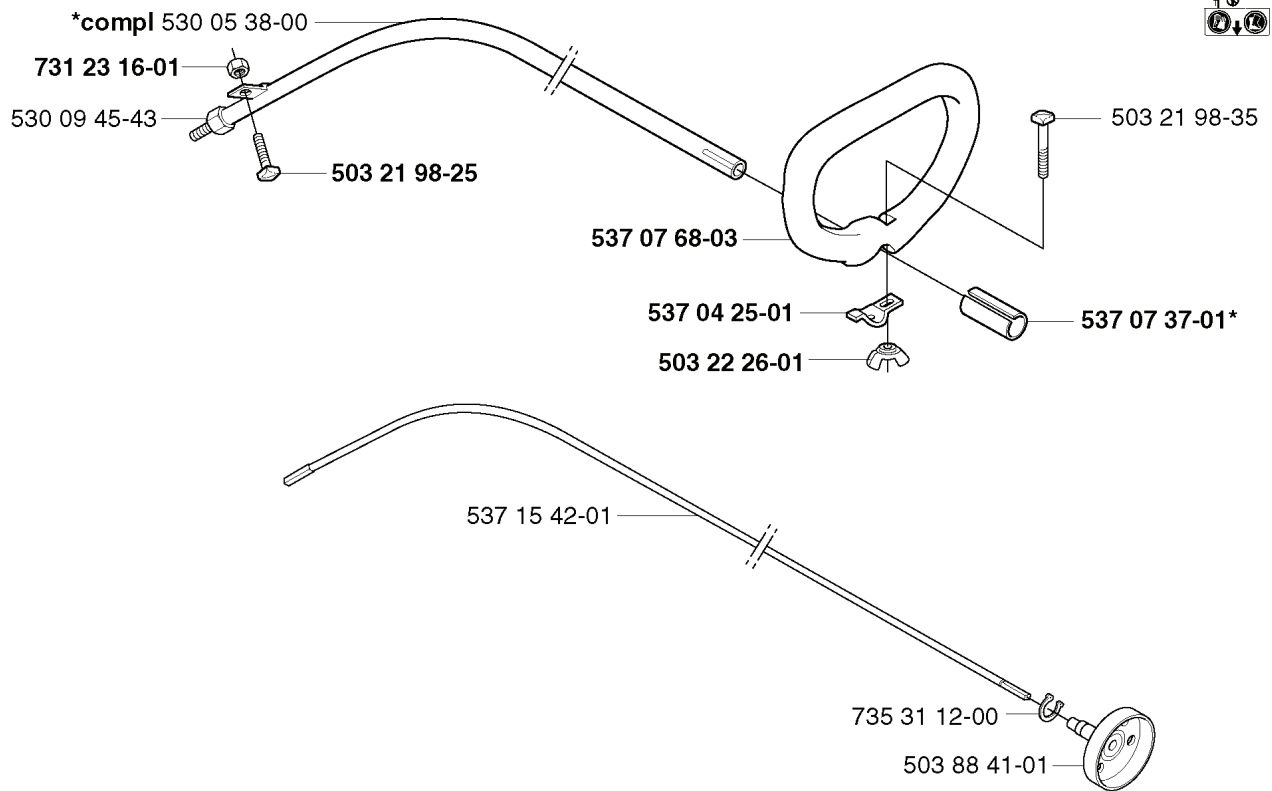

**325Cx**

**\*compl 537 07 65-01**

503 79 56-01 537 02 76-03

REF.	PART NO.	DESCRIPTION	REMARK	QTY.	KIT
537 07 65-01	537076501	BEARING HOUSING		1	
725 23 70-51	725237051	SCREW		1	
537 07 62-01	537076201	BEARING HOUSING		1	
503 20 07-30	503200730	SCREW IHSCFM		1	
537 07 64-01	537076401	BLADE SHAFT		1	
503 25 05-01	503250501	BALL BEARING		2	
735 31 27-01	735312701	CIRCLIP		1	
537 11 46-01	537114601	WASHER		1	
537 11 47-01	537114701	NUT		1	
537 07 63-01	537076301	DRIVER		1	
503 84 69-02	503846902	SHAFT		1	
503 88 41-01	503884101	CLUTCH DRUM		1	
735 31 12-00	735311200	CIRCLIP		1	
503 22 26-01	503222601	NUT		1	
537 04 25-01	537042501	ATTACHMENT PLATE		1	
537 07 68-02	537076802	HANDLE		1	
503 21 98-35	503219835	SCREW		1	
537 07 74-01	537077401	TUBE		1	
503 79 56-01	503795601	LABEL		1	
537 02 76-03	537027603	LABEL		1	

**P** \*compl 503 85 24-74

---

REF.	PART NO.	DESCRIPTION	REMARK	QTY.	KIT
503 85 24-74	503852474	CRANKSHAFT ASSY		1	
503 94 02-01	503940201	BEARING CAGE		1	
503 83 61-01	503836101	BEARING CAGE		1	
738 21 01-10	738210110	BALL BEARING		1	
503 94 05-01	503940501	CUP		1	
503 71 22-01	503712201	BEARING		1	

**A** 323C  
325C

503 79 56-01 537 02 76-03

---

REF.	PART NO.	DESCRIPTION	REMARK	QTY.	KIT
530 05 38-00	530053800	SHAFT		1	
731 23 16-01	731231601	HEXAGON NUT		1	
530 09 45-43	530094543	DRIVER		1	
503 21 98-25	503219825	SCREW		1	
537 15 42-01	537154201	SHAFT		1	
503 88 41-01	503884101	CLUTCH DRUM		1	
735 31 12-00	735311200	CIRCLIP		1	
503 22 26-01	503222601	NUT		1	
537 04 25-01	537042501	ATTACHMENT PLATE		1	
537 07 68-03	537076803	HANDLE		1	
537 07 37-01	537073701	SPACING TUBE		1	
503 21 98-35	503219835	SCREW		1	
537 02 76-03	537027603	LABEL		1	
503 79 56-01	503795601	LABEL		1	