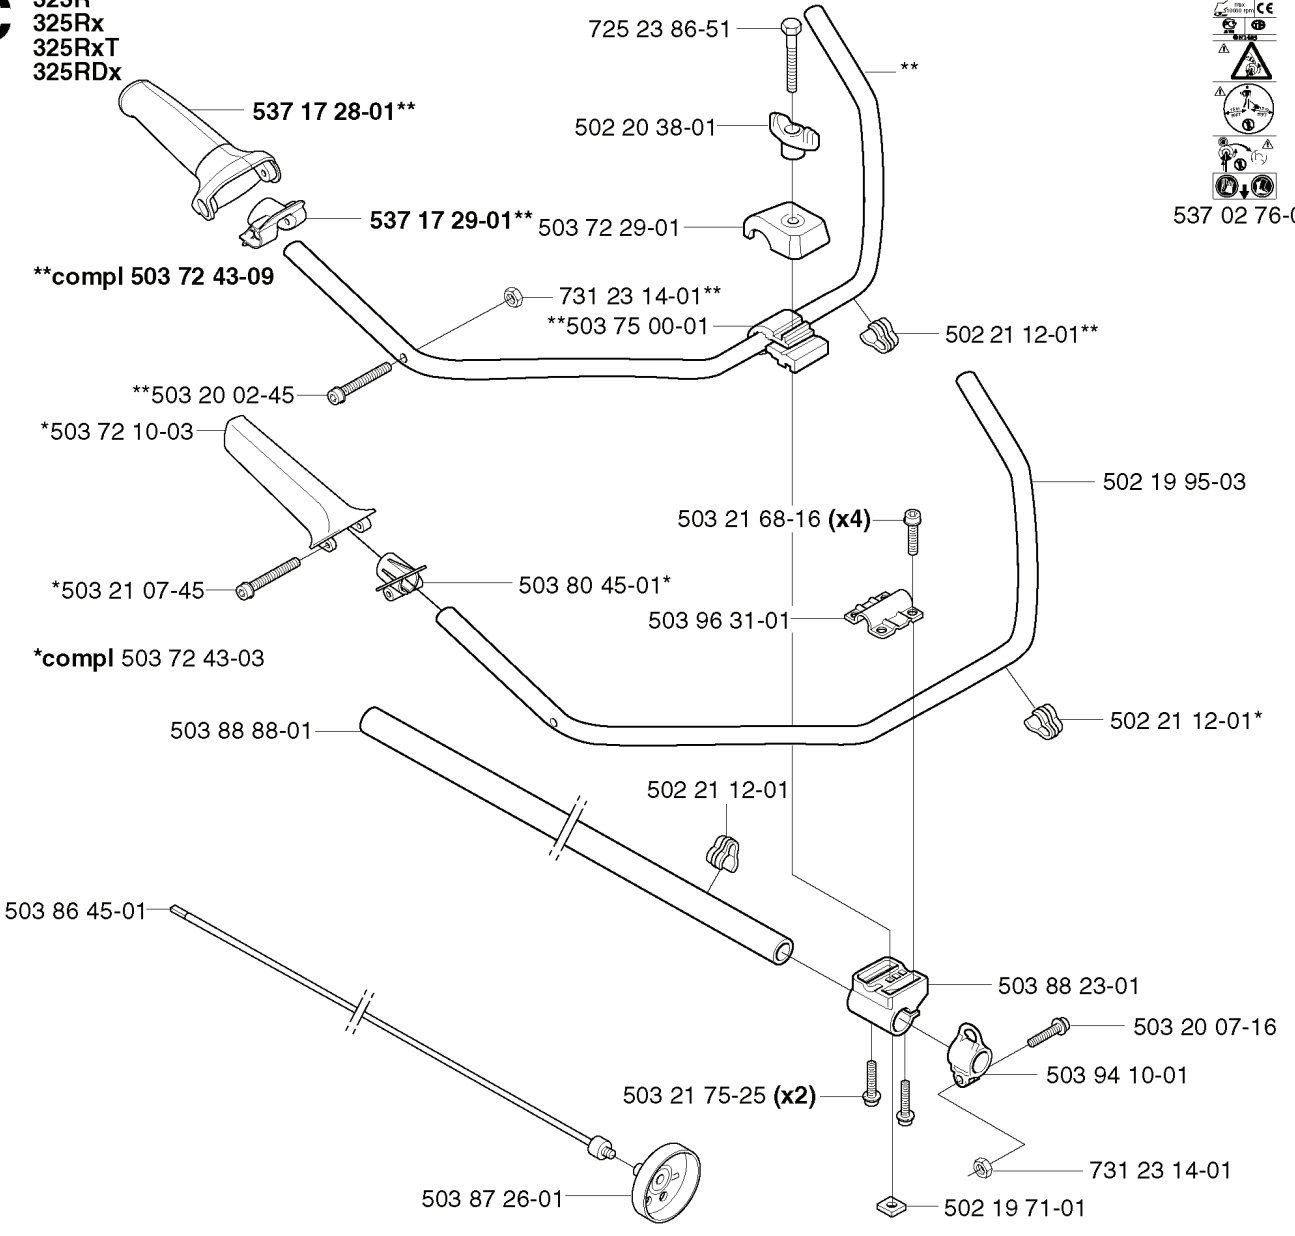

C 323R
325Rx
325RxT
325RDx