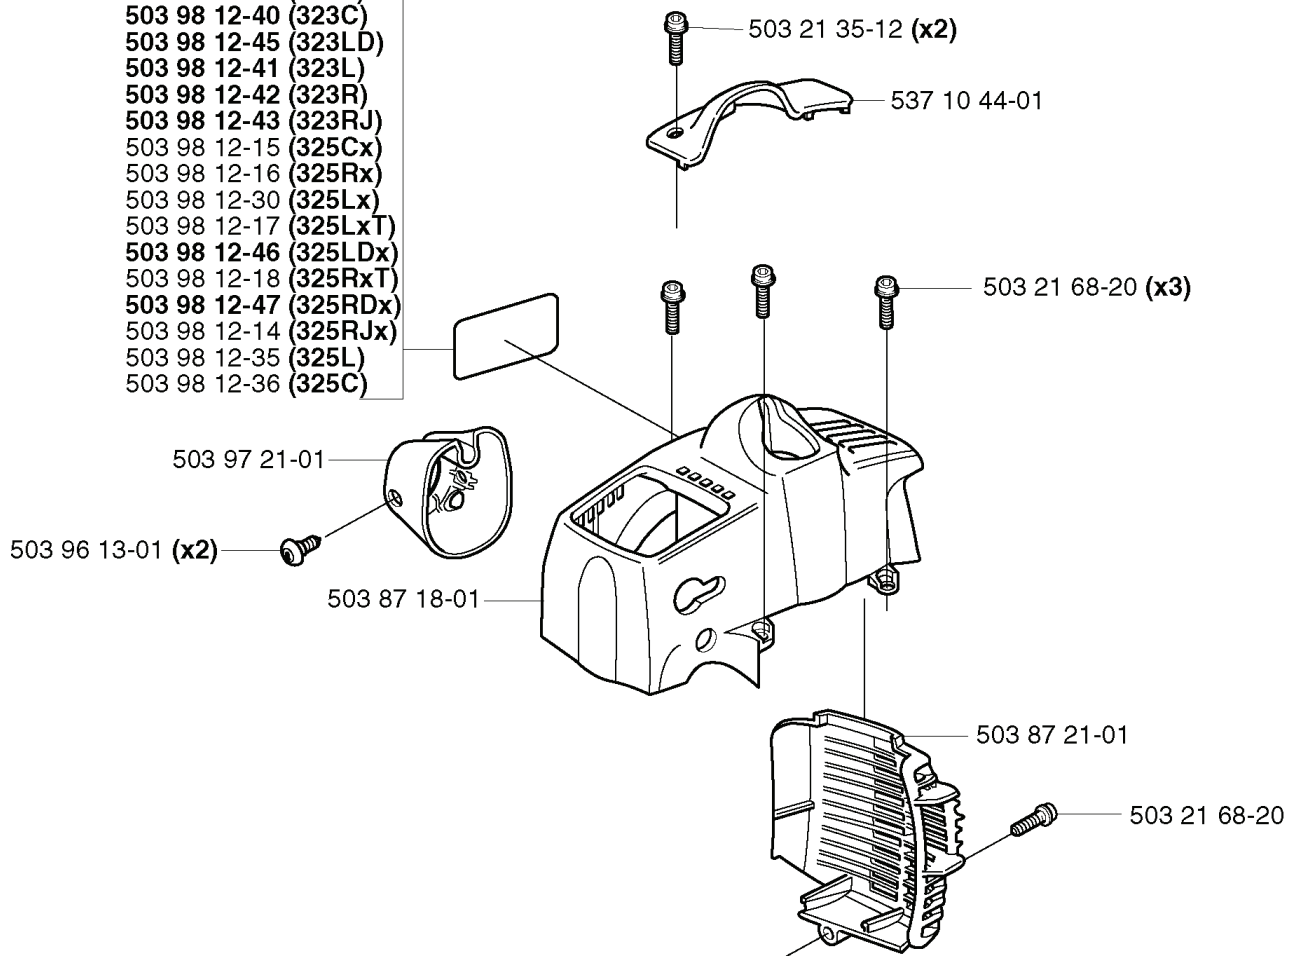

G

- 503 98 12-02 (322L)
- 503 98 12-40 (323C)
- 503 98 12-45 (323LD)
- 503 98 12-41 (323L)
- 503 98 12-42 (323R)
- 503 98 12-43 (323RJ)
- 503 98 12-15 (325Cx)
- 503 98 12-16 (325Rx)
- 503 98 12-30 (325Lx)
- 503 98 12-17 (325LxT)
- 503 98 12-46 (325LDx)
- 503 98 12-18 (325RxT)
- 503 98 12-47 (325RDx)
- 503 98 12-14 (325RJx)
- 503 98 12-35 (325L)
- 503 98 12-36 (325C)