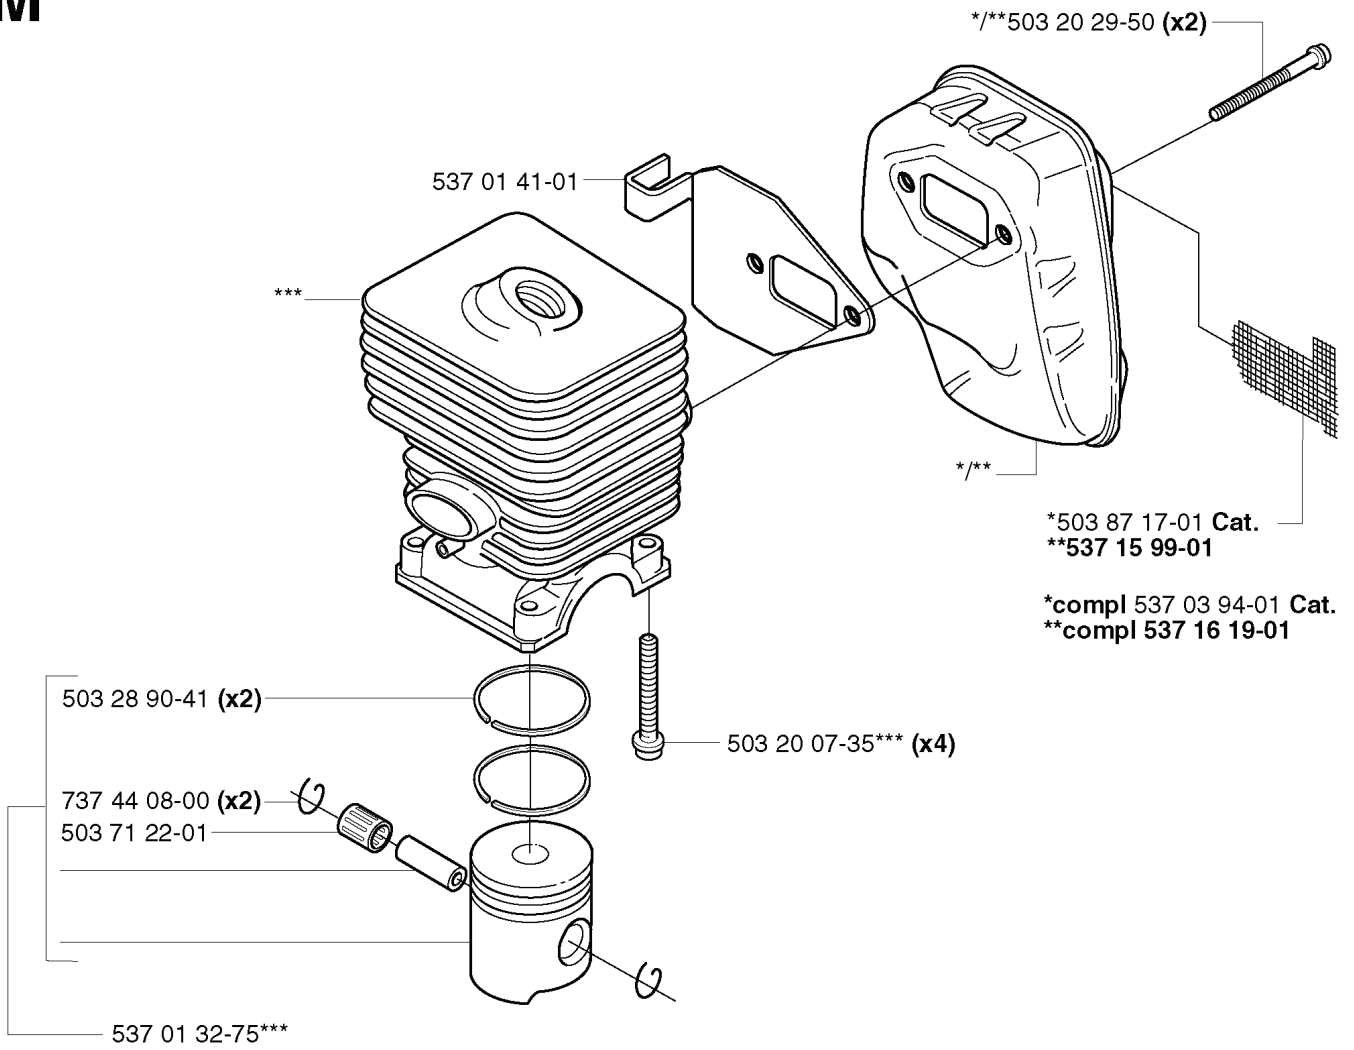

**325Cx**

**\*compl 537 07 65-01**

503 79 56-01 537 02 76-03

REF.	PART NO.	DESCRIPTION	REMARK	QTY.	KIT
537 07 65-01	537076501	BEARING HOUSING		1	
725 23 70-51	725237051	SCREW		1	
537 07 62-01	537076201	BEARING HOUSING		1	
503 20 07-30	503200730	SCREW IHSCFM		1	
537 07 64-01	537076401	BLADE SHAFT		1	
503 25 05-01	503250501	BALL BEARING		2	
735 31 27-01	735312701	CIRCLIP		1	
537 11 46-01	537114601	WASHER		1	
537 11 47-01	537114701	NUT		1	
537 07 63-01	537076301	DRIVER		1	
503 84 69-02	503846902	SHAFT		1	
503 88 41-01	503884101	CLUTCH DRUM		1	
735 31 12-00	735311200	CIRCLIP		1	
503 22 26-01	503222601	NUT		1	
537 04 25-01	537042501	ATTACHMENT PLATE		1	
537 07 68-02	537076802	HANDLE		1	
503 21 98-35	503219835	SCREW		1	
537 07 74-01	537077401	TUBE		1	
503 79 56-01	503795601	LABEL		1	
537 02 76-03	537027603	LABEL		1	

**M** \*\*\*compl 537 03 20-05

REF.	PART NO.	DESCRIPTION	REMARK	QTY.	KIT
537 03 20-05	537032005	PISTON		1	
537 01 41-01	537014101	GASKET		1	
503 28 90-41	503289041	PISTON RING		2	
737 44 08-00	737440800	CIRCLIP		2	
503 71 22-01	503712201	BEARING		1	
537 01 32-75	537013275	PISTON		1	
503 20 07-35	503200735	SCREW IHSCFM		4	
537 16 19-01	537161901	MUFFLER ASSY		1	
537 03 94-01	537039401	MUFFLER ASSY	CAT.	1	
537 15 99-01	537159901	SPARK ARRESTER SCREEN		1	
503 87 17-01	503871701	SPARK ARRESTER SCREEN	CAT.	1	
503 20 29-50	503202950	SCREW IHSCFM		2	

**A** 323C  
325C

503 79 56-01 537 02 76-03

---

REF.	PART NO.	DESCRIPTION	REMARK	QTY.	KIT
530 05 38-00	530053800	SHAFT		1	
731 23 16-01	731231601	HEXAGON NUT		1	
530 09 45-43	530094543	DRIVER		1	
503 21 98-25	503219825	SCREW		1	
537 15 42-01	537154201	SHAFT		1	
503 88 41-01	503884101	CLUTCH DRUM		1	
735 31 12-00	735311200	CIRCLIP		1	
503 22 26-01	503222601	NUT		1	
537 04 25-01	537042501	ATTACHMENT PLATE		1	
537 07 68-03	537076803	HANDLE		1	
537 07 37-01	537073701	SPACING TUBE		1	
503 21 98-35	503219835	SCREW		1	
537 02 76-03	537027603	LABEL		1	
503 79 56-01	503795601	LABEL		1	