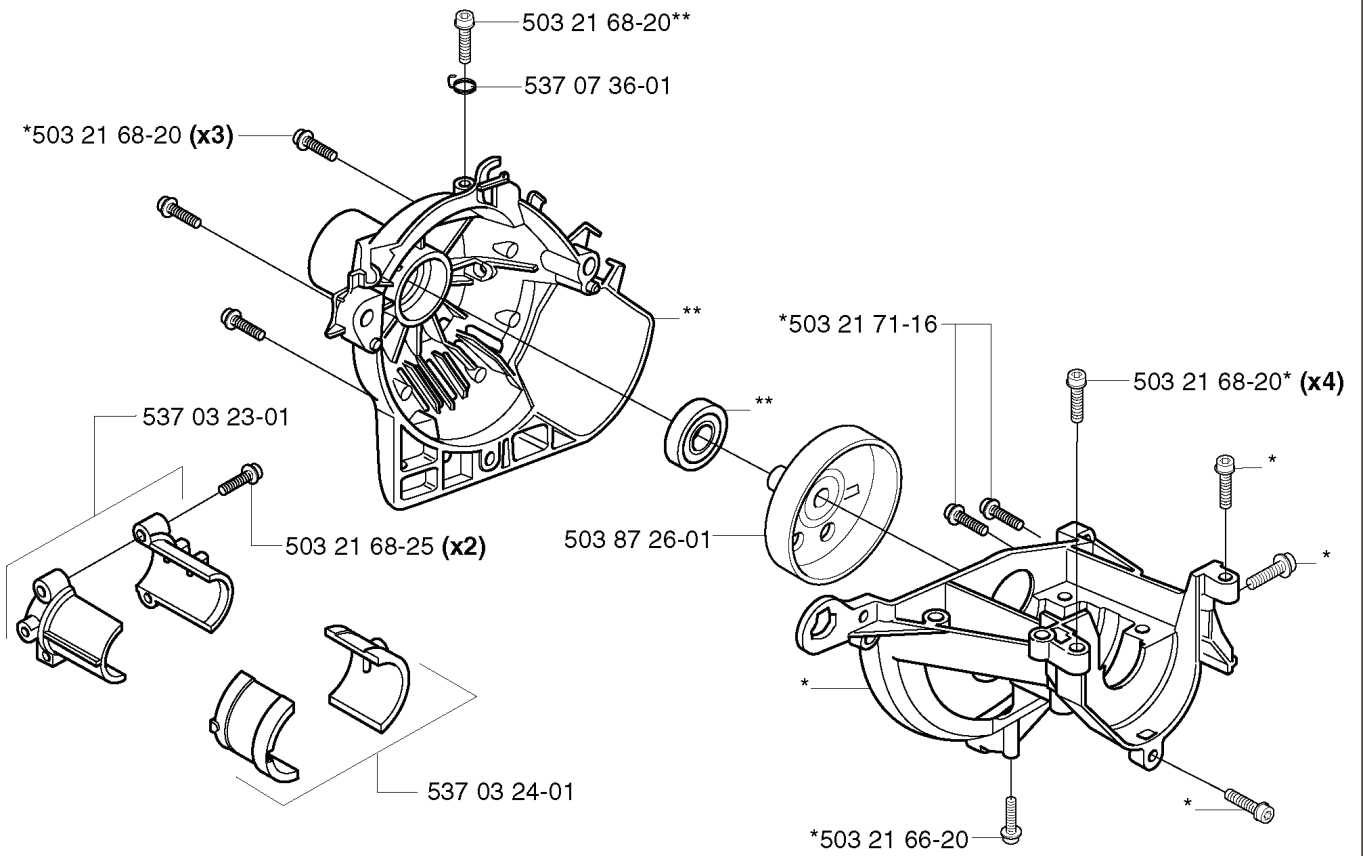

N *compl 537 04 11-01
**compl 537 04 12-03