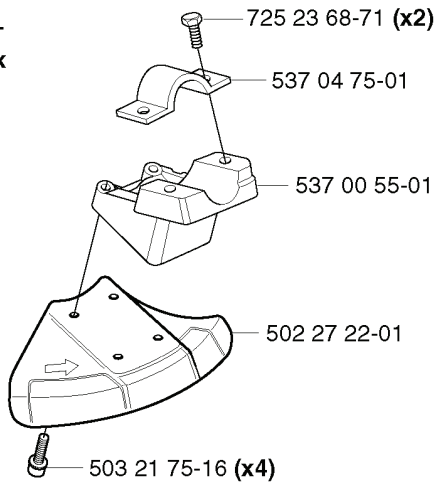

Q Accessories
Zubehöre
Accessoires
Accesorios
Tillbehör

*compl 537 02 21-01
323R
325Rx
325RxT
325RDx