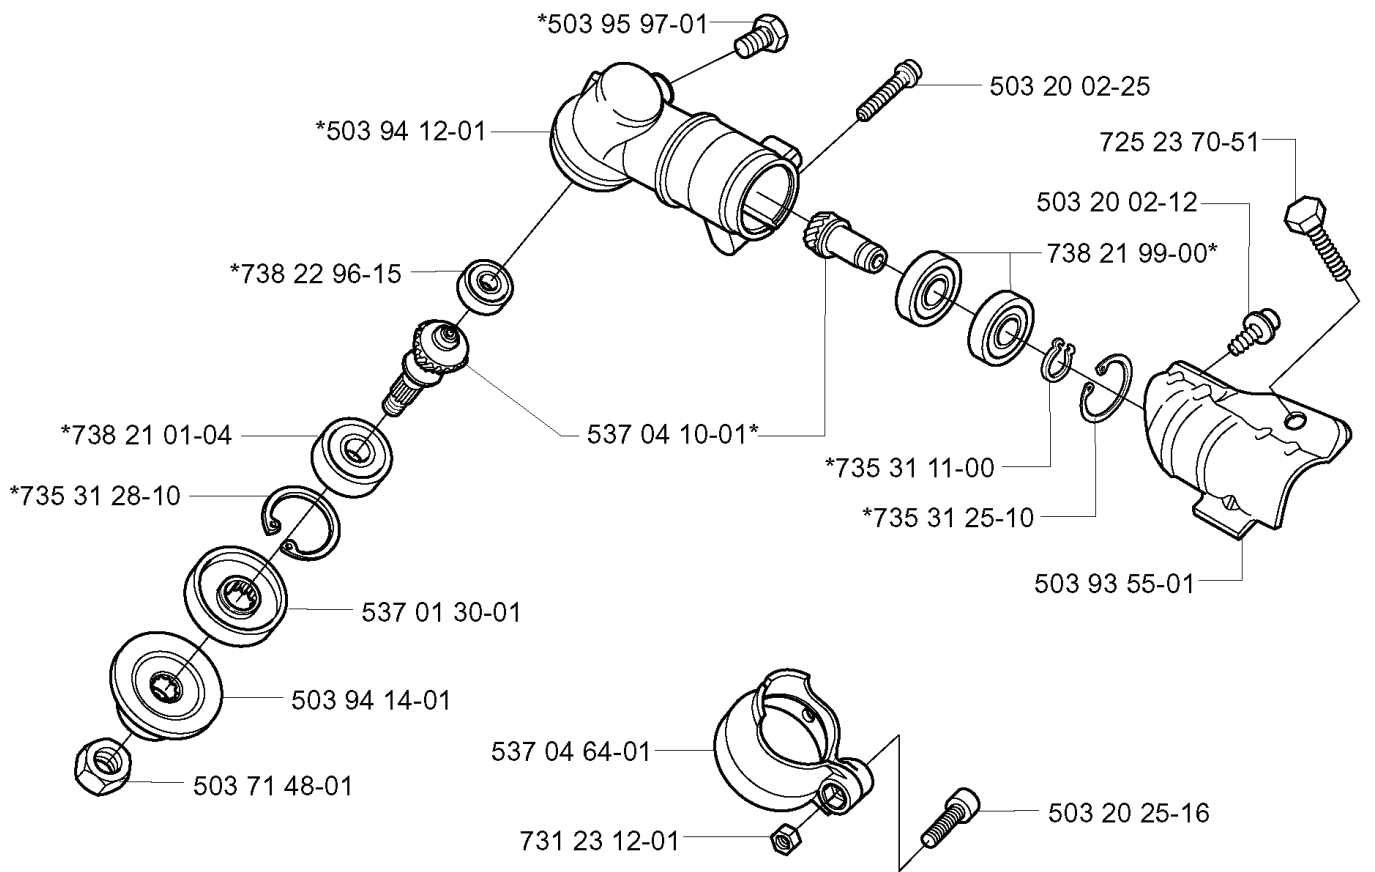

F *compl 503 94 11-01