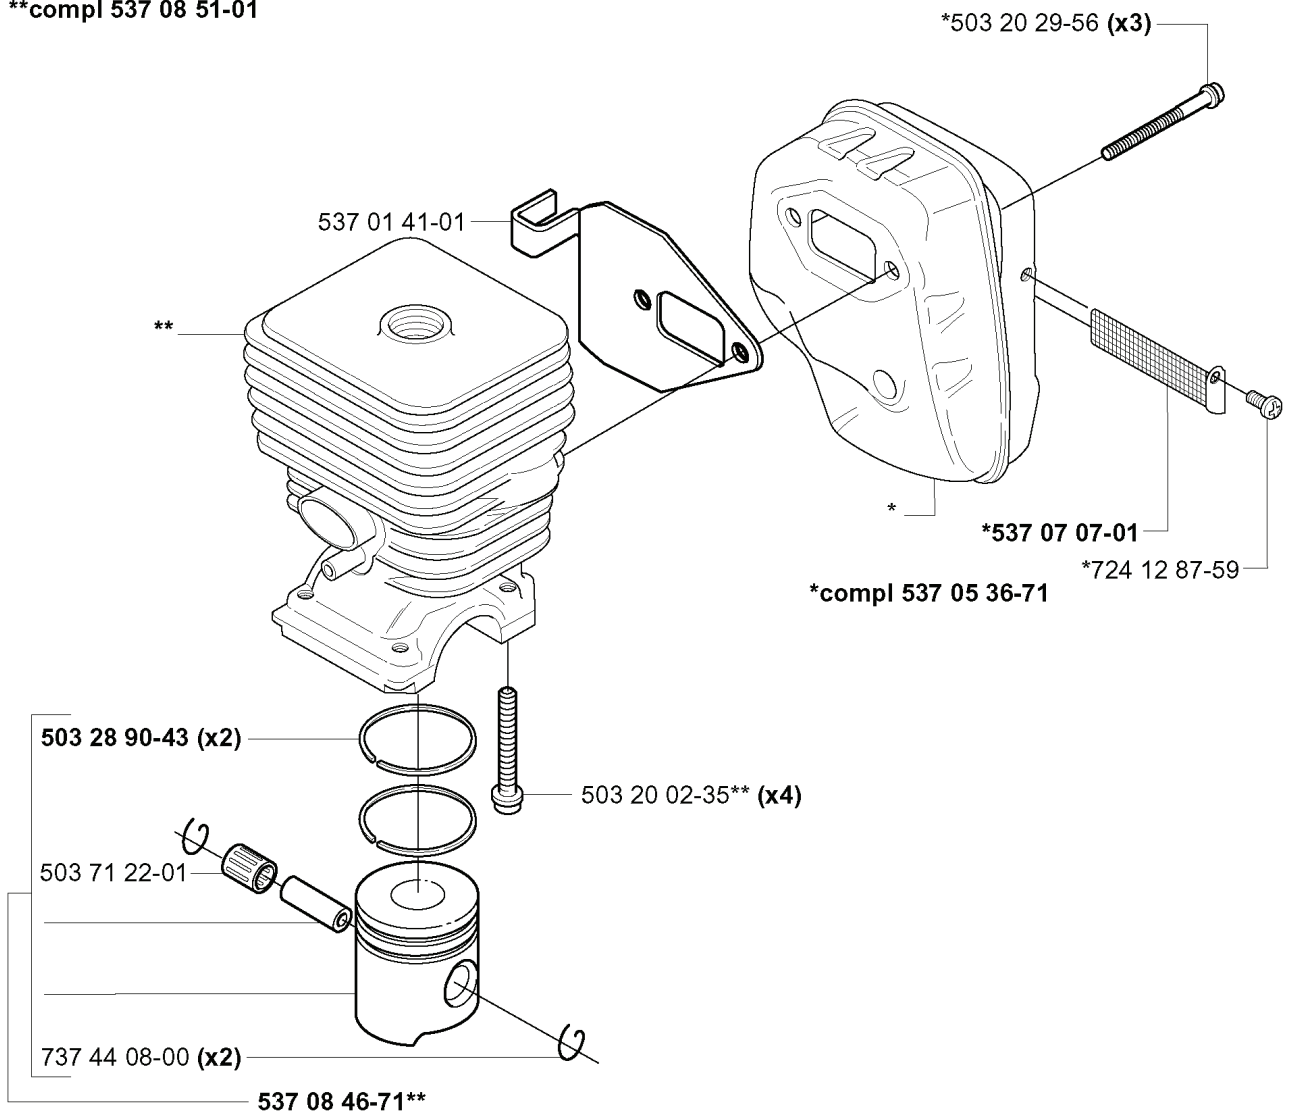

L

****compl 537 06 33-02 (L-x, R-x)**

***compl 537 04 23-01**

REF.	PART NO.	DESCRIPTION	REMARK	QTY.	KIT
503 84 29-01	503842901	SCREW		1	
537 04 67-01	537046701	WASHER		1	
503 81 60-01	503816001	CLUTCH SPRING		1	
503 84 28-01	503842801	CLUTCH SHOE		2	
537 03 22-01	537032201	CLUTCH ASSY		1	
537 04 68-01	537046801	WASHER		1	
731 71 16-51	731711651	HEXAGON NUT FLANGE		1	
503 87 28-01	503872801	FLYWHEEL		1	
503 21 71-16	503217116	SCREW IHSCT		2	
503 23 51-09	503235109	SPARK PLUG	CHAMPION RCJ 6Y	1	
537 09 17-01	537091701	SECURING PLATE		1	
501 48 54-02	501485402	SPARK PLUG CAP		1	
537 06 44-03	537064403	COVER		1	
537 04 23-01	537042301	IGNITION MODULE		1	
537 06 33-02	537063302	COVER	L-X, R-X	1	

J

****compl 503 87 33-02**

***compl 503 85 28-01**

REF.	PART NO.	DESCRIPTION	REMARK	QTY.	KIT
503 87 33-02	503873302	BRIDGE		1	
735 31 08-20	735310820	E-CLIP		1	
731 71 16-51	731711651	HEXAGON NUT FLANGE		1	
503 21 77-16	503217716	SCREW IH SCT		1	
503 87 36-01	503873601	SPRING		1	
503 87 35-02	503873502	STARTER PAWL		1	
503 96 49-01	503964901	STARTER PULLEY		1	
537 03 41-01	537034101	PROTECTIVE PLATE		1	
503 21 66-20	503216620	SCREW IH SCT		1	
503 21 68-20	503216820	SCREW IH SCFT		1	
537 17 22-05	537172205	LABEL	322L	1	
537 17 22-04	537172204	LABEL	322C	1	
537 17 22-03	537172203	LABEL	326R-X	1	
537 17 22-02	537172202	LABEL	326L-X	1	
503 85 87-01	503858701	STARTER HOUSING		1	
537 00 84-01	537008401	STARTER HANDLE		1	
503 85 89-01	503858901	STARTER ROPE		1	
503 85 28-01	503852801	STARTER ASSY		1	

M **compl 537 08 51-01

REF.	PART NO.	DESCRIPTION	REMARK	QTY.	KIT
5370851-01	537085101	PISTON		1	
5370141-01	537014101	GASKET		1	
5032890-43	503289043	PISTON RING		2	
5037122-01	503712201	BEARING		1	
7374408-00	737440800	CIRCLIP		2	
5370846-71	537084671	PISTON		1	
5032002-35	503200235	SCREW IHSCFM		4	
5370536-71	537053671	MUFFLER CAT		1	
7241287-59	724128759	SCREW CRPANM		1	
5370707-01	537070701	SPARK ARRESTER SCREEN		1	
5032029-56	503202956	SCREW IHSCFM		3	