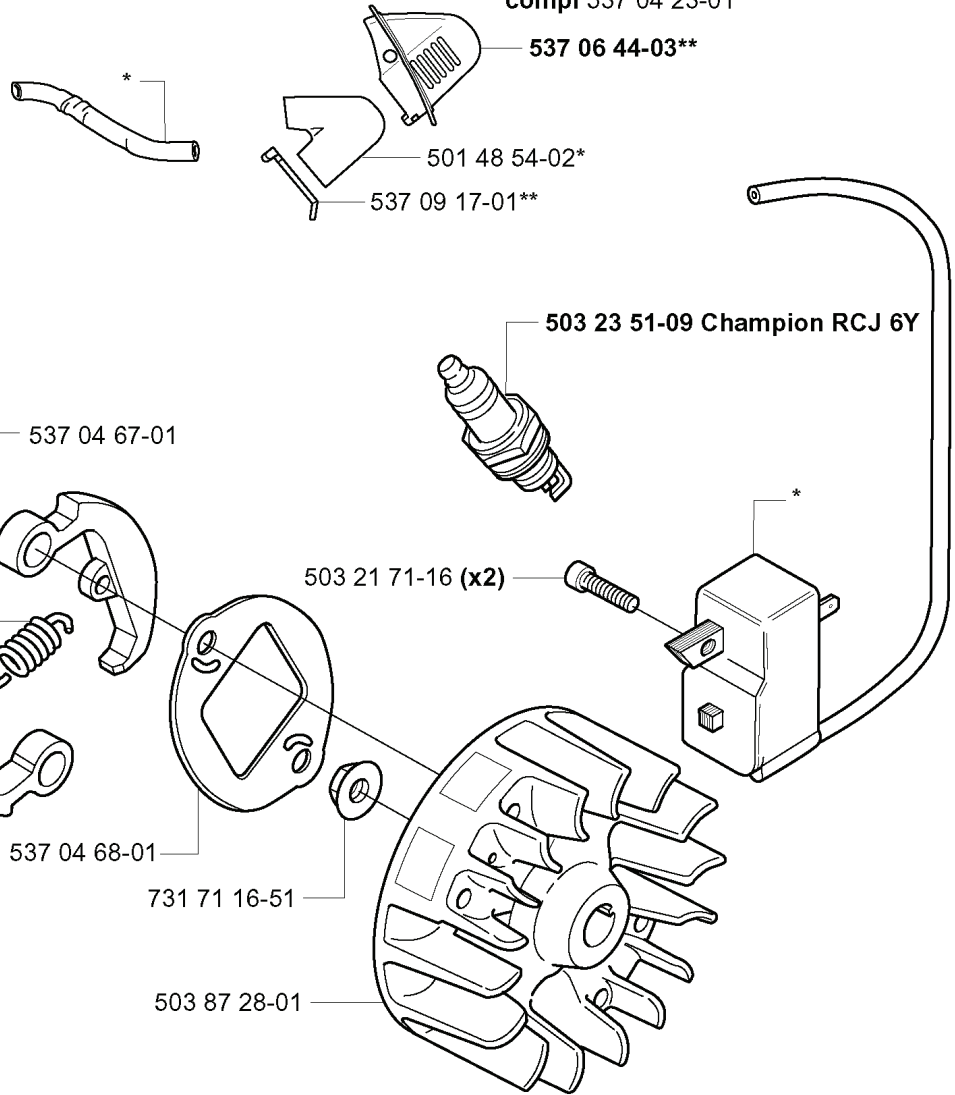

326 C, 20010900001-20020500000

SPARE PARTS LIST

N

*compl 537 08 52-01
**compl 537 04 12-01

REF.	PART NO.	DESCRIPTION	REMARK	QTY.	KIT
537 08 52-01	537085201	CRANKCASE		1	
537 04 12-01	537041201	CLUTCH COVER		1	
537 03 23-01	537032301	CLAMPING SLEEVE ASSY		1	
503 21 68-25	503216825	SCREW IHSCFT		2	
537 03 24-01	537032401	INSULATOR		1	
503 21 66-20	503216620	SCREW IHSCFT		1	
503 87 26-01	503872601	CLUTCH DRUM ASSY		1	
503 21 71-16	503217116	SCREW IHSCFT		1	
537 06 68-01	537066801	INSERT CRANKCASE		1	
537 08 85-01	537088501	GASKET		1	
537 07 36-01	537073601	SPRING		1	
503 21 68-20	503216820	SCREW IHSCFT		1	
537 06 69-01	537066901	GASKET		1	

P *compl 503 85 24-73

REF.	PART NO.	DESCRIPTION	REMARK	QTY.	KIT
503 85 24-73	503852473	CRANKSHAFT ASSY		1	
738 21 01-10	738210110	BALL BEARING		1	
503 83 61-01	503836101	BEARING CAGE		1	
503 94 02-01	503940201	BEARING CAGE		1	
503 94 05-01	503940501	CUP		1	
503 71 22-01	503712201	BEARING		1	

L

****compl 537 06 33-02 (L-x, R-x)**

***compl 537 04 23-01**

REF.	PART NO.	DESCRIPTION	REMARK	QTY.	KIT
503 84 29-01	503842901	SCREW		1	
537 04 67-01	537046701	WASHER		1	
503 81 60-01	503816001	CLUTCH SPRING		1	
503 84 28-01	503842801	CLUTCH SHOE		2	
537 03 22-01	537032201	CLUTCH ASSY		1	
537 04 68-01	537046801	WASHER		1	
731 71 16-51	731711651	HEXAGON NUT FLANGE		1	
503 87 28-01	503872801	FLYWHEEL		1	
503 21 71-16	503217116	SCREW IHSCT		2	
503 23 51-09	503235109	SPARK PLUG	CHAMPION RCJ 6Y	1	
537 09 17-01	537091701	SECURING PLATE		1	
501 48 54-02	501485402	SPARK PLUG CAP		1	
537 06 44-03	537064403	COVER		1	
537 04 23-01	537042301	IGNITION MODULE		1	
537 06 33-02	537063302	COVER	L-X, R-X	1	