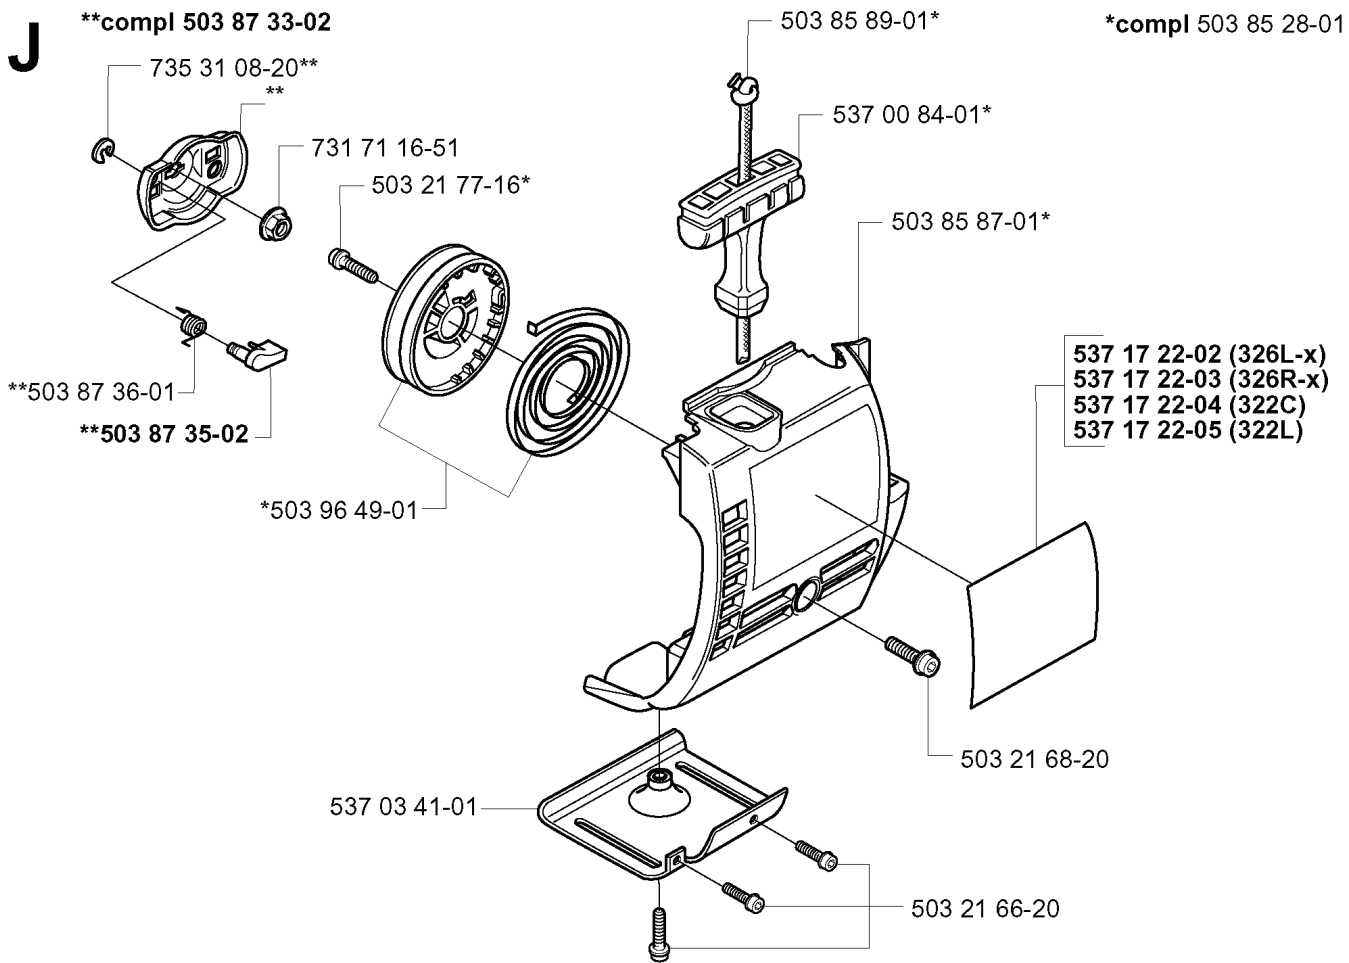

L

****compl 537 06 33-02 (L-x, R-x)**

***compl 537 04 23-01**

REF.	PART NO.	DESCRIPTION	REMARK	QTY.	KIT
503 84 29-01	503842901	SCREW		1	
537 04 67-01	537046701	WASHER		1	
503 81 60-01	503816001	CLUTCH SPRING		1	
503 84 28-01	503842801	CLUTCH SHOE		2	
537 03 22-01	537032201	CLUTCH ASSY		1	
537 04 68-01	537046801	WASHER		1	
731 71 16-51	731711651	HEXAGON NUT FLANGE		1	
503 87 28-01	503872801	FLYWHEEL		1	
503 21 71-16	503217116	SCREW IHSCT		2	
503 23 51-09	503235109	SPARK PLUG	CHAMPION RCJ 6Y	1	
537 09 17-01	537091701	SECURING PLATE		1	
501 48 54-02	501485402	SPARK PLUG CAP		1	
537 06 44-03	537064403	COVER		1	
537 04 23-01	537042301	IGNITION MODULE		1	
537 06 33-02	537063302	COVER	L-X, R-X	1	

J

****compl 503 87 33-02**

***compl 503 85 28-01**

REF.	PART NO.	DESCRIPTION	REMARK	QTY.	KIT
503 87 33-02	503873302	BRIDGE		1	
735 31 08-20	735310820	E-CLIP		1	
731 71 16-51	731711651	HEXAGON NUT FLANGE		1	
503 21 77-16	503217716	SCREW IH SCT		1	
503 87 36-01	503873601	SPRING		1	
503 87 35-02	503873502	STARTER PAWL		1	
503 96 49-01	503964901	STARTER PULLEY		1	
537 03 41-01	537034101	PROTECTIVE PLATE		1	
503 21 66-20	503216620	SCREW IH SCT		1	
503 21 68-20	503216820	SCREW IH SCFT		1	
537 17 22-05	537172205	LABEL	322L	1	
537 17 22-04	537172204	LABEL	322C	1	
537 17 22-03	537172203	LABEL	326R-X	1	
537 17 22-02	537172202	LABEL	326L-X	1	
503 85 87-01	503858701	STARTER HOUSING		1	
537 00 84-01	537008401	STARTER HANDLE		1	
503 85 89-01	503858901	STARTER ROPE		1	
503 85 28-01	503852801	STARTER ASSY		1	