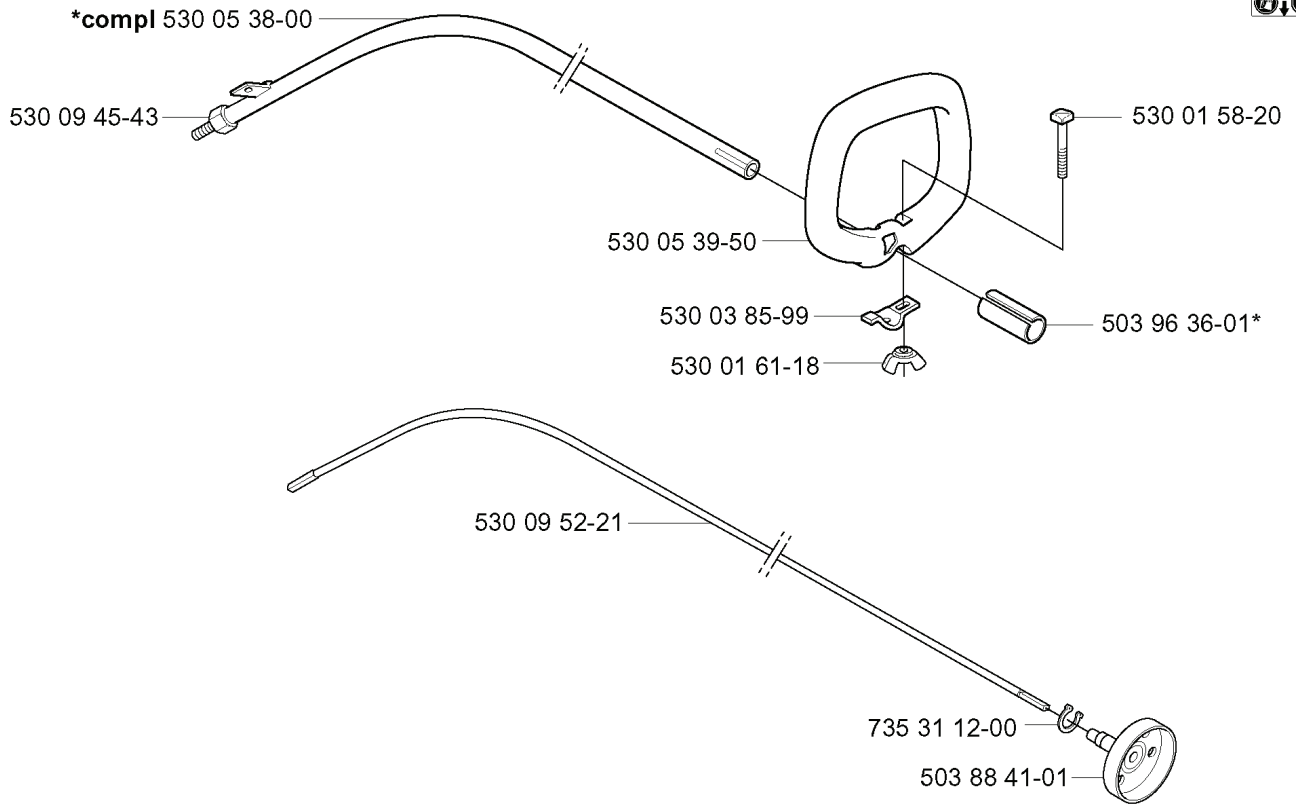

R Accessories
 Zubehöre
 Accessoires
 Accesorios
 Tillbehör

*compl 501 78 33-01

compl 503 73 63-03
 compl 503 73 63-04 (USA)

REF.	PART NO.	DESCRIPTION	REMARK	QTY.	KIT
502 28 59-01	502285901	STOP		1	
501 60 02-03	501600203	SCREWDRIVER		1	
503 97 64-01	503976401	GREASE		1	
501 78 33-01	501783301	SUSPENSION BAIL		1	
503 21 83-16	503218316	SCREW		1	
503 73 63-03	503736303	HARNESS		1	
503 73 63-04	503736304	HARNESS ASSY	USA	1	
503 73 40-01	503734001	FRONT PIECE		1	
503 73 41-02	503734102	BUCKLE		1	
502 02 28-02	502022802	WELT HOOK		1	
503 74 16-02	503741602	HARNESS ASSY	USA	1	
503 74 16-01	503741601	HARNESS ASSY		1	
502 03 55-05	502035505	TRANSPORT GUARD		1	
503 80 17-01	503801701	GREASE	326C	1	
502 21 58-01	502215801	WRENCH		1	
502 11 46-02	502114602	SOCKET WRENCH		1	

A 326C

503 79 56-01 537 02 76-03

REF.	PART NO.	DESCRIPTION	REMARK	QTY.	KIT
530 05 38-00	530053800	SHAFT		1	
530 09 45-43	530094543	DRIVER		1	
530 09 52-21	530095221	SHAFT		1	
503 88 41-01	503884101	CLUTCH DRUM		1	
735 31 12-00	735311200	CIRCLIP		1	
530 01 61-18	530016118	WING NUT		1	
530 03 85-99	530038599	BRACKET		1	
530 05 39-50	530053950	HANDLE		1	
503 96 36-01	503963601	PIPE		1	
530 01 58-20	530015820	SCREW		1	
503 79 56-01	503795601	LABEL		1	
537 02 76-03	537027603	LABEL		1	