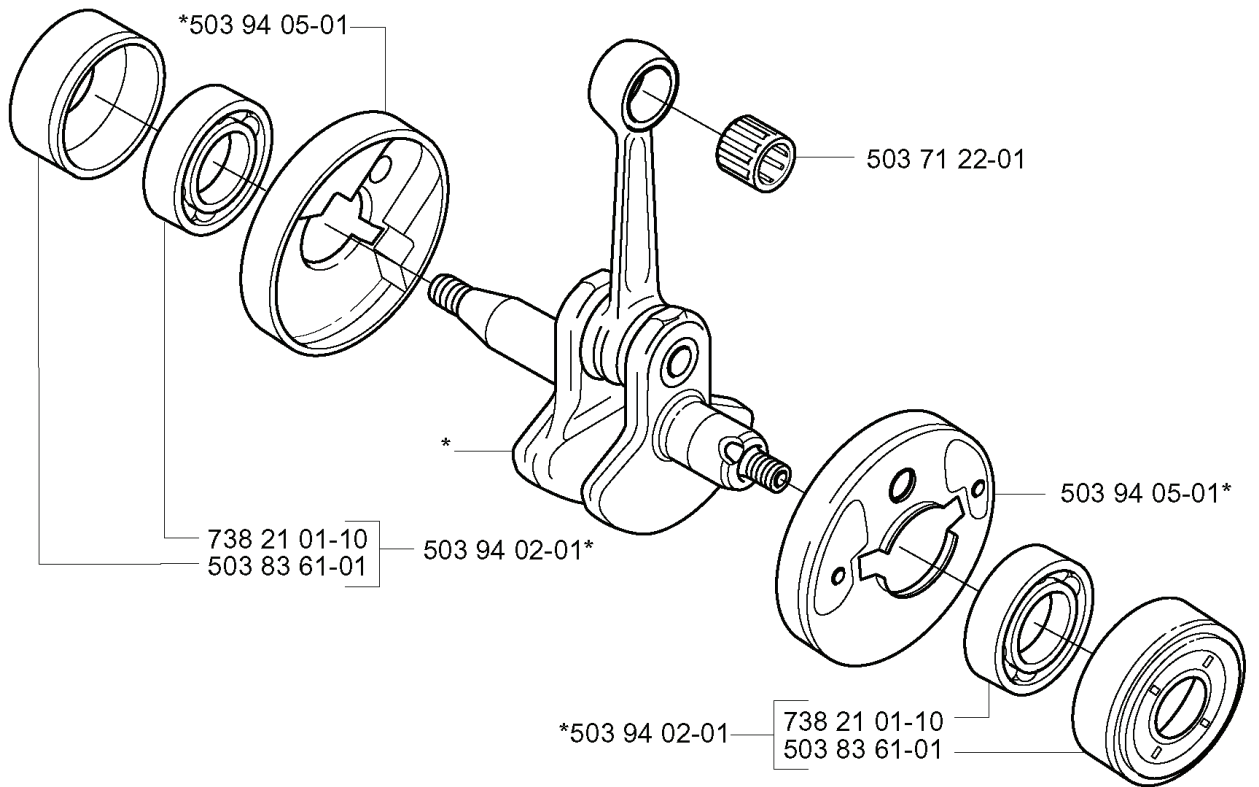

326 C, 20010900001-20020500000

SPARE PARTS LIST

N

*compl 537 08 52-01
**compl 537 04 12-01

REF.	PART NO.	DESCRIPTION	REMARK	QTY.	KIT
537 08 52-01	537085201	CRANKCASE		1	
537 04 12-01	537041201	CLUTCH COVER		1	
537 03 23-01	537032301	CLAMPING SLEEVE ASSY		1	
503 21 68-25	503216825	SCREW IHSCFT		2	
537 03 24-01	537032401	INSULATOR		1	
503 21 66-20	503216620	SCREW IHSCFT		1	
503 87 26-01	503872601	CLUTCH DRUM ASSY		1	
503 21 71-16	503217116	SCREW IHSCFT		1	
537 06 68-01	537066801	INSERT CRANKCASE		1	
537 08 85-01	537088501	GASKET		1	
537 07 36-01	537073601	SPRING		1	
503 21 68-20	503216820	SCREW IHSCFT		1	
537 06 69-01	537066901	GASKET		1	

P *compl 503 85 24-73

REF.	PART NO.	DESCRIPTION	REMARK	QTY.	KIT
503 85 24-73	503852473	CRANKSHAFT ASSY		1	
738 21 01-10	738210110	BALL BEARING		1	
503 83 61-01	503836101	BEARING CAGE		1	
503 94 02-01	503940201	BEARING CAGE		1	
503 94 05-01	503940501	CUP		1	
503 71 22-01	503712201	BEARING		1	

L

****compl 537 06 33-02 (L-x, R-x)**

***compl 537 04 23-01**

REF.	PART NO.	DESCRIPTION	REMARK	QTY.	KIT
503 84 29-01	503842901	SCREW		1	
537 04 67-01	537046701	WASHER		1	
503 81 60-01	503816001	CLUTCH SPRING		1	
503 84 28-01	503842801	CLUTCH SHOE		2	
537 03 22-01	537032201	CLUTCH ASSY		1	
537 04 68-01	537046801	WASHER		1	
731 71 16-51	731711651	HEXAGON NUT FLANGE		1	
503 87 28-01	503872801	FLYWHEEL		1	
503 21 71-16	503217116	SCREW IHSCT		2	
503 23 51-09	503235109	SPARK PLUG	CHAMPION RCJ 6Y	1	
537 09 17-01	537091701	SECURING PLATE		1	
501 48 54-02	501485402	SPARK PLUG CAP		1	
537 06 44-03	537064403	COVER		1	
537 04 23-01	537042301	IGNITION MODULE		1	
537 06 33-02	537063302	COVER	L-X, R-X	1	