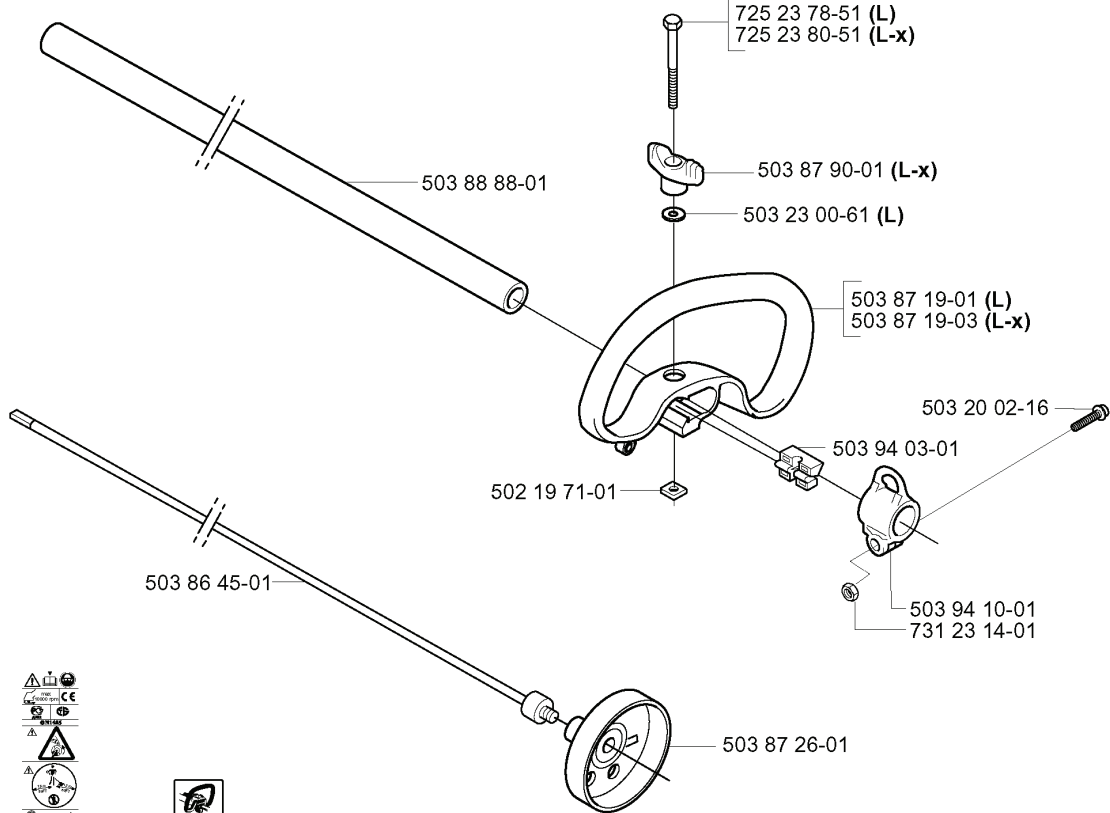

B 326L
326L-x