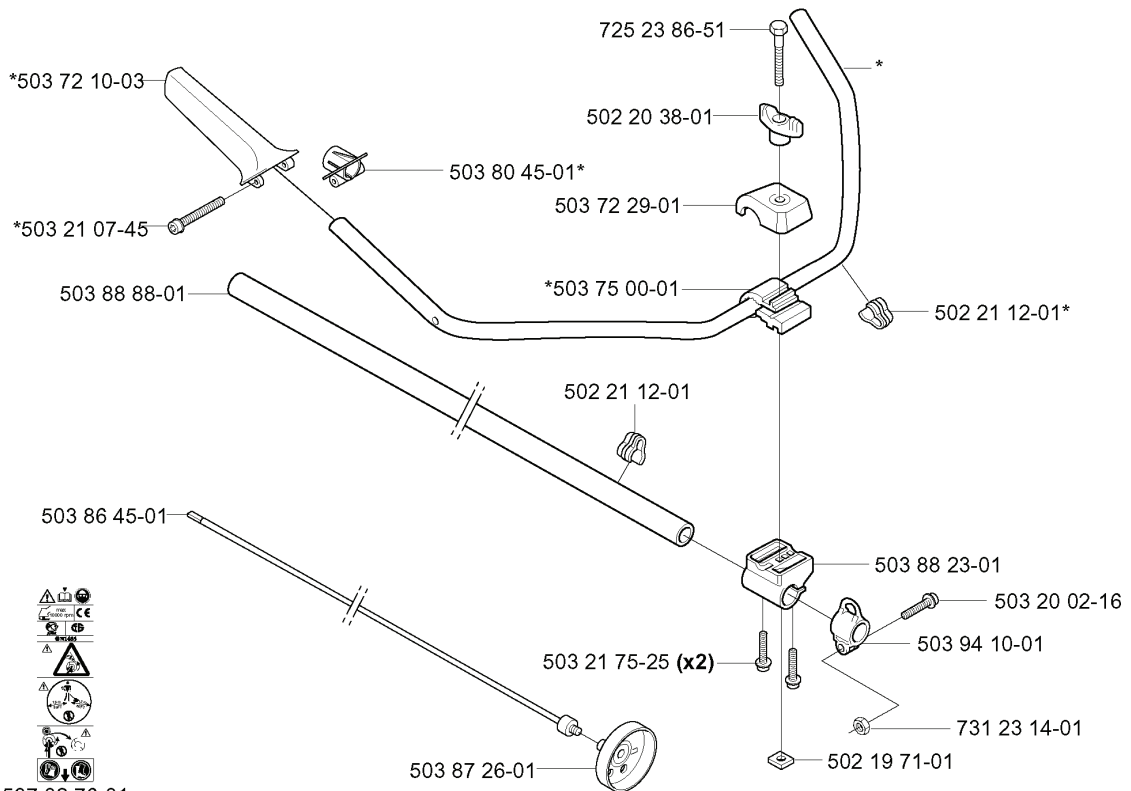

C 326 R-x *compl 503 72 43-03