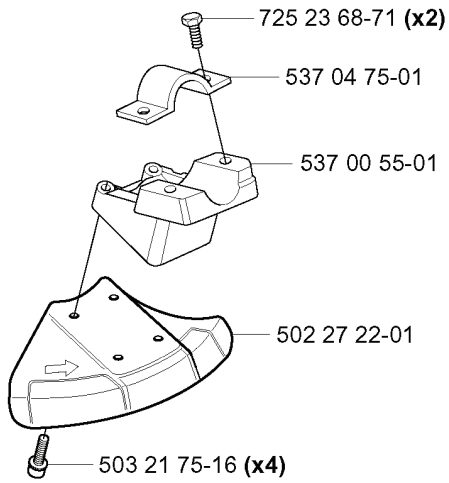

P *compl 503 85 24-73

REF.	PART NO.	DESCRIPTION	REMARK	QTY.	KIT
503 85 24-73	503852473	CRANKSHAFT ASSY		1	
738 21 01-10	738210110	BALL BEARING		1	
503 83 61-01	503836101	BEARING CAGE		1	
503 94 02-01	503940201	BEARING CAGE		1	
503 94 05-01	503940501	CUP		1	
503 71 22-01	503712201	BEARING		1	

L

****compl 537 06 33-02 (L-x, R-x)**

***compl 537 04 23-01**

REF.	PART NO.	DESCRIPTION	REMARK	QTY.	KIT
503 84 29-01	503842901	SCREW		1	
537 04 67-01	537046701	WASHER		1	
503 81 60-01	503816001	CLUTCH SPRING		1	
503 84 28-01	503842801	CLUTCH SHOE		2	
537 03 22-01	537032201	CLUTCH ASSY		1	
537 04 68-01	537046801	WASHER		1	
731 71 16-51	731711651	HEXAGON NUT FLANGE		1	
503 87 28-01	503872801	FLYWHEEL		1	
503 21 71-16	503217116	SCREW IHSCT		2	
503 23 51-09	503235109	SPARK PLUG	CHAMPION RCJ 6Y	1	
537 09 17-01	537091701	SECURING PLATE		1	
501 48 54-02	501485402	SPARK PLUG CAP		1	
537 06 44-03	537064403	COVER		1	
537 04 23-01	537042301	IGNITION MODULE		1	
537 06 33-02	537063302	COVER	L-X, R-X	1	

Q

**Accessories
Zubehöre
Accessoires
Accesorios
Tillbehör**

***compl 537 02 21-01
326R-x**

***compl 537 02 61-01
326C**

***compl 503 93 42-02
326R-x**

***compl 503 97 71-01
326L
326L-x**

REF.	PART NO.	DESCRIPTION	REMARK	QTY.	KIT
537 02 21-01	537022101	SAW BLADE GUARD		1	
503 93 42-02	503934202	COMBINATION GUARD		1	
503 21 07-16	503210716	SCREW IHSC T		1	
503 79 88-01	503798801	BLADE		1	
503 97 71-01	503977101	TRIMMER GUARD ASSY		1	
502 27 22-01	502272201	SAW BLADE GUARD		1	
537 00 55-01	537005501	ADAPTER		1	
537 04 75-01	537047501	CLAMP		1	
725 23 68-71	725236871	SCREW EHHM		2	
537 02 61-01	537026101	TRIMMER GUARD		1	
503 21 75-16	503217516	SCREW IHSCFT		1	
530 05 22-86	530052286	LINE		1	