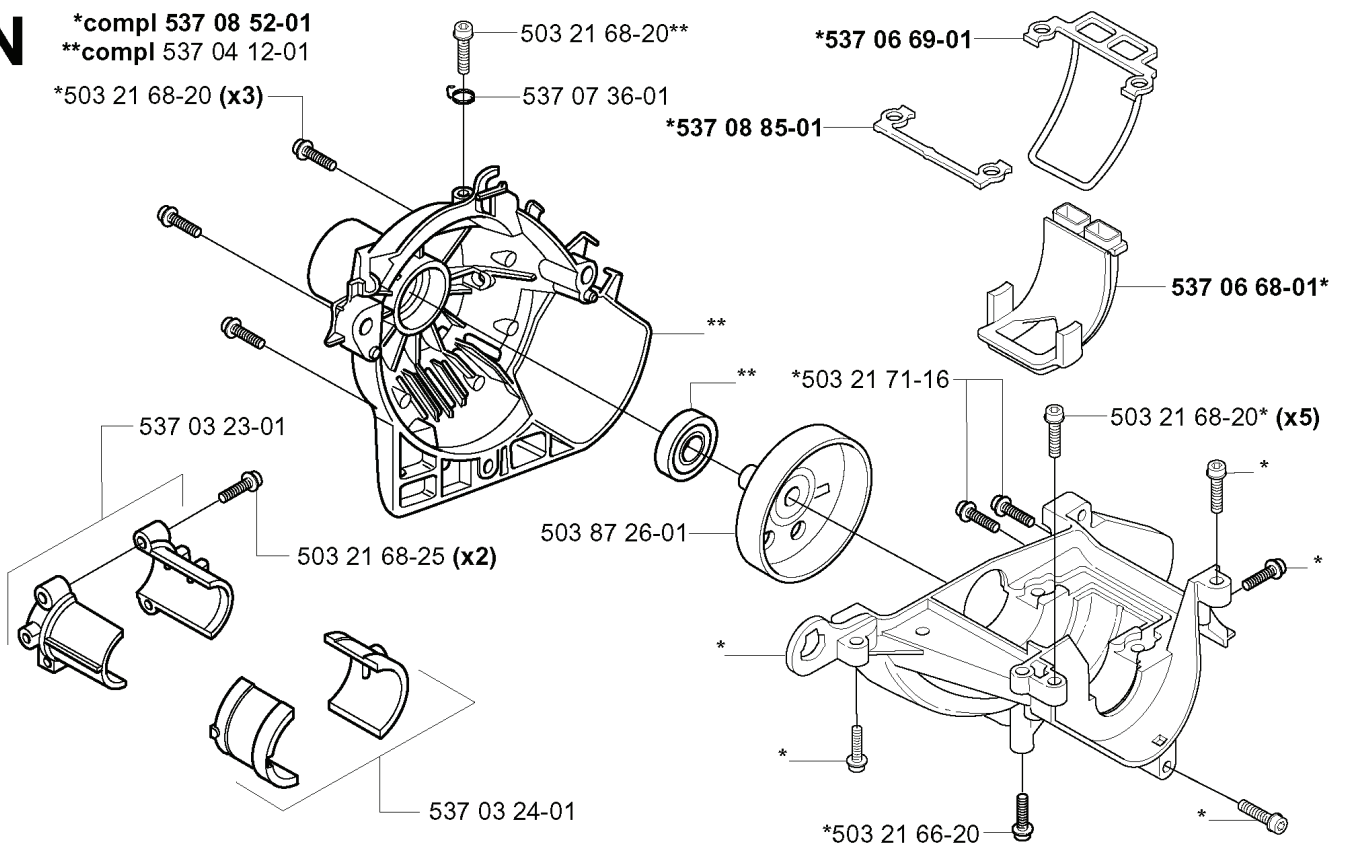

326 C, 20010900001-20020500000

SPARE PARTS LIST

N

*compl 537 08 52-01
**compl 537 04 12-01

REF.	PART NO.	DESCRIPTION	REMARK	QTY.	KIT
537 08 52-01	537085201	CRANKCASE		1	
537 04 12-01	537041201	CLUTCH COVER		1	
537 03 23-01	537032301	CLAMPING SLEEVE ASSY		1	
503 21 68-25	503216825	SCREW IHSCFT		2	
537 03 24-01	537032401	INSULATOR		1	
503 21 66-20	503216620	SCREW IHSCFT		1	
503 87 26-01	503872601	CLUTCH DRUM ASSY		1	
503 21 71-16	503217116	SCREW IHSCFT		1	
537 06 68-01	537066801	INSERT CRANKCASE		1	
537 08 85-01	537088501	GASKET		1	
537 07 36-01	537073601	SPRING		1	
503 21 68-20	503216820	SCREW IHSCFT		1	
537 06 69-01	537066901	GASKET		1	

H

REF.	PART NO.	DESCRIPTION	REMARK	QTY.	KIT
502 20 65-03	502206503	SCREW EHHM		1	
502 20 40-01	502204001	KNOB		1	
537 06 63-01	537066301	FILTER COVER		1	
537 14 31-01	537143101	AIR FILTER ASSY		1	
740 68 11-21	740681121	V-RING		1	
537 05 78-01	537057801	BRACKET		1	
503 21 75-50	503217550	SCREW IHSCFT		2	
503 28 31-11	503283111	CARBURETTOR		1	
503 49 71-01	503497101	GASKET		1	
503 20 03-25	503200325	SCREW IHSCFM		2	
503 96 25-01	503962501	CHOKE CONTROL		1	
503 91 09-01	503910901	INSULATION WALL		1	
503 94 26-01	503942601	INLET PIPE		1	
503 22 65-04	503226504	SQUARE NUT		2	

P *compl 503 85 24-73

REF.	PART NO.	DESCRIPTION	REMARK	QTY.	KIT
503 85 24-73	503852473	CRANKSHAFT ASSY		1	
738 21 01-10	738210110	BALL BEARING		1	
503 83 61-01	503836101	BEARING CAGE		1	
503 94 02-01	503940201	BEARING CAGE		1	
503 94 05-01	503940501	CUP		1	
503 71 22-01	503712201	BEARING		1	