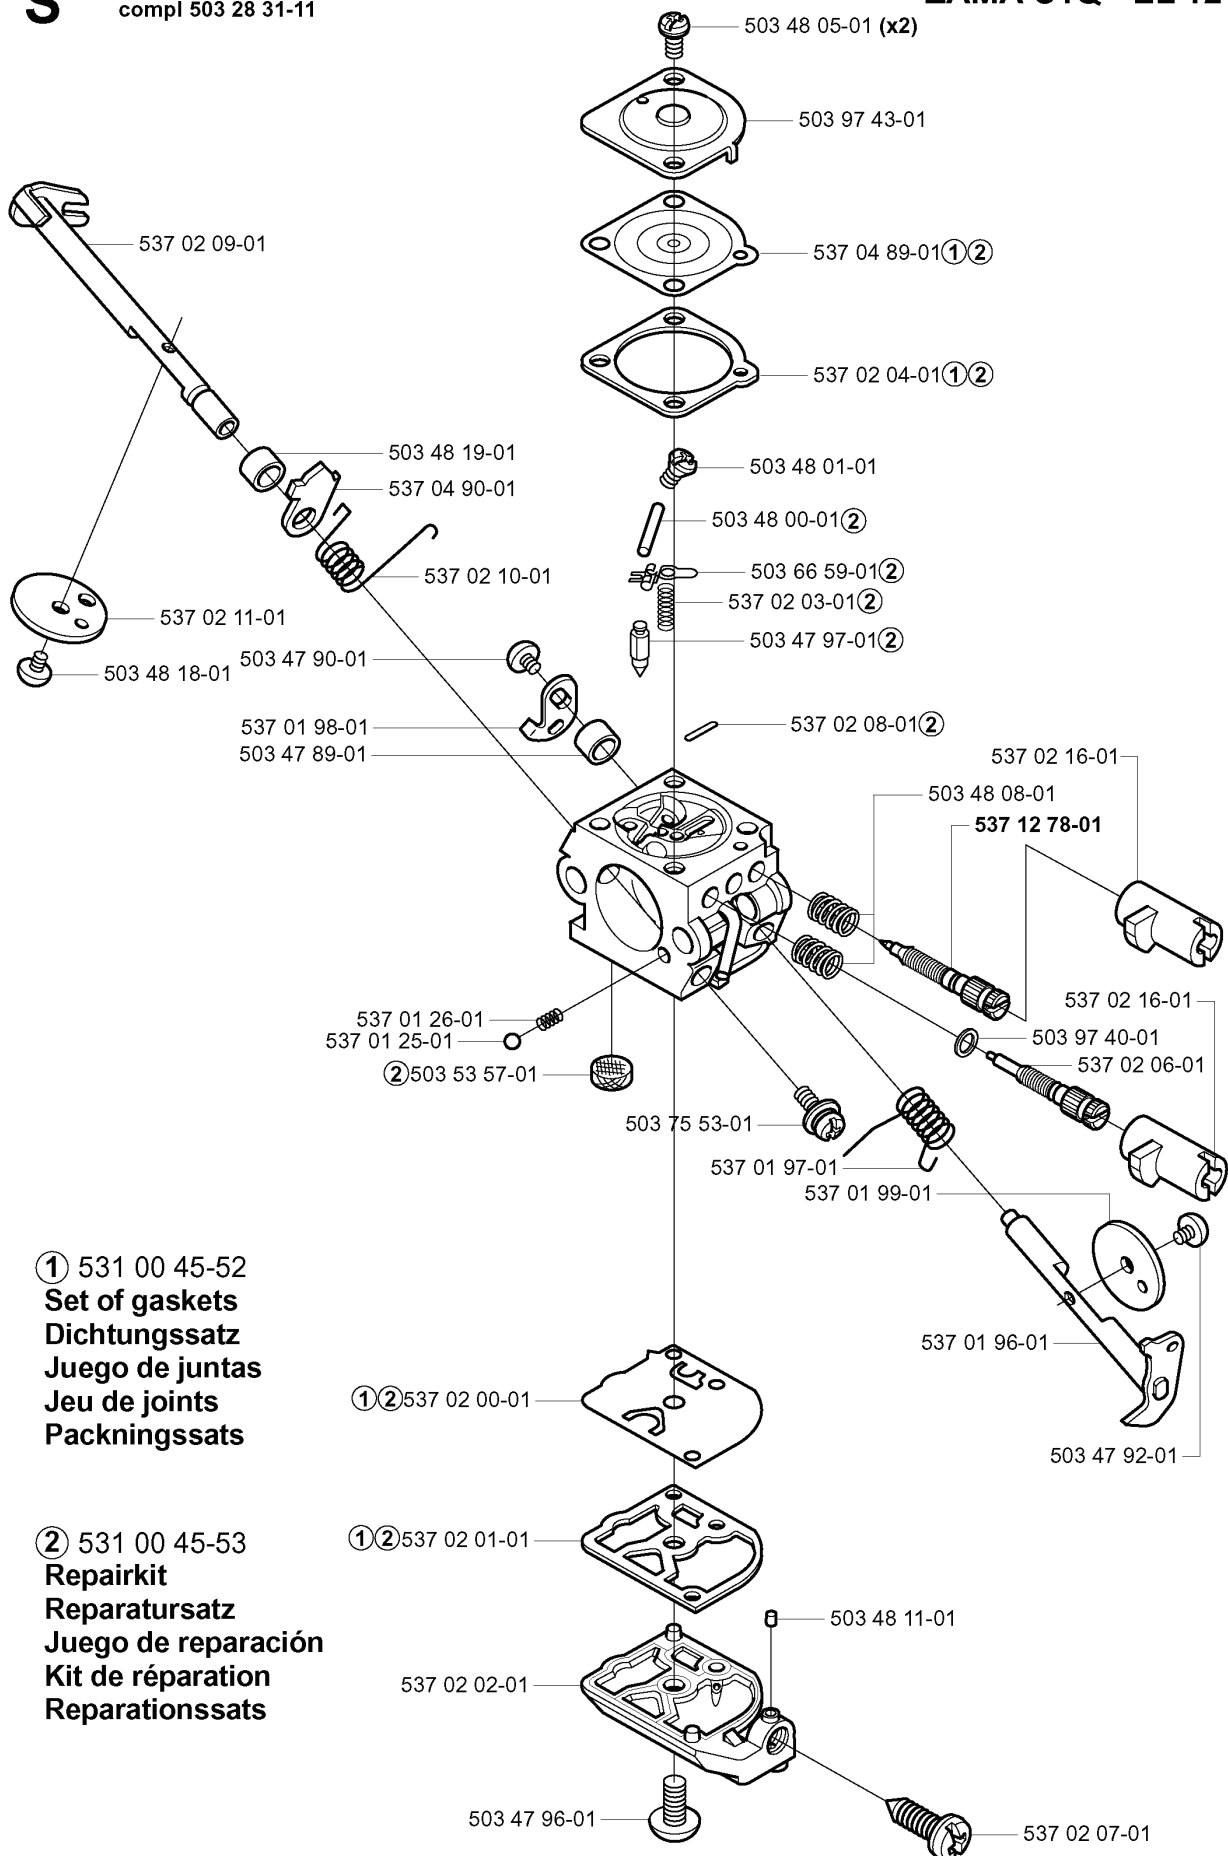

S

compl 503 28 31-11

ZAMA C1Q - EL 12