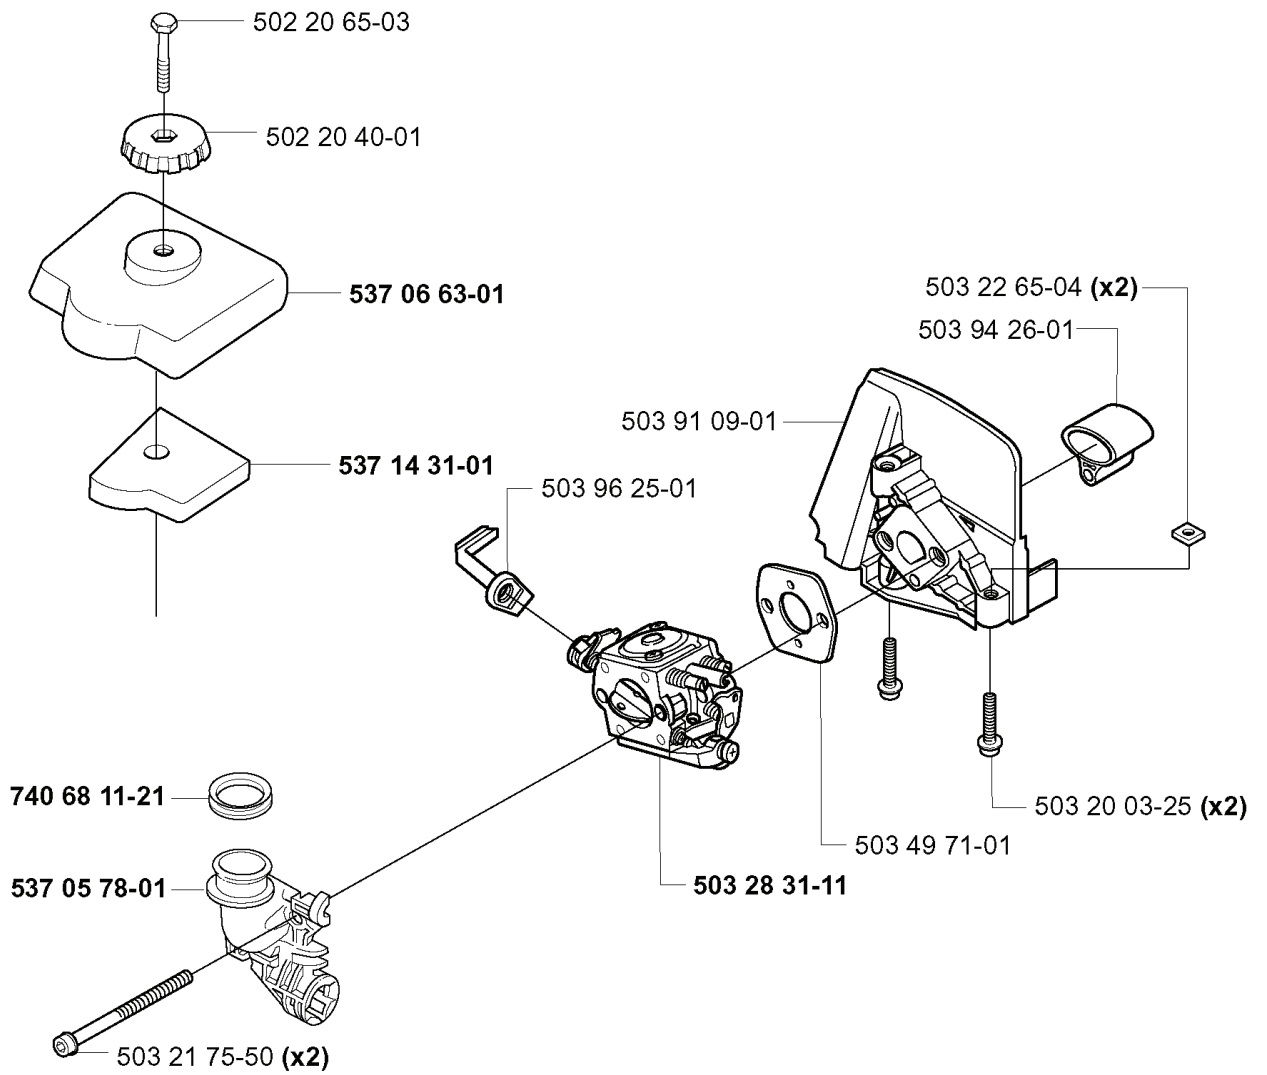

326 C, 20010900001-20020500000

SPARE PARTS LIST

N

*compl 537 08 52-01
**compl 537 04 12-01

REF.	PART NO.	DESCRIPTION	REMARK	QTY.	KIT
537 08 52-01	537085201	CRANKCASE		1	
537 04 12-01	537041201	CLUTCH COVER		1	
537 03 23-01	537032301	CLAMPING SLEEVE ASSY		1	
503 21 68-25	503216825	SCREW IHSCFT		2	
537 03 24-01	537032401	INSULATOR		1	
503 21 66-20	503216620	SCREW IHSCFT		1	
503 87 26-01	503872601	CLUTCH DRUM ASSY		1	
503 21 71-16	503217116	SCREW IHSCFT		1	
537 06 68-01	537066801	INSERT CRANKCASE		1	
537 08 85-01	537088501	GASKET		1	
537 07 36-01	537073601	SPRING		1	
503 21 68-20	503216820	SCREW IHSCFT		1	
537 06 69-01	537066901	GASKET		1	

H

REF.	PART NO.	DESCRIPTION	REMARK	QTY.	KIT
502 20 65-03	502206503	SCREW EHHM		1	
502 20 40-01	502204001	KNOB		1	
537 06 63-01	537066301	FILTER COVER		1	
537 14 31-01	537143101	AIR FILTER ASSY		1	
740 68 11-21	740681121	V-RING		1	
537 05 78-01	537057801	BRACKET		1	
503 21 75-50	503217550	SCREW IHSCFT		2	
503 28 31-11	503283111	CARBURETTOR		1	
503 49 71-01	503497101	GASKET		1	
503 20 03-25	503200325	SCREW IHSCFM		2	
503 96 25-01	503962501	CHOKE CONTROL		1	
503 91 09-01	503910901	INSULATION WALL		1	
503 94 26-01	503942601	INLET PIPE		1	
503 22 65-04	503226504	SQUARE NUT		2	

L

****compl 537 06 33-02 (L-x, R-x)**

***compl 537 04 23-01**

REF.	PART NO.	DESCRIPTION	REMARK	QTY.	KIT
503 84 29-01	503842901	SCREW		1	
537 04 67-01	537046701	WASHER		1	
503 81 60-01	503816001	CLUTCH SPRING		1	
503 84 28-01	503842801	CLUTCH SHOE		2	
537 03 22-01	537032201	CLUTCH ASSY		1	
537 04 68-01	537046801	WASHER		1	
731 71 16-51	731711651	HEXAGON NUT FLANGE		1	
503 87 28-01	503872801	FLYWHEEL		1	
503 21 71-16	503217116	SCREW IHSCT		2	
503 23 51-09	503235109	SPARK PLUG	CHAMPION RCJ 6Y	1	
537 09 17-01	537091701	SECURING PLATE		1	
501 48 54-02	501485402	SPARK PLUG CAP		1	
537 06 44-03	537064403	COVER		1	
537 04 23-01	537042301	IGNITION MODULE		1	
537 06 33-02	537063302	COVER	L-X, R-X	1	