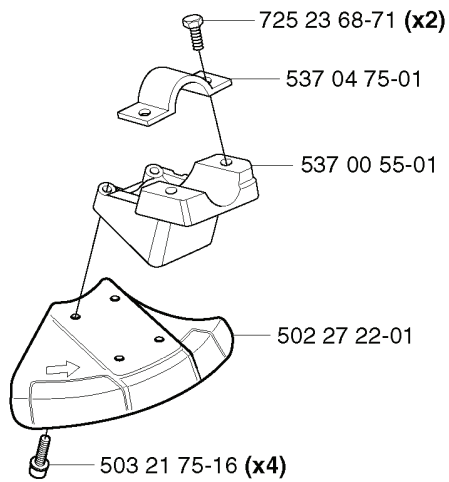

S Accessories
Zubehöre
Accessoires
Accesorios
Tillbehör

*compl 537 02 21-01
326Rx