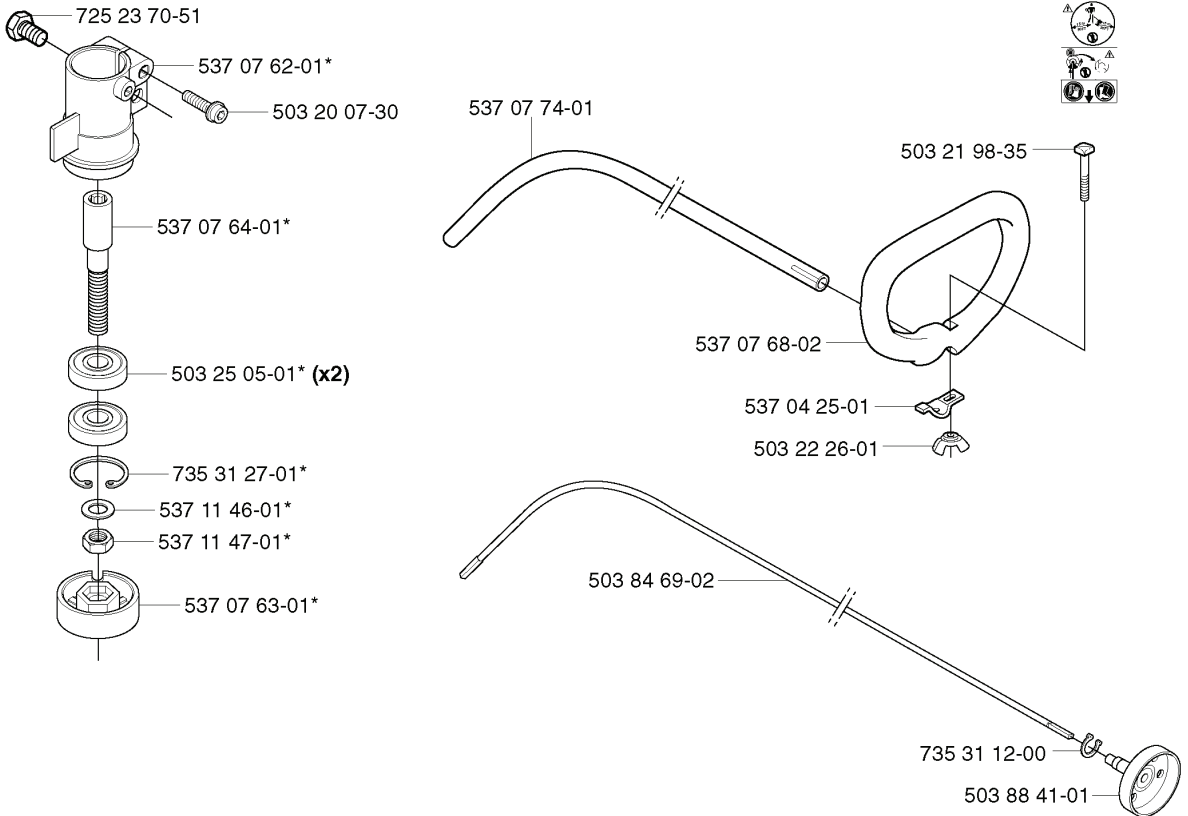

326 C, 20023100001-20041000000

SPARE PARTS LIST

A 326C

503 79 56-01 537 02 76-03

A 326Cx
*compl 537 07 65-01

503 79 56-01 537 02 76-03

REF.	PART NO.	DESCRIPTION	REMARK	QTY.	KIT
503 20 07-30	503200730	SCREW IHSCFM		1	
530 05 38-00	530053800	SHAFT		1	
731 23 16-01	731231601	HEXAGON NUT		1	
530 09 45-43	530094543	DRIVER		1	
503 25 05-01	503250501	BALL BEARING		1	
503 21 98-25	503219825	SCREW		1	
537 15 42-01	537154201	SHAFT		1	
503 88 41-01	503884101	CLUTCH DRUM		1	
503 84 69-02	503846902	SHAFT		1	
735 31 12-00	735311200	CIRCLIP		1	
503 22 26-01	503222601	NUT		1	
537 04 25-01	537042501	ATTACHMENT PLATE		1	
537 07 68-03	537076803	HANDLE		1	
537 07 37-01	537073701	SPACING TUBE		1	
503 21 98-35	503219835	SCREW		1	
503 79 56-01	503795601	LABEL		1	
537 07 62-01	537076201	BEARING HOUSING		1	
537 02 76-03	537027603	LABEL		1	
537 07 63-01	537076301	DRIVER		1	
537 07 64-01	537076401	BLADE SHAFT		1	
537 07 65-01	537076501	BEARING HOUSING		1	
537 07 68-02	537076802	HANDLE		1	
537 07 74-01	537077401	TUBE		1	
537 11 46-01	537114601	WASHER		1	
537 11 47-01	537114701	NUT		1	
725 23 70-51	725237051	SCREW		1	
735 31 27-01	725237051	SCREW		1	

H *compl 503 94 11-01

REF.	PART NO.	DESCRIPTION	REMARK	QTY.	KIT
50394 11-01	503941101	GEAR ASSY		1	
50395 97-01	503959701	SCREW		1	
50394 12-01	503941201	GEAR HOUSING		1	
738 22 96-15	738229615	BALL BEARING		1	
738 21 01-04	738210104	BALL BEARING		1	
735 31 28-10	735312810	CIRCLIP		1	
537 01 30-01	537013001	DRIVER		1	
50394 14-01	503941401	SUPPORT FLANGE		1	
50385 63-01	503856301	NUT		1	
731 23 12-01	731231201	HEXAGON NUT		1	
537 04 64-01	537046401	COVER		1	
537 04 10-01	537041001	GEAR WHEEL KIT		1	
735 31 11-00	735311100	CIRCLIP		1	
735 31 25-10	735312510	CIRCLIP		1	
50393 55-01	503935501	CLAMPGUARD		1	
503 20 25-16	503202516	SCREW IHSCM		1	
738 21 99-01	738219901	BALL BEARING		1	
738 21 99-00	738219900	BALL BEARING		1	
503 20 07-12	503200712	SCREW IHSCFM		1	
725 23 70-51	725237051	SCREW		1	
503 20 07-25	503200725	SCREW IHSCFM		1	