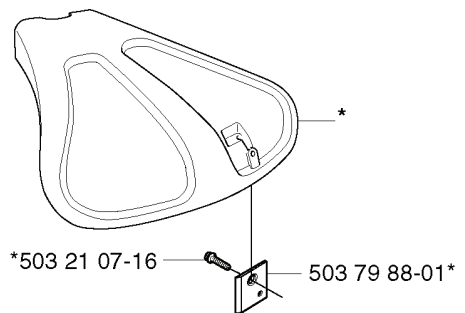

*compl 537 07 67-01
326Cx