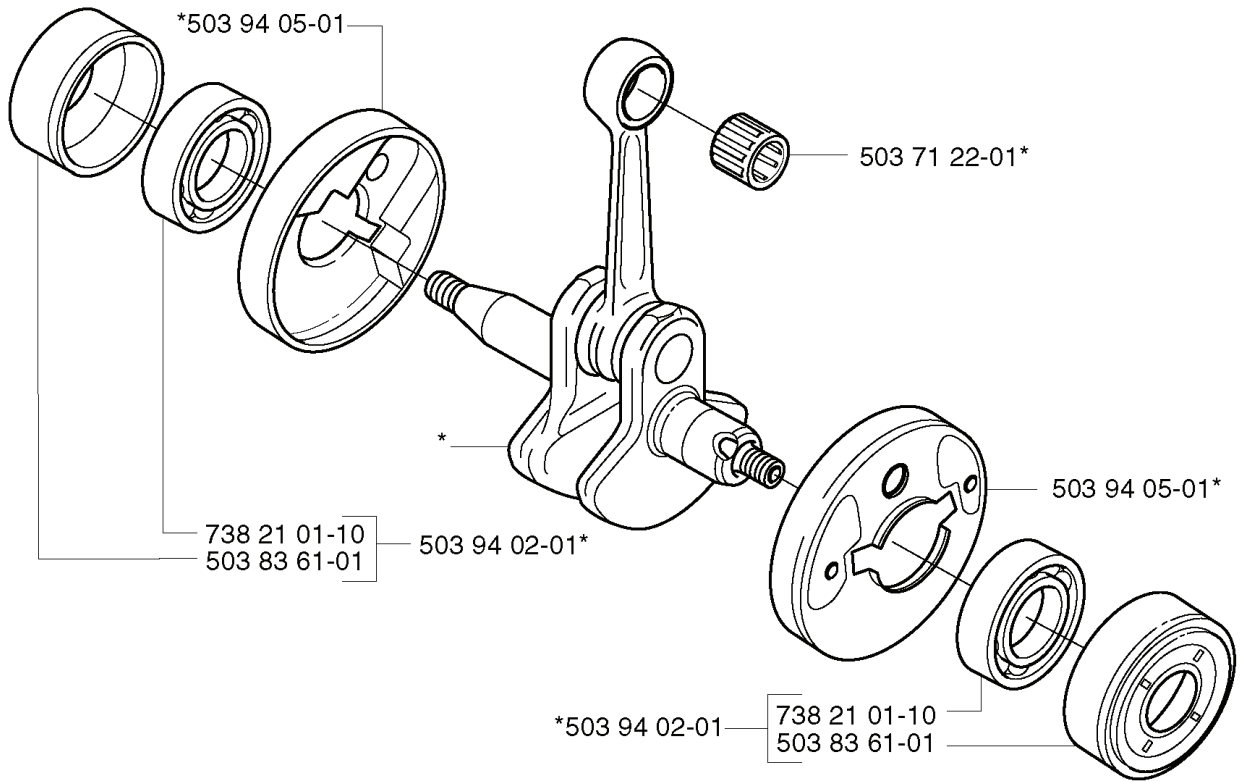

R *compl 503 85 24-74