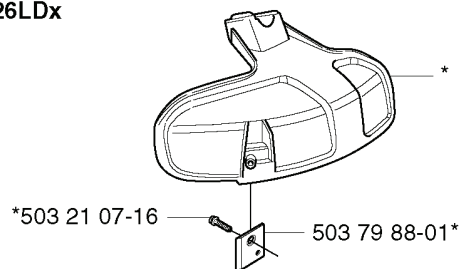

REF.	PART NO.	DESCRIPTION	REMARK	QTY.	KIT
537 02 21-01	537022101	SAW BLADE GUARD		1	
503 93 42-02	503934202	COMBINATION GUARD		1	
503 21 07-16	503210716	SCREW IH SCT		1	
502 27 22-01	502272201	SAW BLADE GUARD		1	
537 00 55-01	537005501	ADAPTER		1	
537 04 75-01	537047501	CLAMP		1	
725 23 68-71	725236871	SCREW EHHM		2	
503 97 71-01	503977101	TRIMMER GUARD ASSY		1	
503 79 88-01	503798801	BLADE		1	
537 07 67-01	537076701	TRIMMER GUARD		1	
503 21 75-16	503217516	SCREW IH SCFT		1	
530 05 22-86	530052286	LINE		1	
537 02 61-01	537026101	TRIMMER GUARD		1	