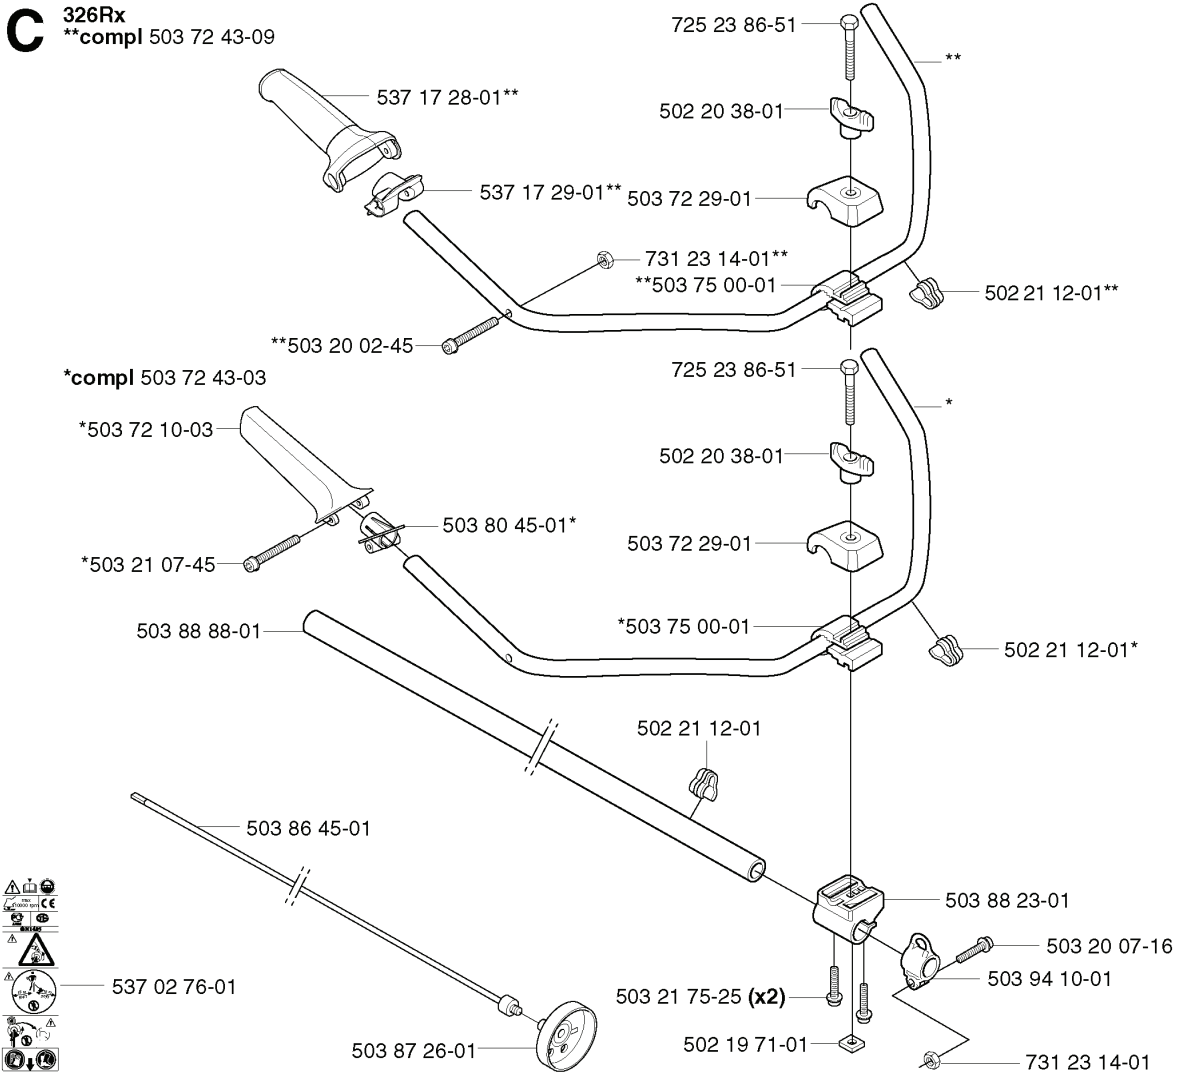

C 326Rx
**compl 503 72 43-09