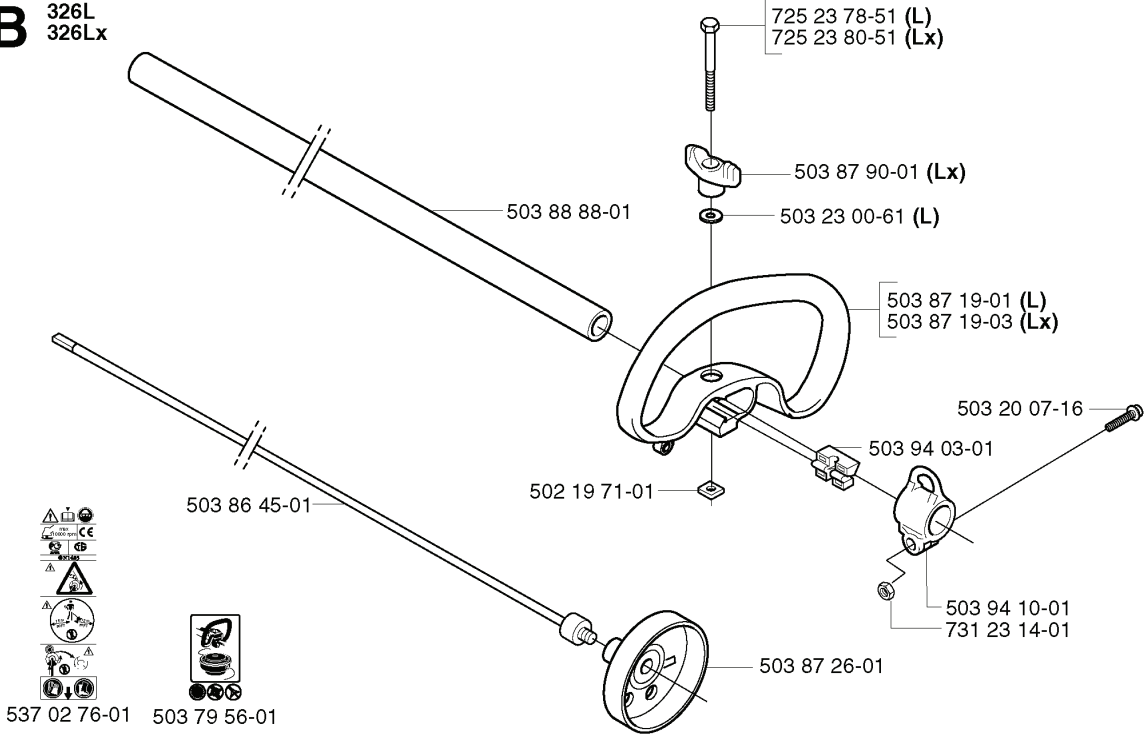

B 326L
326Lx