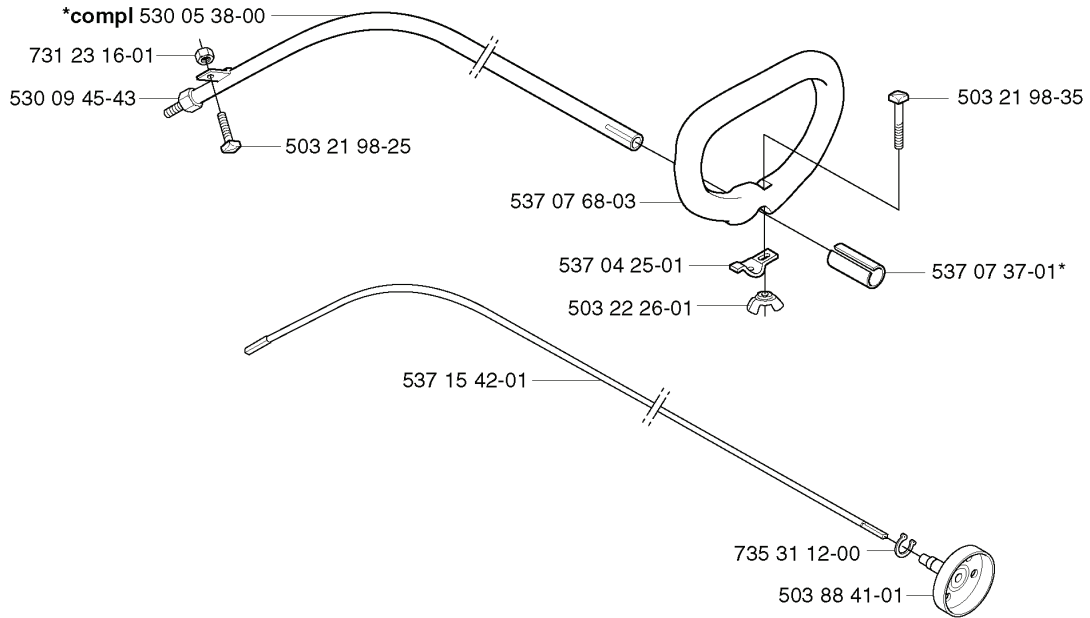

326 C, 20023100001-20041000000

SPARE PARTS LIST

A 326C

503 79 56-01 537 02 76-03

A 326Cx
*compl 537 07 65-01

503 79 56-01 537 02 76-03

REF.	PART NO.	DESCRIPTION	REMARK	QTY.	KIT
503 20 07-30	503200730	SCREW IHSCFM		1	
530 05 38-00	530053800	SHAFT		1	
731 23 16-01	731231601	HEXAGON NUT		1	
530 09 45-43	530094543	DRIVER		1	
503 25 05-01	503250501	BALL BEARING		1	
503 21 98-25	503219825	SCREW		1	
537 15 42-01	537154201	SHAFT		1	
503 88 41-01	503884101	CLUTCH DRUM		1	
503 84 69-02	503846902	SHAFT		1	
735 31 12-00	735311200	CIRCLIP		1	
503 22 26-01	503222601	NUT		1	
537 04 25-01	537042501	ATTACHMENT PLATE		1	
537 07 68-03	537076803	HANDLE		1	
537 07 37-01	537073701	SPACING TUBE		1	
503 21 98-35	503219835	SCREW		1	
503 79 56-01	503795601	LABEL		1	
537 07 62-01	537076201	BEARING HOUSING		1	
537 02 76-03	537027603	LABEL		1	
537 07 63-01	537076301	DRIVER		1	
537 07 64-01	537076401	BLADE SHAFT		1	
537 07 65-01	537076501	BEARING HOUSING		1	
537 07 68-02	537076802	HANDLE		1	
537 07 74-01	537077401	TUBE		1	
537 11 46-01	537114601	WASHER		1	
537 11 47-01	537114701	NUT		1	
725 23 70-51	725237051	SCREW		1	
735 31 27-01	725237051	SCREW		1	

H *compl 503 94 11-01

REF.	PART NO.	DESCRIPTION	REMARK	QTY.	KIT
50394 11-01	503941101	GEAR ASSY		1	
50395 97-01	503959701	SCREW		1	
50394 12-01	503941201	GEAR HOUSING		1	
738 22 96-15	738229615	BALL BEARING		1	
738 21 01-04	738210104	BALL BEARING		1	
735 31 28-10	735312810	CIRCLIP		1	
537 01 30-01	537013001	DRIVER		1	
50394 14-01	503941401	SUPPORT FLANGE		1	
50385 63-01	503856301	NUT		1	
731 23 12-01	731231201	HEXAGON NUT		1	
537 04 64-01	537046401	COVER		1	
537 04 10-01	537041001	GEAR WHEEL KIT		1	
735 31 11-00	735311100	CIRCLIP		1	
735 31 25-10	735312510	CIRCLIP		1	
50393 55-01	503935501	CLAMPGUARD		1	
503 20 25-16	503202516	SCREW IHSCM		1	
738 21 99-01	738219901	BALL BEARING		1	
738 21 99-00	738219900	BALL BEARING		1	
503 20 07-12	503200712	SCREW IHSCFM		1	
725 23 70-51	725237051	SCREW		1	
503 20 07-25	503200725	SCREW IHSCFM		1	