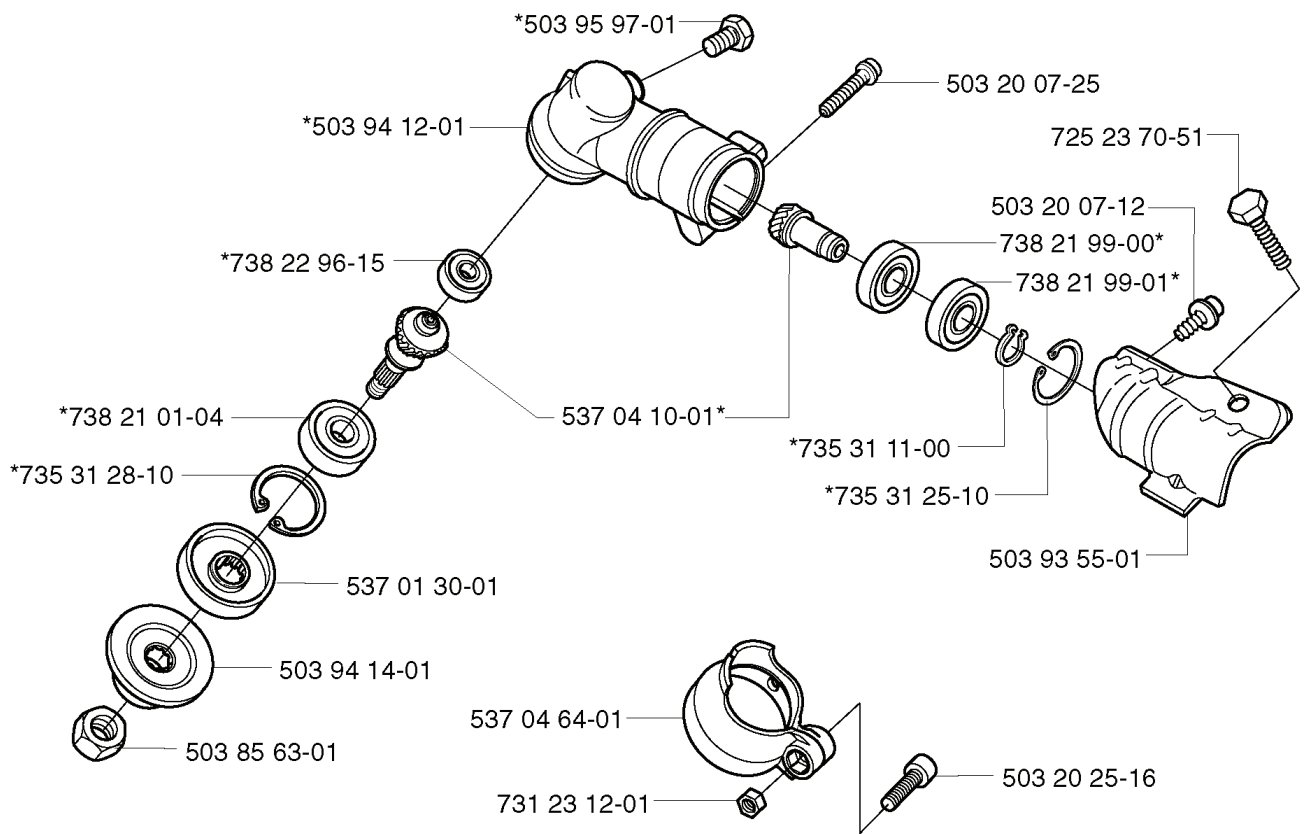

326 C, 20023100001-20041000000

SPARE PARTS LIST

A 326C

503 79 56-01 537 02 76-03

A 326Cx
*compl 537 07 65-01

503 79 56-01 537 02 76-03

REF.	PART NO.	DESCRIPTION	REMARK	QTY.	KIT
503 20 07-30	503200730	SCREW IHSCFM		1	
530 05 38-00	530053800	SHAFT		1	
731 23 16-01	731231601	HEXAGON NUT		1	
530 09 45-43	530094543	DRIVER		1	
503 25 05-01	503250501	BALL BEARING		1	
503 21 98-25	503219825	SCREW		1	
537 15 42-01	537154201	SHAFT		1	
503 88 41-01	503884101	CLUTCH DRUM		1	
503 84 69-02	503846902	SHAFT		1	
735 31 12-00	735311200	CIRCLIP		1	
503 22 26-01	503222601	NUT		1	
537 04 25-01	537042501	ATTACHMENT PLATE		1	
537 07 68-03	537076803	HANDLE		1	
537 07 37-01	537073701	SPACING TUBE		1	
503 21 98-35	503219835	SCREW		1	
503 79 56-01	503795601	LABEL		1	
537 07 62-01	537076201	BEARING HOUSING		1	
537 02 76-03	537027603	LABEL		1	
537 07 63-01	537076301	DRIVER		1	
537 07 64-01	537076401	BLADE SHAFT		1	
537 07 65-01	537076501	BEARING HOUSING		1	
537 07 68-02	537076802	HANDLE		1	
537 07 74-01	537077401	TUBE		1	
537 11 46-01	537114601	WASHER		1	
537 11 47-01	537114701	NUT		1	
725 23 70-51	725237051	SCREW		1	
735 31 27-01	725237051	SCREW		1	

H *compl 503 94 11-01

REF.	PART NO.	DESCRIPTION	REMARK	QTY.	KIT
50394 11-01	503941101	GEAR ASSY		1	
50395 97-01	503959701	SCREW		1	
50394 12-01	503941201	GEAR HOUSING		1	
738 22 96-15	738229615	BALL BEARING		1	
738 21 01-04	738210104	BALL BEARING		1	
735 31 28-10	735312810	CIRCLIP		1	
537 01 30-01	537013001	DRIVER		1	
50394 14-01	503941401	SUPPORT FLANGE		1	
50385 63-01	503856301	NUT		1	
731 23 12-01	731231201	HEXAGON NUT		1	
537 04 64-01	537046401	COVER		1	
537 04 10-01	537041001	GEAR WHEEL KIT		1	
735 31 11-00	735311100	CIRCLIP		1	
735 31 25-10	735312510	CIRCLIP		1	
50393 55-01	503935501	CLAMPGUARD		1	
503 20 25-16	503202516	SCREW IHSCM		1	
738 21 99-01	738219901	BALL BEARING		1	
738 21 99-00	738219900	BALL BEARING		1	
503 20 07-12	503200712	SCREW IHSCFM		1	
725 23 70-51	725237051	SCREW		1	
503 20 07-25	503200725	SCREW IHSCFM		1	