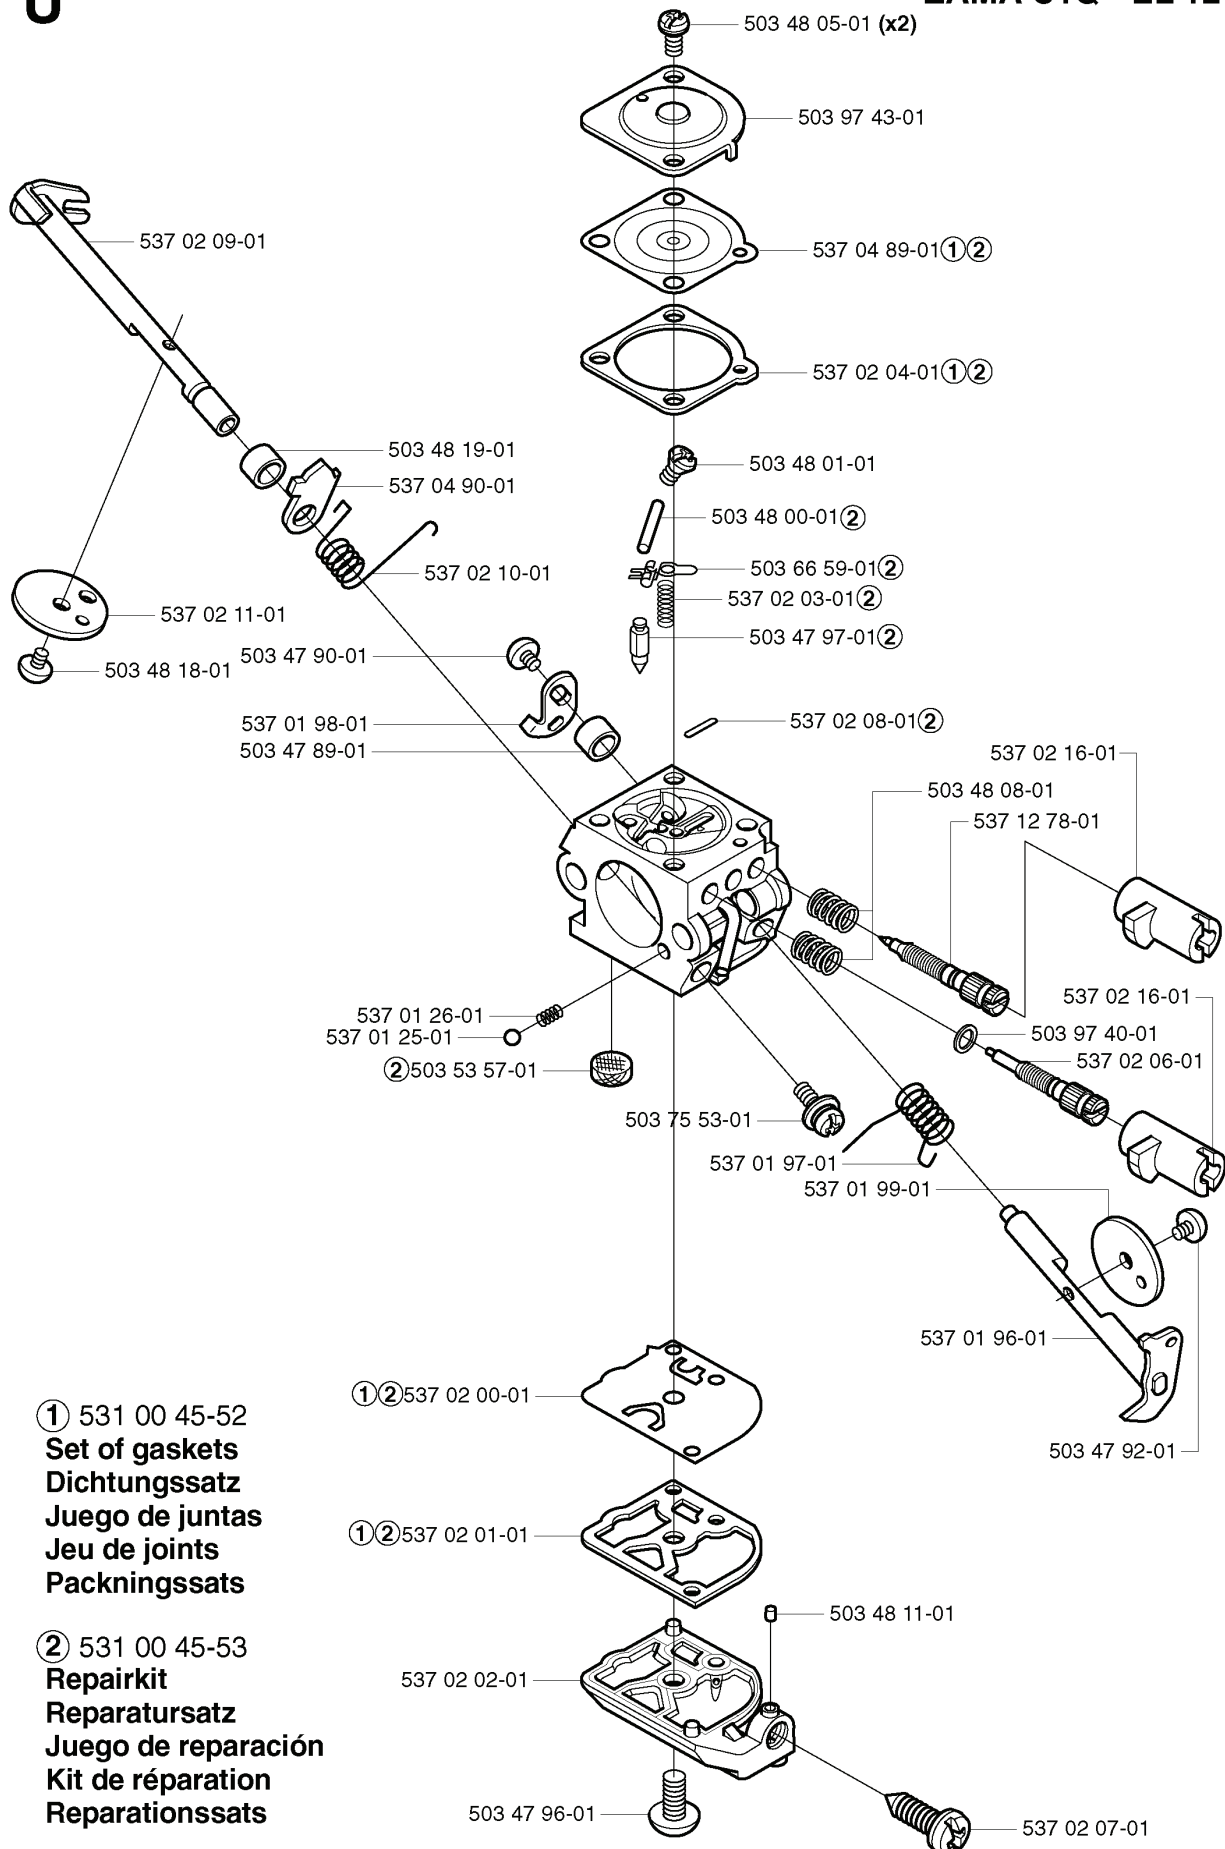

326 C, 20023100001-20041000000

SPARE PARTS LIST

A 326C

503 79 56-01 537 02 76-03

A 326Cx
*compl 537 07 65-01

503 79 56-01 537 02 76-03

REF.	PART NO.	DESCRIPTION	REMARK	QTY.	KIT
503 20 07-30	503200730	SCREW IHSCFM		1	
530 05 38-00	530053800	SHAFT		1	
731 23 16-01	731231601	HEXAGON NUT		1	
530 09 45-43	530094543	DRIVER		1	
503 25 05-01	503250501	BALL BEARING		1	
503 21 98-25	503219825	SCREW		1	
537 15 42-01	537154201	SHAFT		1	
503 88 41-01	503884101	CLUTCH DRUM		1	
503 84 69-02	503846902	SHAFT		1	
735 31 12-00	735311200	CIRCLIP		1	
503 22 26-01	503222601	NUT		1	
537 04 25-01	537042501	ATTACHMENT PLATE		1	
537 07 68-03	537076803	HANDLE		1	
537 07 37-01	537073701	SPACING TUBE		1	
503 21 98-35	503219835	SCREW		1	
503 79 56-01	503795601	LABEL		1	
537 07 62-01	537076201	BEARING HOUSING		1	
537 02 76-03	537027603	LABEL		1	
537 07 63-01	537076301	DRIVER		1	
537 07 64-01	537076401	BLADE SHAFT		1	
537 07 65-01	537076501	BEARING HOUSING		1	
537 07 68-02	537076802	HANDLE		1	
537 07 74-01	537077401	TUBE		1	
537 11 46-01	537114601	WASHER		1	
537 11 47-01	537114701	NUT		1	
725 23 70-51	725237051	SCREW		1	
735 31 27-01	725237051	SCREW		1	

H *compl 503 94 11-01

REF.	PART NO.	DESCRIPTION	REMARK	QTY.	KIT
50394 11-01	503941101	GEAR ASSY		1	
50395 97-01	503959701	SCREW		1	
50394 12-01	503941201	GEAR HOUSING		1	
738 22 96-15	738229615	BALL BEARING		1	
738 21 01-04	738210104	BALL BEARING		1	
735 31 28-10	735312810	CIRCLIP		1	
537 01 30-01	537013001	DRIVER		1	
50394 14-01	503941401	SUPPORT FLANGE		1	
50385 63-01	503856301	NUT		1	
731 23 12-01	731231201	HEXAGON NUT		1	
537 04 64-01	537046401	COVER		1	
537 04 10-01	537041001	GEAR WHEEL KIT		1	
735 31 11-00	735311100	CIRCLIP		1	
735 31 25-10	735312510	CIRCLIP		1	
50393 55-01	503935501	CLAMPGUARD		1	
503 20 25-16	503202516	SCREW IHSCM		1	
738 21 99-01	738219901	BALL BEARING		1	
738 21 99-00	738219900	BALL BEARING		1	
503 20 07-12	503200712	SCREW IHSCFM		1	
725 23 70-51	725237051	SCREW		1	
503 20 07-25	503200725	SCREW IHSCFM		1	