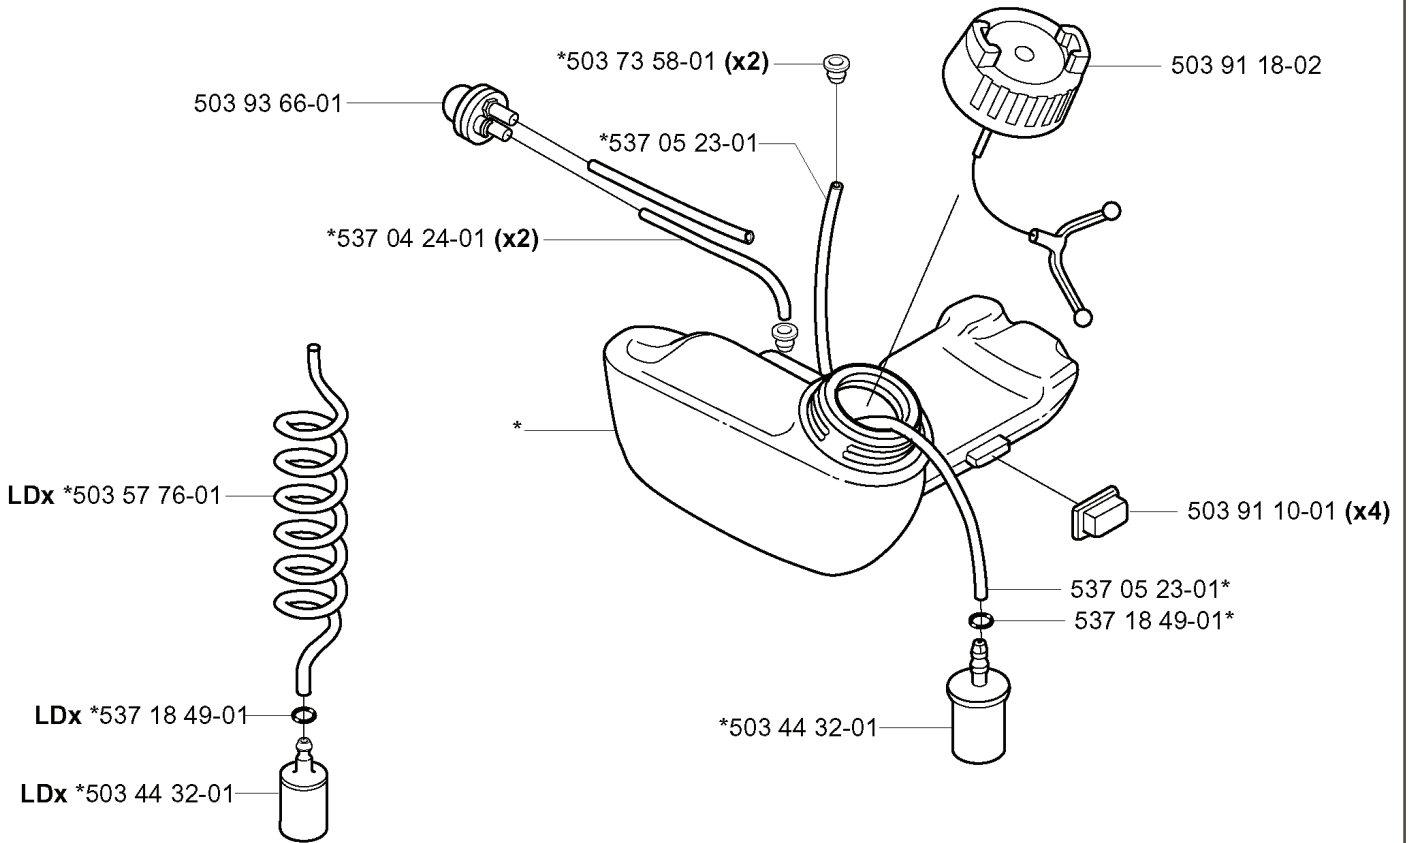

M *compl 537 06 86-01 C, L, Lx, R, RJx, Rx
*compl 537 06 86-02 LDx