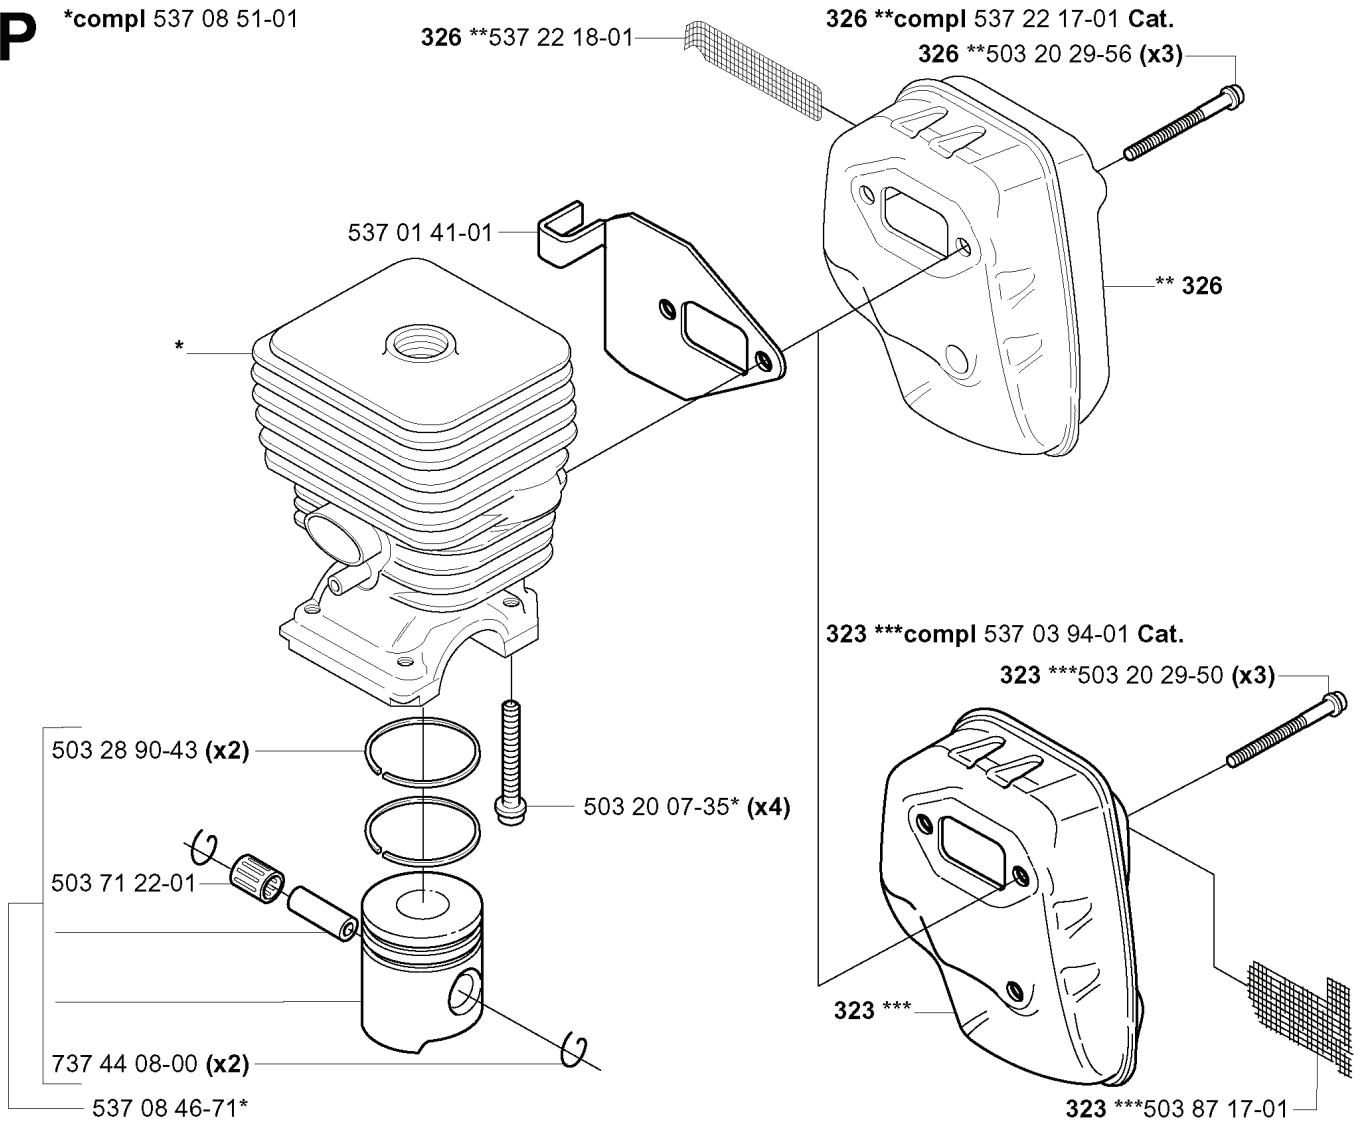

P *compl 537 08 51-01

326 **537 22 18-01

326 **compl 537 22 17-01 Cat.

326 **503 20 29-56 (x3)

537 01 41-01

*

** 326

323 ***compl 537 03 94-01 Cat.

323 ***503 20 29-50 (x3)

503 28 90-43 (x2)

503 20 07-35* (x4)

503 71 22-01

737 44 08-00 (x2)

537 08 46-71*

323 ***

323 ***503 87 17-01