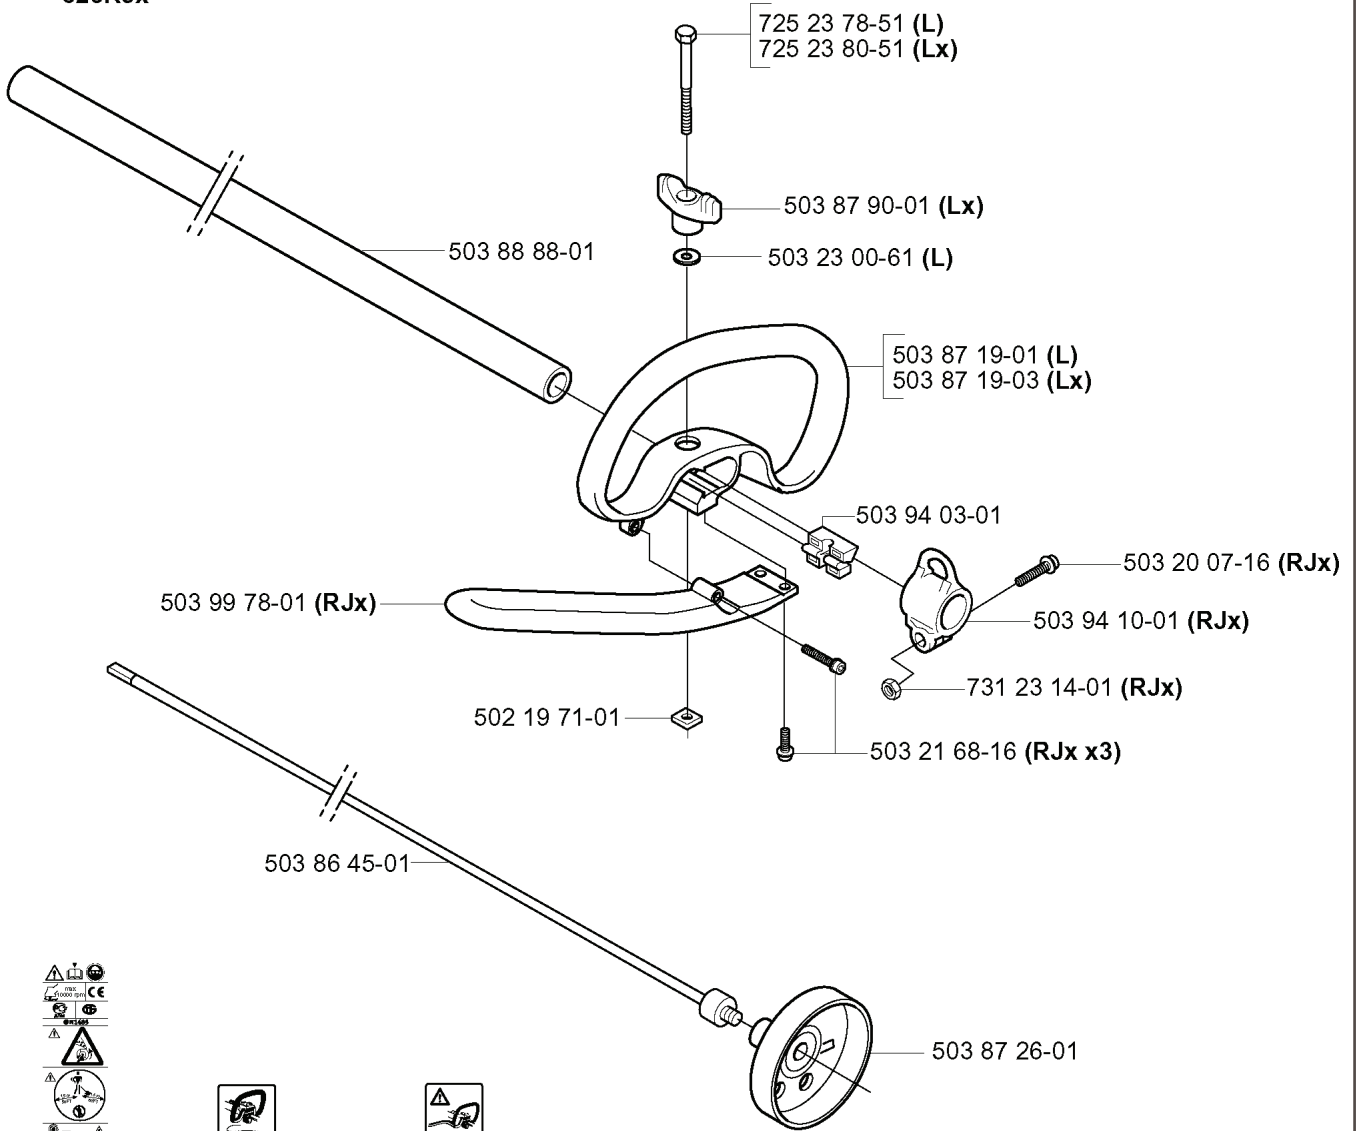

REF.	PART NO.	DESCRIPTION	REMARK	QTY.	KIT
5310092-48	531009248	FILTER OIL		1	
5017833-01	501783301	SUSPENSION BAIL		1	
5032183-16	503218316	SCREW		1	
5372163-01	537216301	HARNESS		1	
5372163-02	537216302	HARNESS	USA	1	
5037340-01	503734001	FRONT PIECE		1	
5037341-02	503734102	BUCKLE		1	
5020228-02	502022802	WELT HOOK		1	
5372162-02	537216202	HARNESS	USA	1	
5372162-01	537216201	HARNESS		1	
5020355-05	502035505	TRANSPORT GUARD		1	
5039764-01	503976401	GREASE		1	
5038017-01	503801701	GREASE	326C	1	
5022158-01	502215801	WRENCH		1	
5021146-02	502114602	SOCKET WRENCH		1	
5016002-03	501600203	SCREWDRIIVER		1	
5022859-01	502285901	STOP		1	

**C** 323L  
326L, Lx  
326Rjx

537 29 48-01

503 79 56-01

537 10 10-01 (Rjx)

REF.	PART NO.	DESCRIPTION	REMARK	QTY.	KIT
503 88 88-01	503888801	TUBE		1	
503 99 78-01	503997801	HANDLE	RJX	1	
502 19 71-01	502197101	SQUARE NUT		1	
503 86 45-01	503864501	DRIVE SHAFT		1	
537 29 48-01	537294801	LABEL		1	
503 79 56-01	503795601	LABEL		1	
537 10 10-01	537101001	LABEL	RJX	1	
503 87 26-01	503872601	CLUTCH DRUM ASSY		1	
503 21 68-16	503216816	SCREW IHSC	RJX X3	1	
731 23 14-01	731231401	HEXAGON NUT	RJX	1	
503 94 10-01	503941001	HOOK	RJX	1	
503 20 07-16	503200716	SCREW IHSCFM	RJX	1	
503 94 03-01	503940301	DISTANCE		1	
503 87 19-03	503871903	HANDLE	LX	1	
503 87 19-01	503871901	HANDLE LOOP	L	1	
503 23 00-61	503230061	WASHER	L	1	
503 87 90-01	503879001	KNOB	LX	1	
725 23 80-51	725238051	SCREW EHHM	LX	1	
725 23 78-51	725237851	SCREW EHHM	L	1	