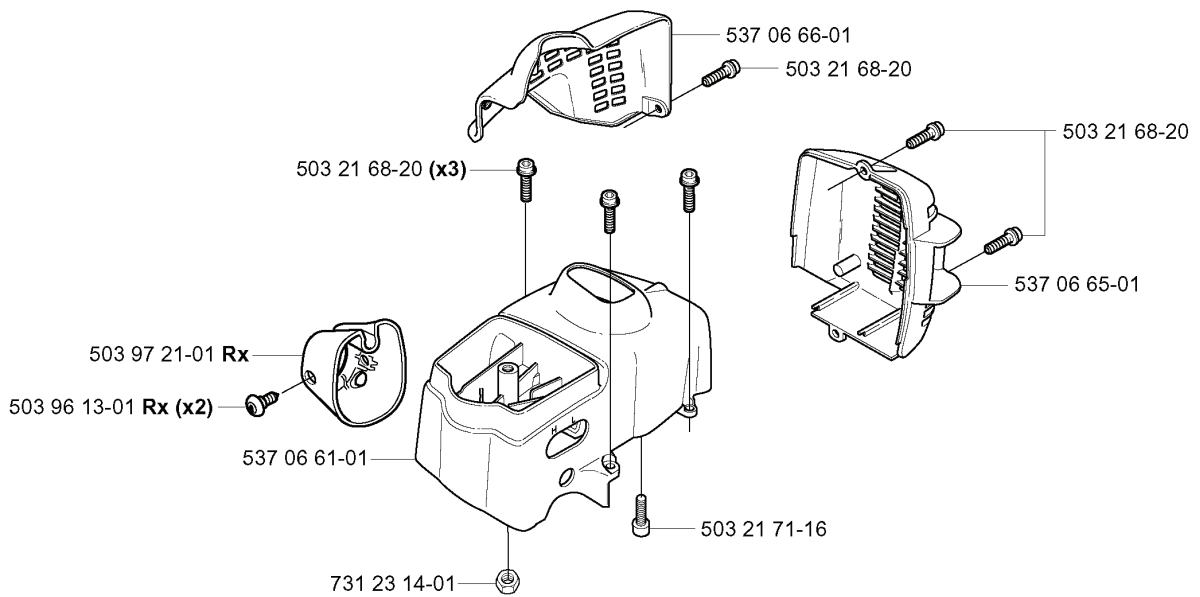

J 326C, L, Lx, LDx, RX, RJx