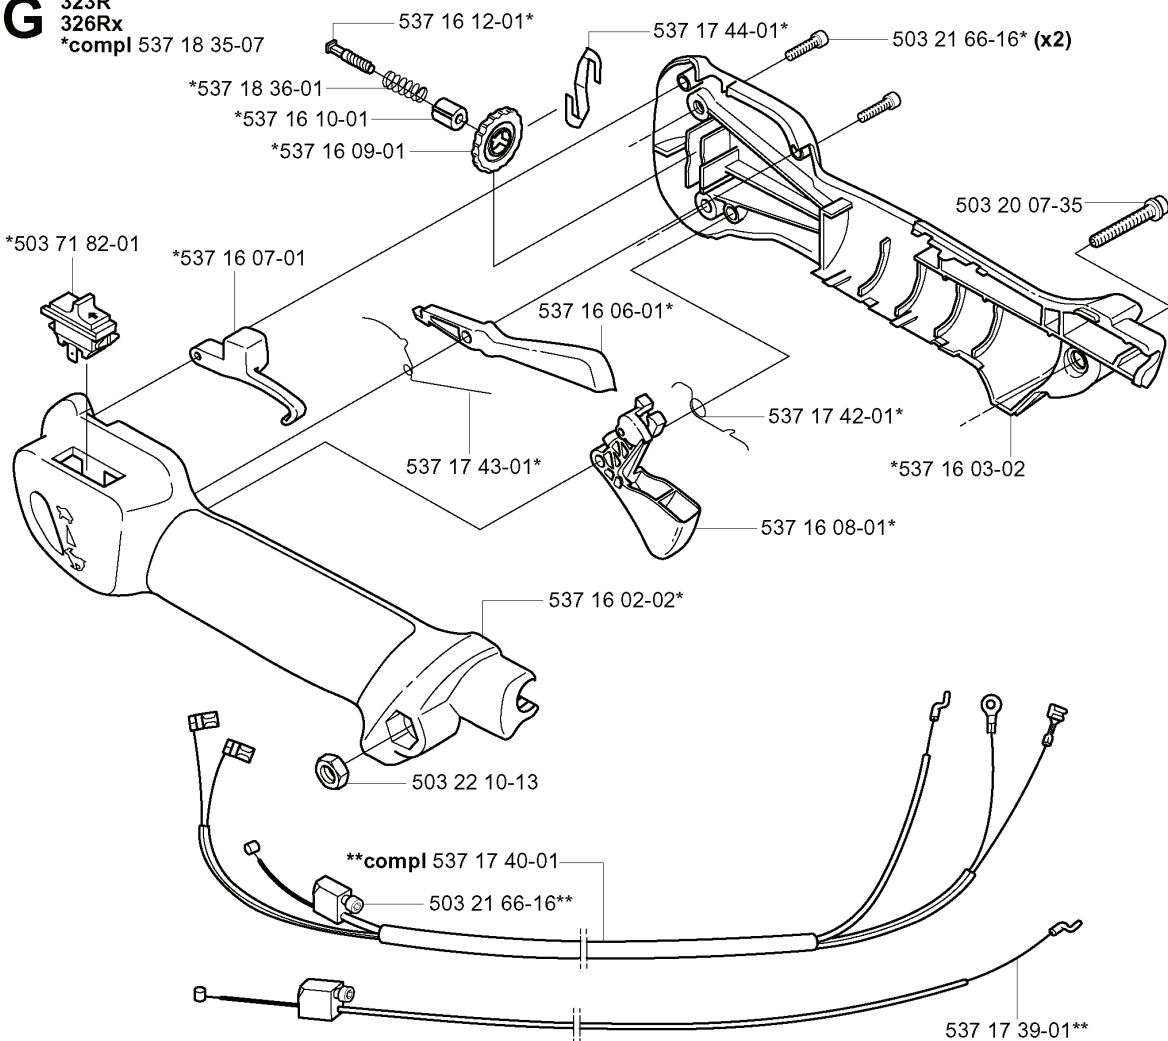

G

323R
326Rx
*compl 537 18 35-07