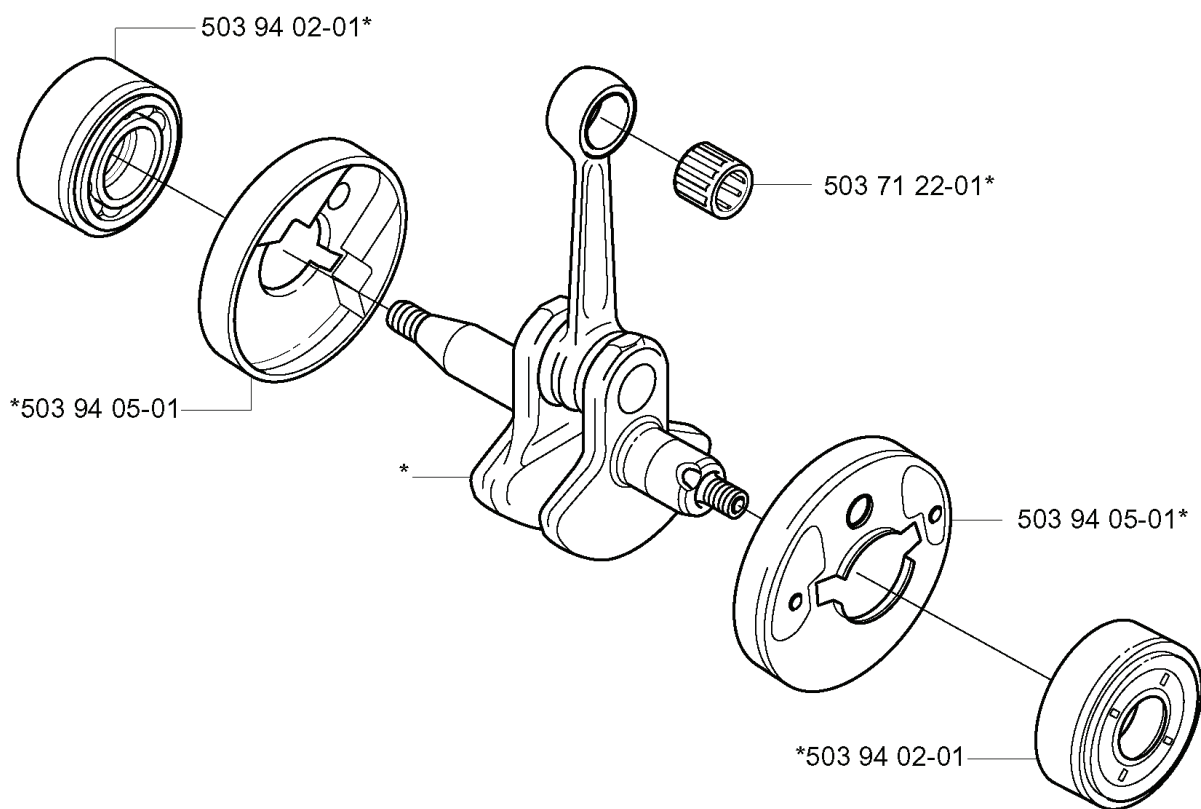

**S**

**Duo Balance**

\*compl 537 27 57-01

\*compl 537 27 57-03 US

REF.	PART NO.	DESCRIPTION	REMARK	QTY.	KIT
537 27 57-01	537275701	HARNESS		1	
537 27 57-03	537275703	HARNESS	US	1	
503 99 61-03	503996103	BAND		1	
537 27 59-01	537275901	HIP PAD		1	
537 17 54-01	537175401	HIP PAD		3	
537 11 35-01	537113501	RETAINER		1	
537 28 84-01	537288401	BUCKLE		1	
537 28 83-01	537288301	BUCKLE		1	
503 99 61-01	503996101	BAND		1	
502 02 28-01	502022801	HOOK		1	
735 31 09-20	735310920	E-CLIP		1	
502 02 29-02	502022902	HOOK		1	
502 02 38-01	502023801	SPRING		1	
502 02 30-02	502023002	LOCK		1	

**R** \*compl 503 85 24-74

---

REF.	PART NO.	DESCRIPTION	REMARK	QTY.	KIT
503 85 24-74	503852474	CRANKSHAFT ASSY		1	
503 94 02-01	503940201	BEARING CAGE		1	
503 94 05-01	503940501	CUP		1	
503 71 22-01	503712201	BEARING		1	