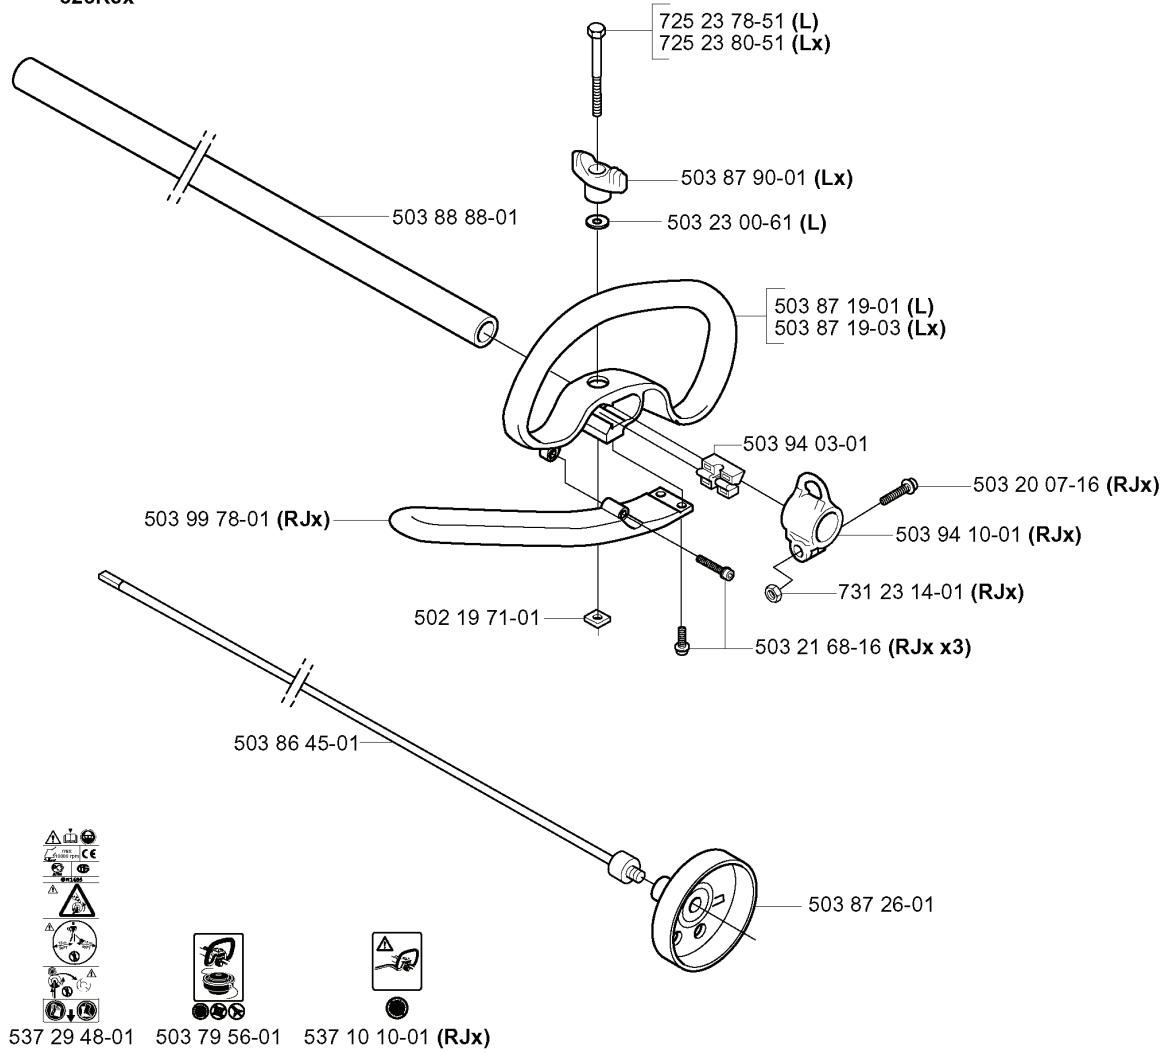

C 323L
326L, Lx
326RJx