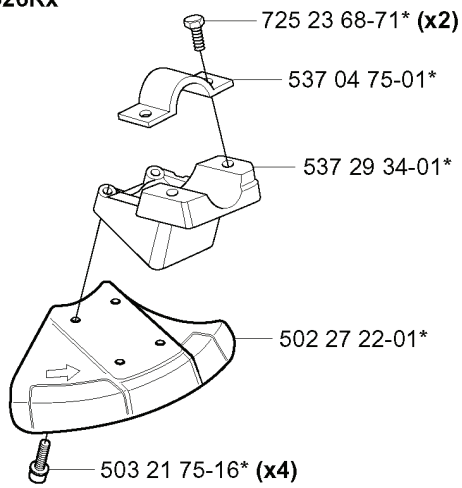

S Accessories
Zubehöre
Accessoires
Accesorios
Tillbehör

*compl 537 29 95-01
323R
326Rx