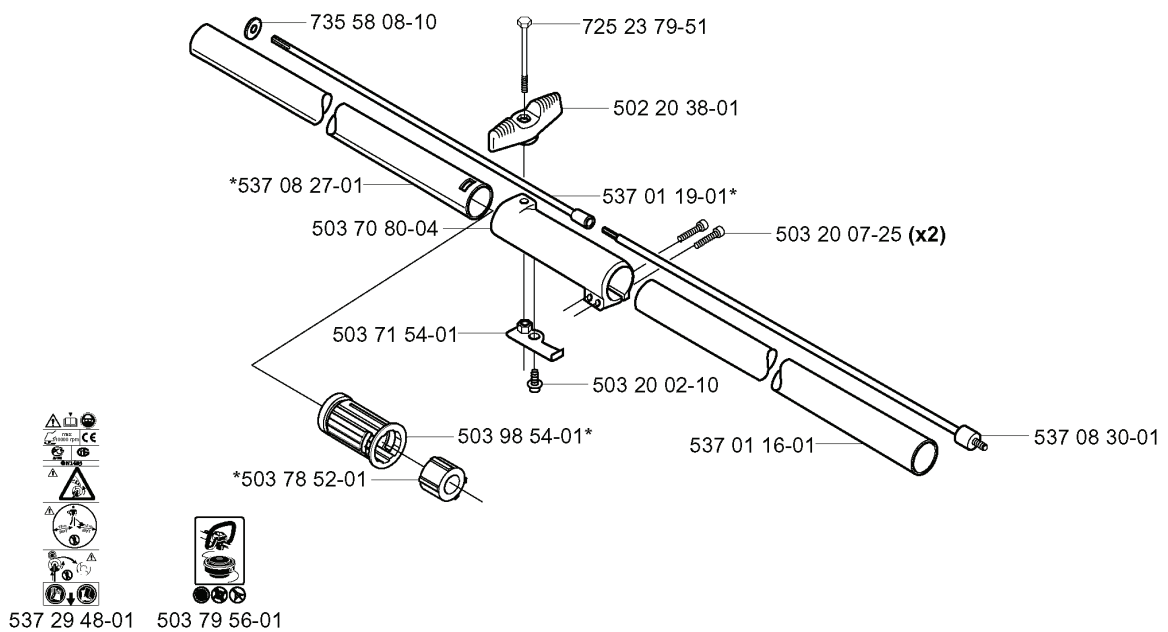

**N**

\*compl 537 04 23-01

\*\*compl 537 06 33-02 (326)

REF.	PART NO.	DESCRIPTION	REMARK	QTY.	KIT
537 04 23-01	537042301	IGNITION MODULE		1	
503 84 29-02	503842902	SCREW		2	
537 04 67-01	537046701	WASHER		1	
503 81 60-01	503816001	CLUTCH SPRING		1	
503 84 28-01	503842801	CLUTCH SHOE		2	
537 03 22-01	537032201	CLUTCH ASSY		1	
537 04 68-01	537046801	WASHER		1	
731 71 16-51	731711651	HEXAGON NUT FLANGE		1	
537 24 96-01	537249601	FLYWHEEL		1	
503 21 71-16	503217116	SCREW IHSCT		2	
503 23 51-09	503235109	SPARK PLUG	CHAMPION RCJ 6Y	1	
537 09 17-01	537091701	SECURING PLATE		1	
537 23 96-01	537239601	SPARK PLUG CAP		1	
537 06 44-03	537064403	COVER		1	
537 06 33-02	537063302	COVER	326	1	

**C** 323L  
326L, Lx  
326RJx

**D** 326LDx  
\*compl 537 07 99-01

REF.	PART NO.	DESCRIPTION	REMARK	QTY.	KIT
537 07 99-01	537079901	TUBE		1	
735 58 08-10	735580810	LOCKWASHER		1	
537 08 27-01	537082701	TUBE		1	
503 70 80-04	503708004	SLEEVE		1	
503 71 54-01	503715401	LOCKING PLATE		1	
503 78 52-01	503785201	SUPPORTING BEARING		1	
537 29 48-01	537294801	LABEL		1	
503 79 56-01	503795601	LABEL		1	
503 98 54-01	503985401	BEARING CAGE		1	
537 01 16-01	537011601	TUBE		1	
503 20 02-10	503200210	SCREW IHSCFM		1	
537 08 30-01	537083001	DRIVE SHAFT		1	
503 20 07-25	503200725	SCREW IHSCFM		2	
537 01 19-01	537011901	DRIVE SHAFT		1	
502 20 38-01	502203801	KNOB		1	
725 23 79-51	725237951	SCREW EHHM		1	