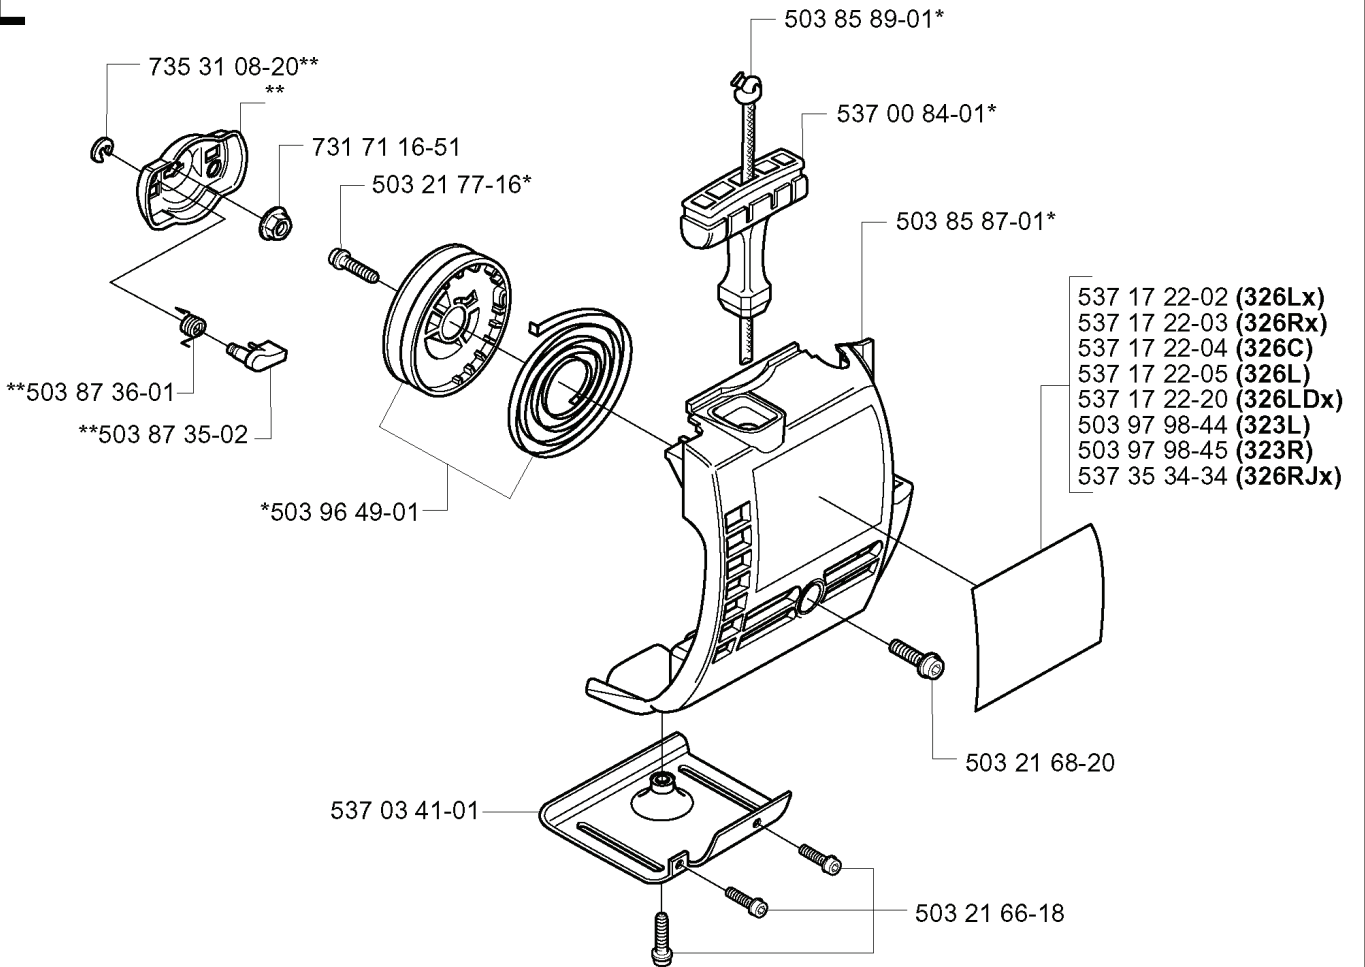

**compl 503 87 33-02

*compl 503 85 28-01