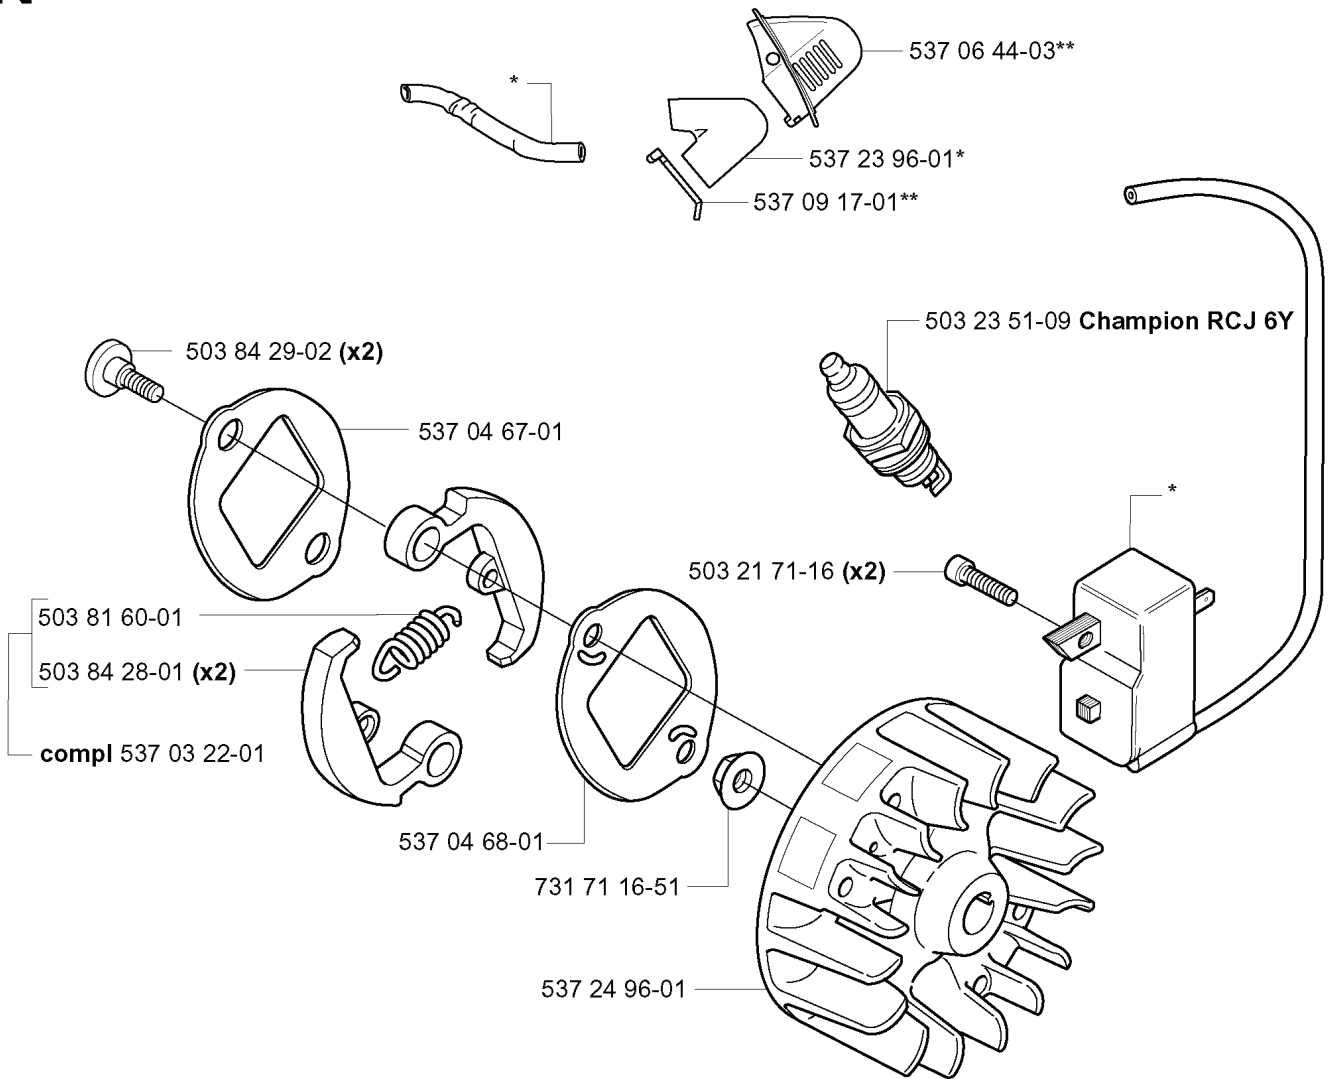

N

*compl 537 04 23-01

**compl 537 06 33-02 (326)