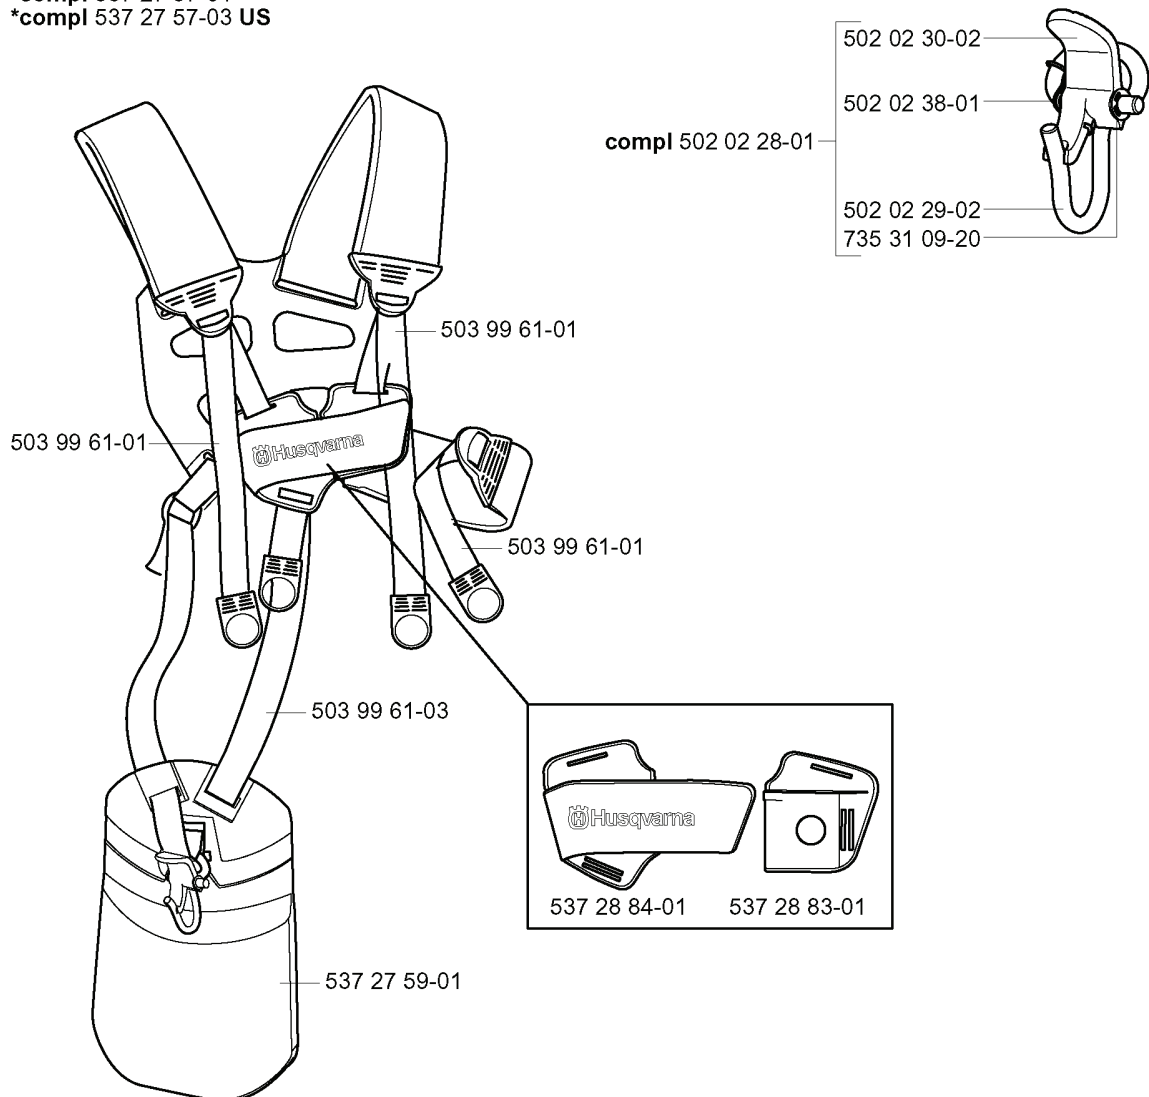

S

Duo Balance

*compl 537 27 57-01

*compl 537 27 57-03 US