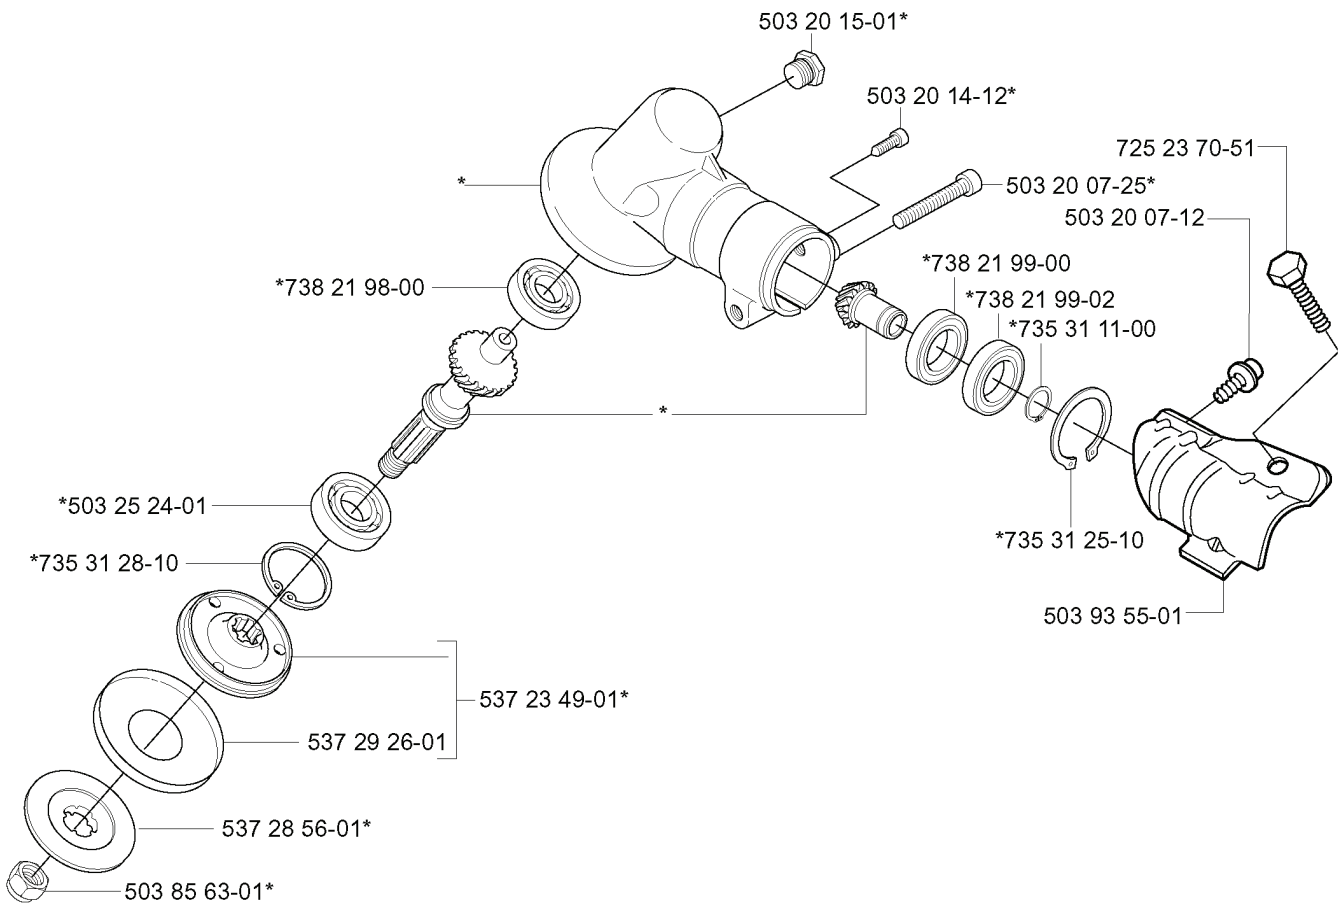

A 323L, R
326L, Lx, LDx, Rx, RJx
*compl 537 19 92-02