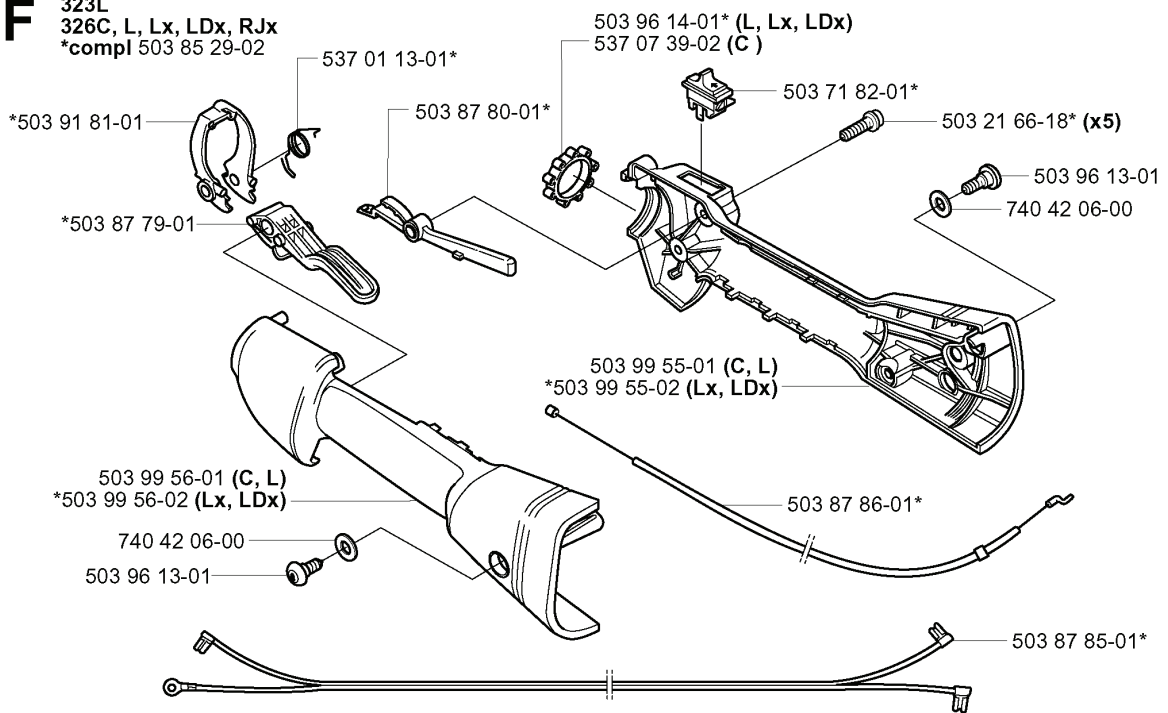

F

323L
326C, L, Lx, LDx, RJx
*compl 503 85 29-02