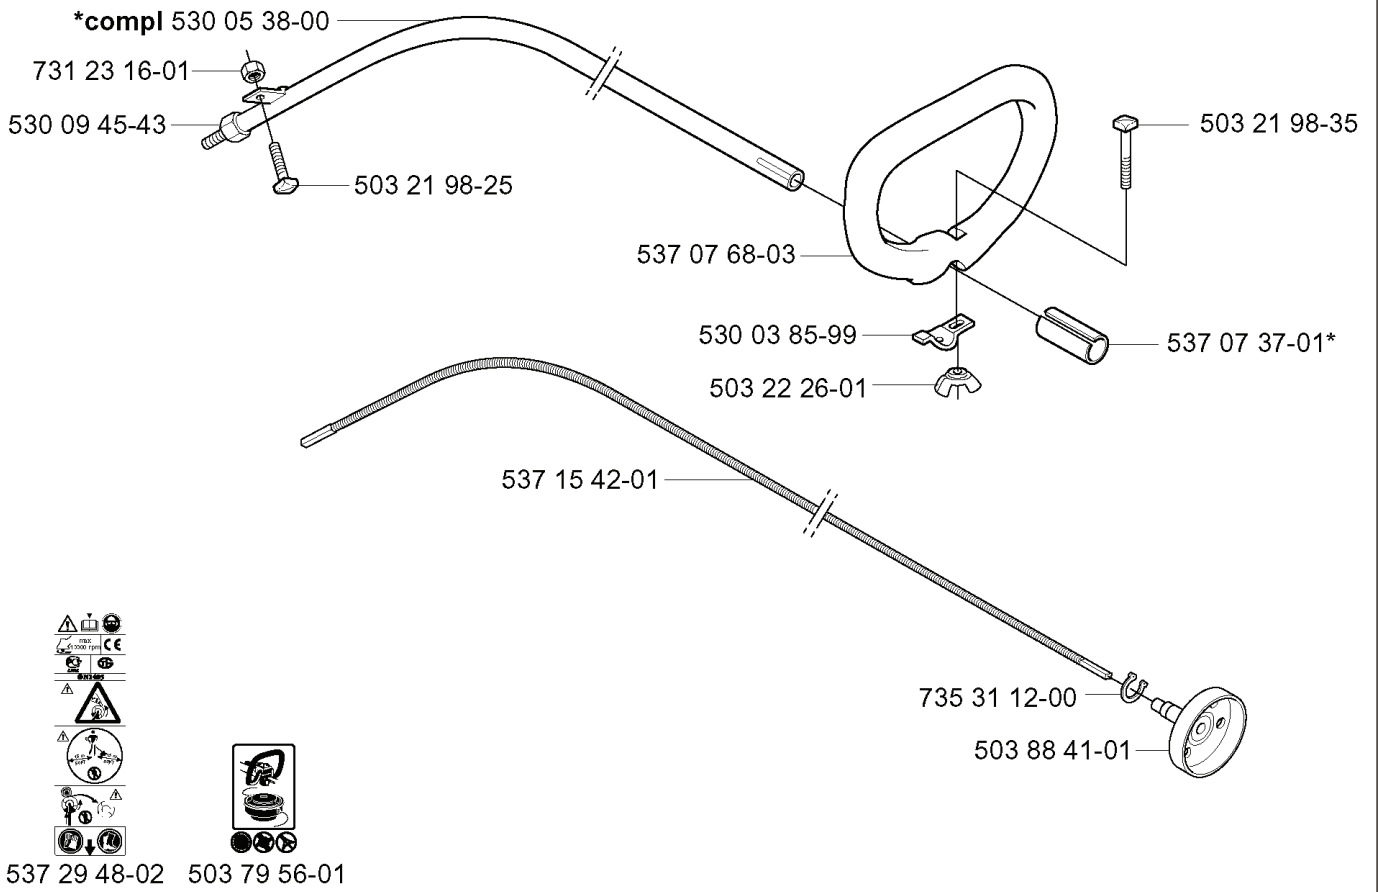

**C** 323L  
326L, Lx  
326Rjx

537 29 48-01

503 79 56-01

537 10 10-01 (Rjx)

REF.	PART NO.	DESCRIPTION	REMARK	QTY.	KIT
503 88 88-01	503888801	TUBE		1	
503 99 78-01	503997801	HANDLE	RJX	1	
502 19 71-01	502197101	SQUARE NUT		1	
503 86 45-01	503864501	DRIVE SHAFT		1	
537 29 48-01	537294801	LABEL		1	
503 79 56-01	503795601	LABEL		1	
537 10 10-01	537101001	LABEL	RJX	1	
503 87 26-01	503872601	CLUTCH DRUM ASSY		1	
503 21 68-16	503216816	SCREW IHSC	RJX X3	1	
731 23 14-01	731231401	HEXAGON NUT	RJX	1	
503 94 10-01	503941001	HOOK	RJX	1	
503 20 07-16	503200716	SCREW IHSCFM	RJX	1	
503 94 03-01	503940301	DISTANCE		1	
503 87 19-03	503871903	HANDLE	LX	1	
503 87 19-01	503871901	HANDLE LOOP	L	1	
503 23 00-61	503230061	WASHER	L	1	
503 87 90-01	503879001	KNOB	LX	1	
725 23 80-51	725238051	SCREW EHHM	LX	1	
725 23 78-51	725237851	SCREW EHHM	L	1	

**B** 326C

---

REF.	PART NO.	DESCRIPTION	REMARK	QTY.	KIT
530 05 38-00	530053800	SHAFT		1	
731 23 16-01	731231601	HEXAGON NUT		1	
530 09 45-43	530094543	DRIVER		1	
503 21 98-25	503219825	SCREW		1	
537 15 42-01	537154201	SHAFT		1	
537 29 48-02	537294802	LABEL		1	
503 79 56-01	503795601	LABEL		1	
503 88 41-01	503884101	CLUTCH DRUM		1	
735 31 12-00	735311200	CIRCLIP		1	
503 22 26-01	503222601	NUT		1	
530 03 85-99	530038599	BRACKET		1	
537 07 68-03	537076803	HANDLE		1	
537 07 37-01	537073701	SPACING TUBE		1	
503 21 98-35	503219835	SCREW		1	