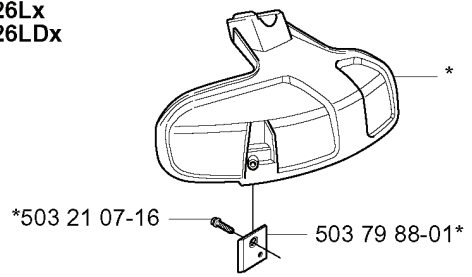

*compl 503 97 71-01
323L
326L
326Lx
326LDx